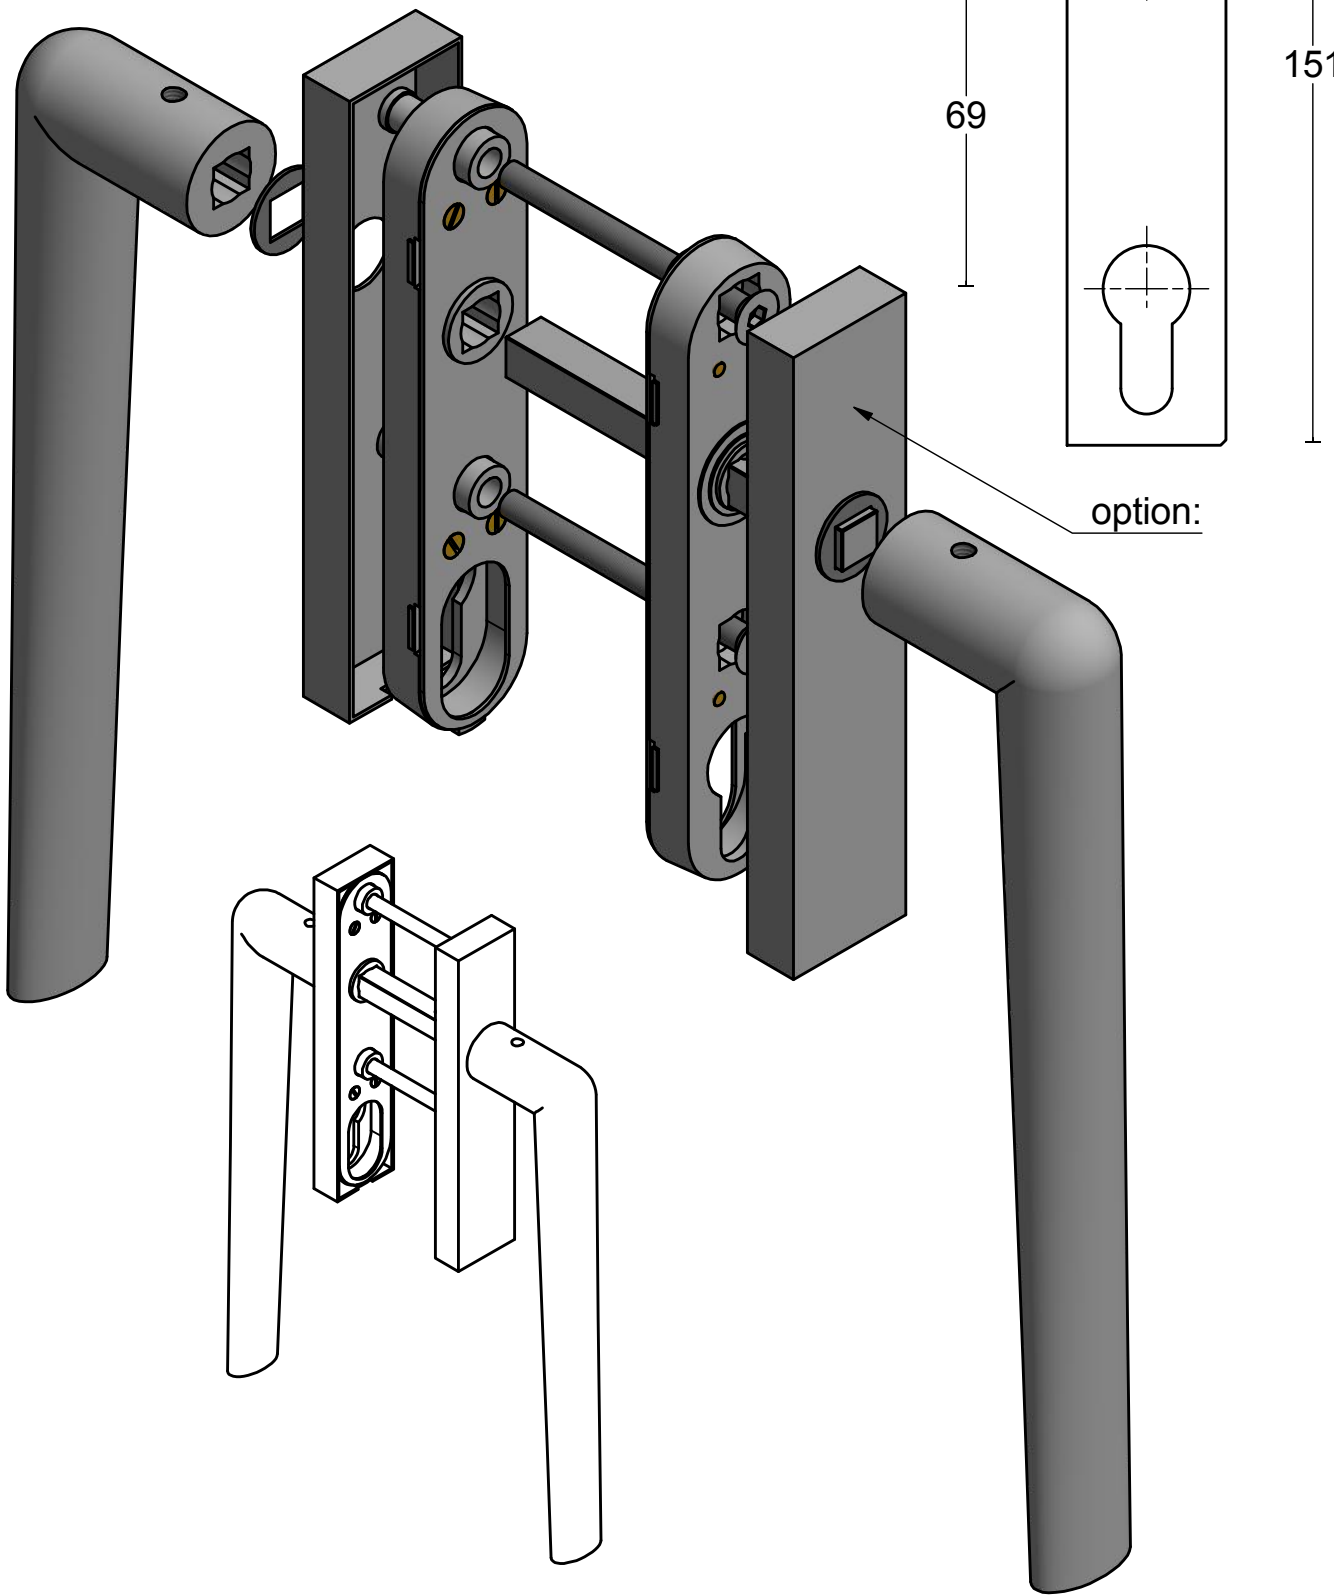

PBI230PA

pair of solid lift-up
door handle
stainless steel

T | TWO TEASE
ARCHITECTURAL HARDWARE

FORMANI®		Part number:	
		Description:	
Doc no.: 3601Z001 PBI230PA V01.dwg	Creation date: 5-12-2018	PBI230PA	Format:
Drawn by: Wouter Kuipers			A3
Distributed by Two Tease Architectural Hardware info@twotease.com.au www.twotease.com.au			