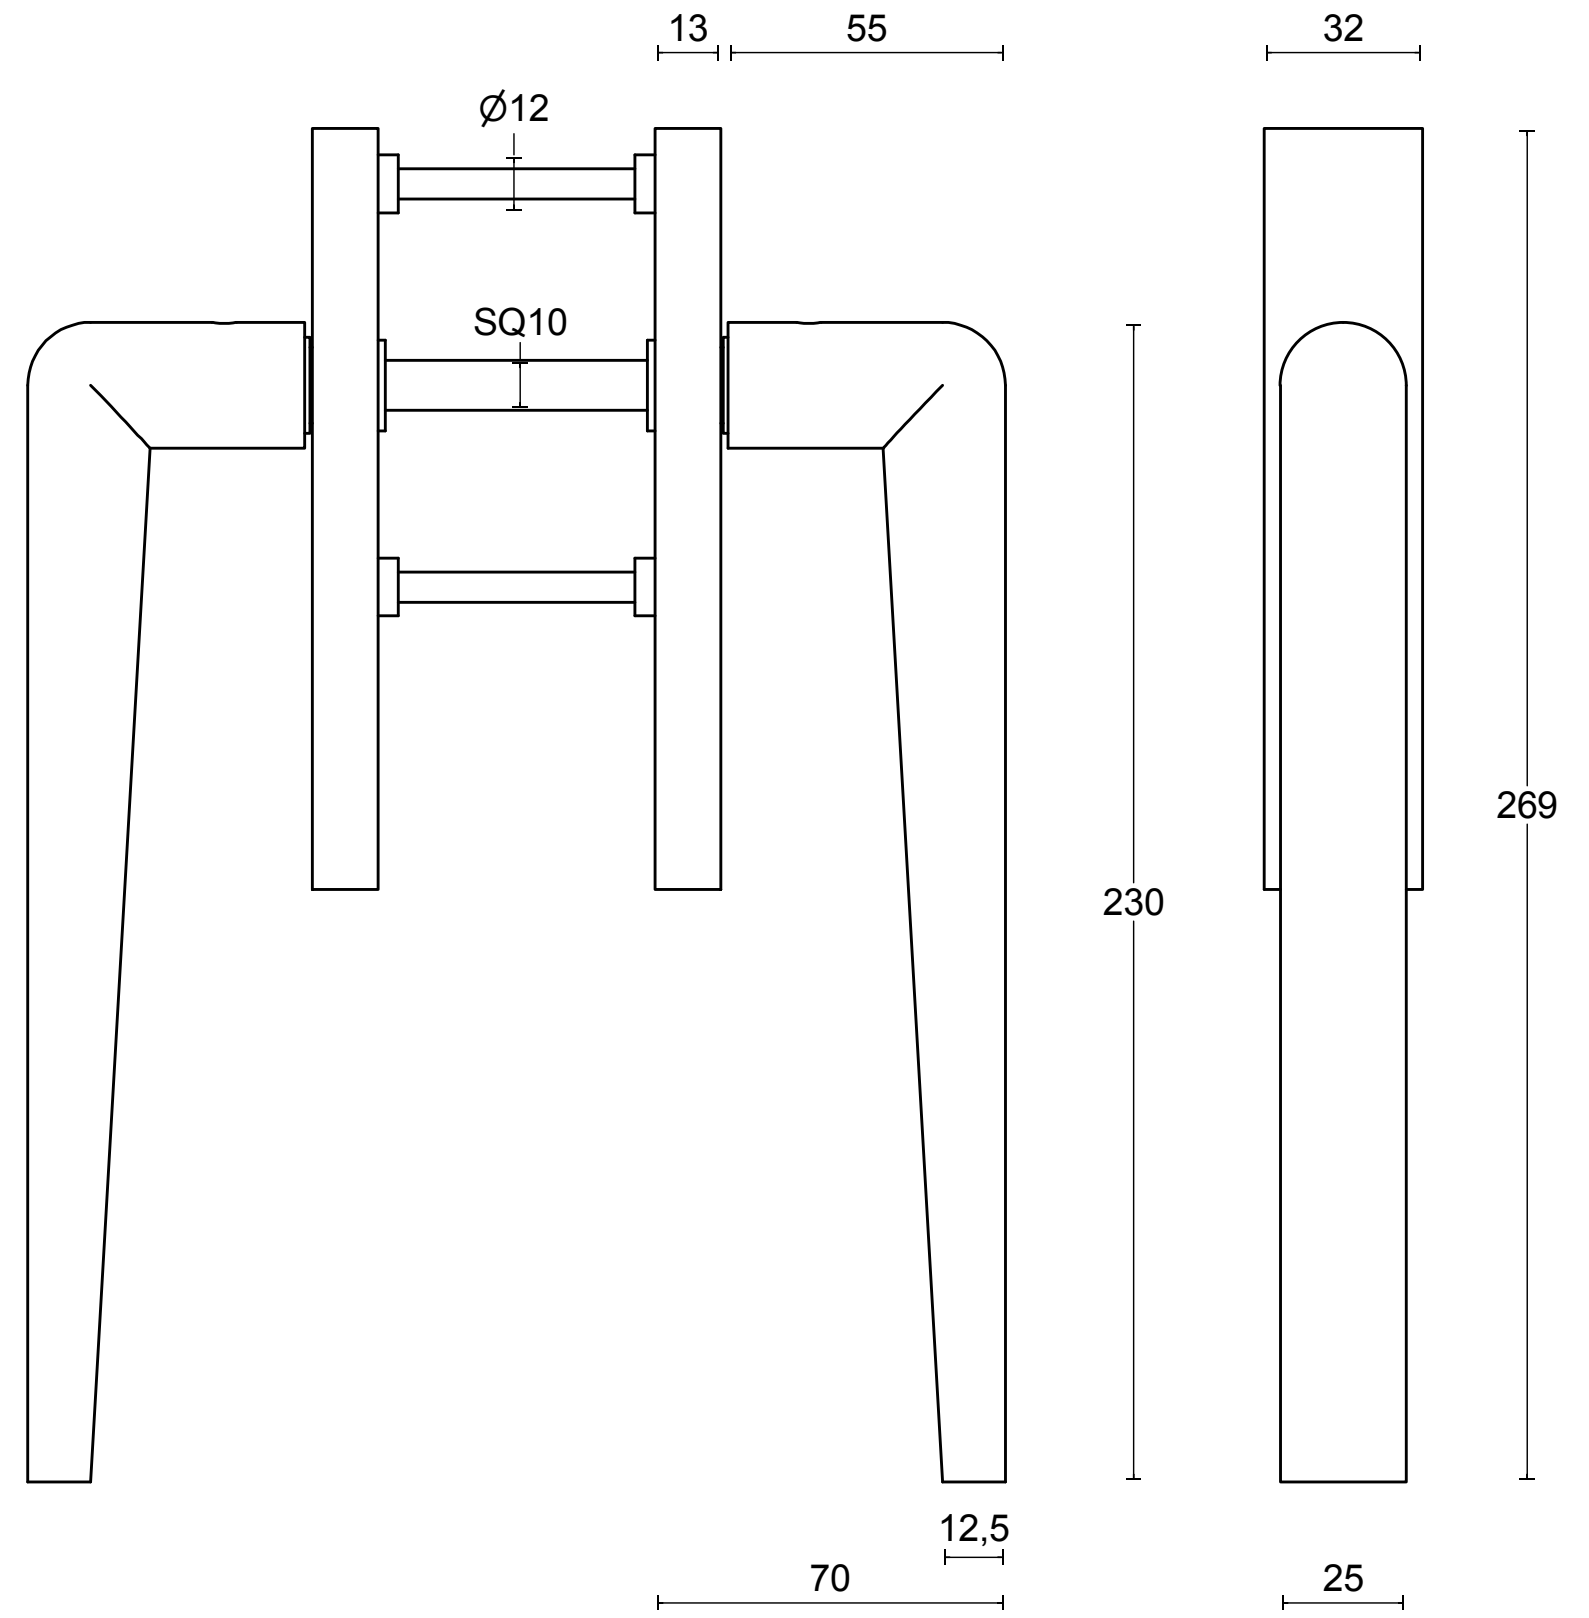

PBI230PA

pair of solid lift-up
door handle
stainless steel

T | TWO TEASE
ARCHITECTURAL HARDWARE

FORMANI®		Part number:	
		Description:	
Doc no.: 3601Z001 PBI230PA V01.dwg	Creation date: 5-12-2018	PBI230PA	Format:
Drawn by: Wouter Kuipers			A3
Distributed by Two Tease Architectural Hardware info@twotease.com.au www.twotease.com.au			