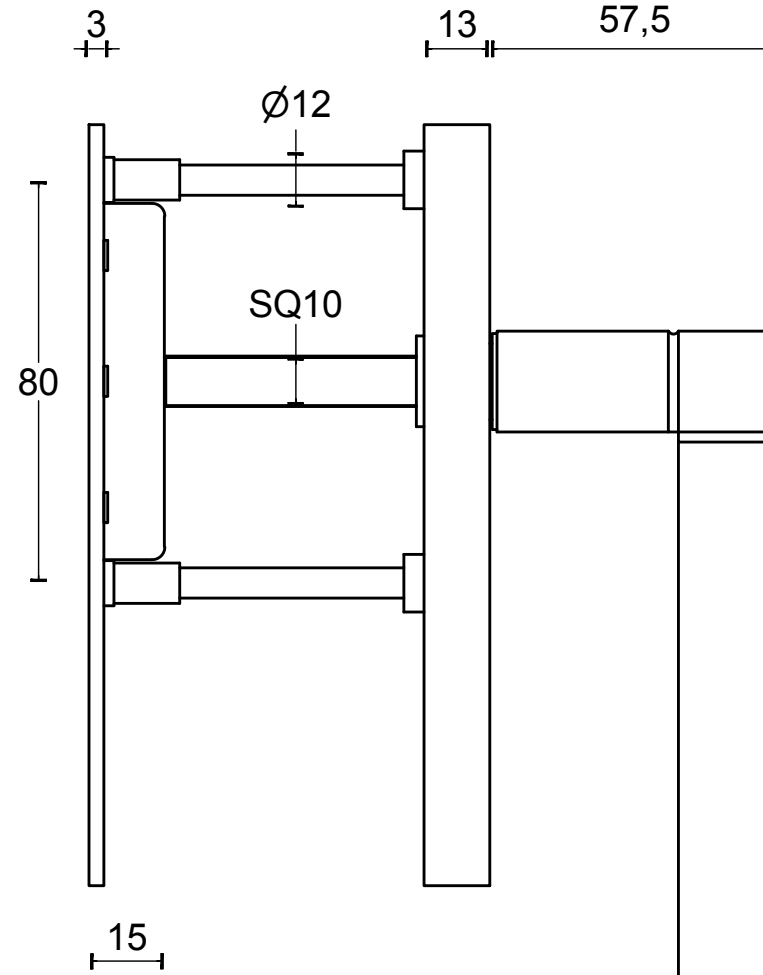

JB230

single internal lift-up
sliding door handle with
external flush pull
stainless steel

20

option:

FORMANI®		Part number:	
		Description:	
Doc no.:	3501Z001 JB230 V01.dwg	JB230	Format:
Drawn by:	Christian Brimbois		Creation date:
Distributed by Two Tease Architectural Hardware info@twotease.com.au www.twotease.com.au		A3	