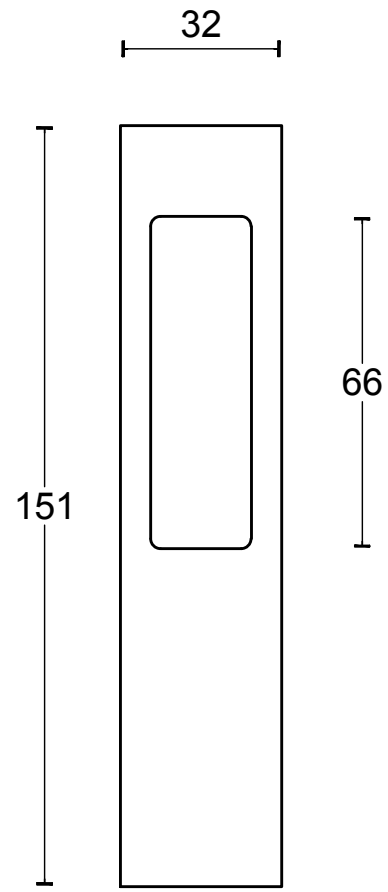

JB230

single internal lift-up
sliding door handle with
external flush pull
stainless steel

20

option:

FORMANI®		Part number:	
		Description:	
Doc no.:	3501Z001 JB230 V01.dwg	JB230	Format:
Drawn by:	Christian Brimbois		Creation date:
Distributed by Two Tease Architectural Hardware info@twotease.com.au www.twotease.com.au		A3	