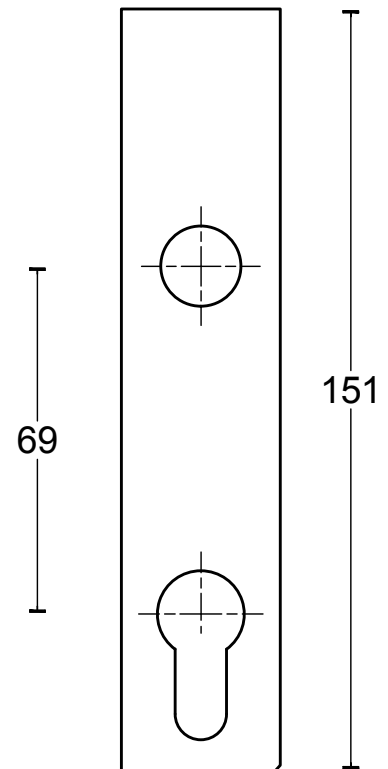

JB230

single internal lift-up
sliding door handle with
external flush pull
stainless steel

20

option:

FORMANI®		Part number:	
		Description:	
Doc no.:	3501Z001 JB230 V01.dwg	JB230	Format:
Drawn by:	Christian Brimbois		Creation date:
Distributed by Two Tease Architectural Hardware info@twotease.com.au www.twotease.com.au		A3	