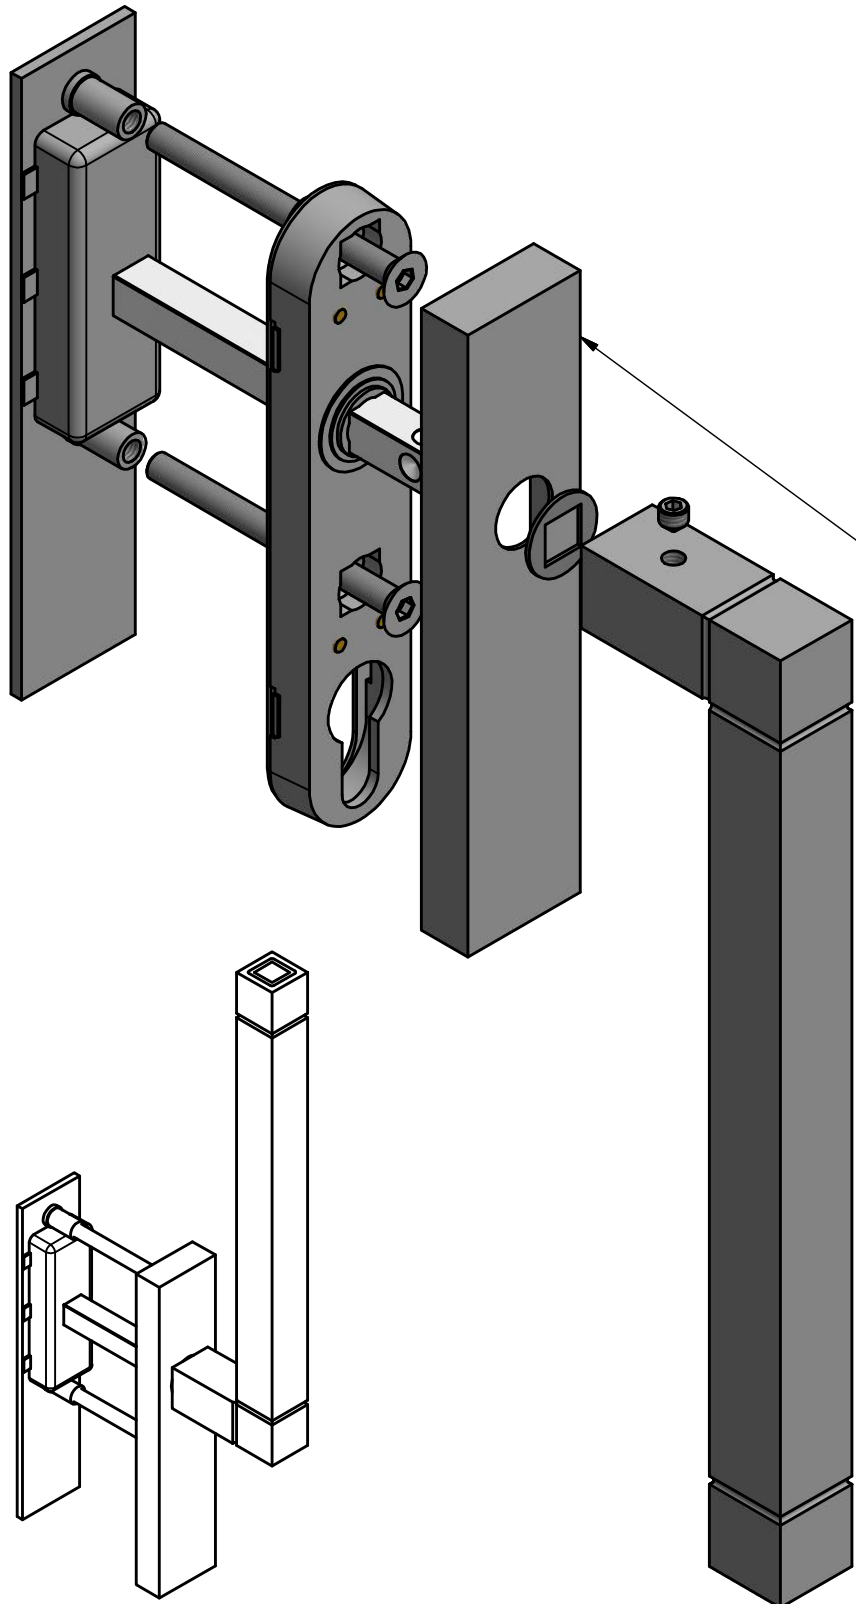

JB230

single internal lift-up
sliding door handle with
external flush pull
stainless steel

20

option:

FORMANI®		Part number:	
		Description:	
Doc no.:	3501Z001 JB230 V01.dwg	JB230	Format:
Drawn by:	Christian Brimbois		Creation date:
Distributed by Two Tease Architectural Hardware info@twotease.com.au www.twotease.com.au		A3	