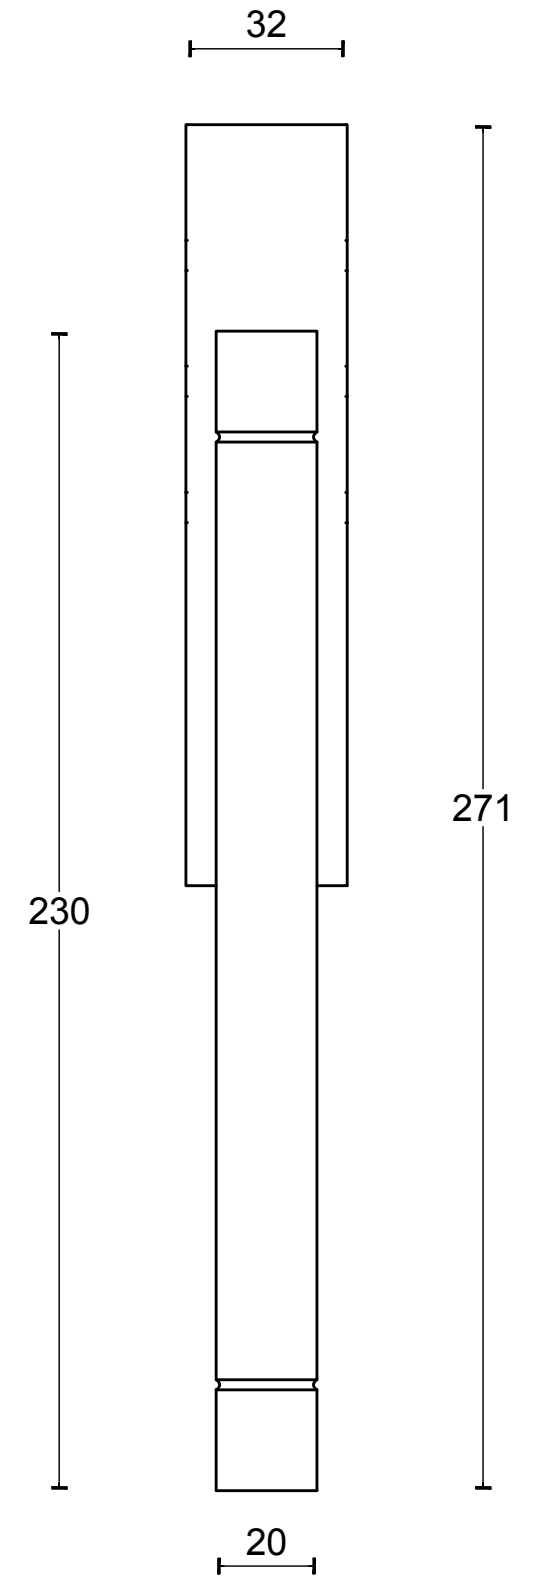

JB230

single internal lift-up
sliding door handle with
external flush pull
stainless steel

20

option:

FORMANI®		Part number:	
		Description:	
Doc no.:	3501Z001 JB230 V01.dwg	JB230	Format:
Drawn by:	Christian Brimbois		Creation date:
Distributed by Two Tease Architectural Hardware info@twotease.com.au www.twotease.com.au		A3	