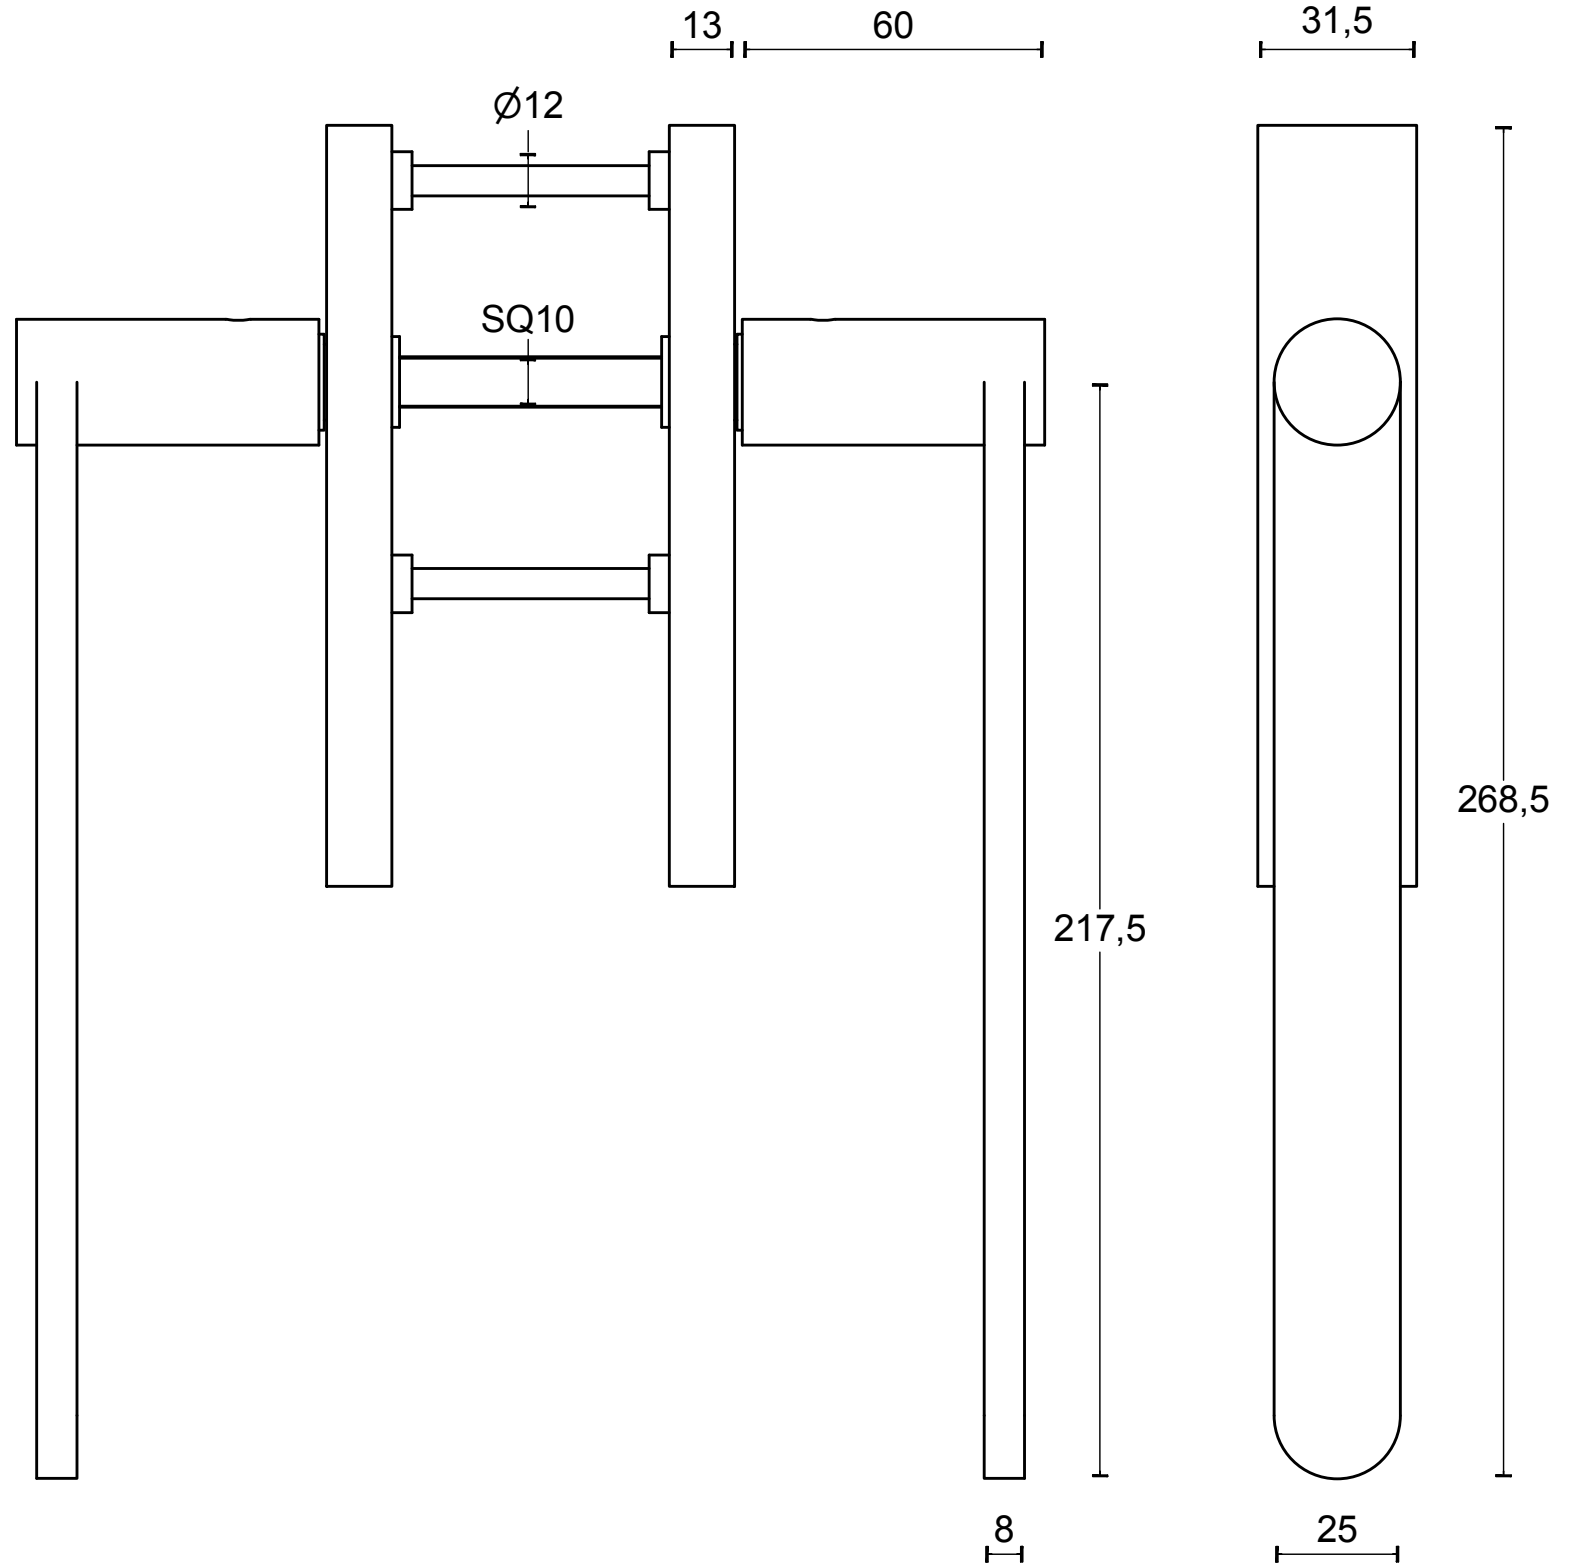

TENSE BB231PA

pair of solid lift-up
door handle
stainless steel

TWO TEASE
ARCHITECTURAL HARDWARE

<h1>FORMANI®</h1>		Part number:	
		Description:	
Doc no.:	3301Z002 TENSE BB231PA V01.dwg	<h2>TENSE BB231PA</h2>	Format:
Drawn by:	Christian Brimbois		Creation date:
Distributed by Two Tease Architectural Hardware info@twotease.com.au www.twotease.com.au		<h1>A3</h1>	