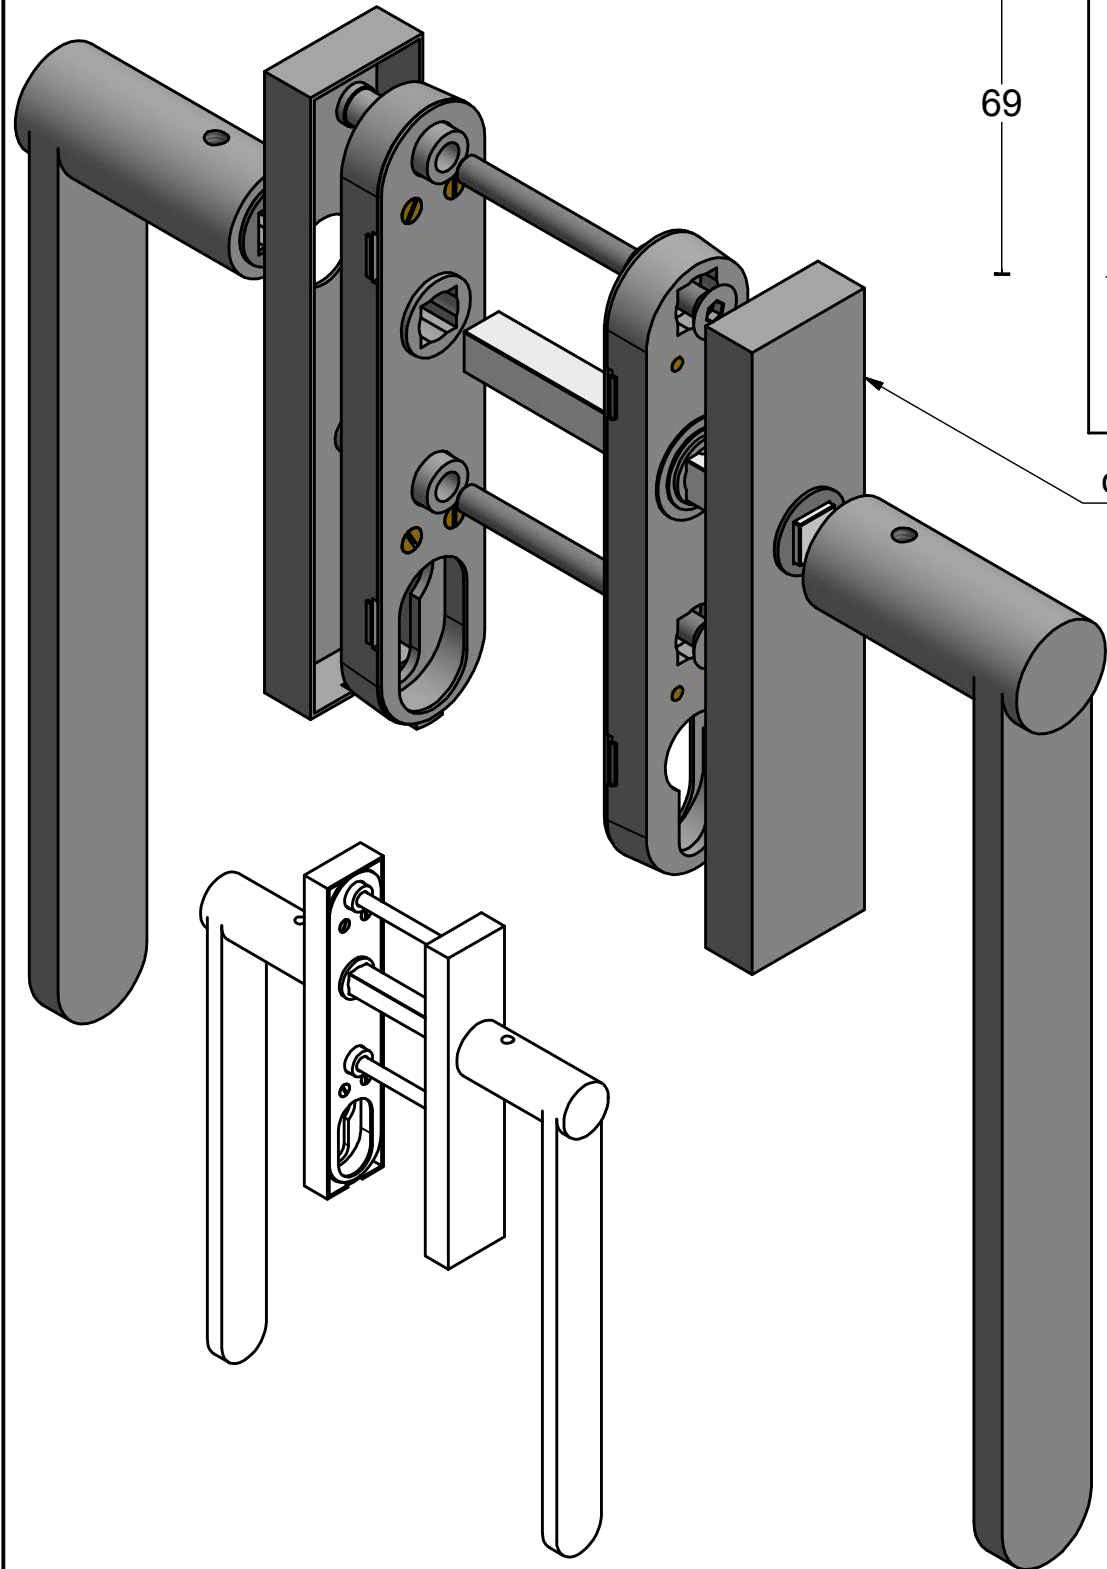

TENSE BB231PA

pair of solid lift-up
door handle
stainless steel

TWO TEASE
ARCHITECTURAL HARDWARE

<h1>FORMANI®</h1>		Part number:	
		Description:	
Doc no.:	3301Z002 TENSE BB231PA V01.dwg	<h2>TENSE BB231PA</h2>	Format:
Drawn by:	Christian Brimbois		Creation date:
Distributed by Two Tease Architectural Hardware info@twotease.com.au www.twotease.com.au		<h1>A3</h1>	