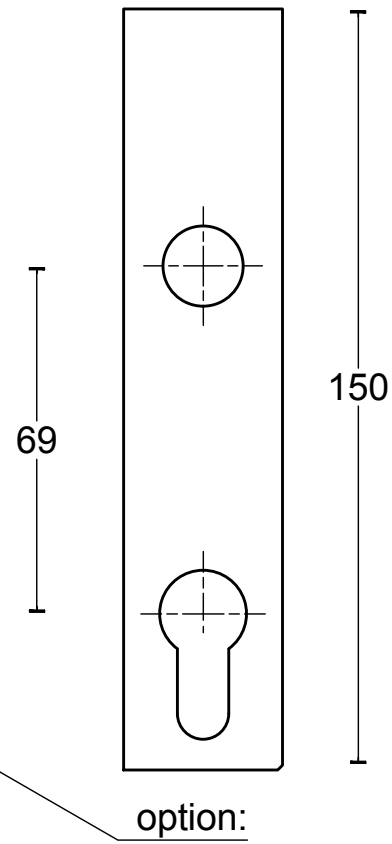

TENSE BB231PA

pair of solid lift-up
door handle
stainless steel

TWO TEASE
ARCHITECTURAL HARDWARE

<h1>FORMANI®</h1>		Part number:	
		Description:	
Doc no.:	3301Z002 TENSE BB231PA V01.dwg	<h2>TENSE BB231PA</h2>	Format:
Drawn by:	Christian Brimbois		Creation date:
Distributed by Two Tease Architectural Hardware info@twotease.com.au www.twotease.com.au		<h1>A3</h1>	