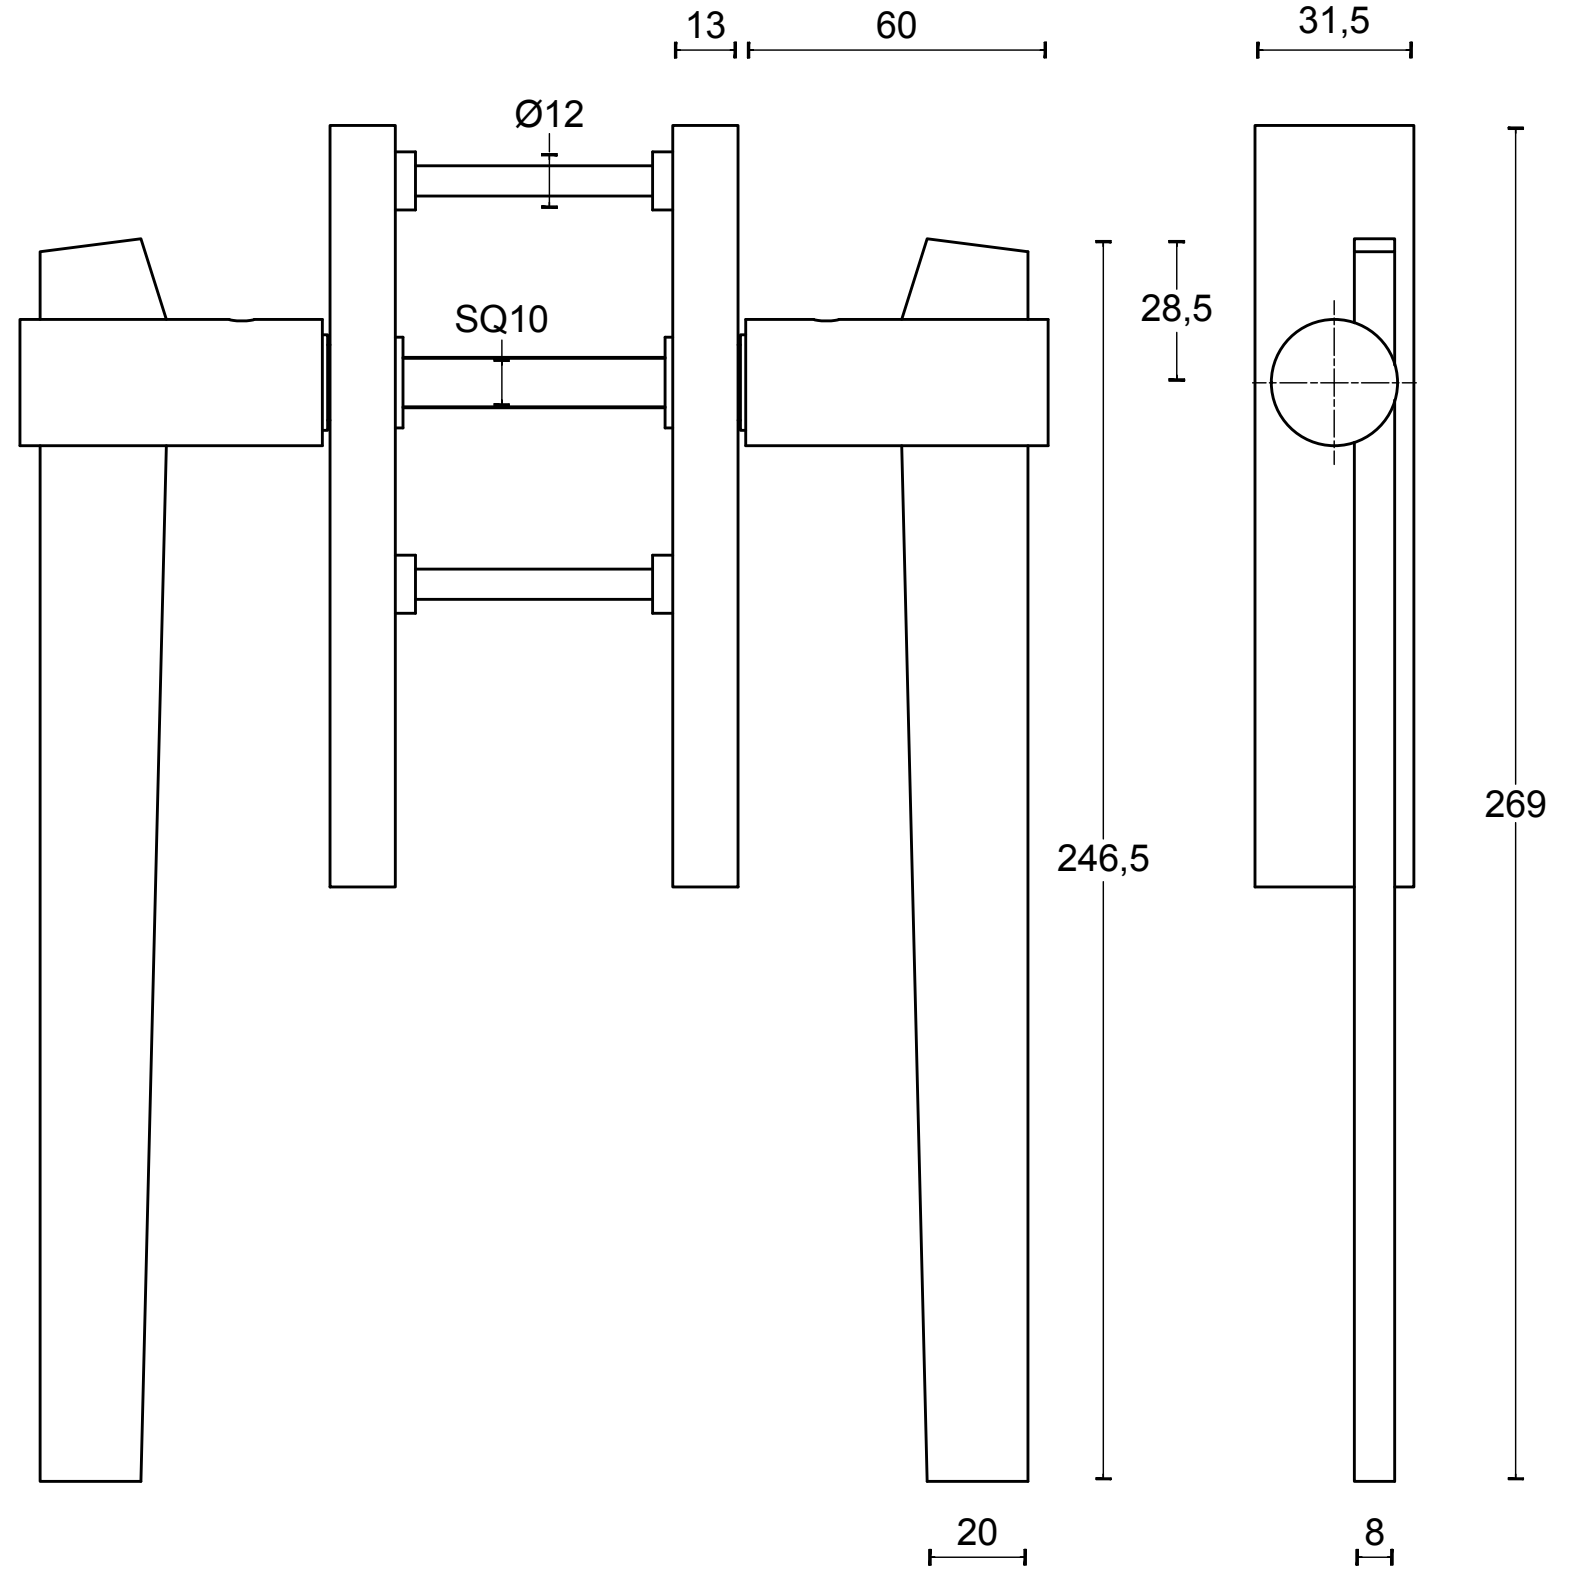

TENSE BB230PA

pair of solid lift-up
door handle
stainless steel

TWO TEASE
ARCHITECTURAL HARDWARE

FORMANI®		Part number:	
		Description: TENSE BB230PA	
Doc no.: 3301Z001 TENSE BB230PA V01.dwg	Drawn by: Christian Brimbois	Creation date: 17-3-2016	Format: A3
Distributed by Two Tease Architectural Hardware info@twotease.com.au www.twotease.com.au			