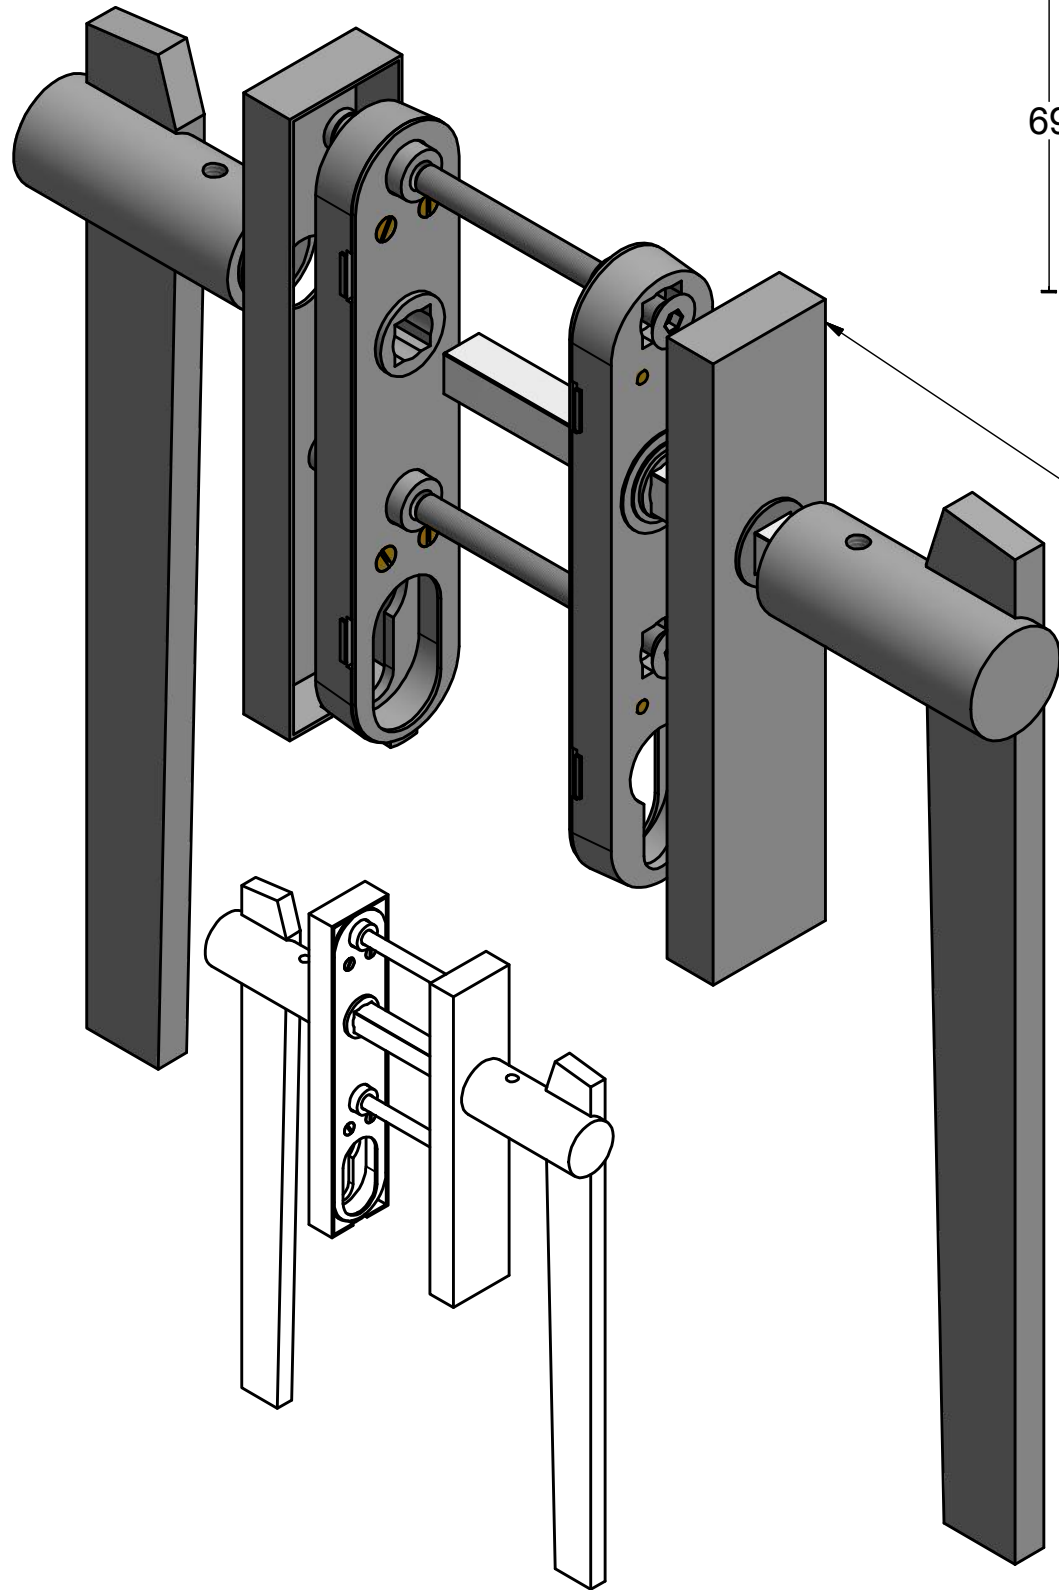

TENSE BB230PA

pair of solid lift-up
door handle
stainless steel

TWO TEASE
ARCHITECTURAL HARDWARE

FORMANI®		Part number:	
		Description: TENSE BB230PA	
Doc no.: 3301Z001 TENSE BB230PA V01.dwg	Drawn by: Christian Brimbois	Creation date: 17-3-2016	Format: A3
Distributed by Two Tease Architectural Hardware info@twotease.com.au www.twotease.com.au			