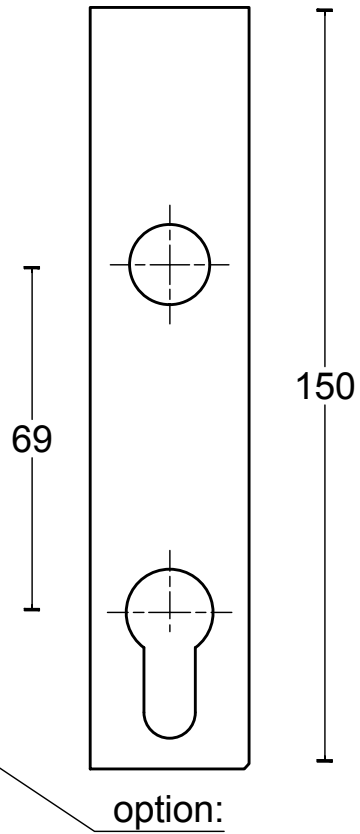

TENSE BB230PA

pair of solid lift-up
door handle
stainless steel

TWO TEASE
ARCHITECTURAL HARDWARE

FORMANI®		Part number:	
		Description: TENSE BB230PA	
Doc no.: 3301Z001 TENSE BB230PA V01.dwg	Drawn by: Christian Brimbois	Creation date: 17-3-2016	Format: A3
Distributed by Two Tease Architectural Hardware info@twotease.com.au www.twotease.com.au			