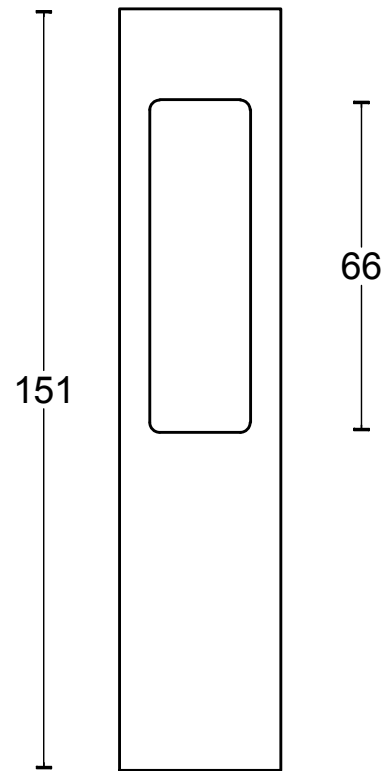

TENSE BB230/b

single solid internal lift-up
sliding door handle with
external flush pull
stainless steel

FORMANI®		Part number:	
Doc no.: 3301Z001 B TENSE BB230 b V01.dwg	Drawn by: Christian Brimbois	Creation date: 2-10-2017	Format: A3
TENSE BB230/b			
Distributed by Two Tease Architectural Hardware info@twotease.com.au www.twotease.com.au			