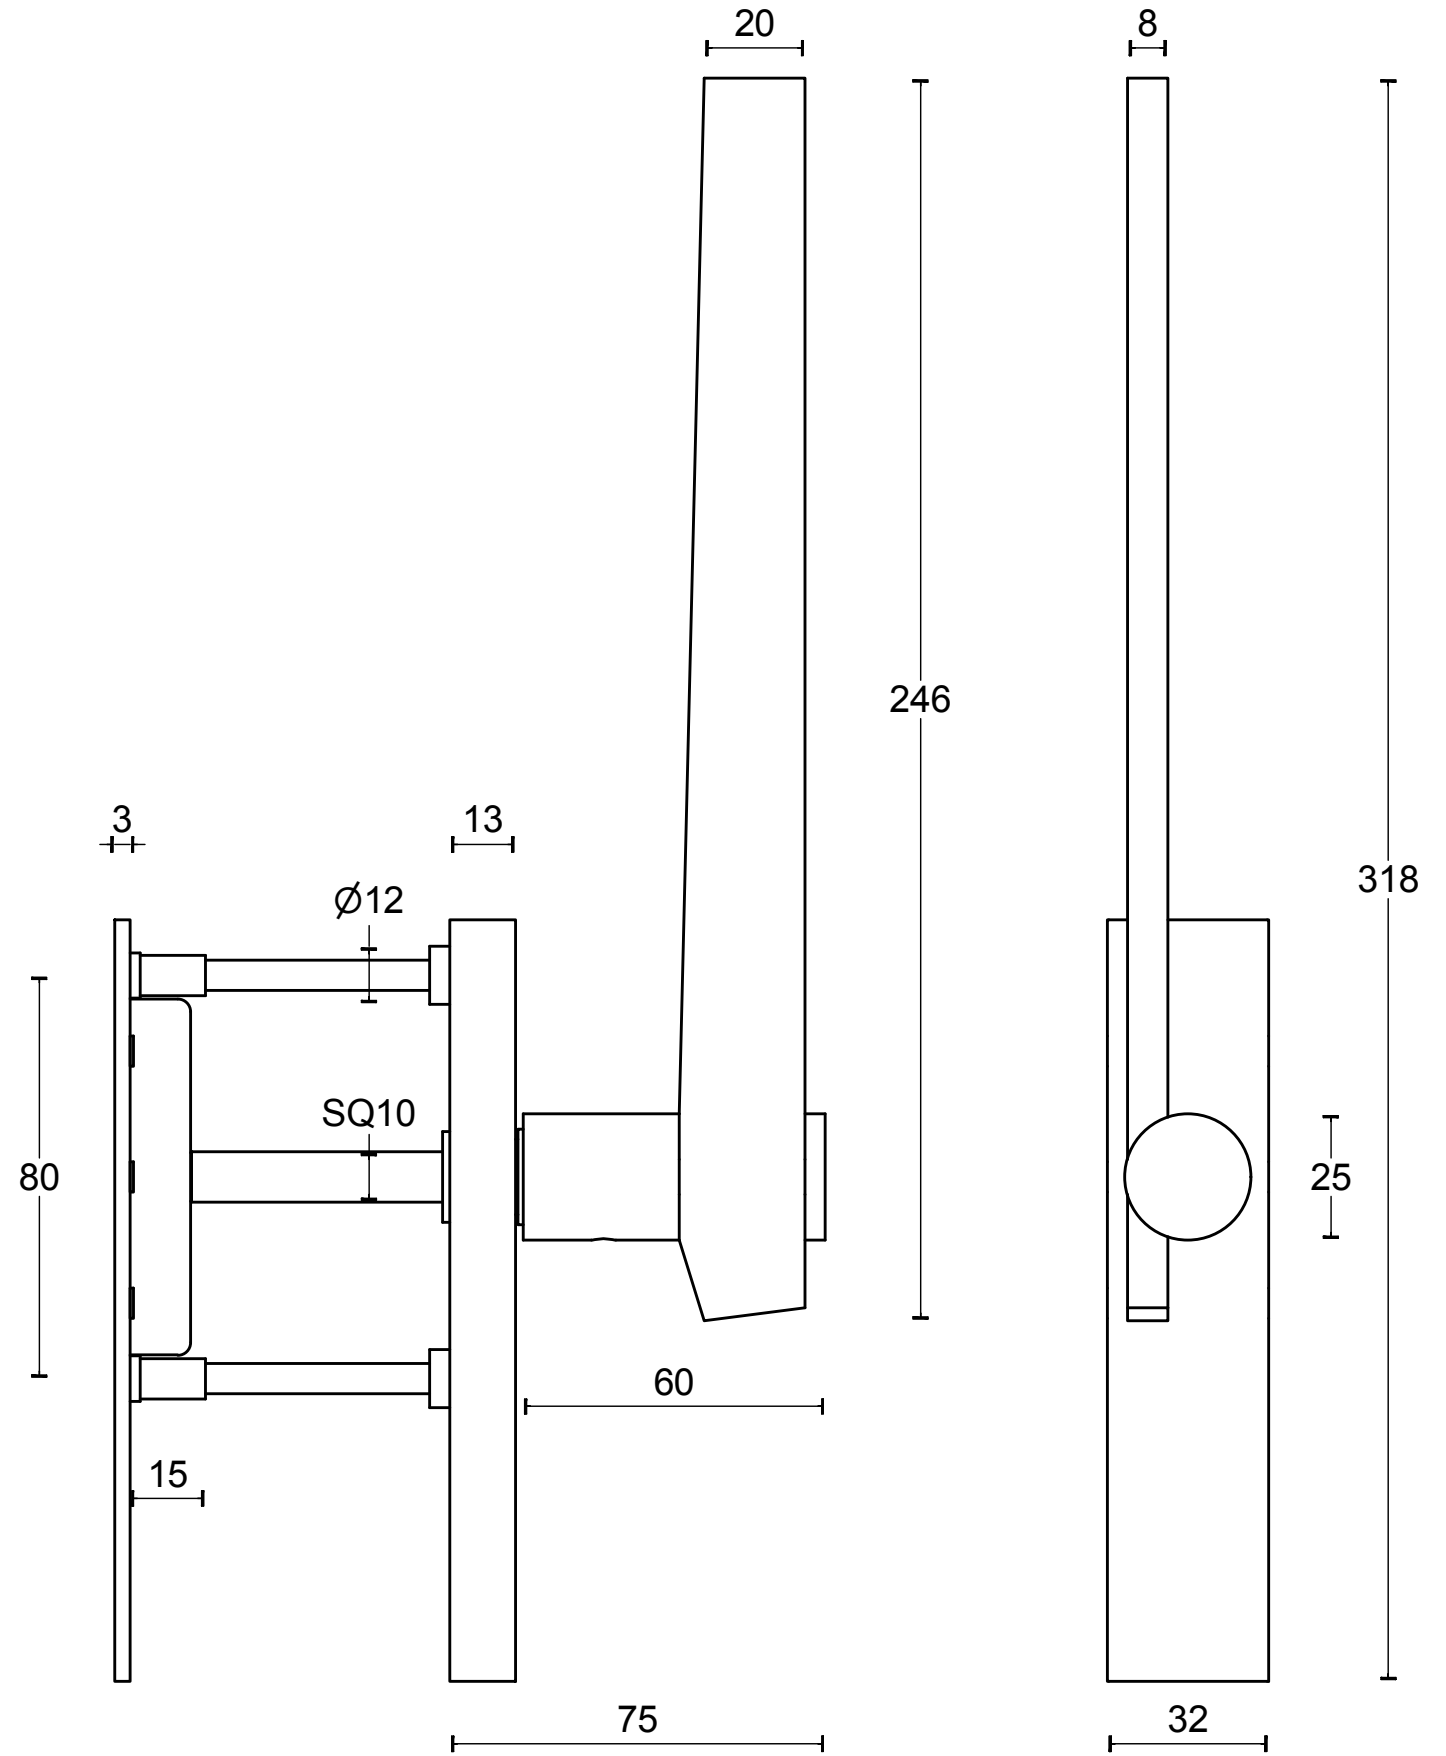

TENSE BB230/b

single solid internal lift-up
sliding door handle with
external flush pull
stainless steel

FORMANI®		Part number:	
Doc no.: 3301Z001 B TENSE BB230 b V01.dwg	Drawn by: Christian Brimbois	Creation date: 2-10-2017	Format: A3
TENSE BB230/b			
Distributed by Two Tease Architectural Hardware info@twotease.com.au www.twotease.com.au			