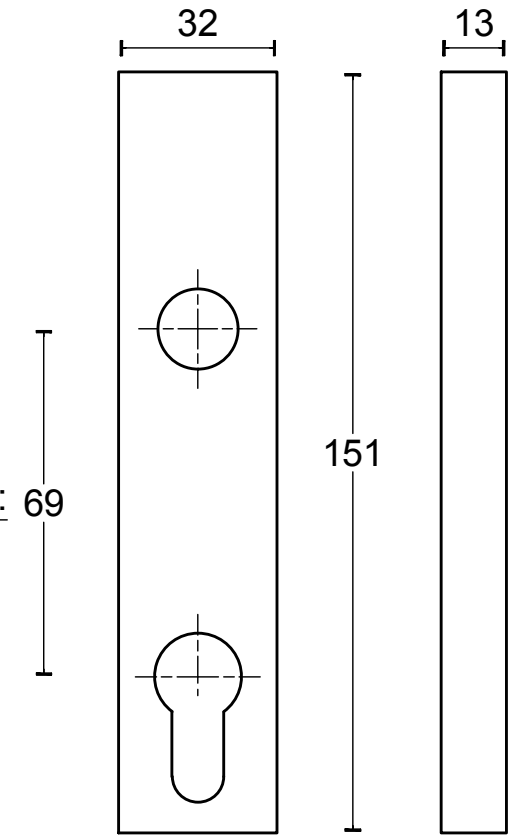

TENSE BB230/b

single solid internal lift-up
sliding door handle with
external flush pull
stainless steel

FORMANI®		Part number:	
Doc no.: 3301Z001 B TENSE BB230 b V01.dwg	Drawn by: Christian Brimbois	Creation date: 2-10-2017	Format: A3
TENSE BB230/b			
Distributed by Two Tease Architectural Hardware info@twotease.com.au www.twotease.com.au			