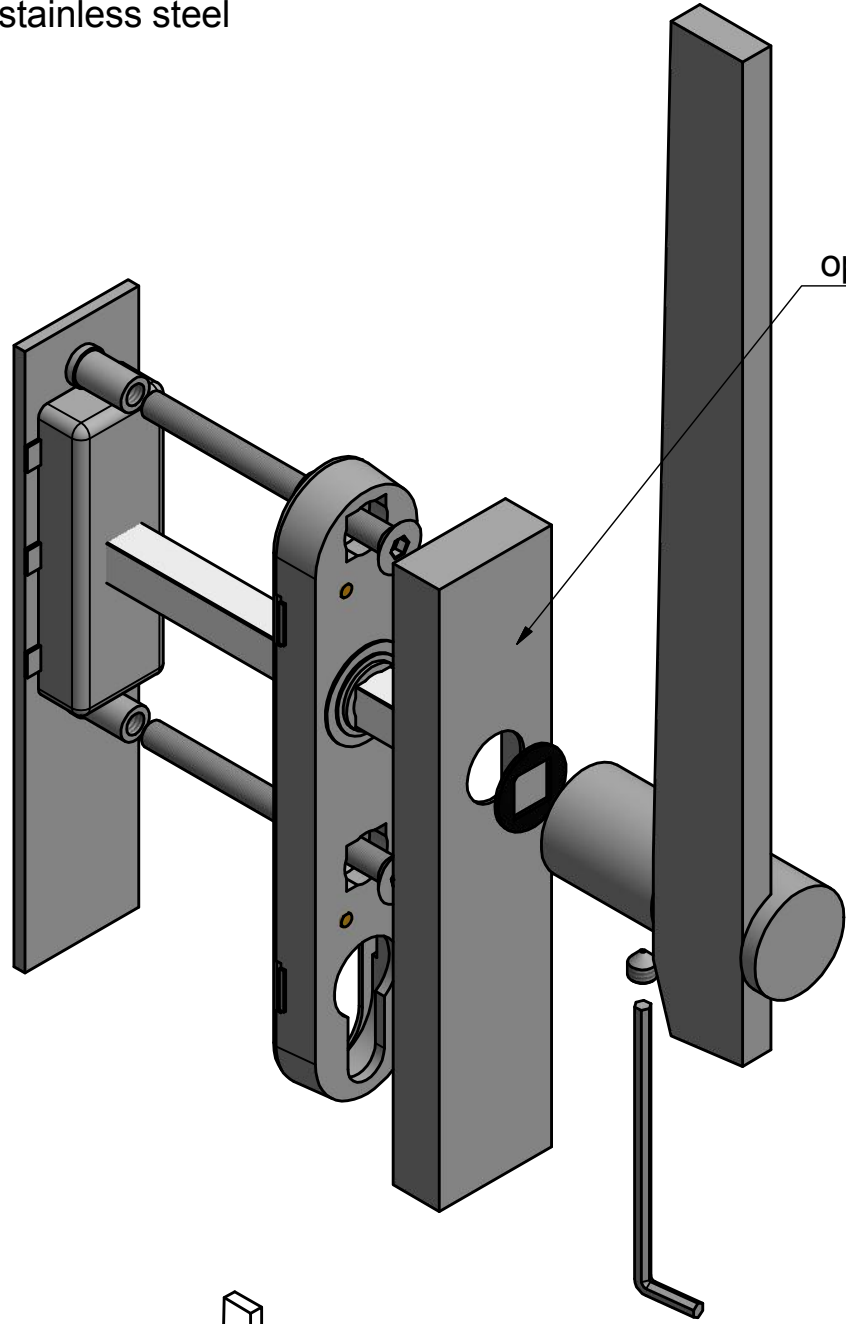

TENSE BB230/b

single solid internal lift-up
sliding door handle with
external flush pull
stainless steel

FORMANI®		Part number:	
Doc no.: 3301Z001 B TENSE BB230 b V01.dwg	Drawn by: Christian Brimbois	Creation date: 2-10-2017	Format: A3
TENSE BB230/b			
Distributed by Two Tease Architectural Hardware info@twotease.com.au www.twotease.com.au			