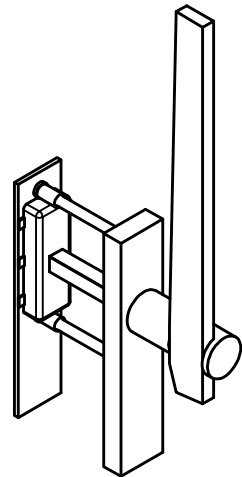

TENSE BB230/b

single solid internal lift-up
sliding door handle with
external flush pull
stainless steel

FORMANI®		Part number:	
Doc no.: 3301Z001 B TENSE BB230 b V01.dwg	Drawn by: Christian Brimbois	Creation date: 2-10-2017	Format: A3
TENSE BB230/b			
Distributed by Two Tease Architectural Hardware info@twotease.com.au www.twotease.com.au			