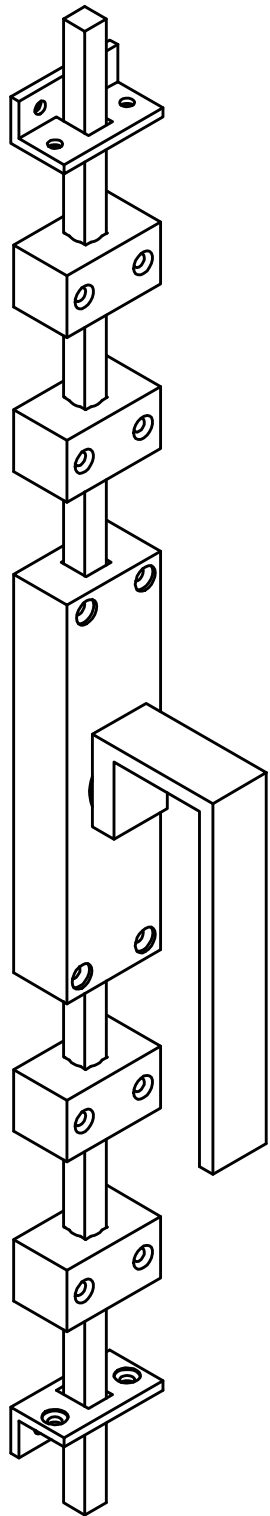

# K-BM110

window fitting  
espagnolette bolt with top and  
bottom receiver plate, two rods  
and four guides  
standard to suit 2900mm

<p><b>FORMANI</b><sup>®</sup></p>		Part number:	
		Description:	
Doc no.:	3203K001 K-BM110 V02.dwg	<p><b>K-BM110</b></p>	Format:
Drawn by:	Christian Brimbois		Creation date:
<p>Distributed by Two Tease Architectural Hardware   info@twotease.com.au   www.twoteases.com.au</p>			