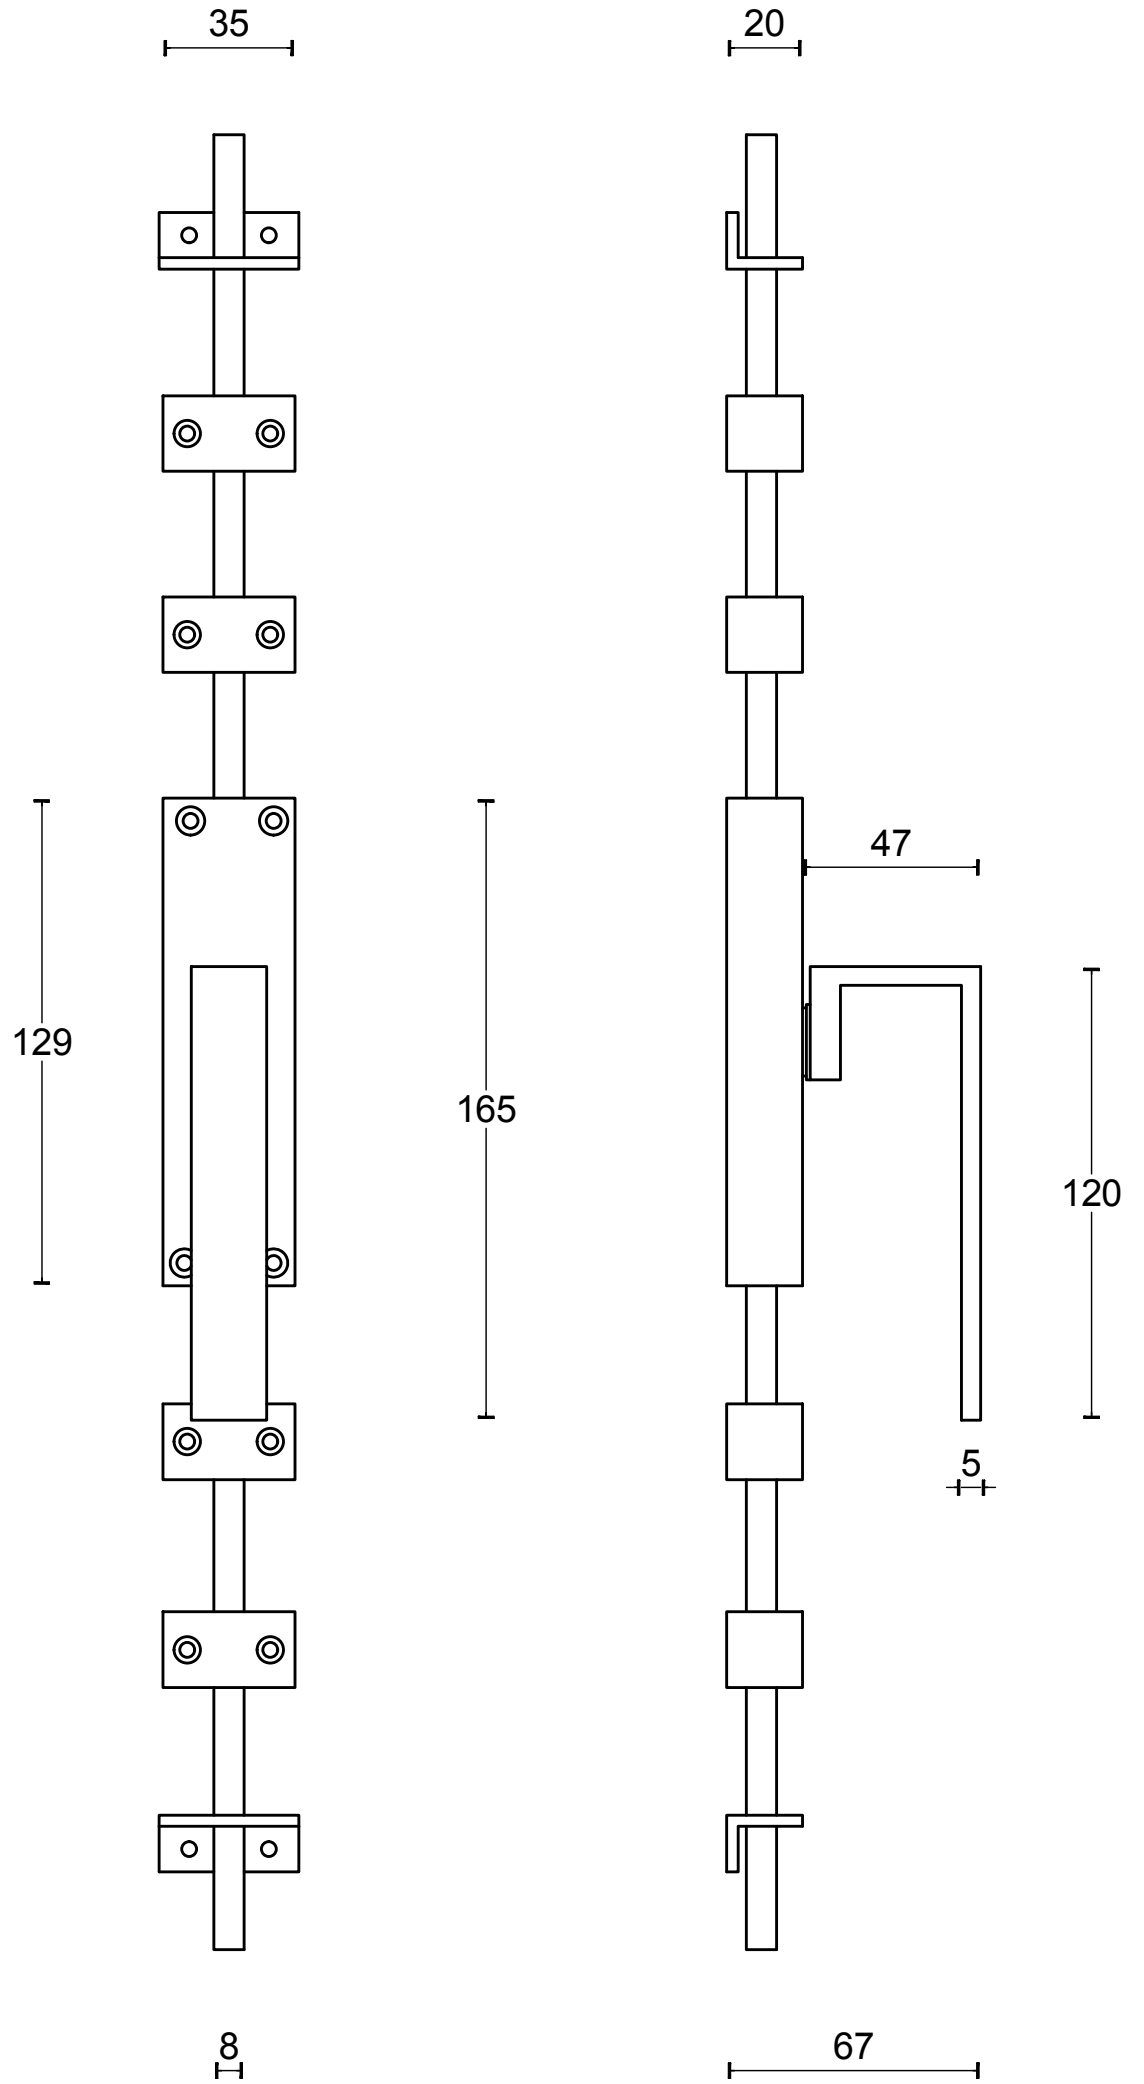

# K-BM110

window fitting  
espagnolette bolt with top and  
bottom receiver plate, two rods  
and four guides  
standard to suit 2900mm

<p><b>FORMANI</b><sup>®</sup></p>		Part number:	
		Description:	
Doc no.:	3203K001 K-BM110 V02.dwg	<p><b>K-BM110</b></p>	Format:
Drawn by:	Christian Brimbois		Creation date:
<p>Distributed by Two Tease Architectural Hardware   info@twotease.com.au   www.twoteases.com.au</p>			