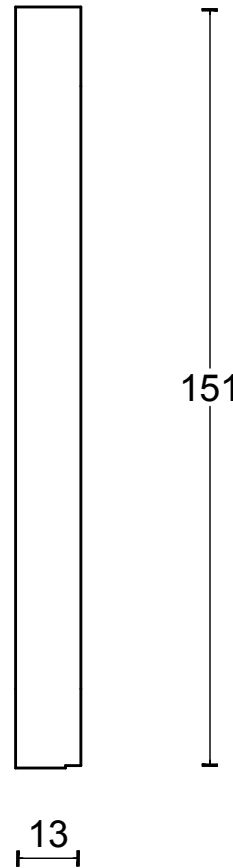

TB230

single solid internal lift-up
sliding door handle with
external flush pull
stainless steel

option:

FORMANI [®]		Part number: 2901Z001 TB230 V01	
		Description: TB230	
Doc no.:	2901Z001 TB230 V01.dwg	Format:	A3
Drawn by:	Christian Brimbois	Creation date:	8-8-2013
Distributed by Two Tease Architectural Hardware info@twotease.com.au www.twotease.com.au			