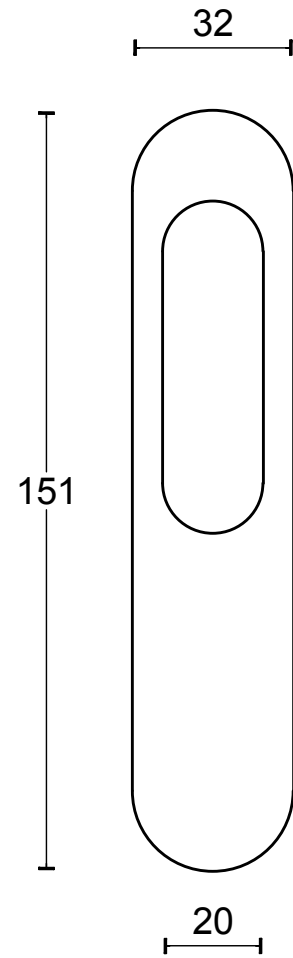

TB230

single solid internal lift-up
sliding door handle with
external flush pull
stainless steel

option:

FORMANI [®]		Part number: 2901Z001 TB230 V01	
		Description: TB230	
Doc no.:	2901Z001 TB230 V01.dwg	Format:	A3
Drawn by:	Christian Brimbois	Creation date:	8-8-2013
Distributed by Two Tease Architectural Hardware info@twotease.com.au www.twotease.com.au			