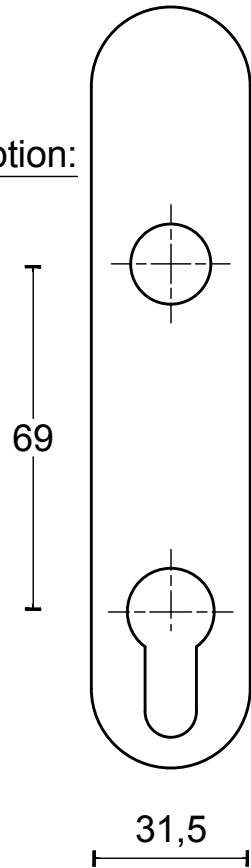

TB230

single solid internal lift-up
sliding door handle with
external flush pull
stainless steel

option:

FORMANI [®]		Part number: 2901Z001 TB230 V01	
		Description: TB230	
Doc no.:	2901Z001 TB230 V01.dwg	Format:	A3
Drawn by:	Christian Brimbois	Creation date:	8-8-2013
Distributed by Two Tease Architectural Hardware info@twotease.com.au www.twotease.com.au			