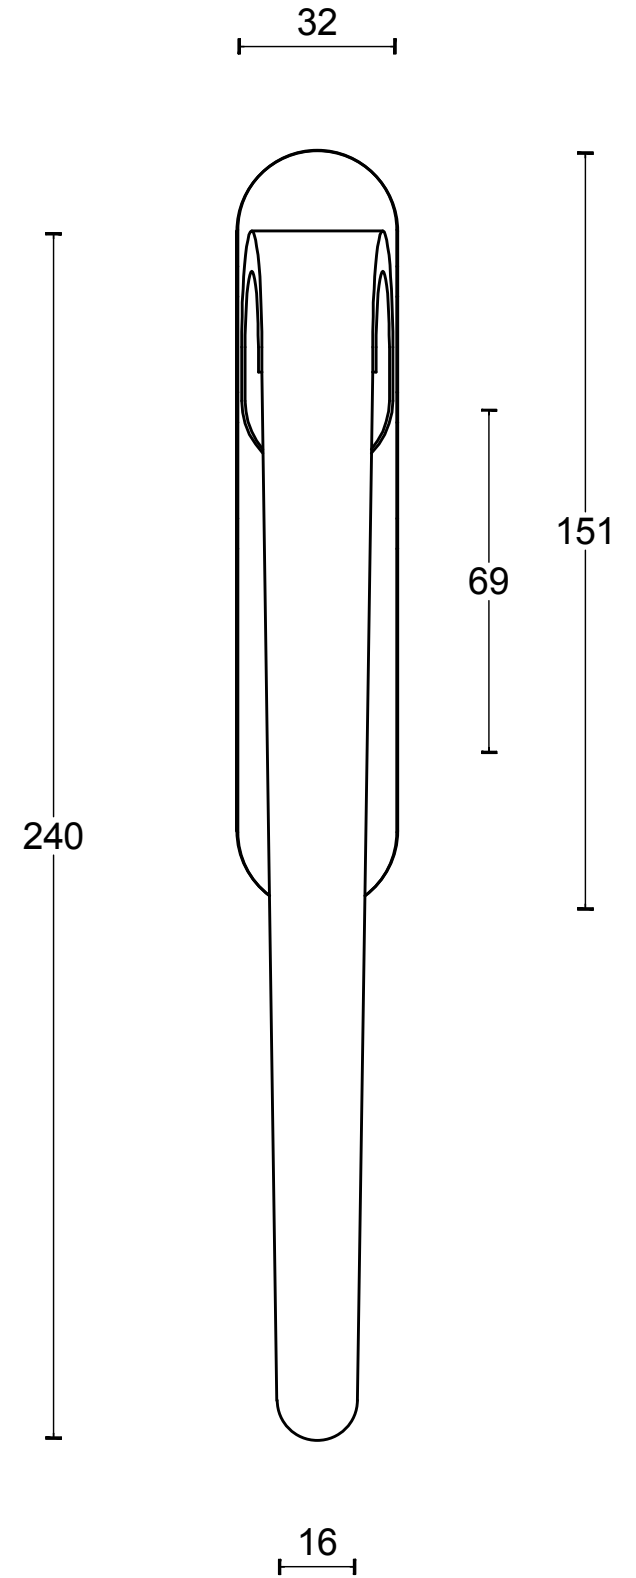

TB230

single solid internal lift-up
sliding door handle with
external flush pull
stainless steel

option:

FORMANI [®]		Part number: 2901Z001 TB230 V01	
		Description: TB230	
Doc no.:	2901Z001 TB230 V01.dwg	Format:	A3
Drawn by:	Christian Brimbois	Creation date:	8-8-2013
Distributed by Two Tease Architectural Hardware info@twotease.com.au www.twotease.com.au			