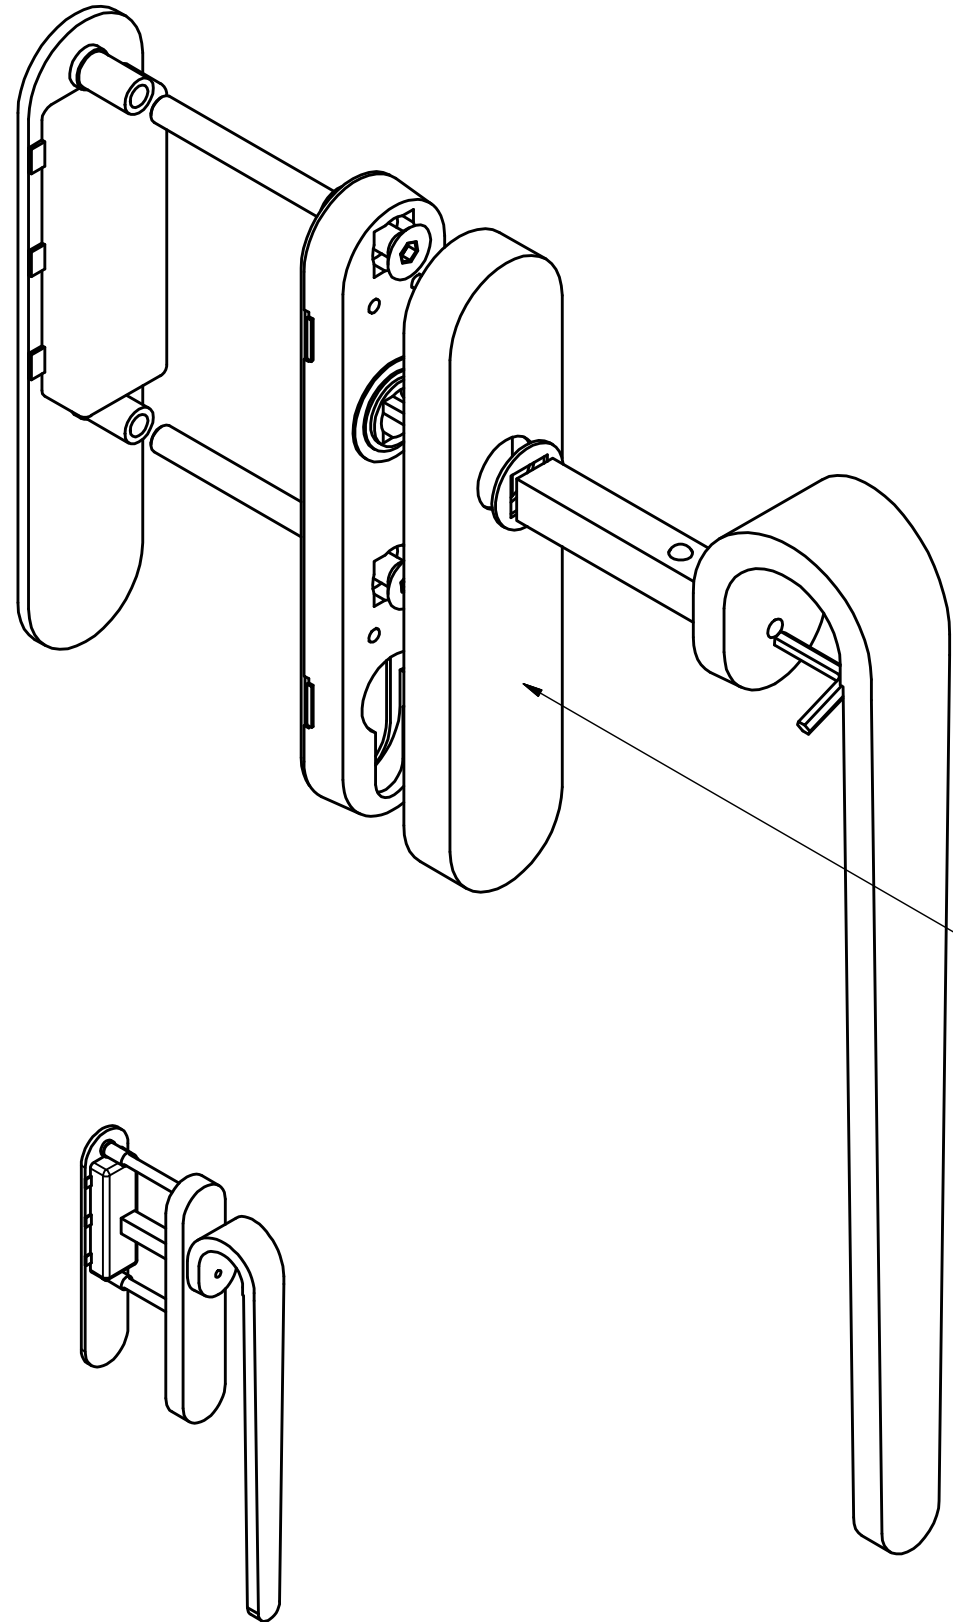

TB230

single solid internal lift-up
sliding door handle with
external flush pull
stainless steel

option:

FORMANI [®]		Part number: 2901Z001 TB230 V01	
		Description: TB230	
Doc no.:	2901Z001 TB230 V01.dwg	Format:	A3
Drawn by:	Christian Brimbois	Creation date:	8-8-2013
Distributed by Two Tease Architectural Hardware info@twotease.com.au www.twotease.com.au			