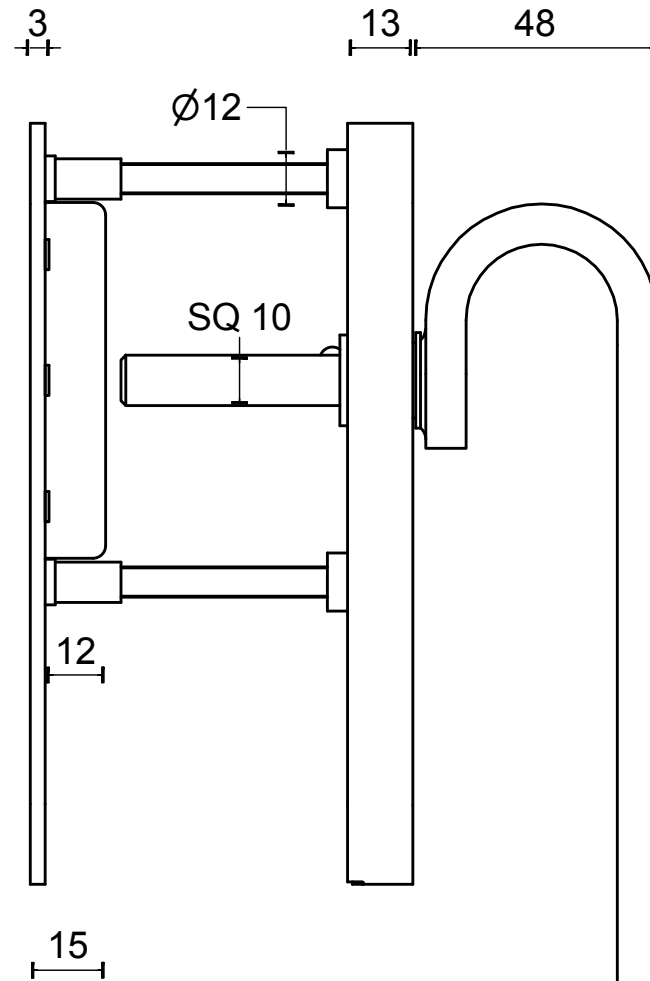

TB230

single solid internal lift-up
sliding door handle with
external flush pull
stainless steel

option:

FORMANI [®]		Part number: 2901Z001 TB230 V01	
		Description: TB230	
Doc no.:	2901Z001 TB230 V01.dwg	Format:	A3
Drawn by:	Christian Brimbois	Creation date:	8-8-2013
Distributed by Two Tease Architectural Hardware info@twotease.com.au www.twotease.com.au			