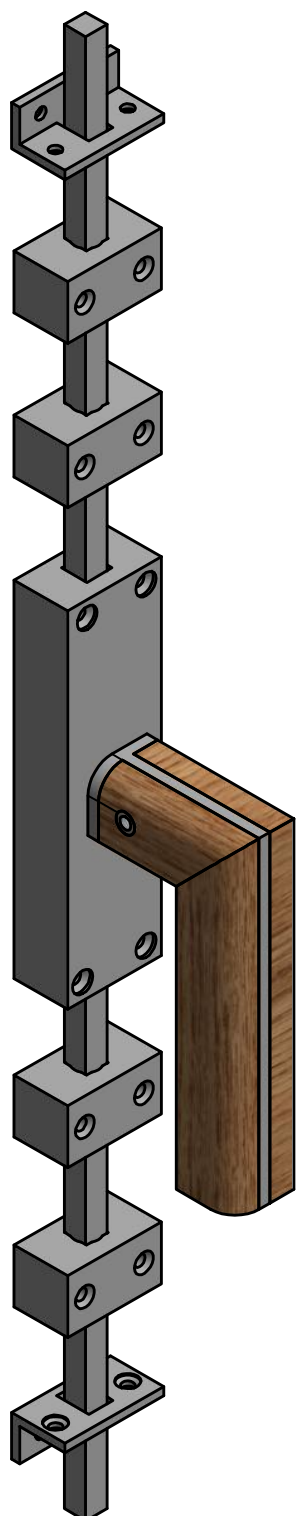

K-PBL22

espagnolette bolt

<h1>FORMANI®</h1>		Part number:	
		Description: K-PBL22	
Doc no.: 2703K006 K-PBL22 V01.dwg	Creation date: 8-5-2012	Format: A3	
Drawn by: Christian	Distributed by Two Tease Architectural Hardware info@twotease.com.au www.twotease.com.au		