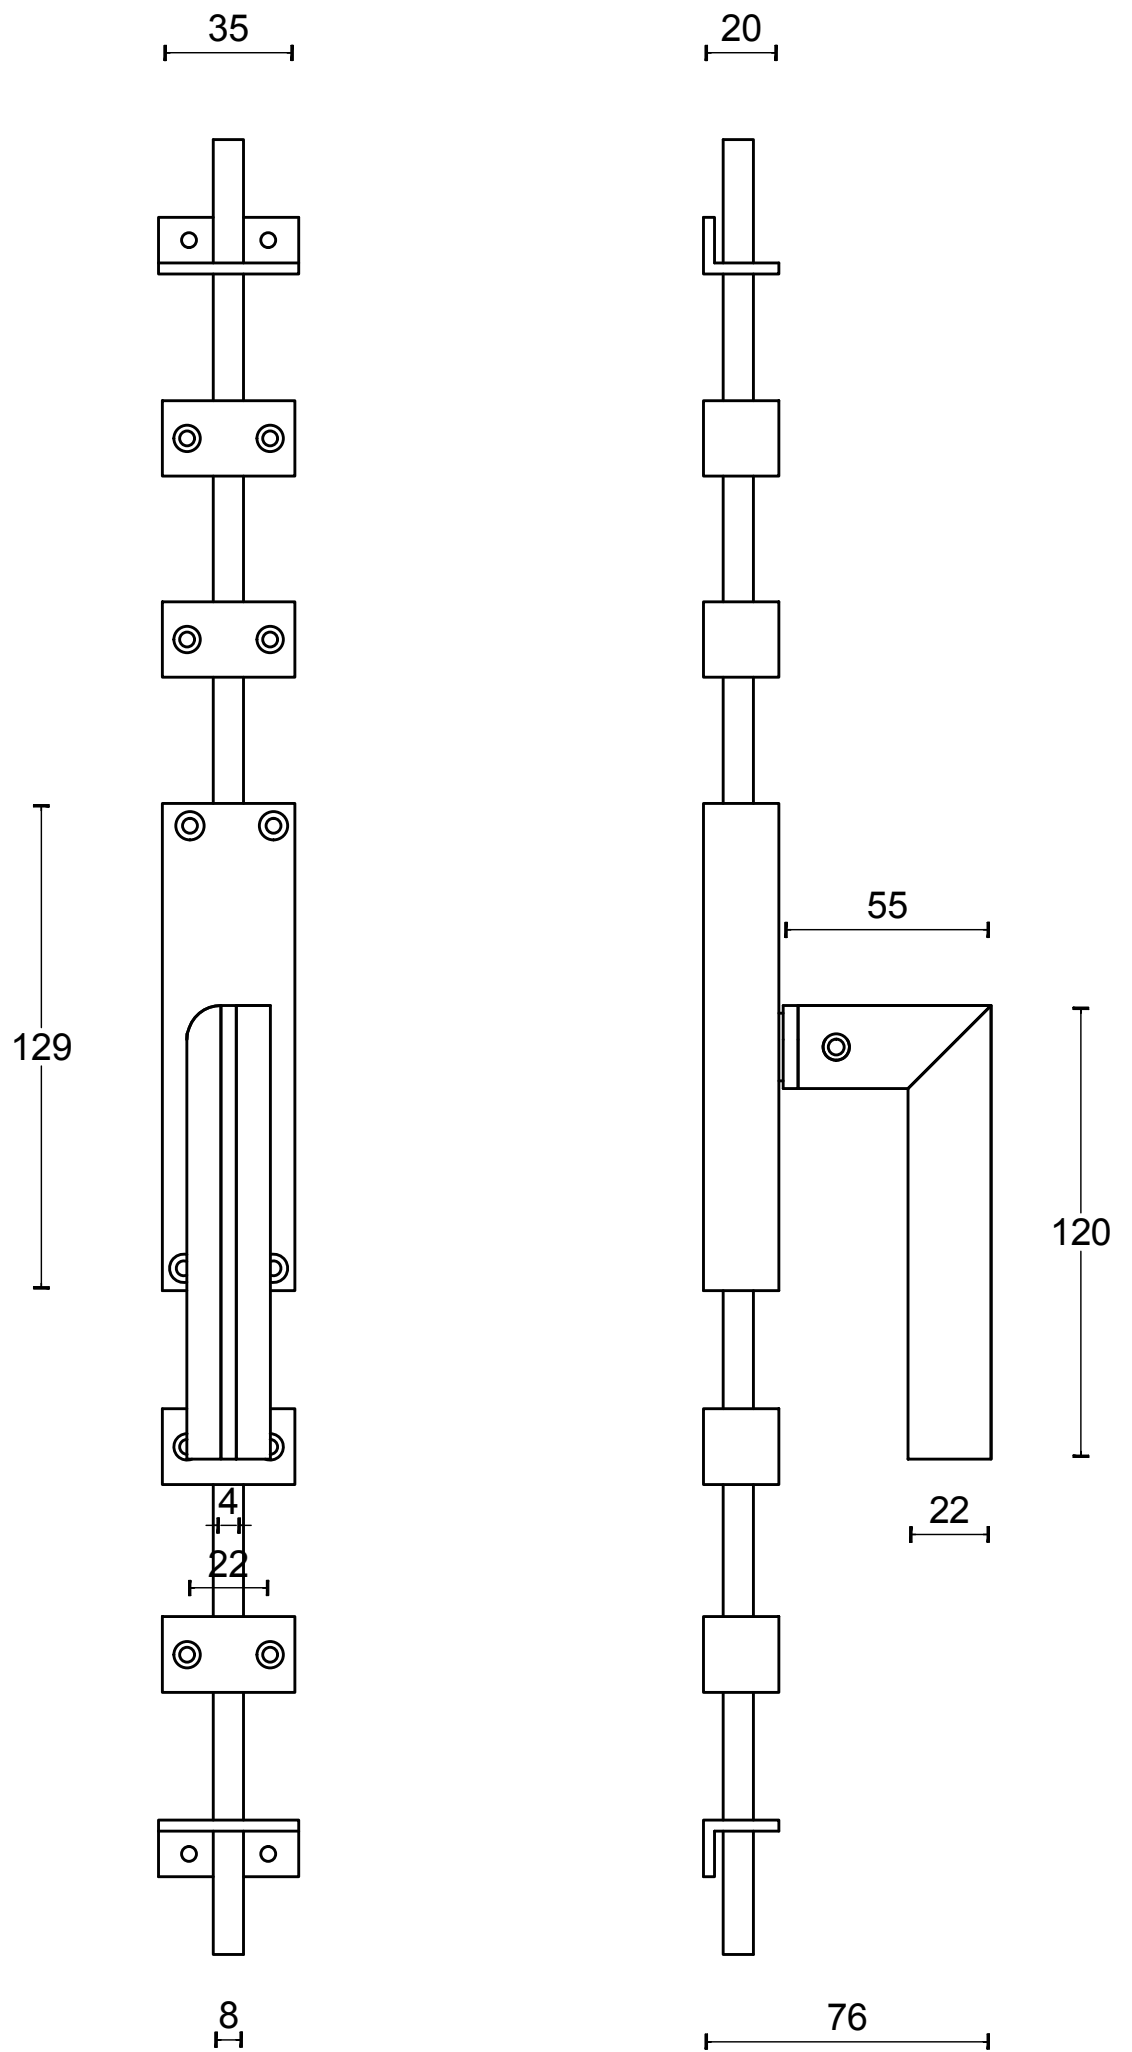

K-PBL22

espagnolette bolt

<h1>FORMANI®</h1>		Part number:	
		Description: K-PBL22	
Doc no.: 2703K006 K-PBL22 V01.dwg	Creation date: 8-5-2012	Format: A3	
Drawn by: Christian	Distributed by Two Tease Architectural Hardware info@twotease.com.au www.twotease.com.au		