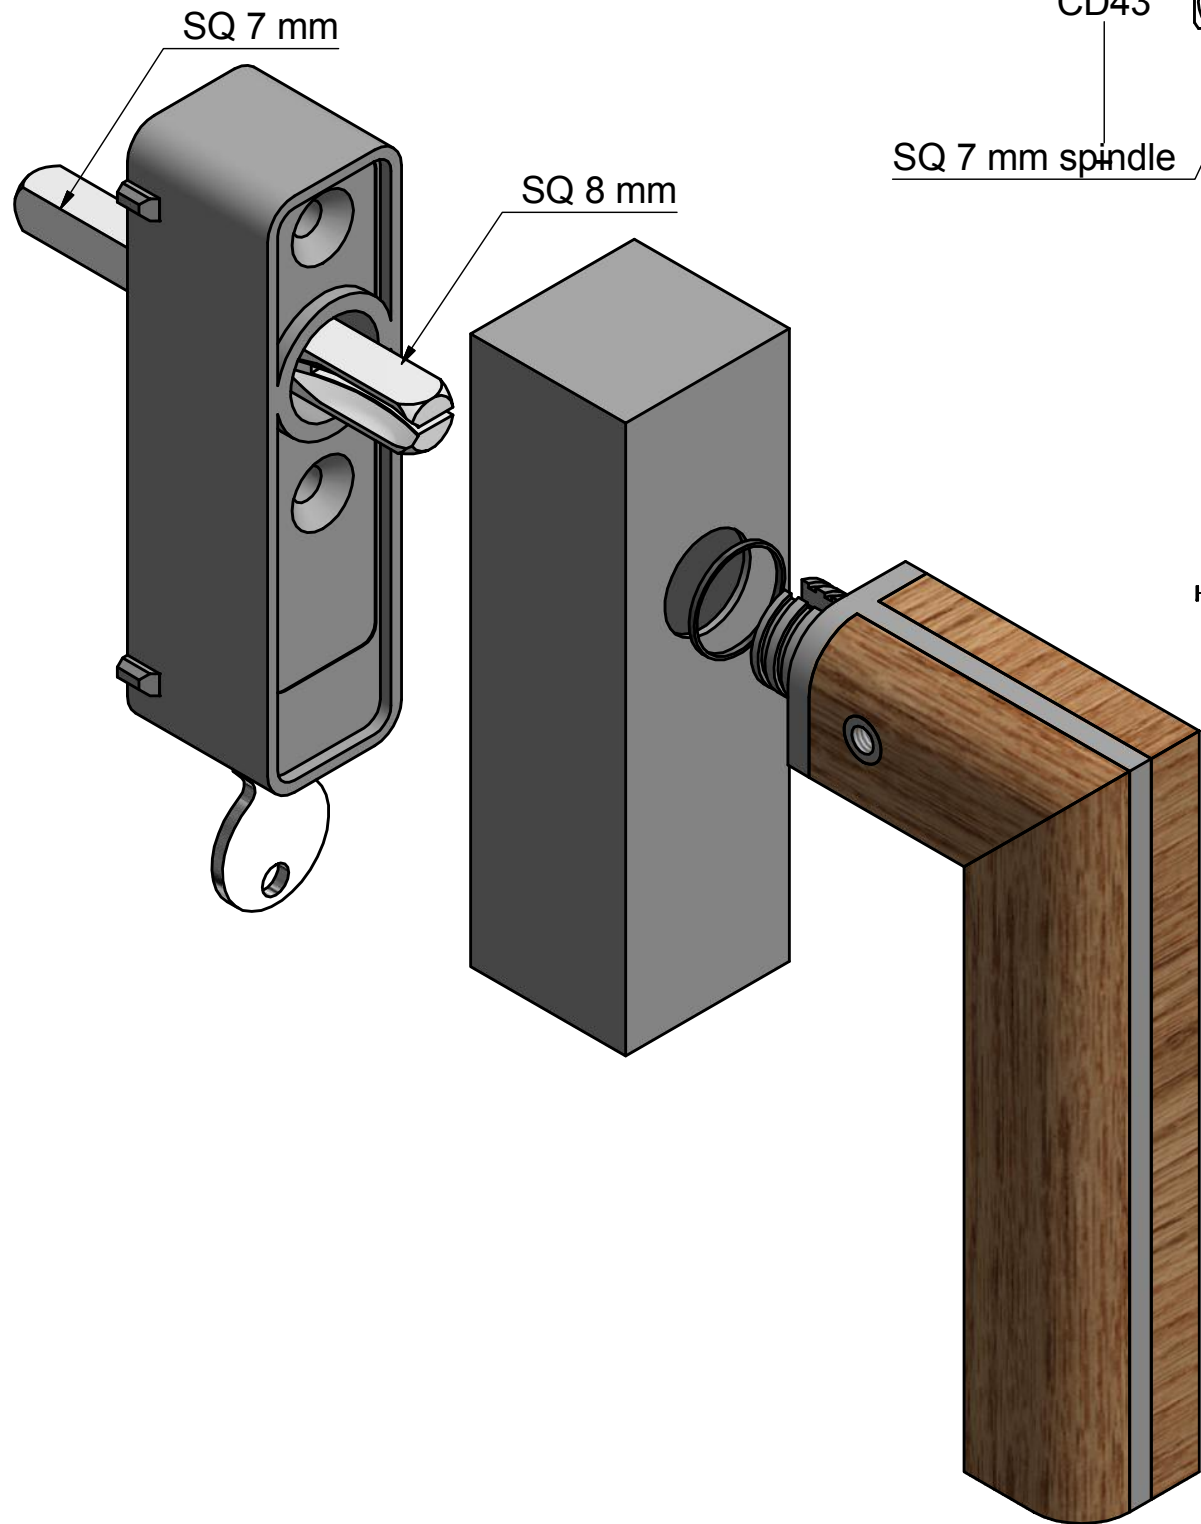

PBL22-DKLOCK

locking tilt and
turn window handle

T | TWO TEASE
ARCHITECTURAL HARDWARE

<h1>FORMANI®</h1>		Part number:		
		Description:		
Doc no.: 2703D025 PBL22DKLOCK V01.dwg	Drawn by: Christian	Creation date: 8-5-2012	<h2>PBL22-DKLOCK</h2>	A3
Distributed by Two Tease Architectural Hardware info@twotease.com.au www.twotease.com.au				