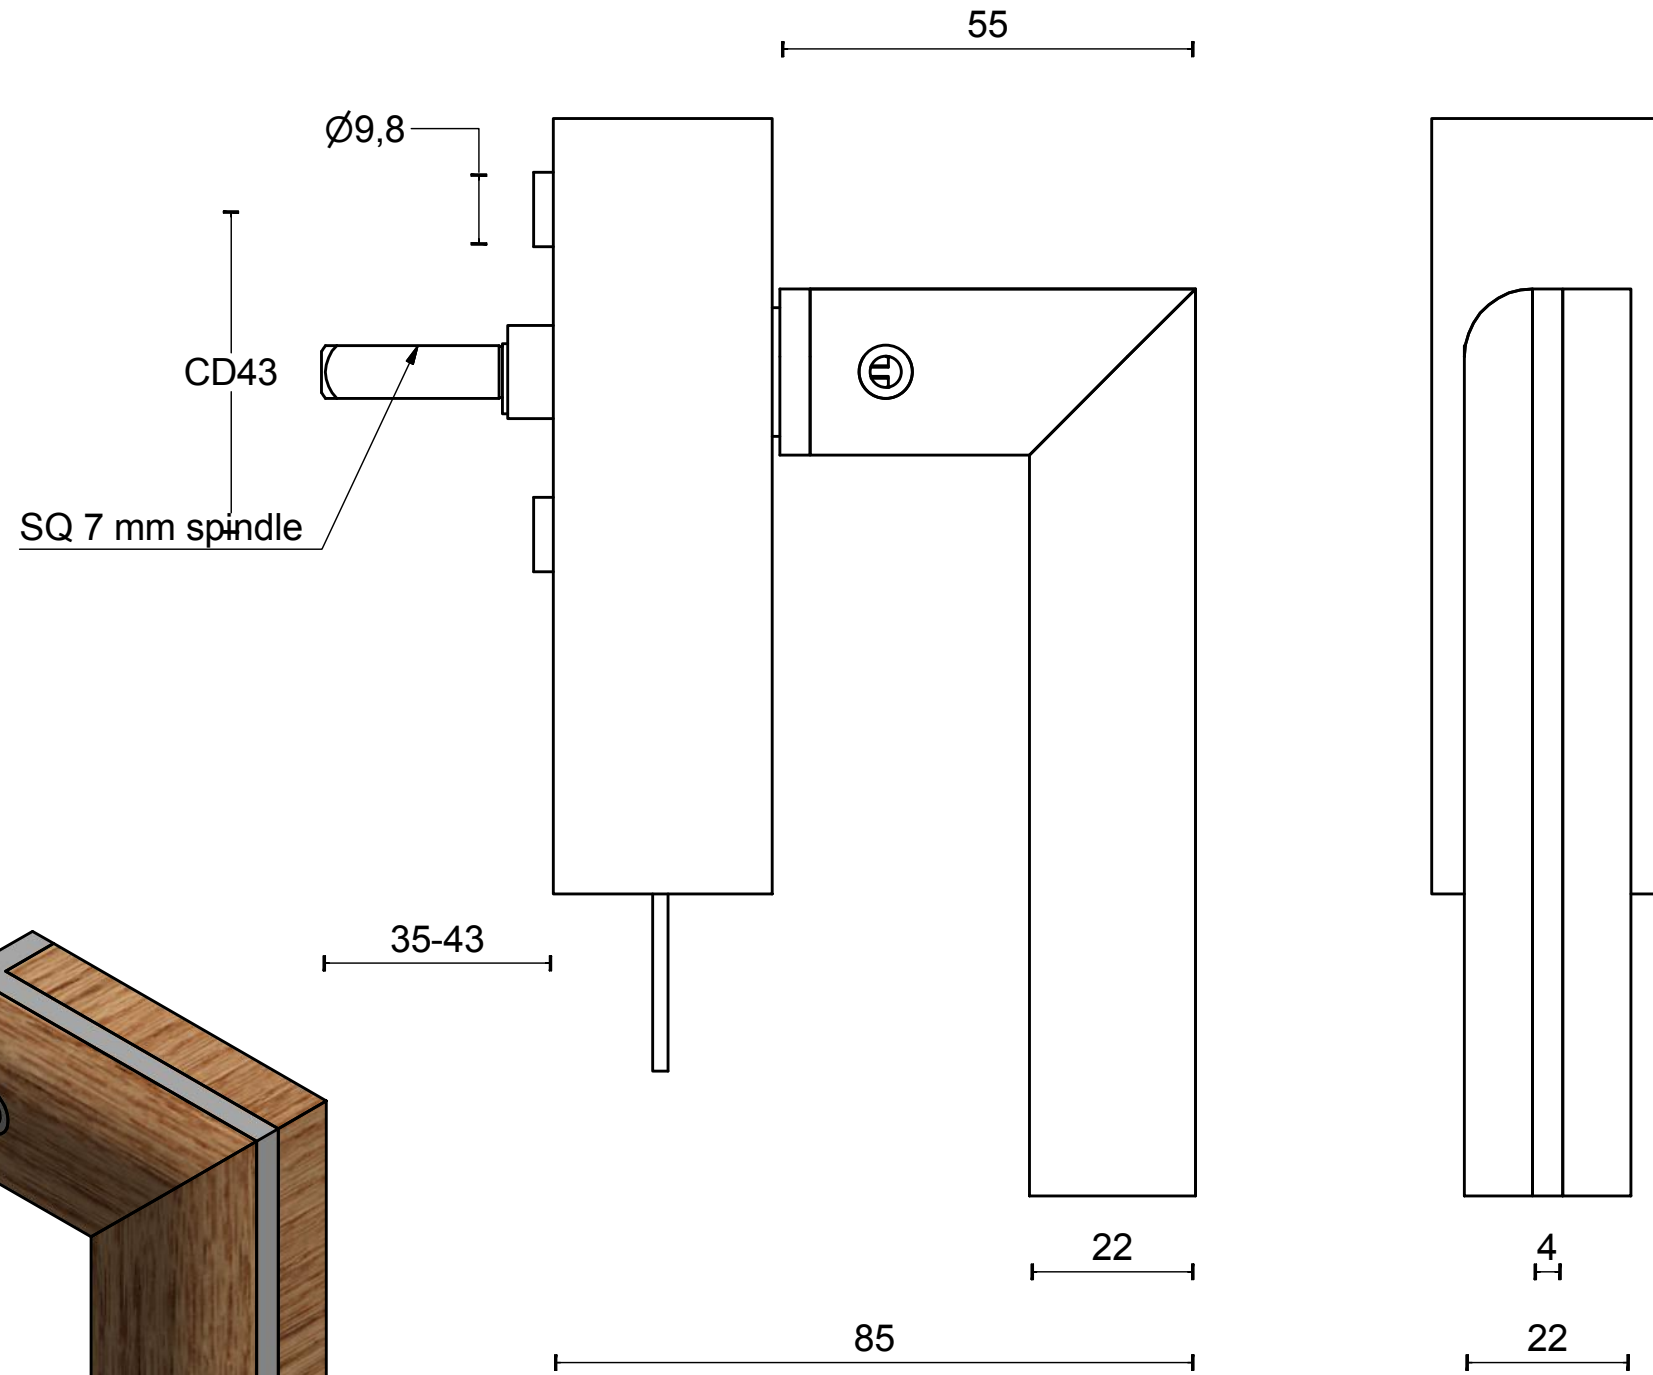

PBL22-DKLOCK

locking tilt and
turn window handle

T | TWO TEASE
ARCHITECTURAL HARDWARE

<h1>FORMANI®</h1>		Part number:		
		Description:		
Doc no.: 2703D025 PBL22DKLOCK V01.dwg	Drawn by: Christian	Creation date: 8-5-2012	<h2>PBL22-DKLOCK</h2>	A3
Distributed by Two Tease Architectural Hardware info@twotease.com.au www.twotease.com.au				