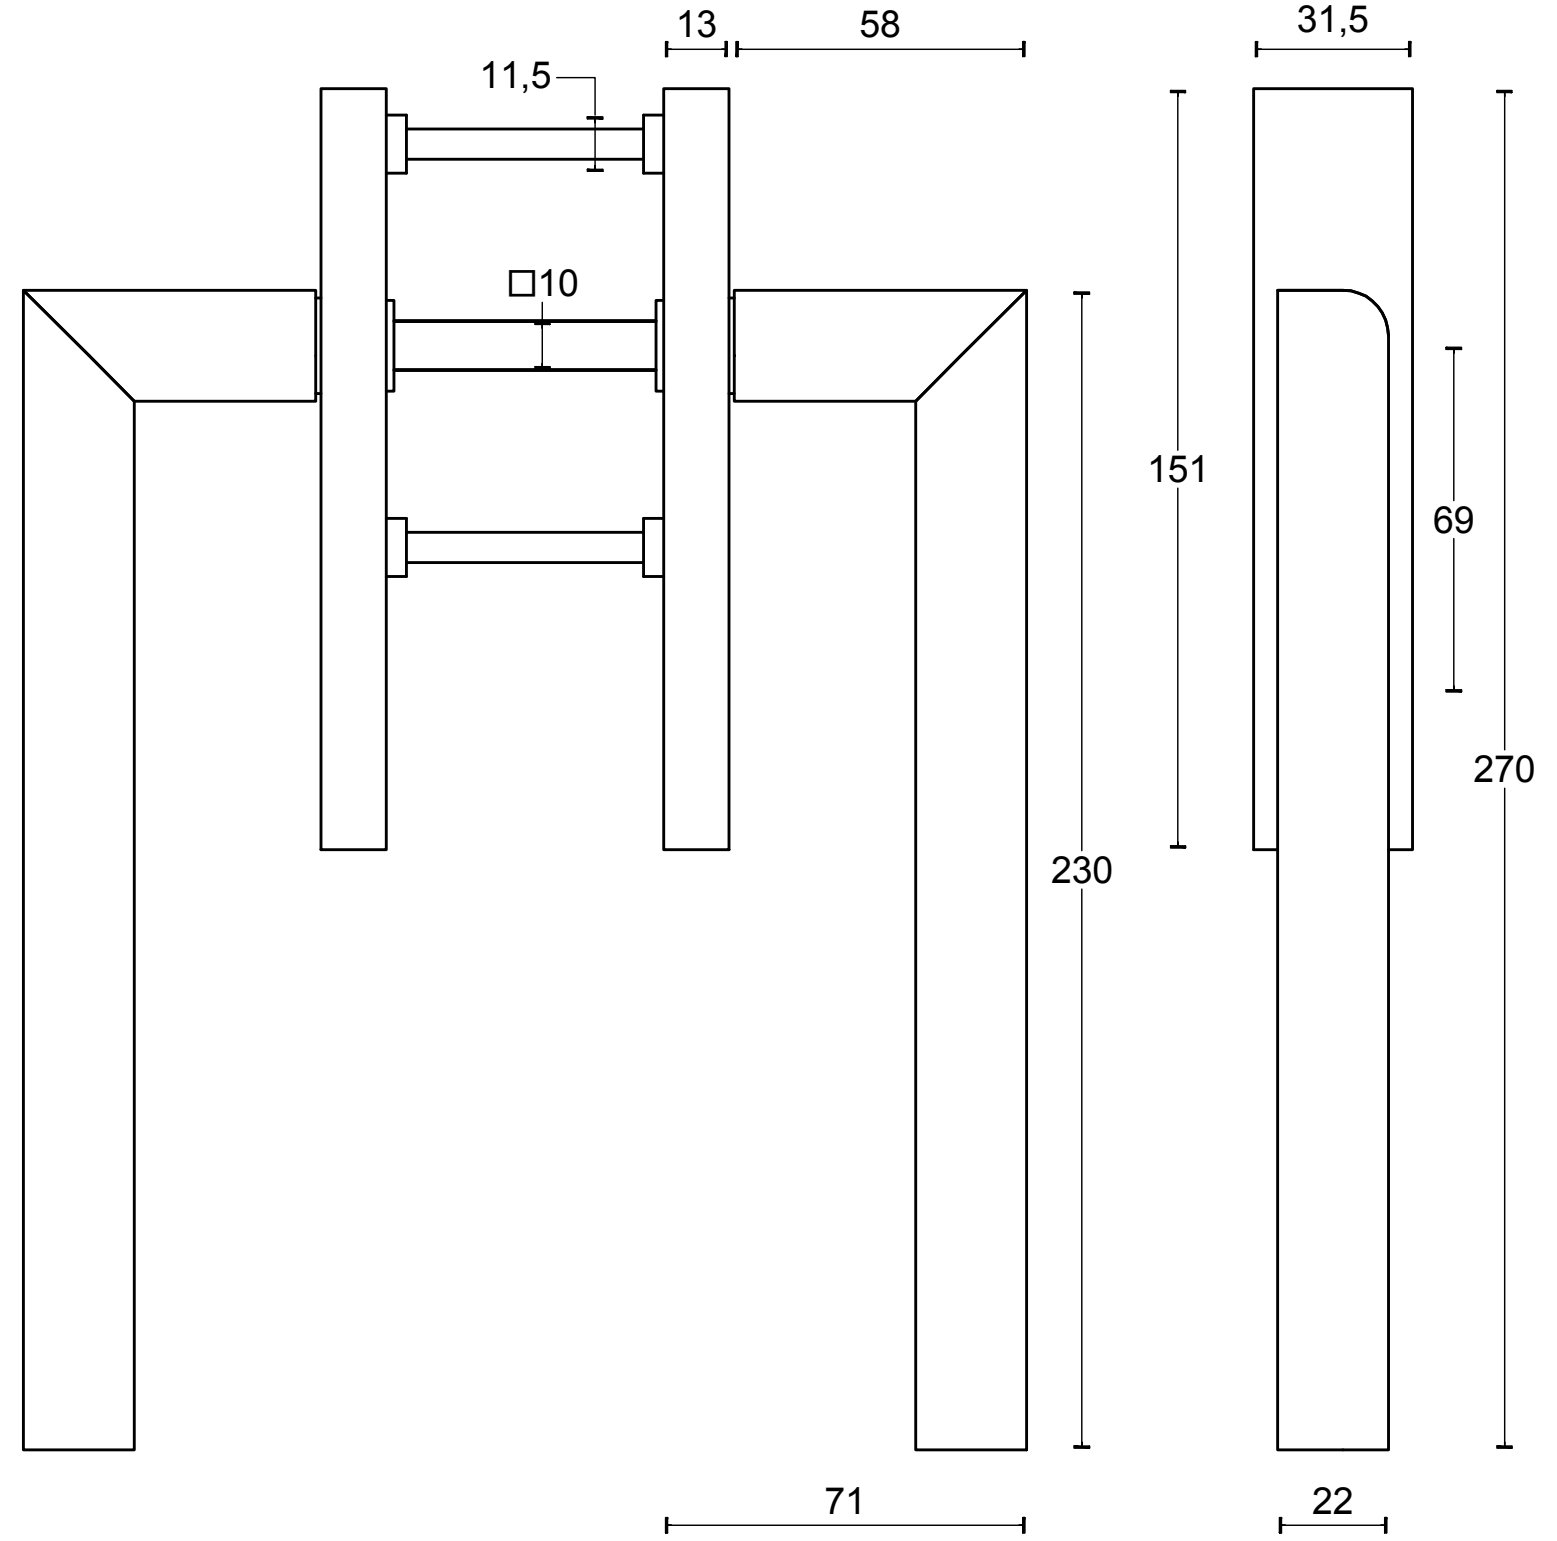

PB231PA

pair of solid lift-up
sliding door handles
stainless steel

T | TWO TEASE
ARCHITECTURAL HARDWARE

<h1>FORMANI®</h1>		Part number:	
		Description: PB231PA	
Doc no.: 2701Z003 PB231PA V01.dwg	Drawn by: Christian Brimbois	Creation date: 6-9-2017	Format: A3
Distributed by Two Tease Architectural Hardware info@twotease.com.au www.twotease.com.au			