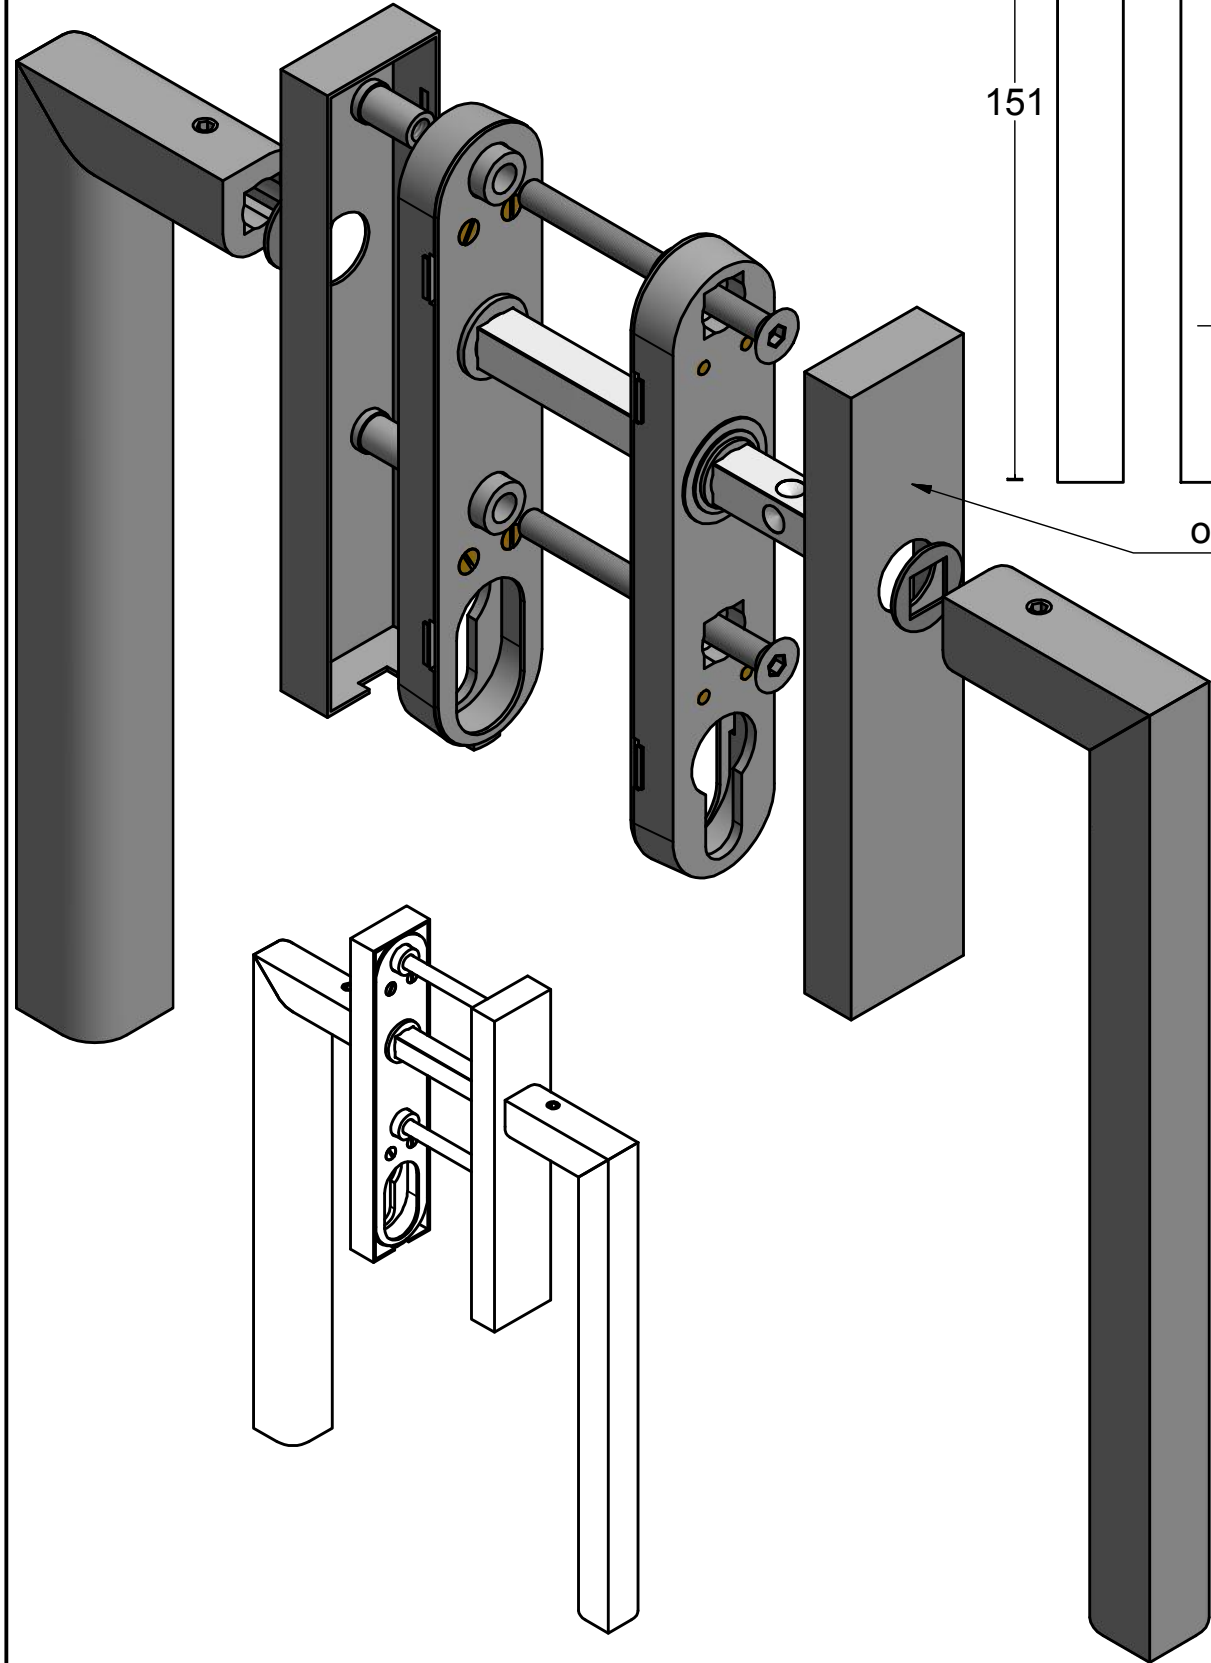

PB231PA

pair of solid lift-up
sliding door handles
stainless steel

T | TWO TEASE
ARCHITECTURAL HARDWARE

<h1>FORMANI®</h1>		Part number:	
		Description: PB231PA	
Doc no.: 2701Z003 PB231PA V01.dwg	Drawn by: Christian Brimbois	Creation date: 6-9-2017	Format: A3
Distributed by Two Tease Architectural Hardware info@twotease.com.au www.twotease.com.au			