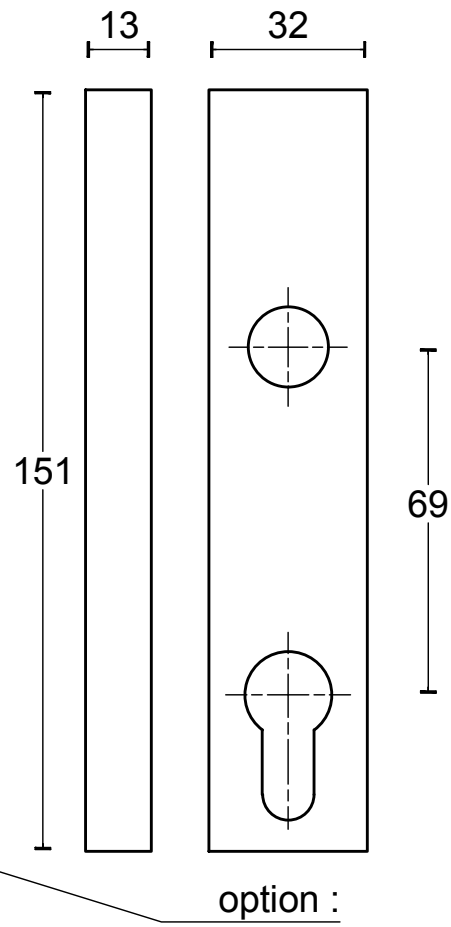

PB231PA

pair of solid lift-up
sliding door handles
stainless steel

T | TWO TEASE
ARCHITECTURAL HARDWARE

<h1>FORMANI®</h1>		Part number:	
		Description: PB231PA	
Doc no.: 2701Z003 PB231PA V01.dwg	Drawn by: Christian Brimbois	Creation date: 6-9-2017	Format: A3
Distributed by Two Tease Architectural Hardware info@twotease.com.au www.twotease.com.au			