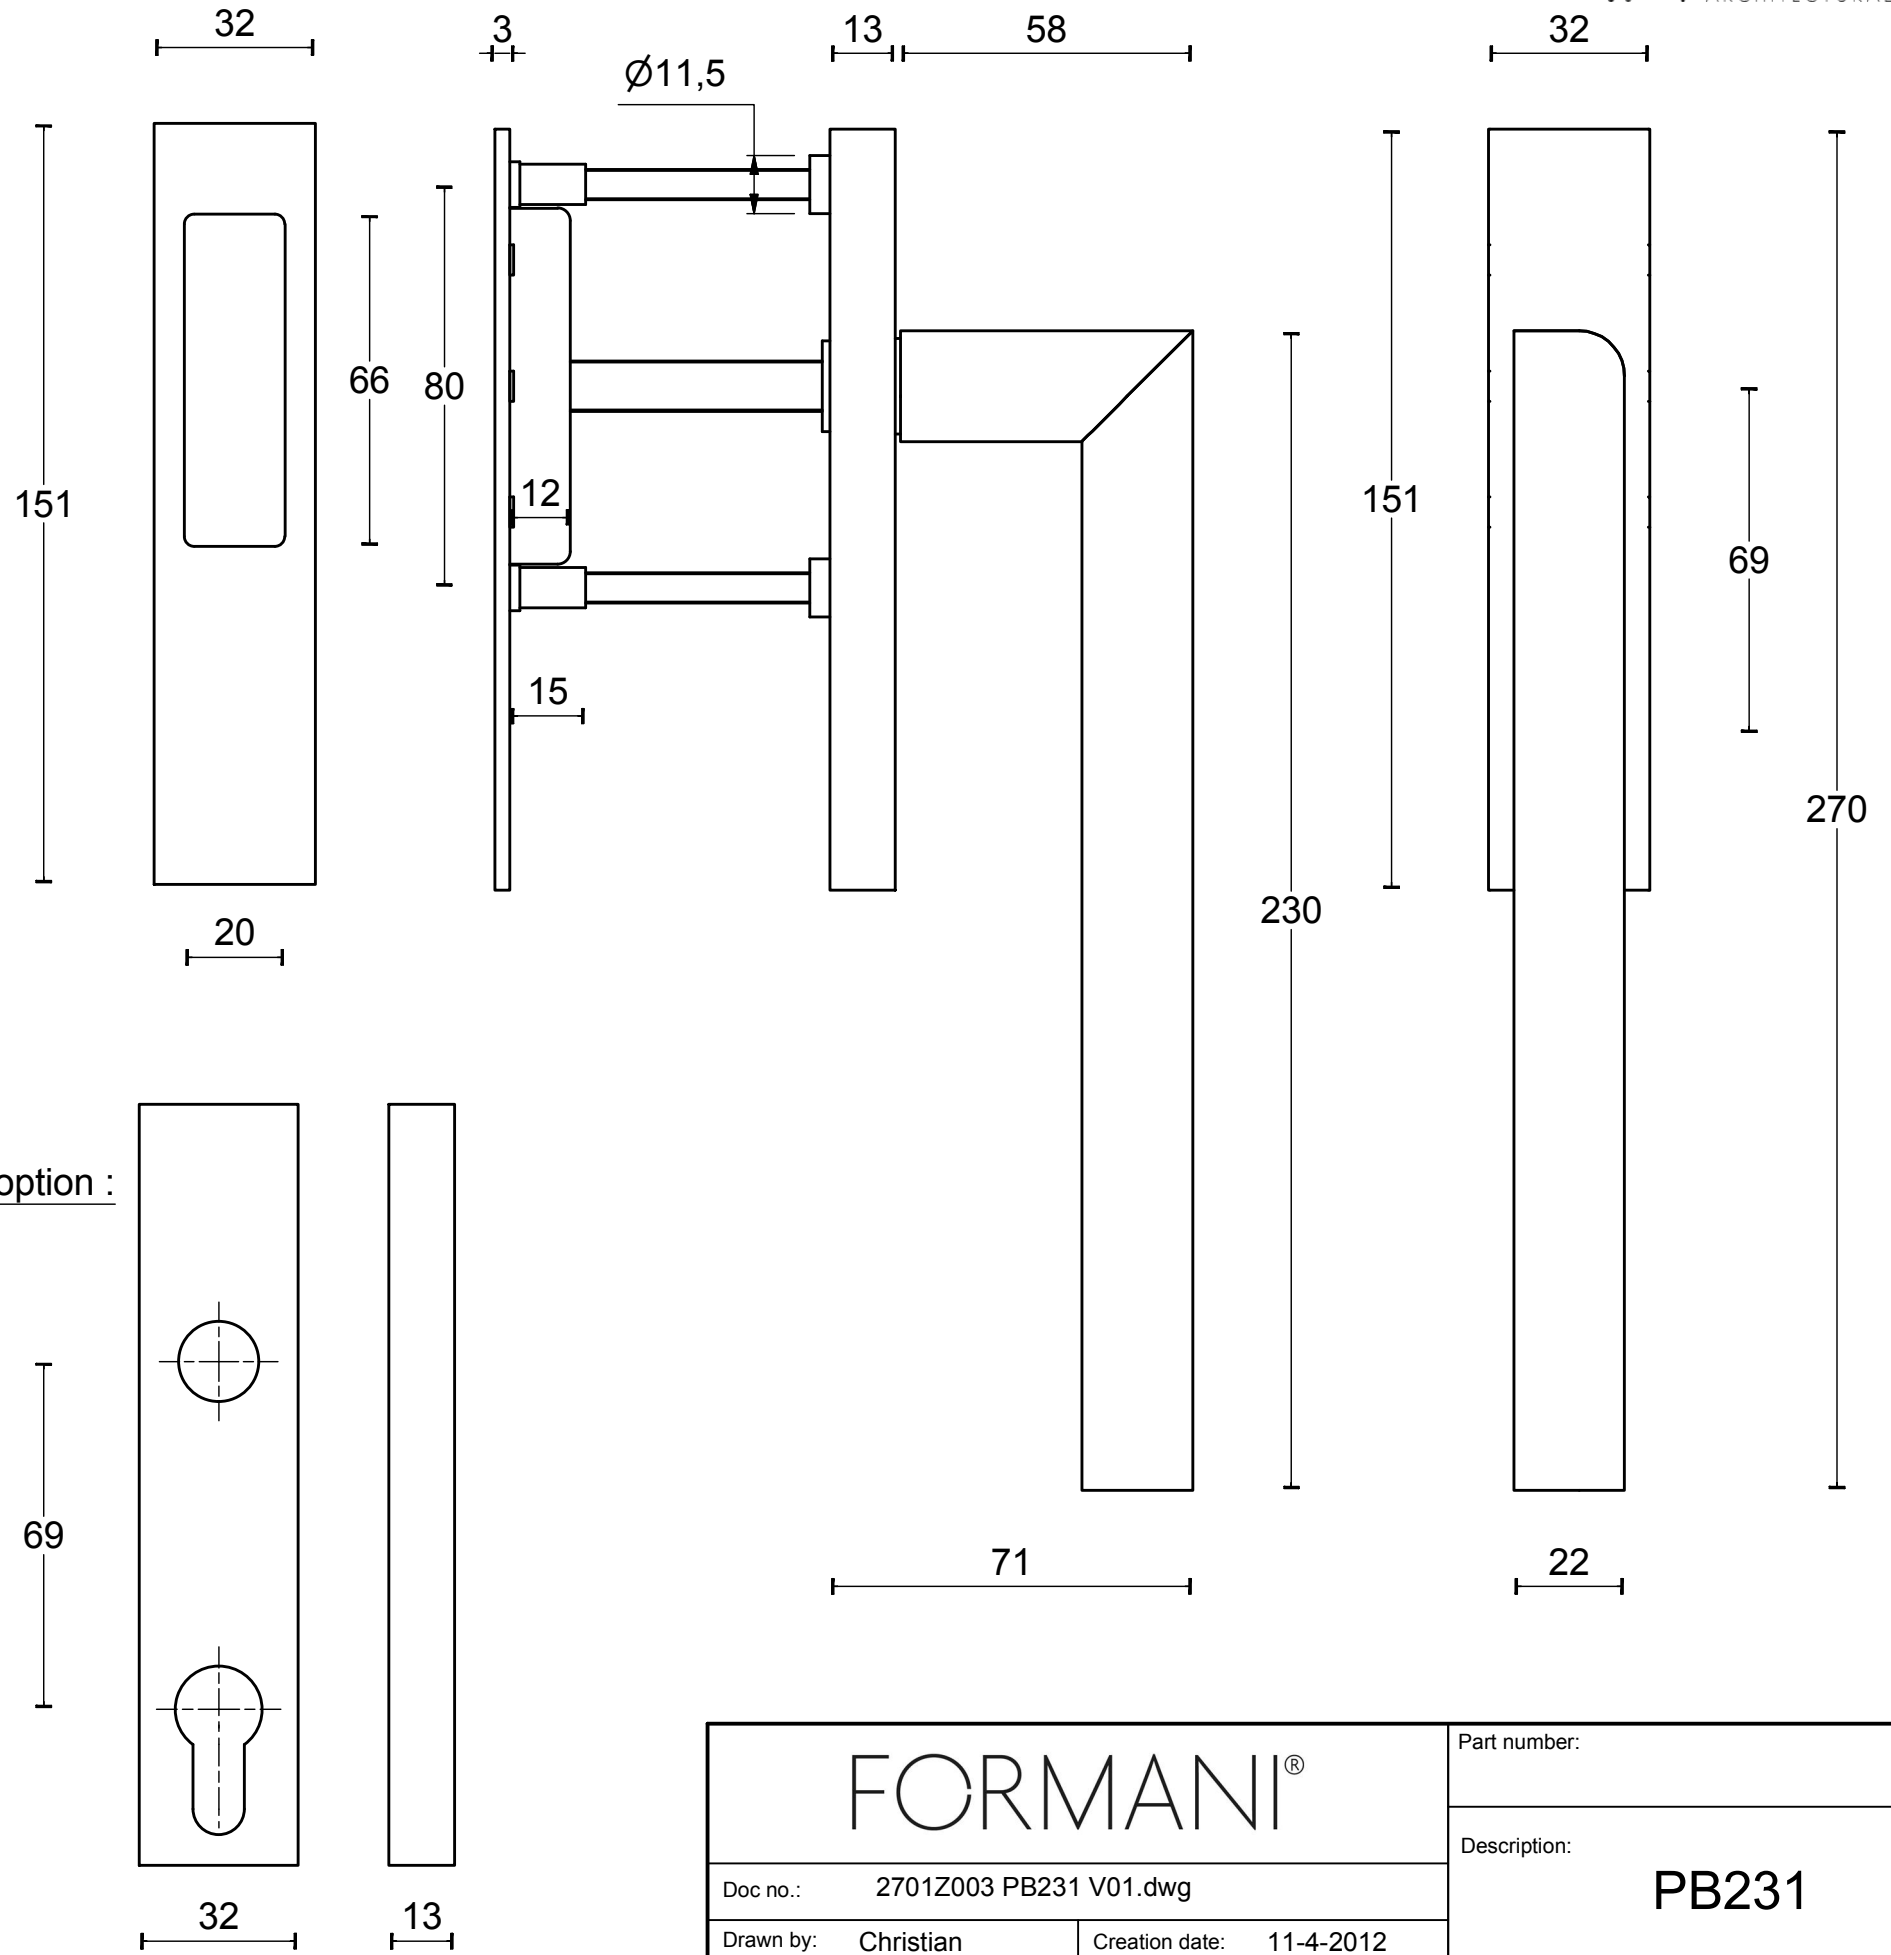

PB231

single solid internal lift-up
sliding door handle with
external flush pull
stainless steel

option :

FORMANI [®]		Part number:	
		PB231	
Doc no.: 2701Z003 PB231 V01.dwg		Description:	
Drawn by: Christian		Creation date: 11-4-2012	
Distributed by Two Tease Architectural Hardware info@twotease.com.au www.twotease.com.au		Format: A3	