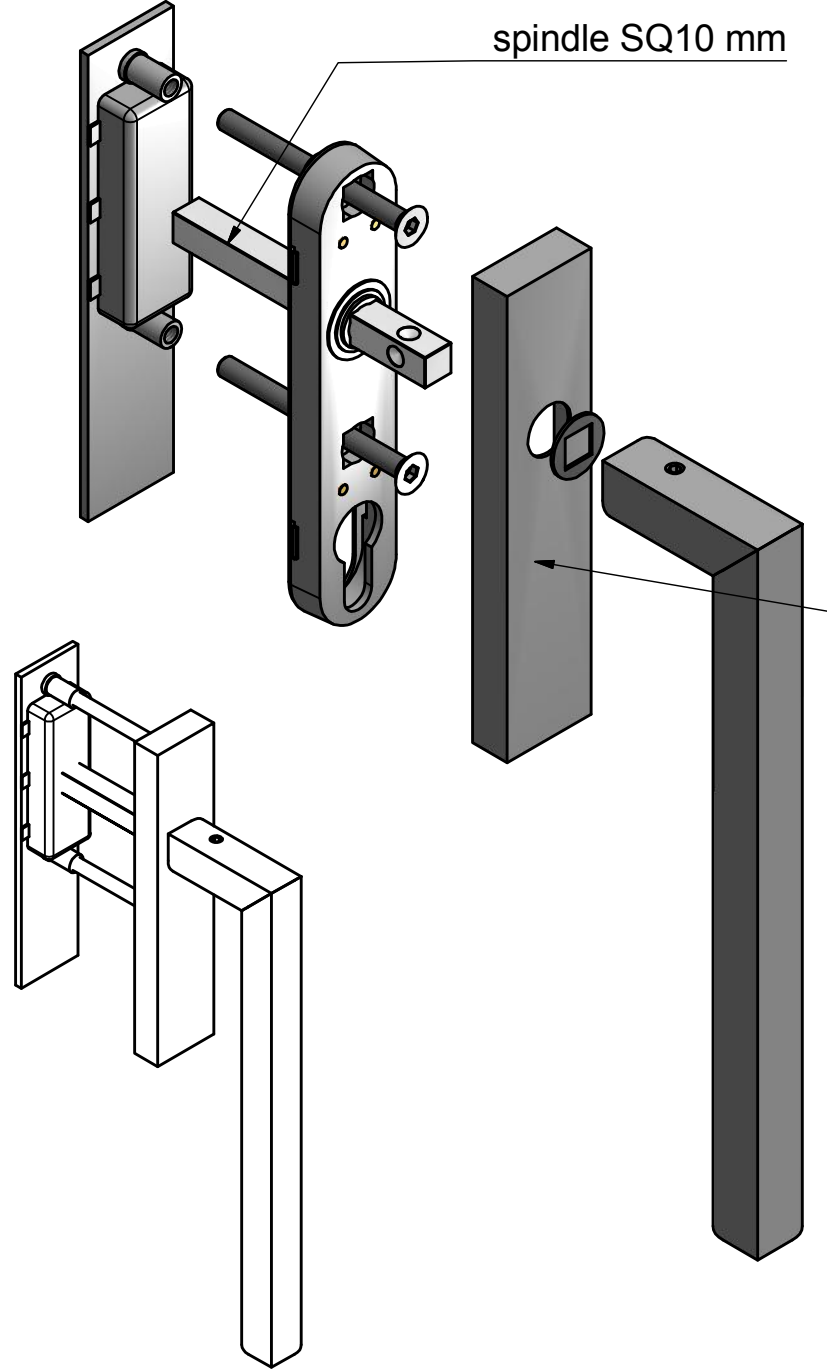

PB231

single solid internal lift-up
sliding door handle with
external flush pull
stainless steel

option :

FORMANI [®]		Part number:	
		PB231	
Doc no.: 2701Z003 PB231 V01.dwg		Description:	
Drawn by: Christian		Creation date: 11-4-2012	
Distributed by Two Tease Architectural Hardware info@twotease.com.au www.twotease.com.au		Format: A3	