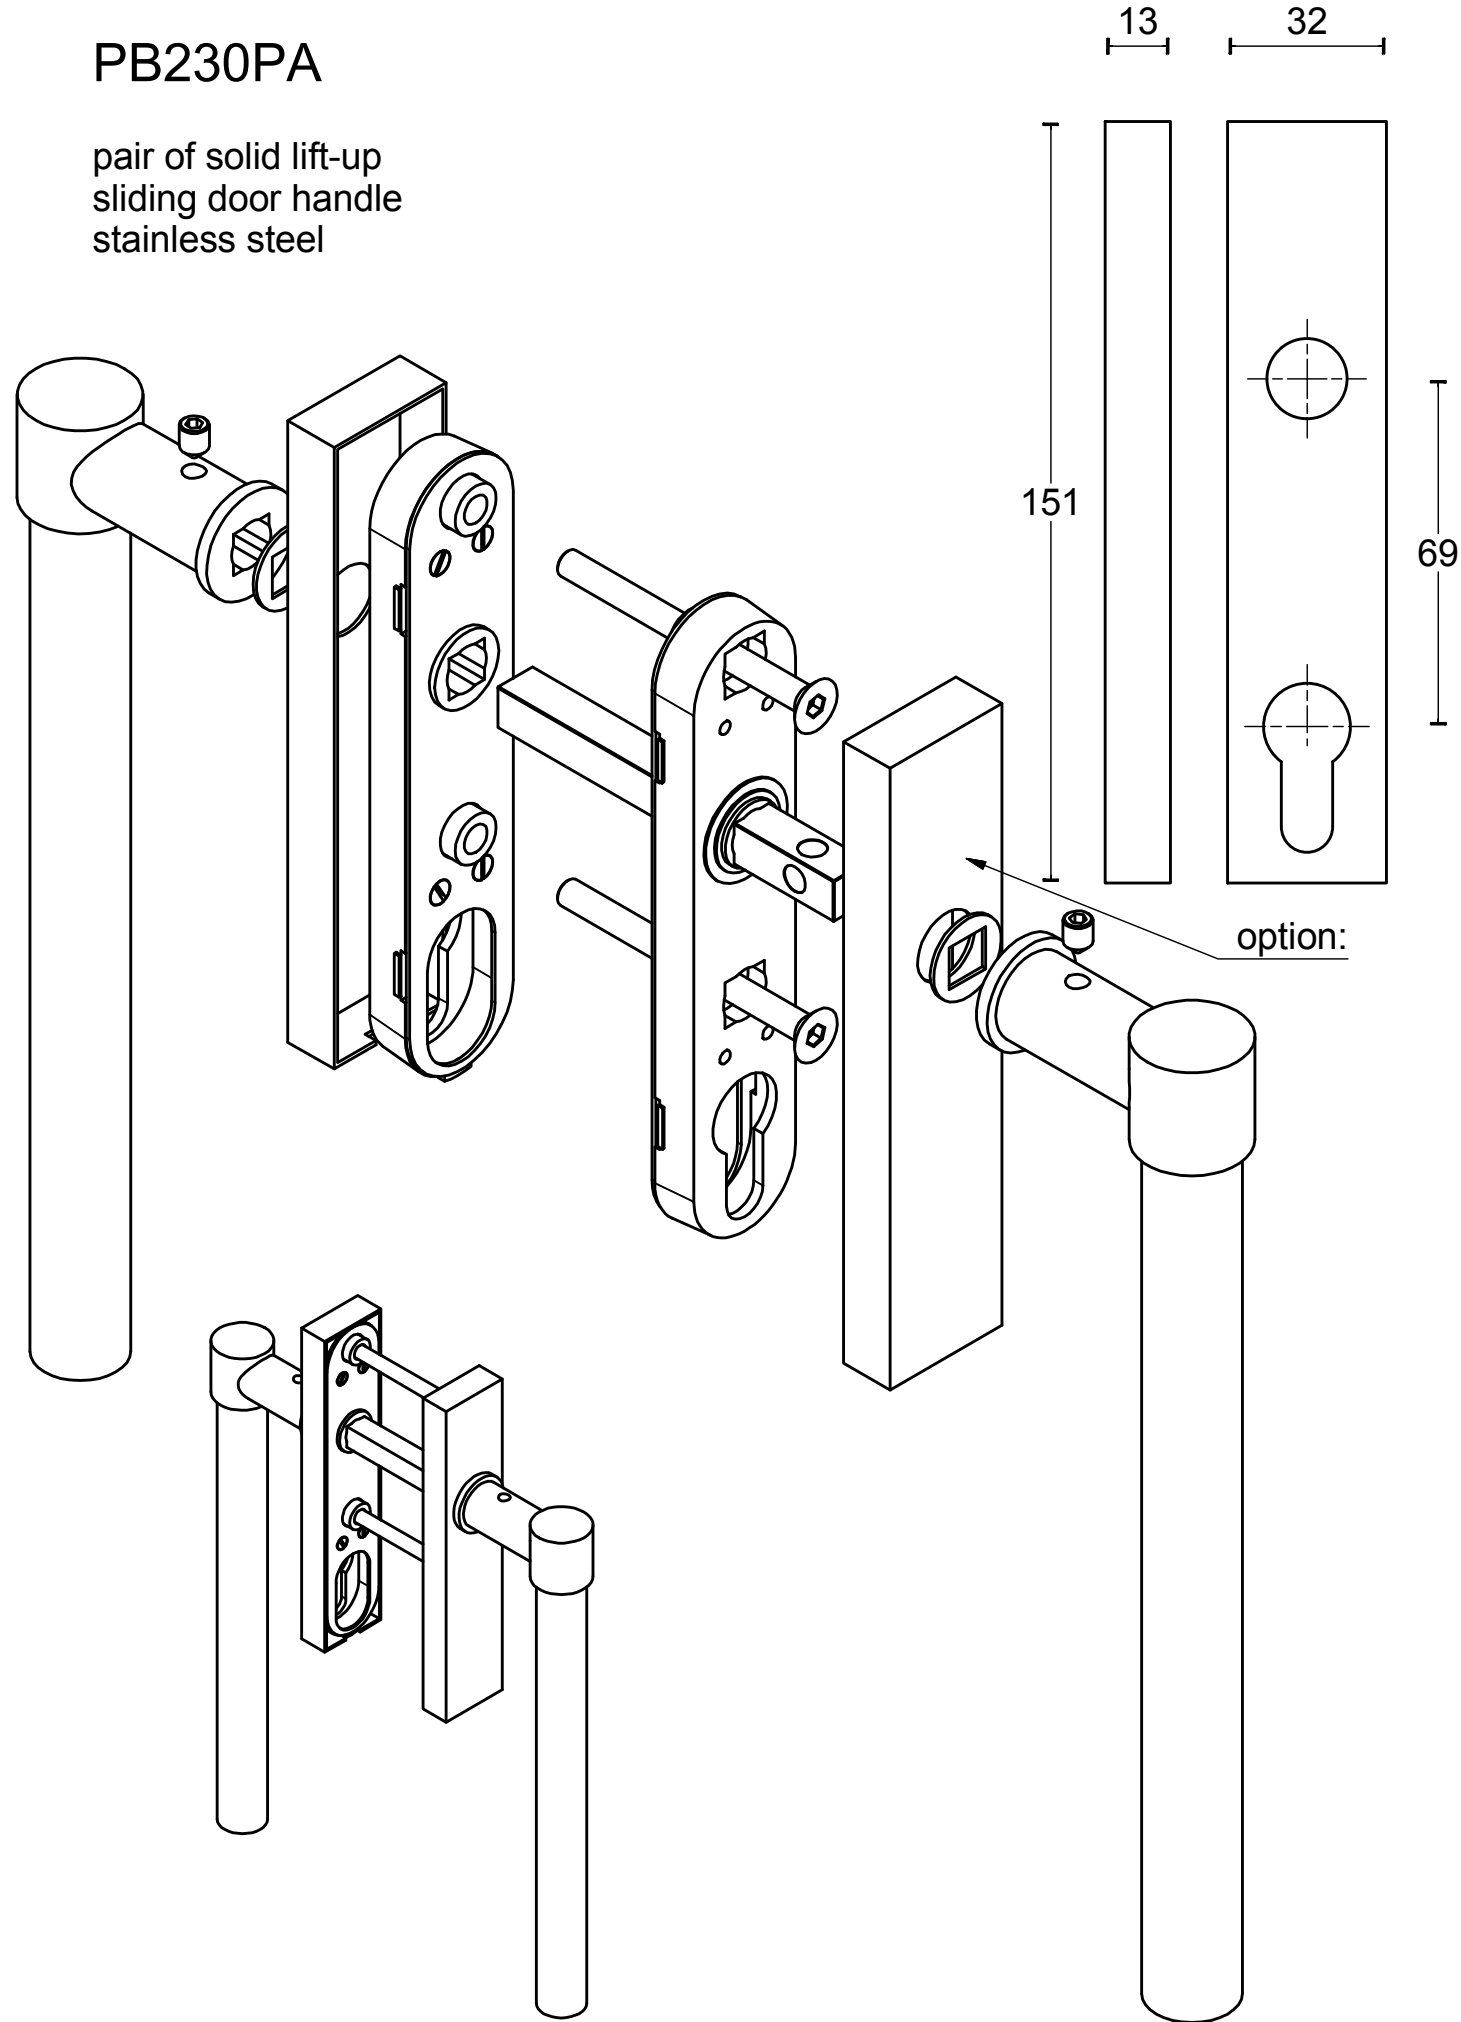

PB230PA

pair of solid lift-up
sliding door handle
stainless steel

TT | TWO TEASE
ARCHITECTURAL HARDWARE

<h1>FORMANI®</h1>		Part number:	
		Description:	
Doc no.:	2701Z001 PB230PA V03.dwg	<h2>PB230PA</h2>	Format:
Drawn by:	Christian Brimbois		Creation date:
A3			