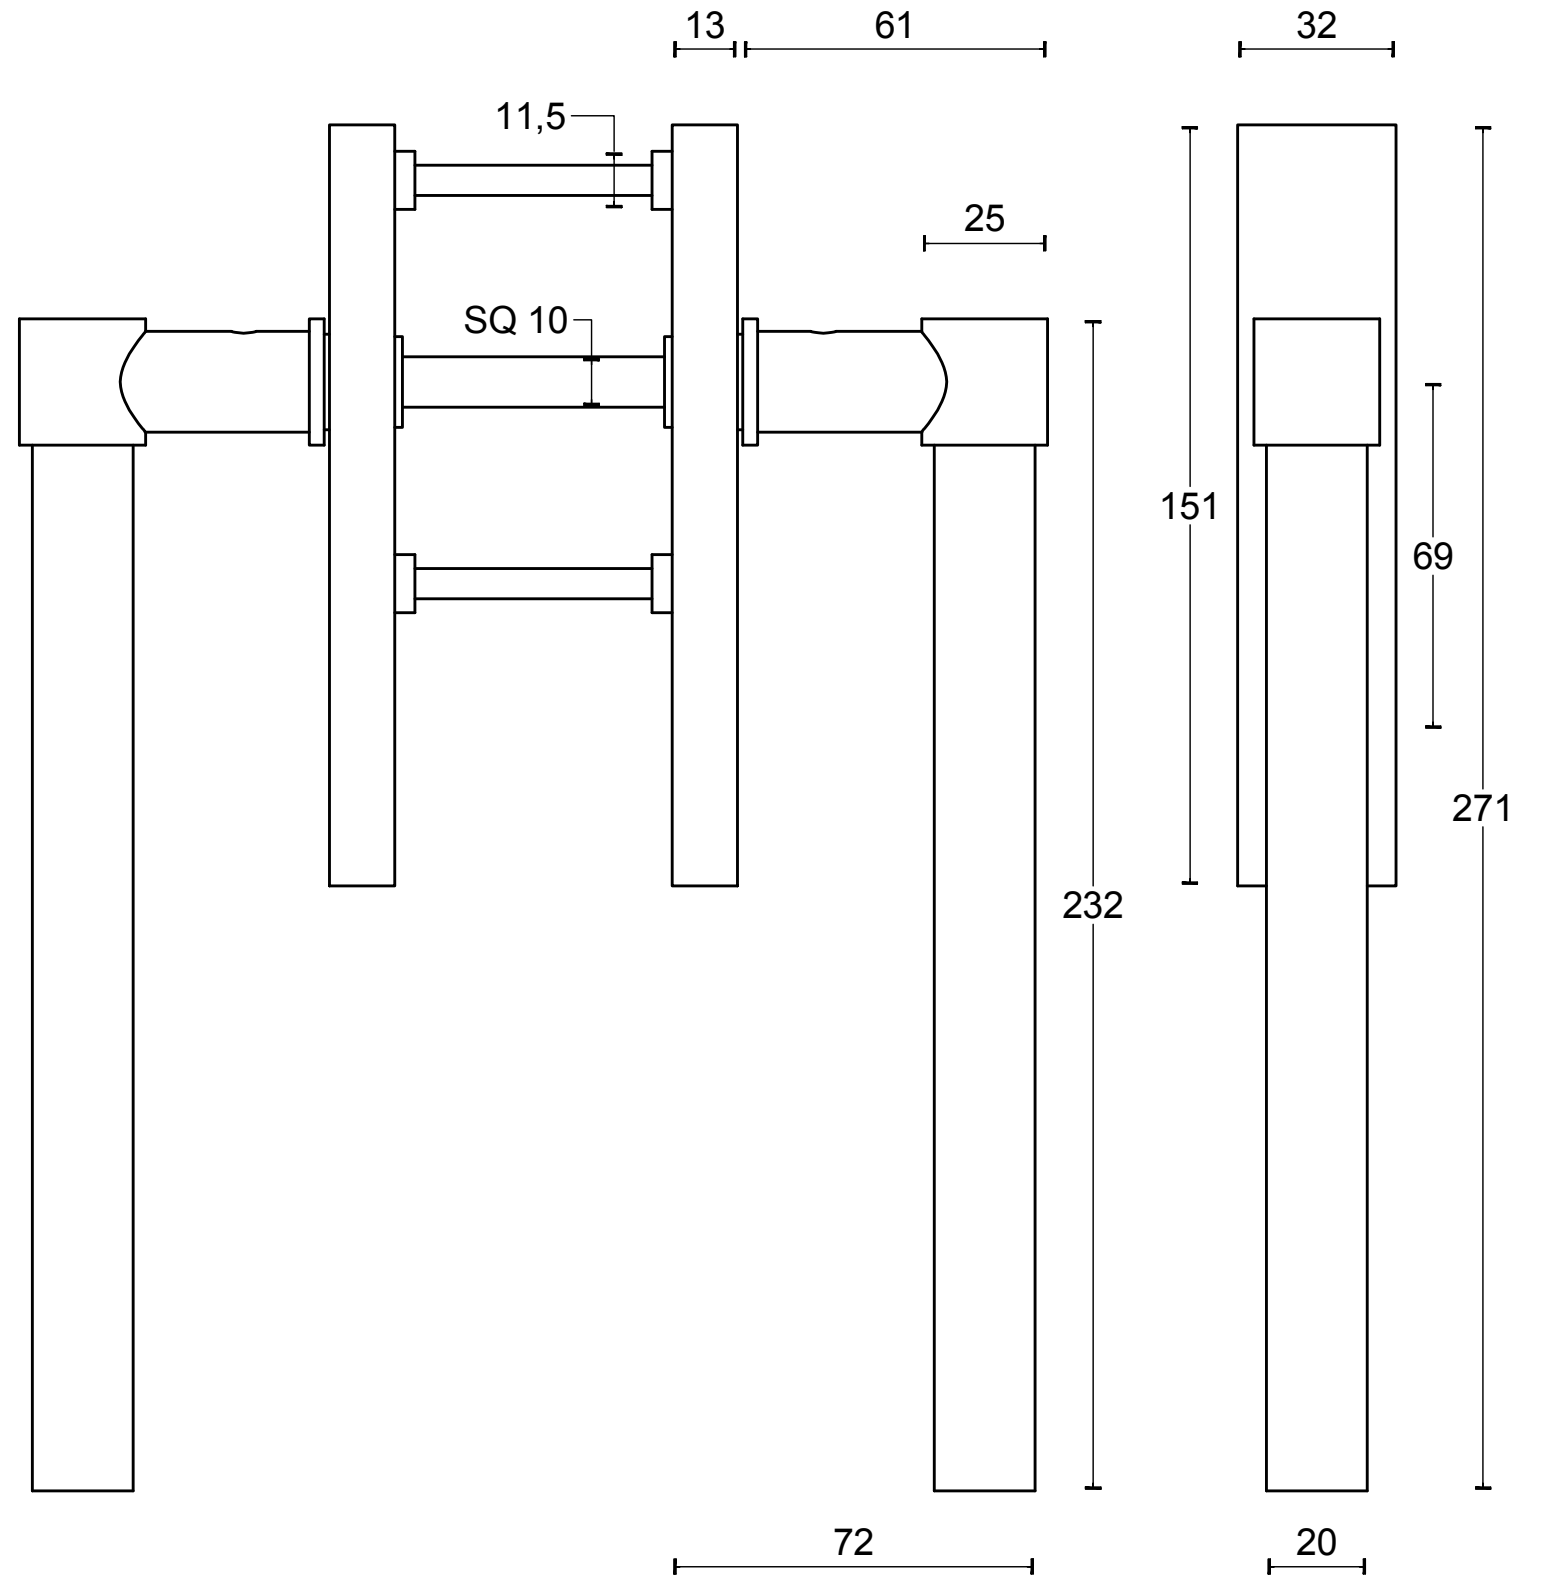

PB230PA

pair of solid lift-up
sliding door handle
stainless steel

TT | TWO TEASE
ARCHITECTURAL HARDWARE

<h1>FORMANI®</h1>		Part number:	
		Description:	
Doc no.:	2701Z001 PB230PA V03.dwg	<h2>PB230PA</h2>	Format:
Drawn by:	Christian Brimbois		Creation date:
A3			