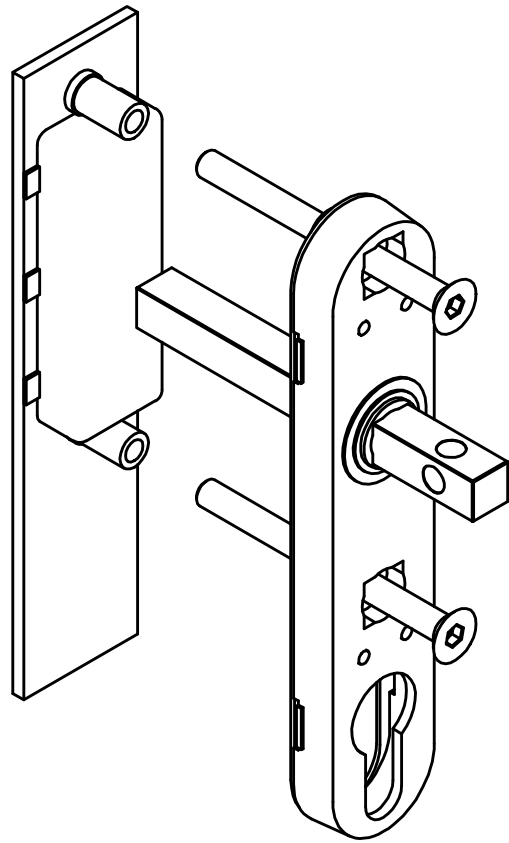

PB230

single solid internal lift-up
sliding door handle with
external flush pull
stainless steel

option:

20

69

31,5

66

80

13

T | TWO TEASE
ARCHITECTURAL HARDWARE

<h1>FORMANI®</h1>		Part number:	
		<h2>PB230</h2>	
Doc no.: 2701Z001 PB230 V02.dwg	Drawn by: Christian Brimbois	Creation date: 26-3-2013	Format: A3
Distributed by Two Tease Architectural Hardware info@twotease.com.au www.twotease.com.au			