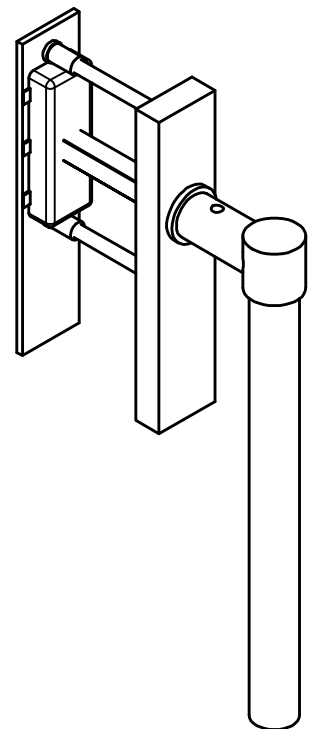

PB230

single solid internal lift-up
sliding door handle with
external flush pull
stainless steel

option:

20

69

31,5

66

80

13

T | TWO TEASE
ARCHITECTURAL HARDWARE

<h1>FORMANI®</h1>		Part number:	
		<h2>PB230</h2>	
Doc no.: 2701Z001 PB230 V02.dwg	Drawn by: Christian Brimbois	Creation date: 26-3-2013	Format: A3
Distributed by Two Tease Architectural Hardware info@twotease.com.au www.twotease.com.au			