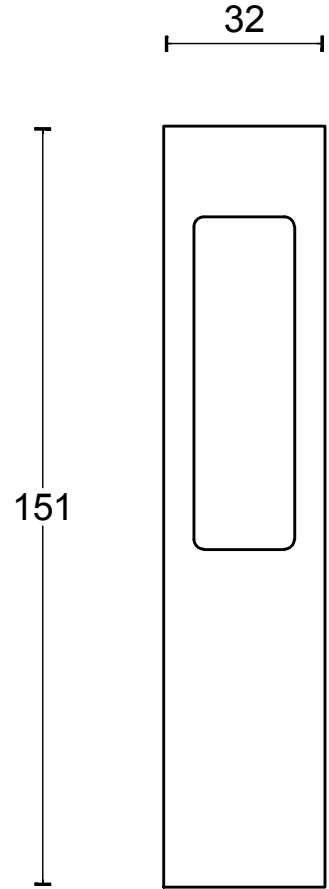

PB230

single solid internal lift-up
sliding door handle with
external flush pull
stainless steel

option:

20

69

31,5

66

80

13

T | TWO TEASE
ARCHITECTURAL HARDWARE

<h1>FORMANI®</h1>		Part number:	
		<h2>PB230</h2>	
Doc no.: 2701Z001 PB230 V02.dwg	Drawn by: Christian Brimbois	Creation date: 26-3-2013	Format: A3
Distributed by Two Tease Architectural Hardware info@twotease.com.au www.twotease.com.au			