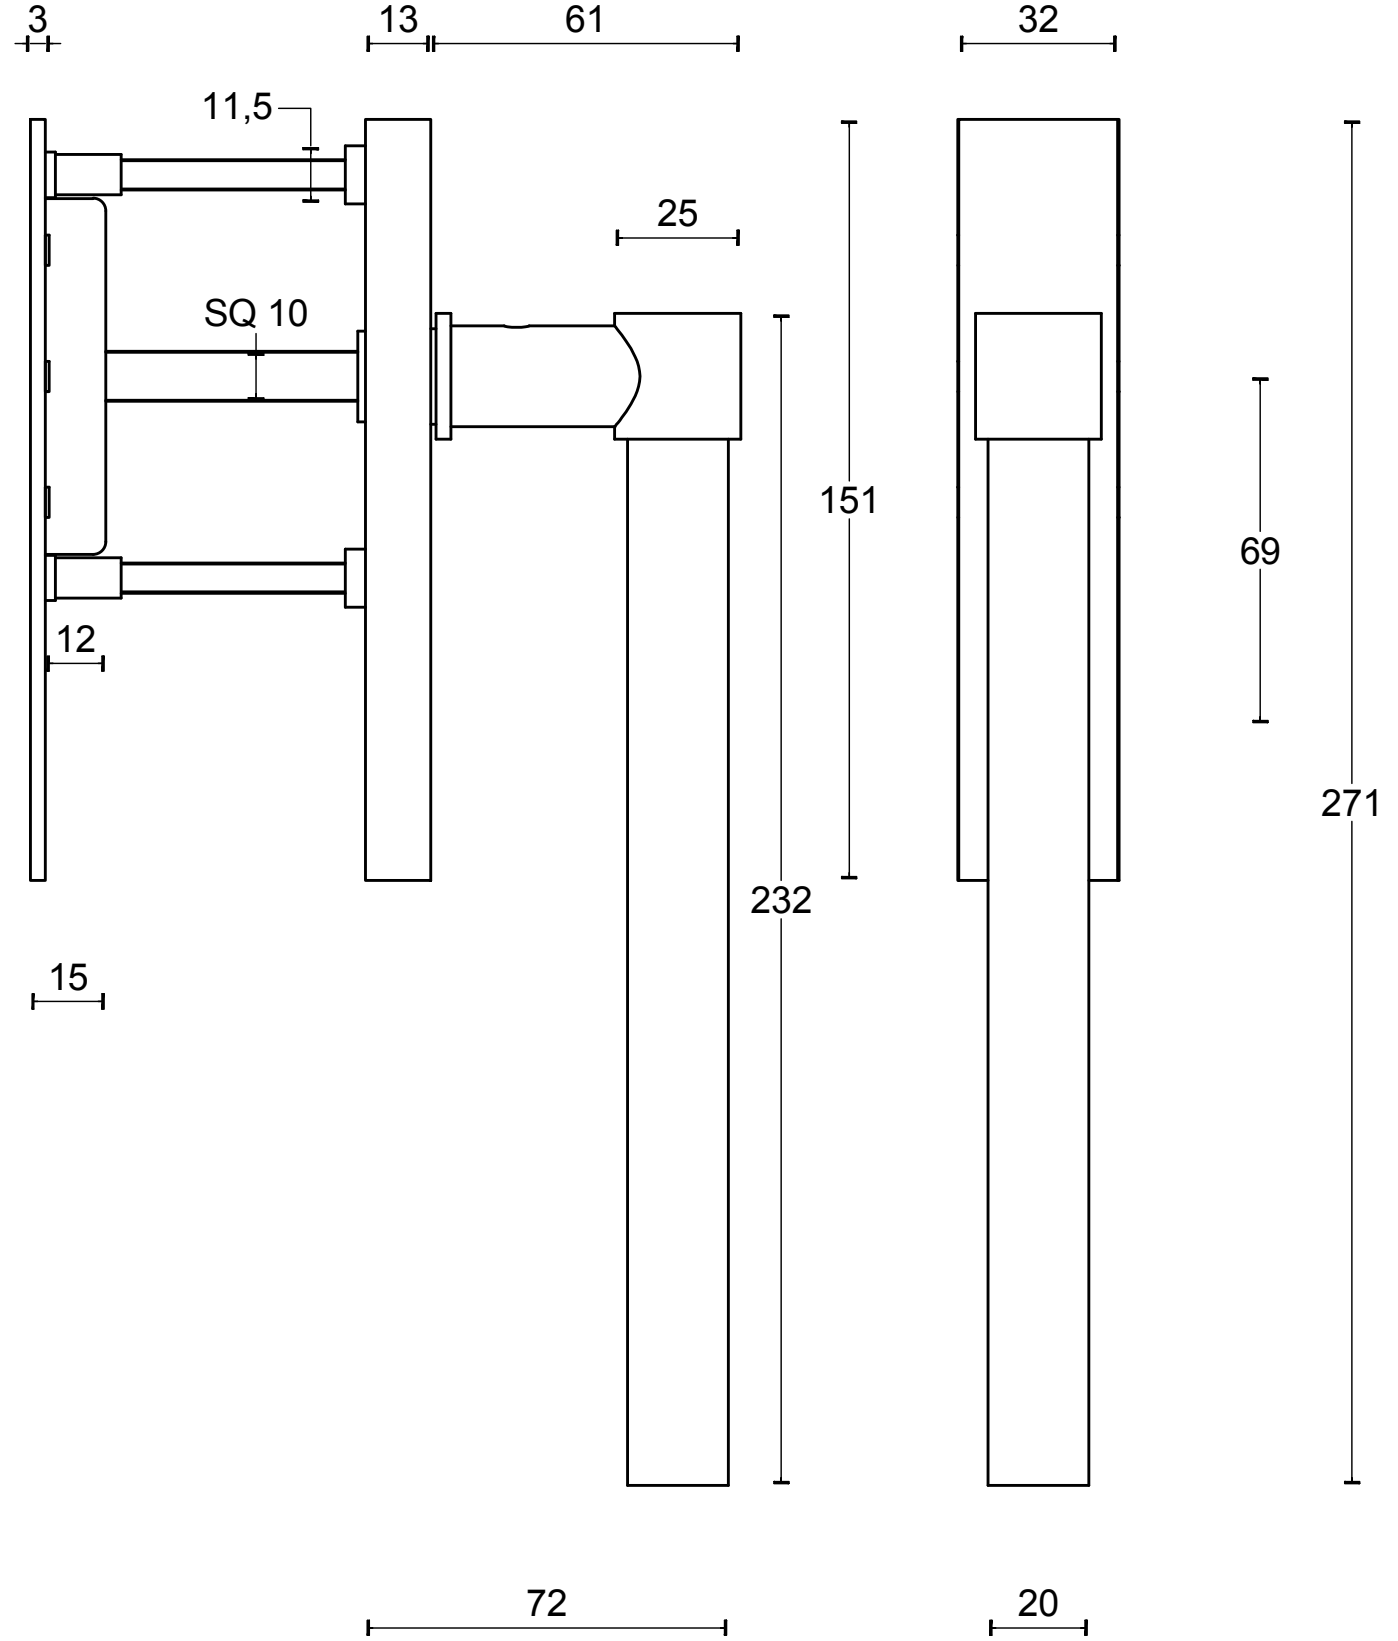

PB230

single solid internal lift-up
sliding door handle with
external flush pull
stainless steel

option:

20

69

31,5

66

80

13

T | TWO TEASE
ARCHITECTURAL HARDWARE

<h1>FORMANI®</h1>		Part number:	
		<h2>PB230</h2>	
Doc no.: 2701Z001 PB230 V02.dwg	Drawn by: Christian Brimbois	Creation date: 26-3-2013	Format: A3
Distributed by Two Tease Architectural Hardware info@twotease.com.au www.twotease.com.au			