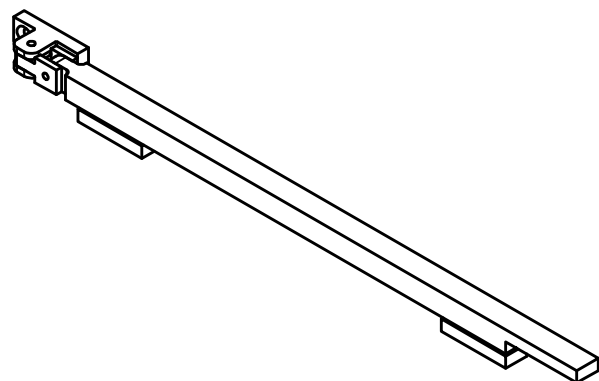

LSQ305

solide casement stay with two pins
including slide guide channel
stainless steel

FORMANI[®]		Part number:	
		Description: LSQ305	
Doc no.: 2503Z021 LSQ305 V02.dwg	Drawn by: Christian Brimbois	Creation date: 1-9-2017	Format: A3
Distributed by Two Tease Architectural Hardware info@twotease.com.au www.twotease.com.au			