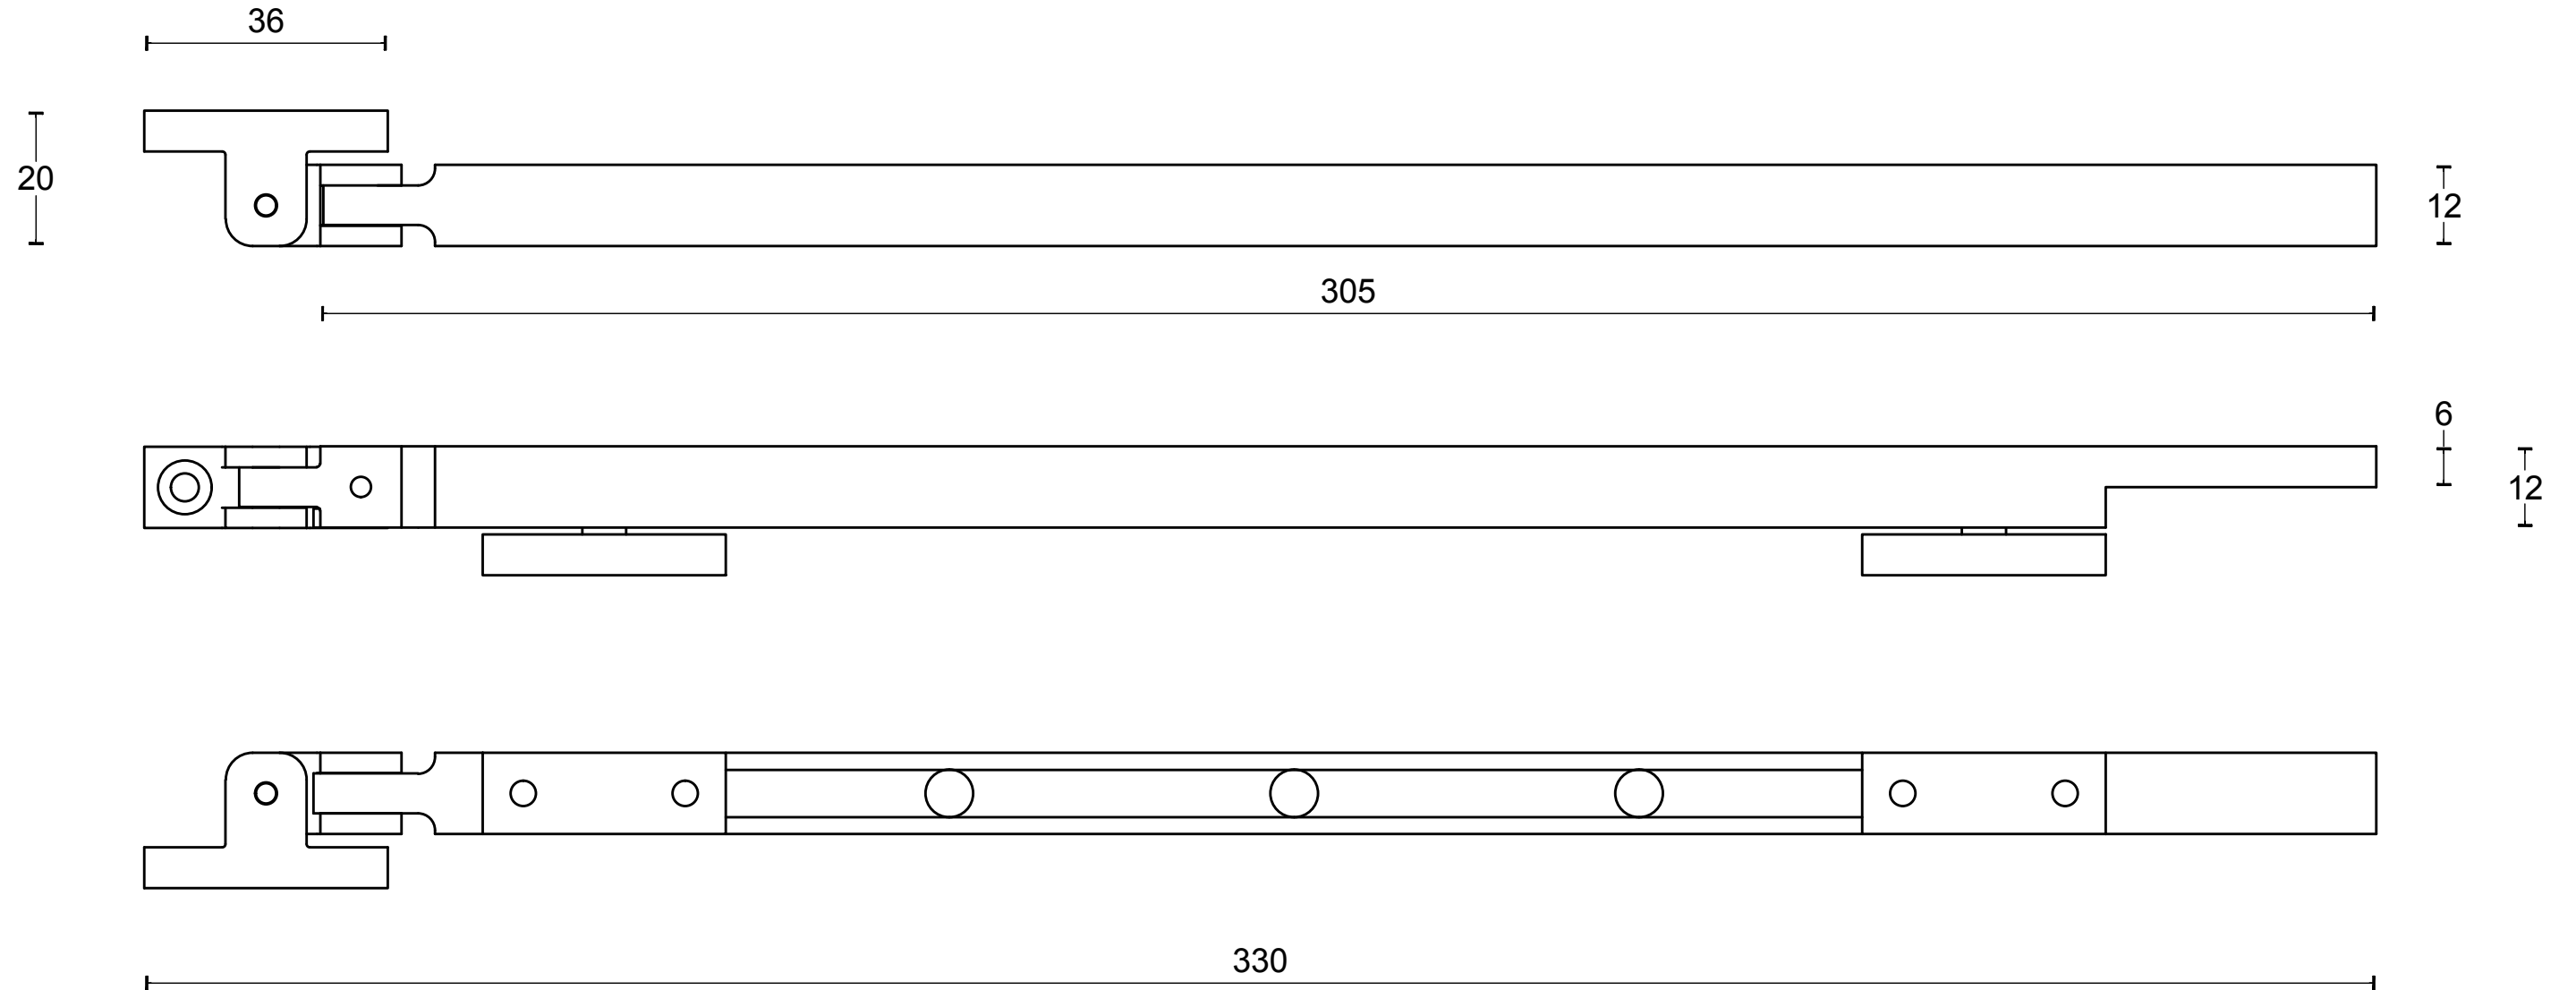

LSQ305

solide casement stay with two pins
including slide guide channel
stainless steel

FORMANI[®]		Part number:	
		Description: LSQ305	
Doc no.: 2503Z021 LSQ305 V02.dwg	Drawn by: Christian Brimbois	Creation date: 1-9-2017	Format: A3
Distributed by Two Tease Architectural Hardware info@twotease.com.au www.twotease.com.au			