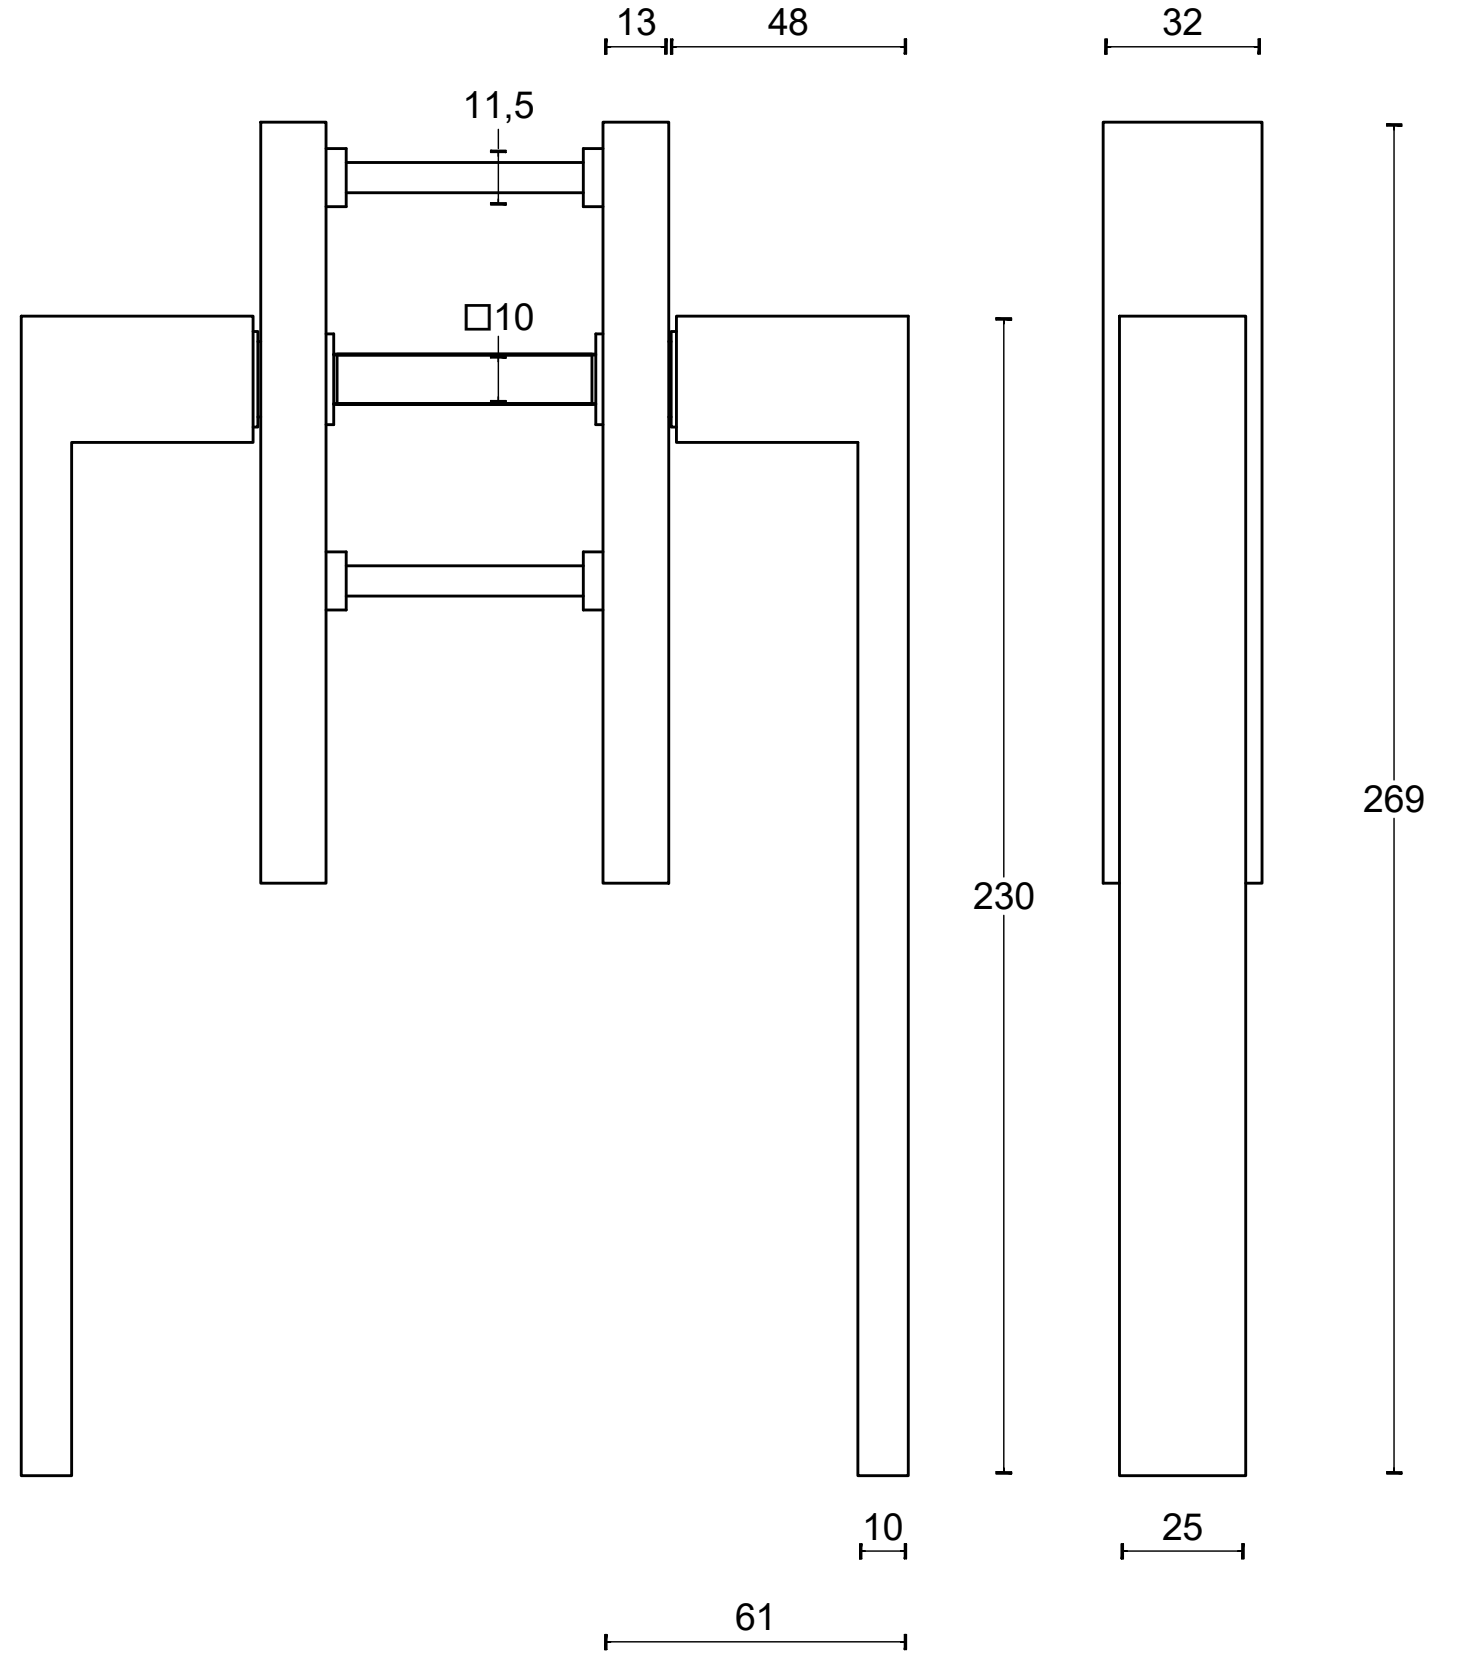

# LSQ231PA

pair of solid lift-up  
sliding door handles  
stainless steel

**T** | TWO TEASE  
ARCHITECTURAL HARDWARE

<h1>FORMANI®</h1>		Part number:	
		Description:	
Doc no.:	2501Z051 LSQ231PA V02.dwg	<h2>LSQ231PA</h2>	Format:
Drawn by:	Christian Brimbois		Creation date:
Distributed by Two Tease Architectural Hardware   info@twotease.com.au   www.twotease.com.au			<h2>A3</h2>