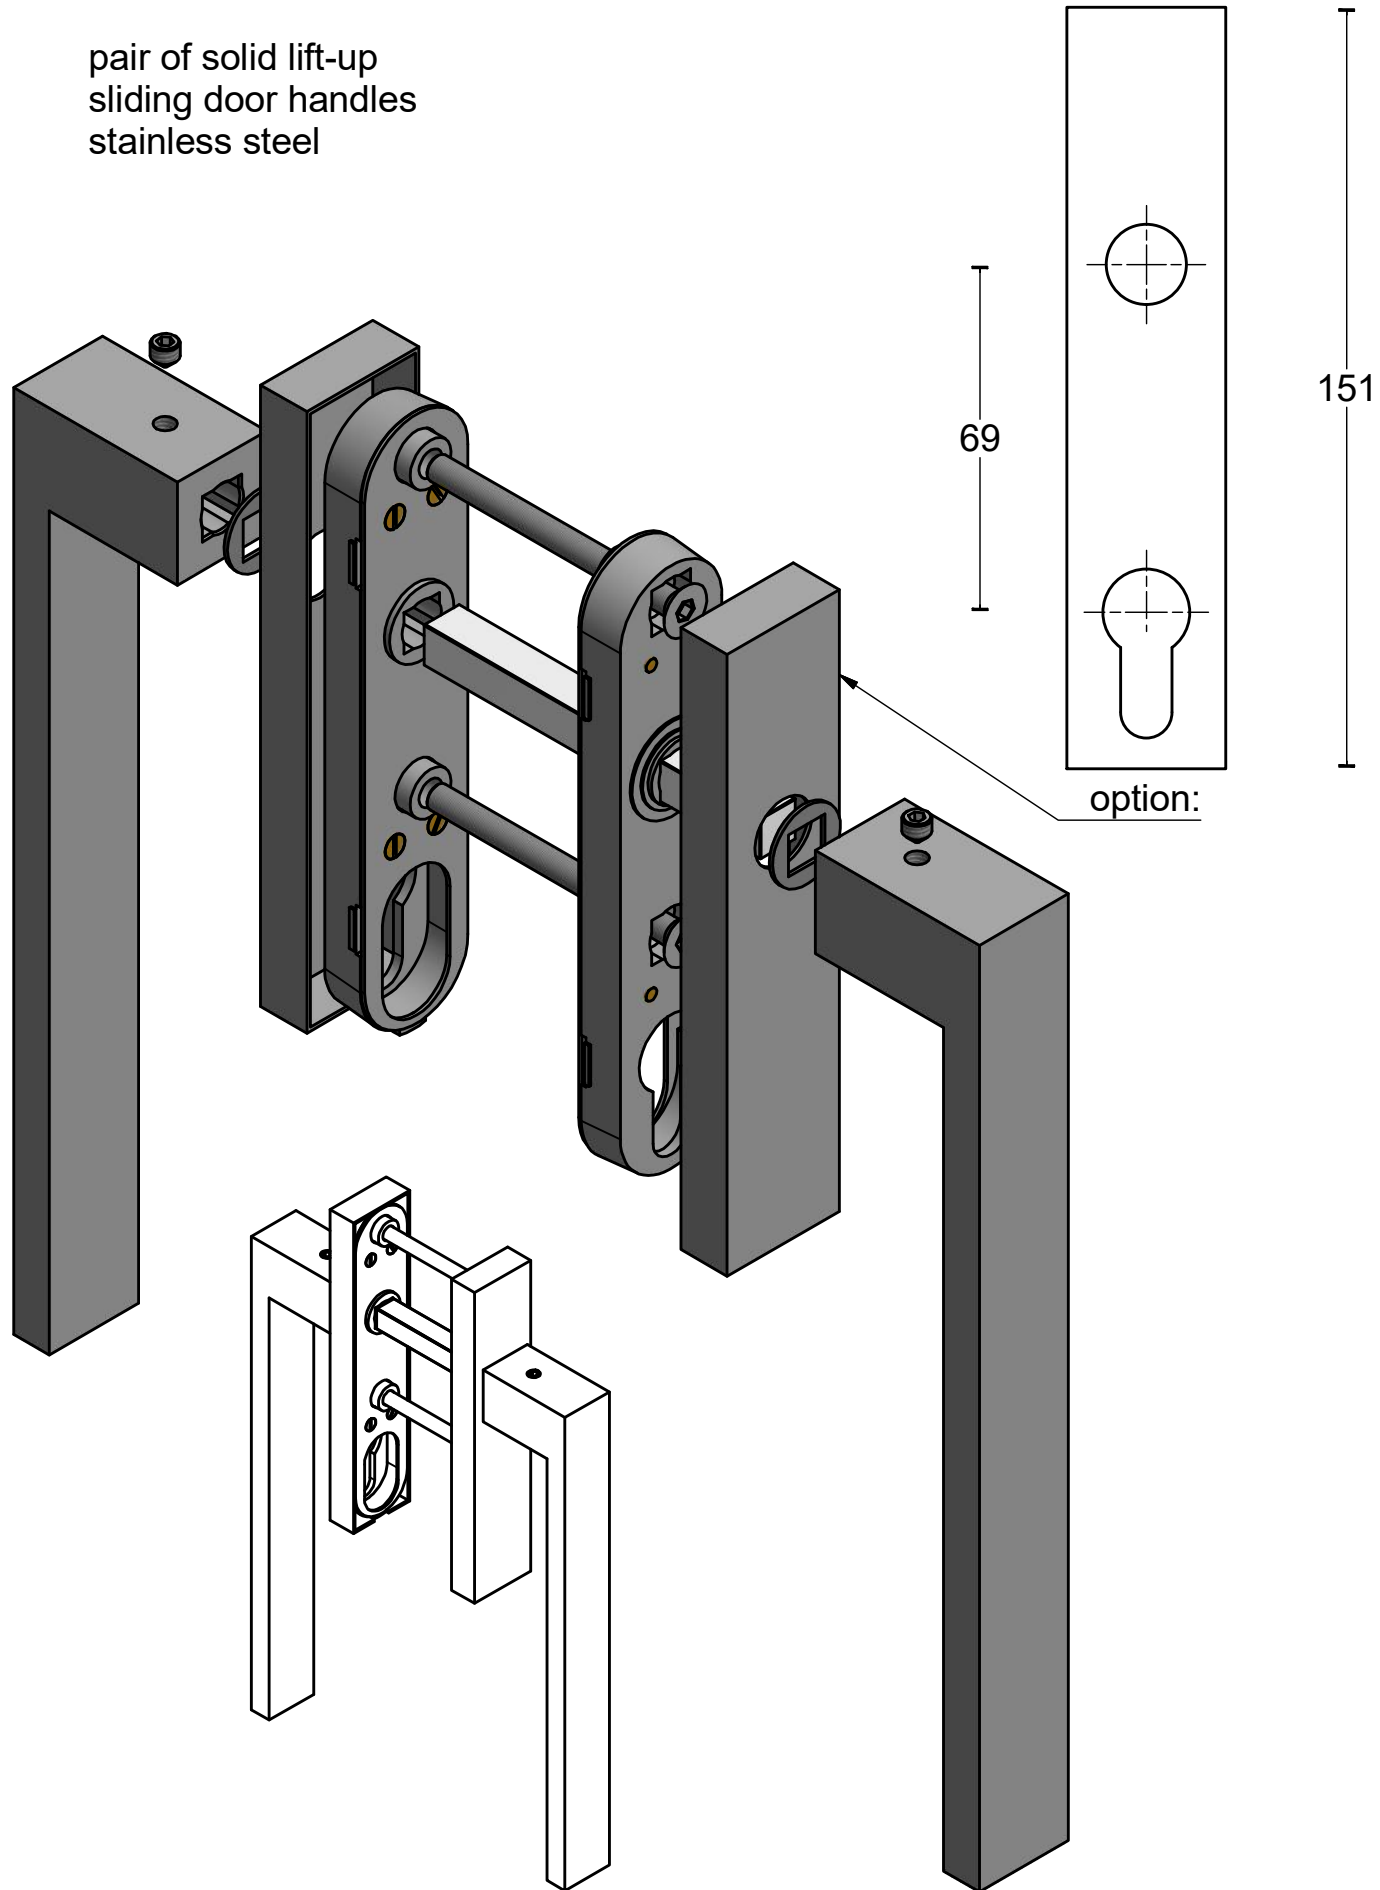

# LSQ231PA

pair of solid lift-up  
sliding door handles  
stainless steel

**T** | TWO TEASE  
ARCHITECTURAL HARDWARE

<h1>FORMANI®</h1>		Part number:	
		Description:	
Doc no.:	2501Z051 LSQ231PA V02.dwg	<h2>LSQ231PA</h2>	Format:
Drawn by:	Christian Brimbois		Creation date:
Distributed by Two Tease Architectural Hardware   info@twotease.com.au   www.twotease.com.au			<h2>A3</h2>