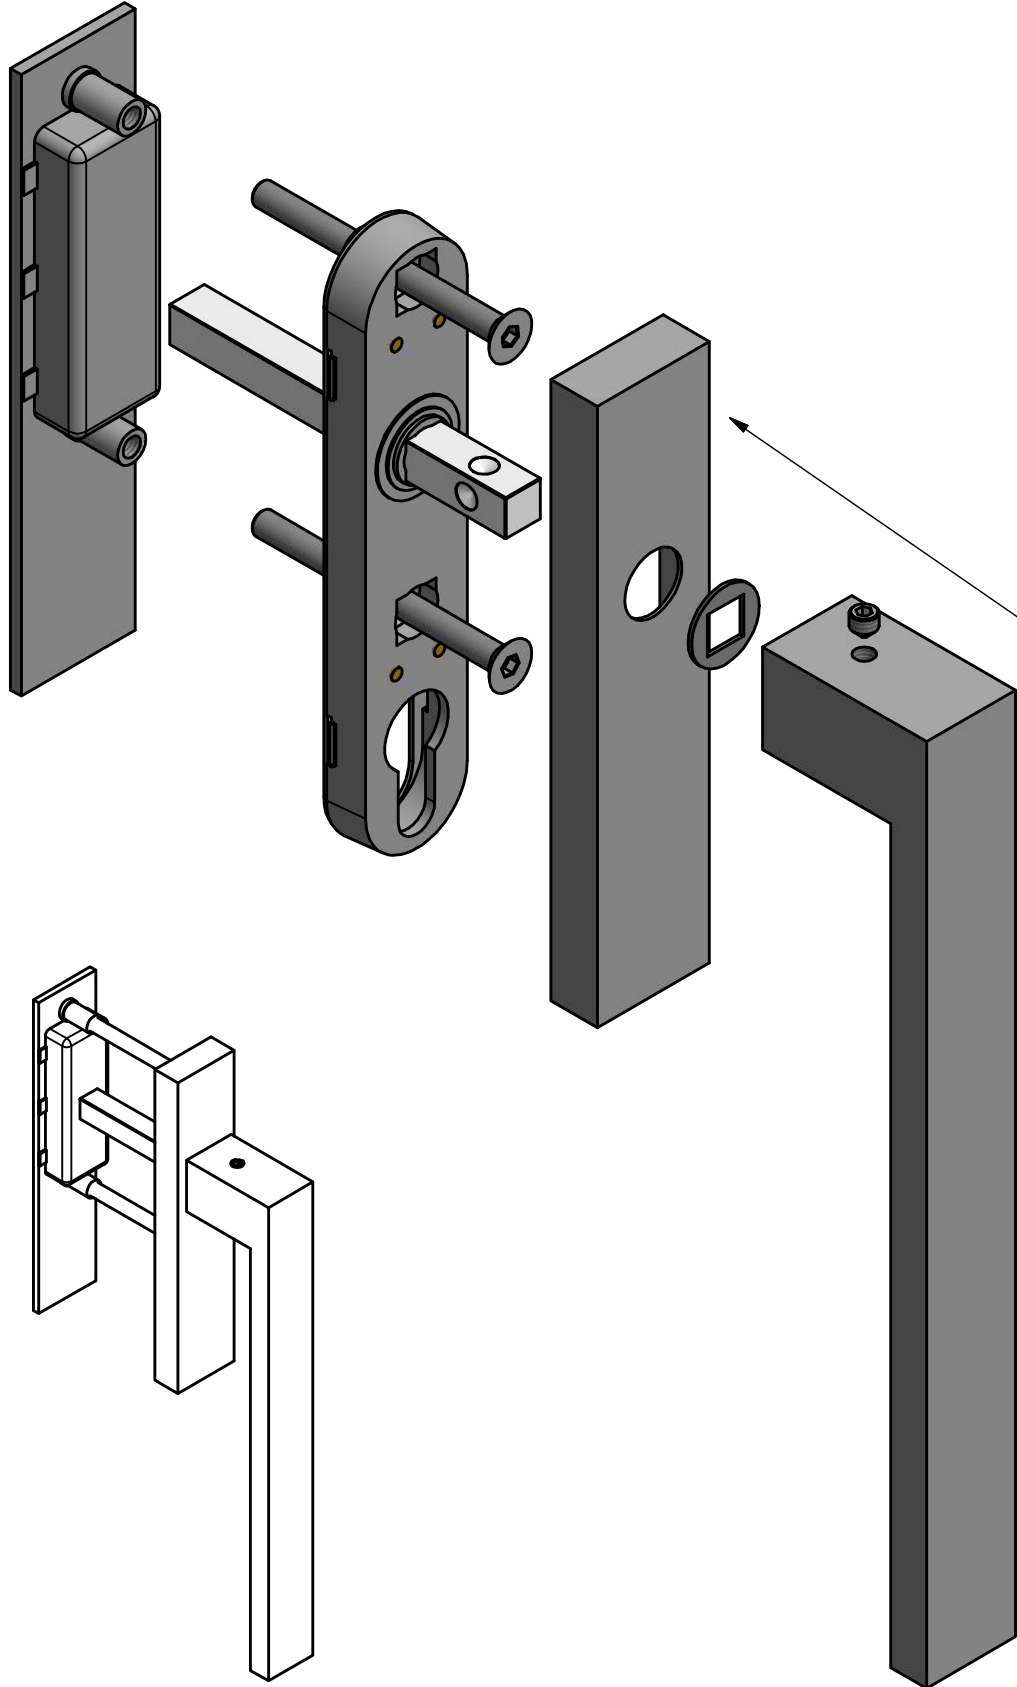

LSQ231

single solid internal lift-up
sliding door handle with
external flush pull
stainless steel

T | TWO TEASE
ARCHITECTURAL HARDWARE

FORMANI®		Part number:	
		LSQ231	
Doc no.: 2501Z051 LSQ231 V02.dwg			
Drawn by: Christian Brimbois		Creation date: 18-9-2017	
Distributed by Two Tease Architectural Hardware info@twotease.com.au www.twotease.com.au			