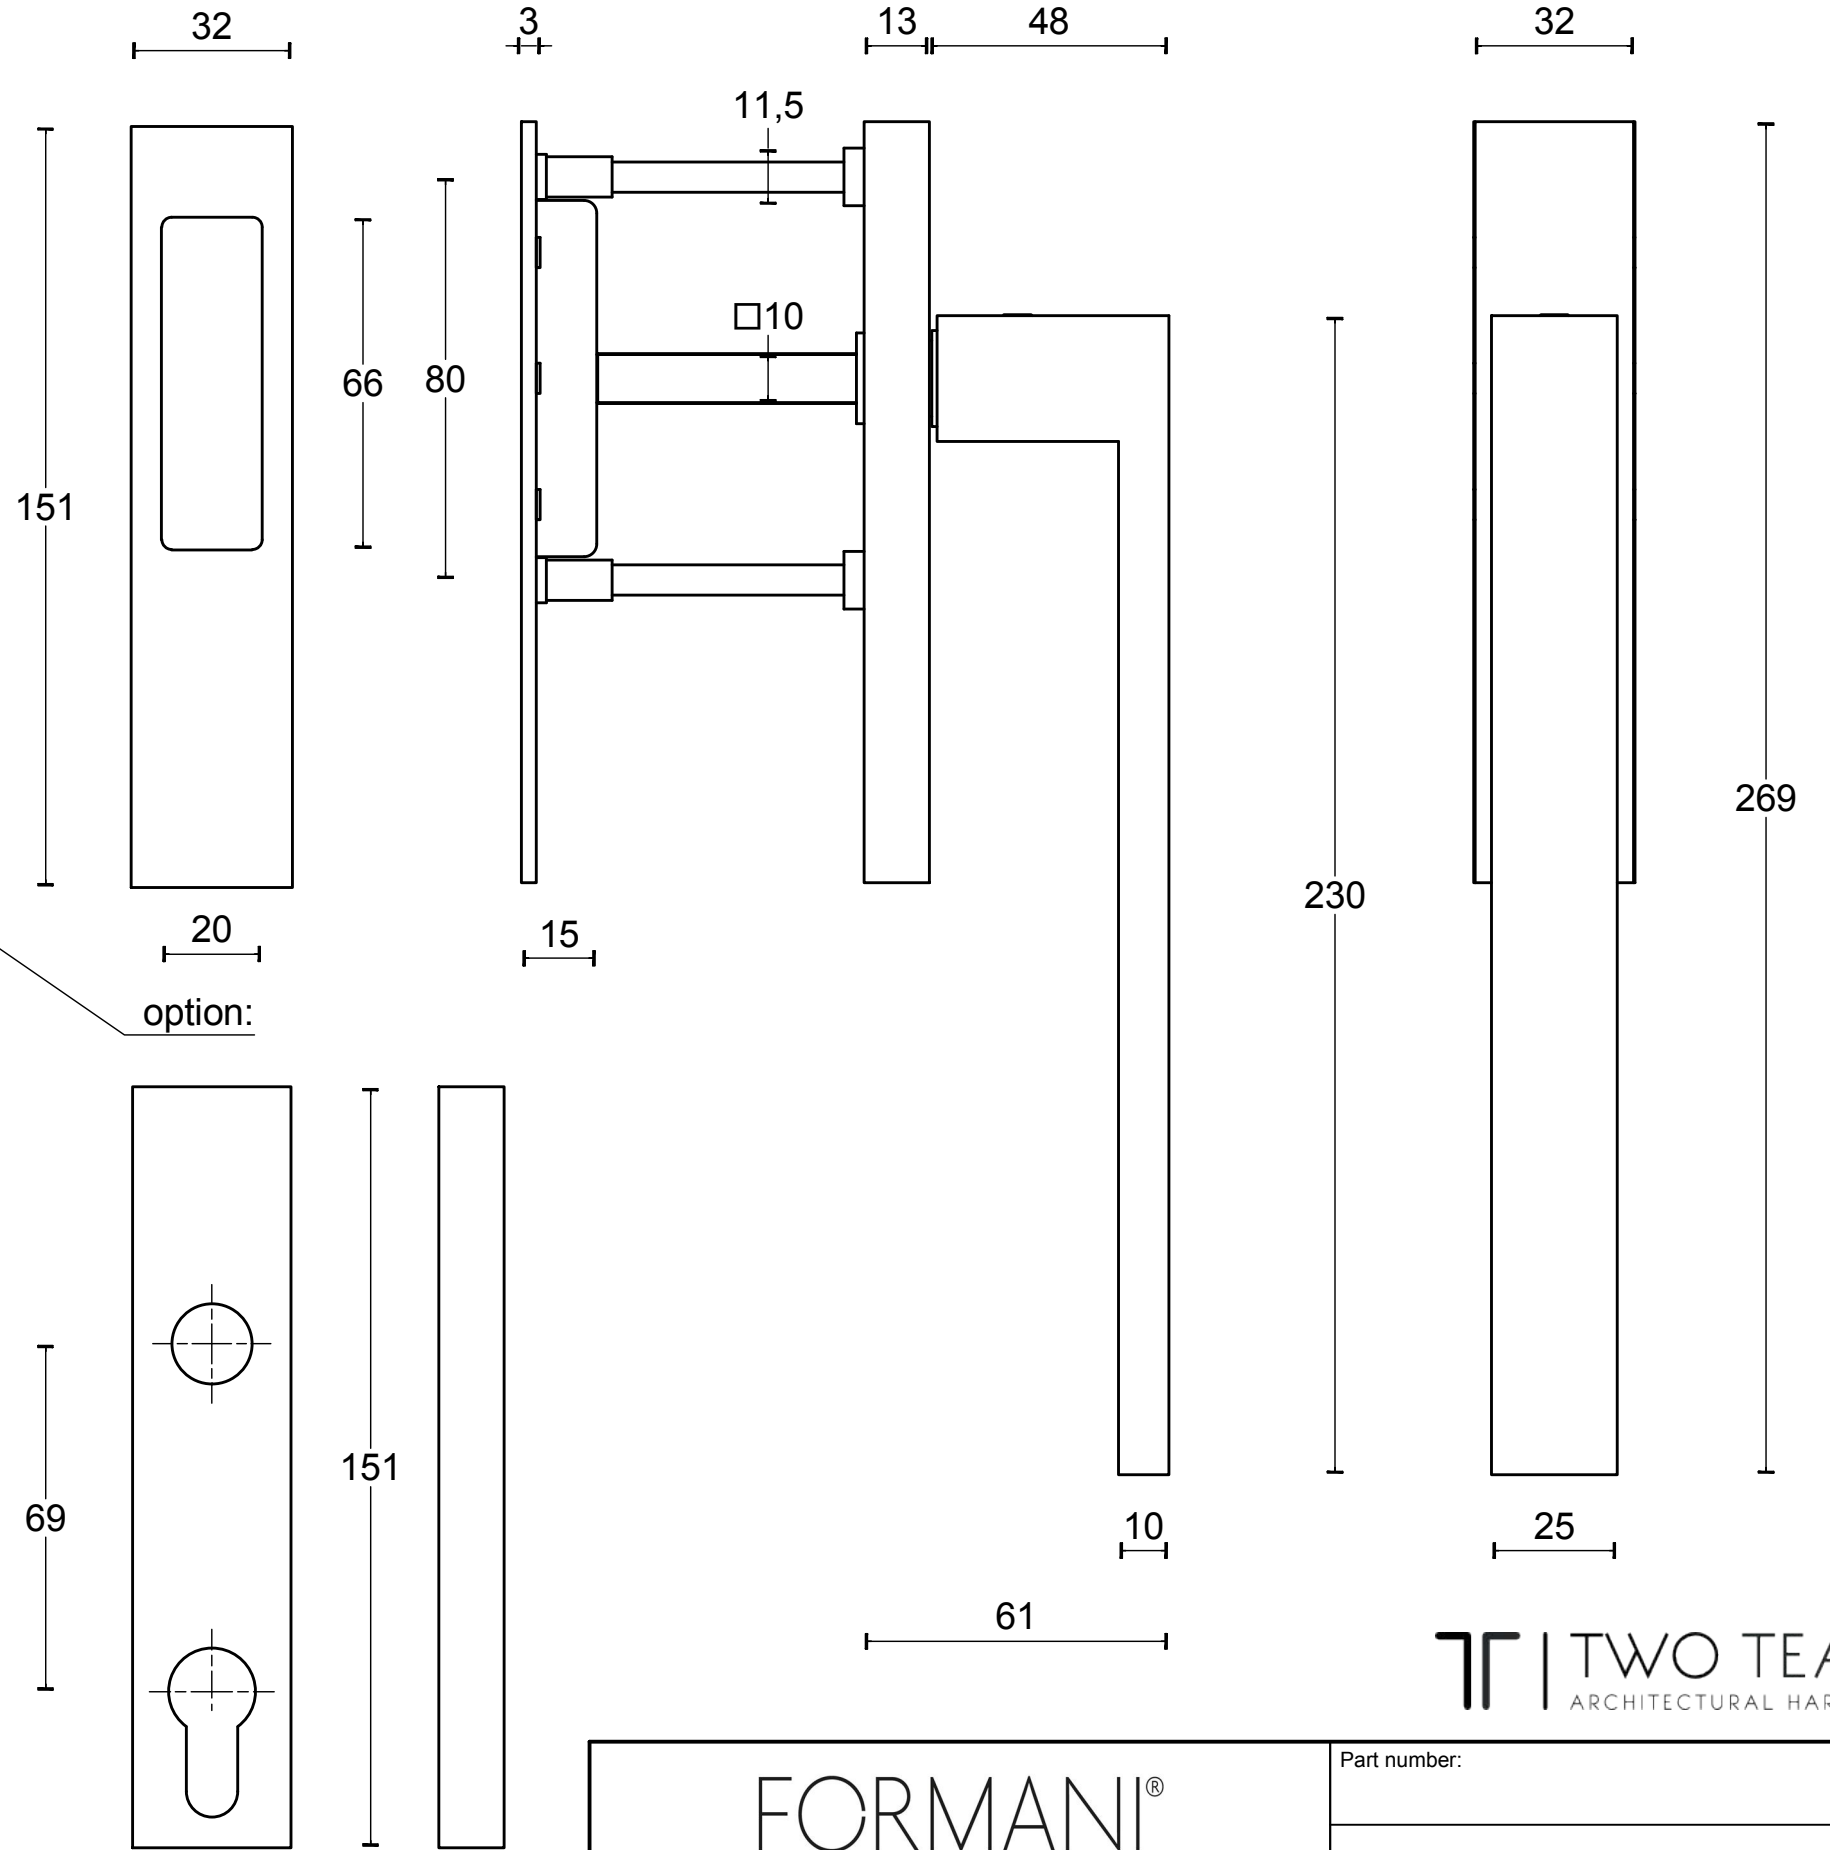

LSQ231

single solid internal lift-up
sliding door handle with
external flush pull
stainless steel

T | TWO TEASE
ARCHITECTURAL HARDWARE

FORMANI®		Part number:	
		LSQ231	
Doc no.: 2501Z051 LSQ231 V02.dwg			
Drawn by: Christian Brimbois		Creation date: 18-9-2017	
Distributed by Two Tease Architectural Hardware info@twotease.com.au www.twotease.com.au			