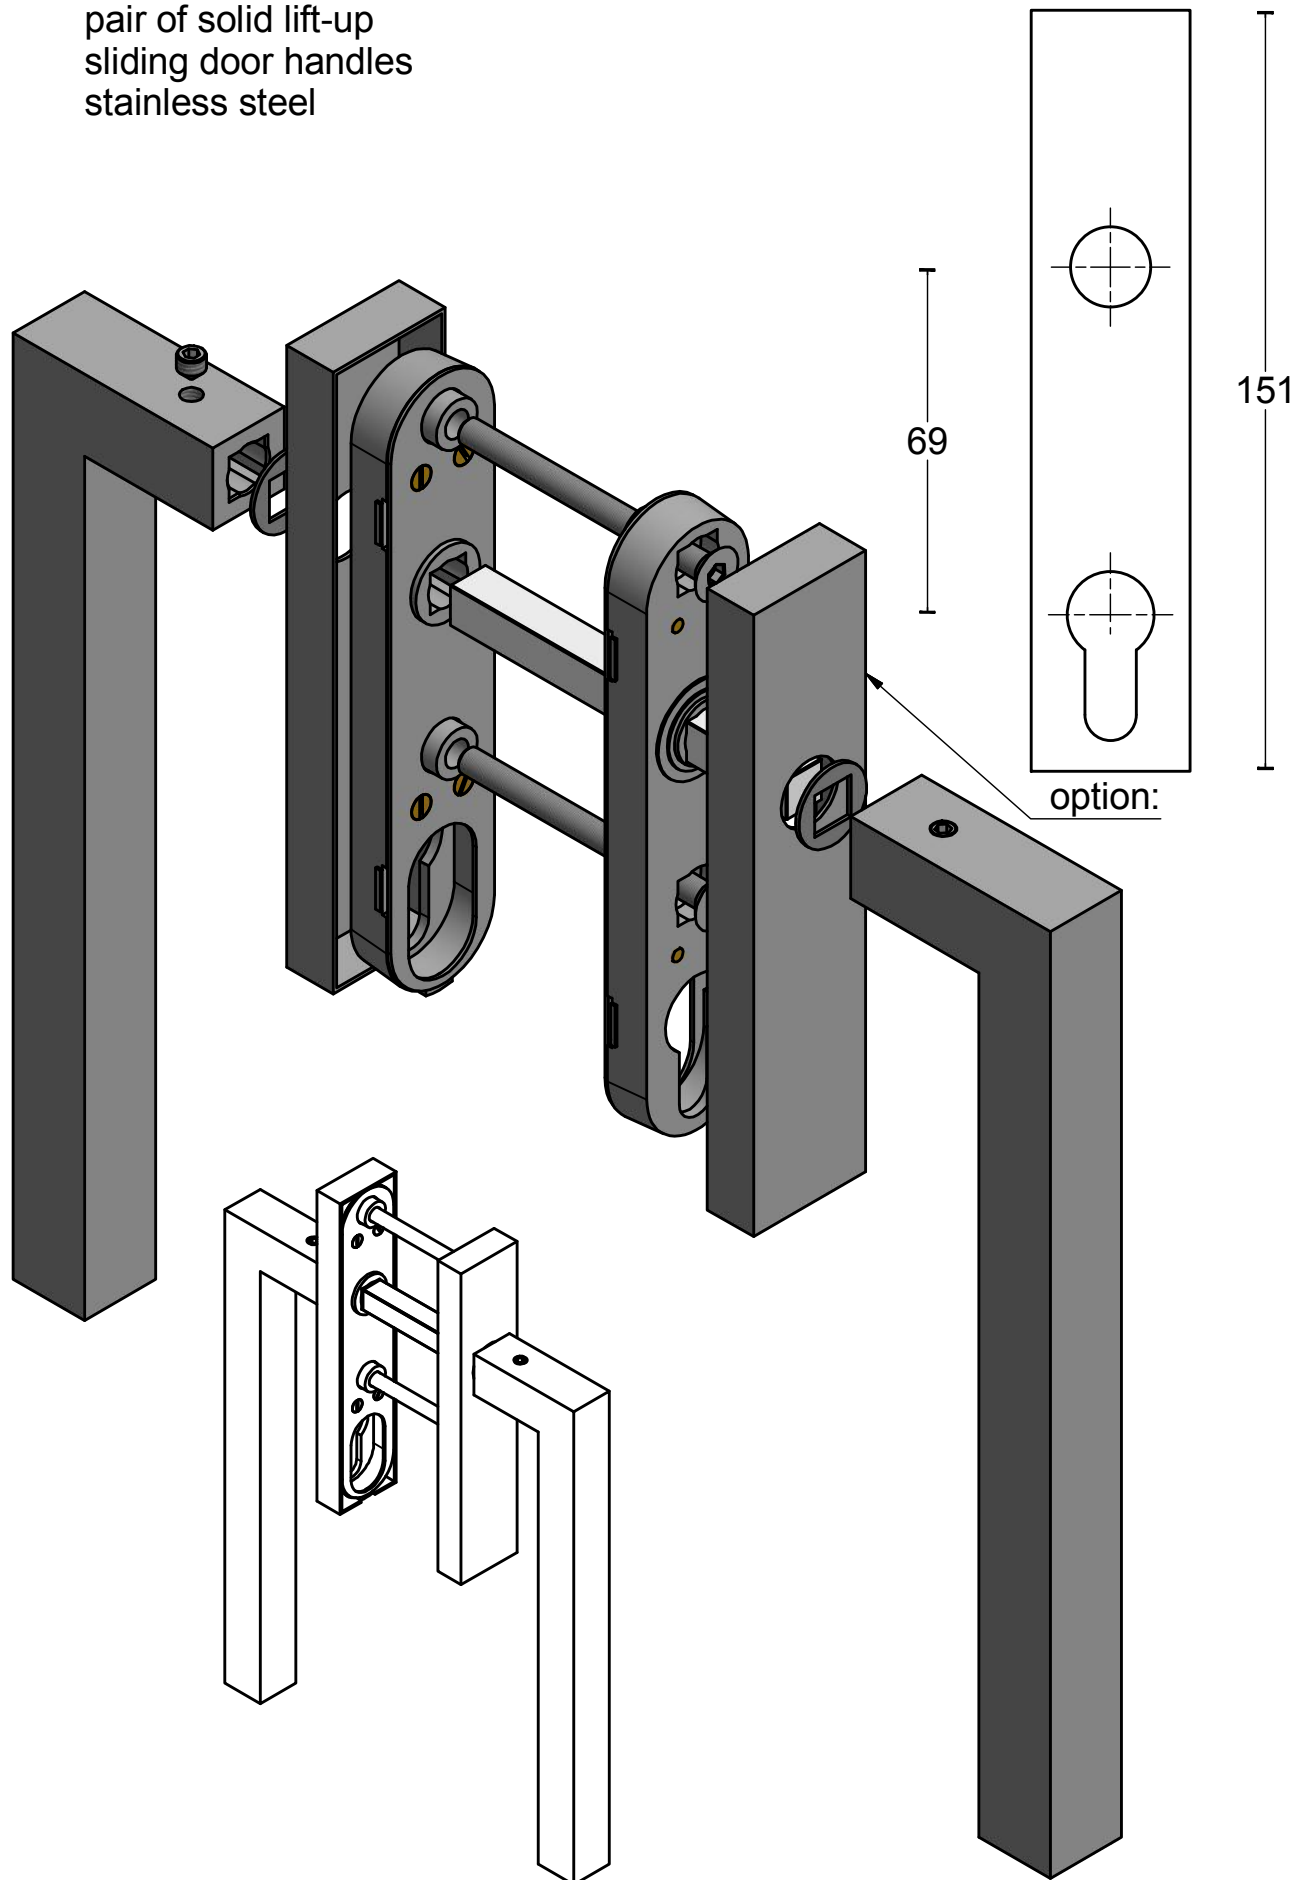

LSQ230PA

pair of solid lift-up
sliding door handles
stainless steel

T | TWO TEASE
ARCHITECTURAL HARDWARE

FORMANI®		Part number:	
		Description:	
Doc no.:	2501Z050 LSQ230PA V02.dwg	LSQ230PA	Format:
Drawn by:	Christian Brimbois		Creation date:
Distributed by Two Tease Architectural Hardware info@twotease.com.au www.twotease.com.au		A3	