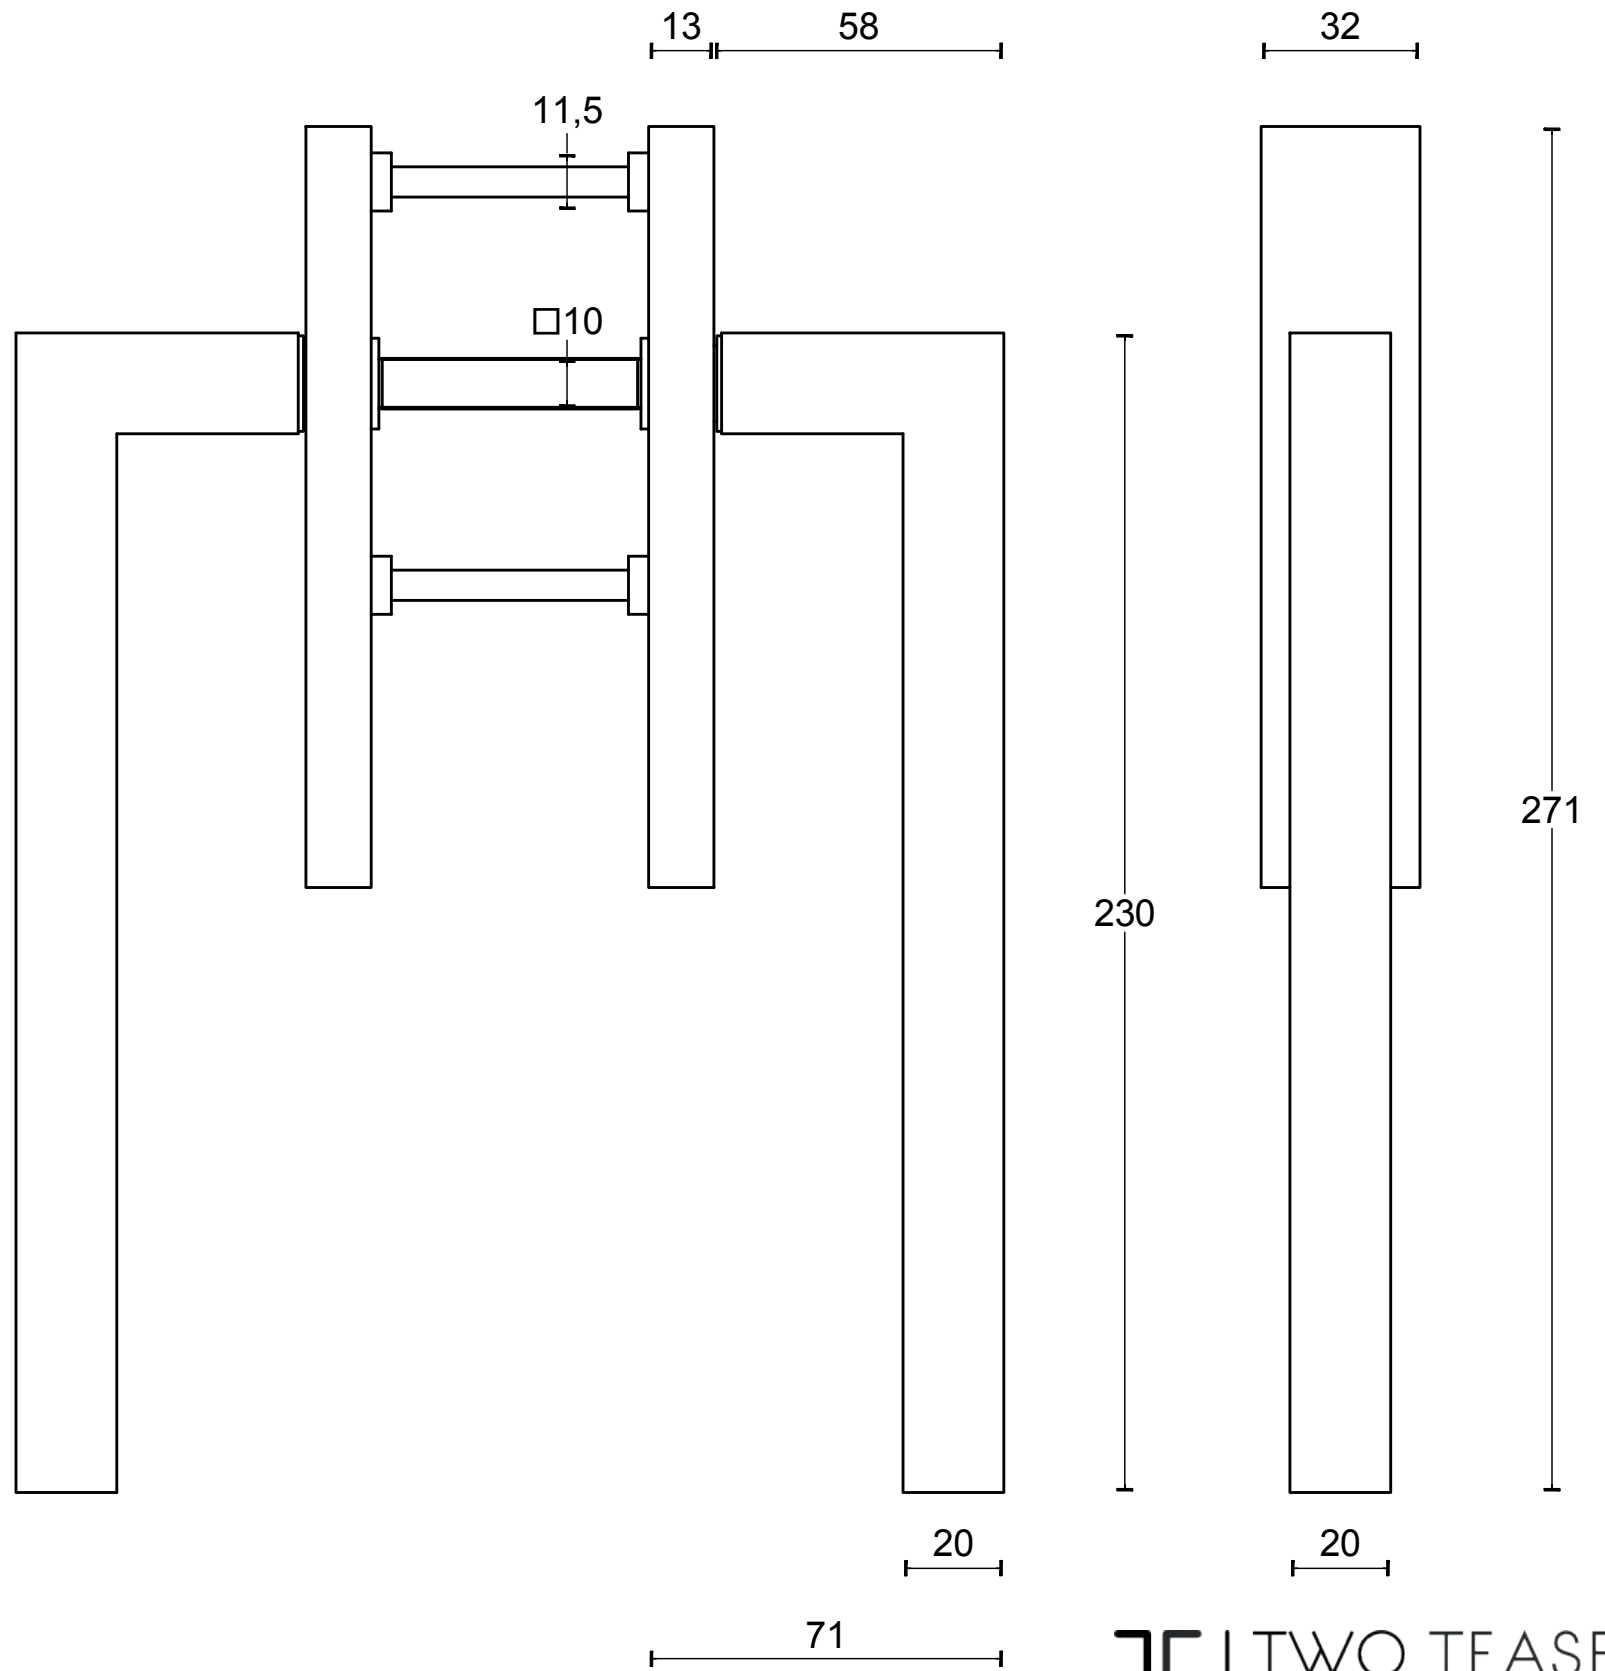

LSQ230PA

pair of solid lift-up
sliding door handles
stainless steel

T | TWO TEASE
ARCHITECTURAL HARDWARE

FORMANI®		Part number:	
		Description:	
Doc no.:	2501Z050 LSQ230PA V02.dwg	LSQ230PA	Format:
Drawn by:	Christian Brimbois		Creation date:
Distributed by Two Tease Architectural Hardware info@twotease.com.au www.twotease.com.au		A3	