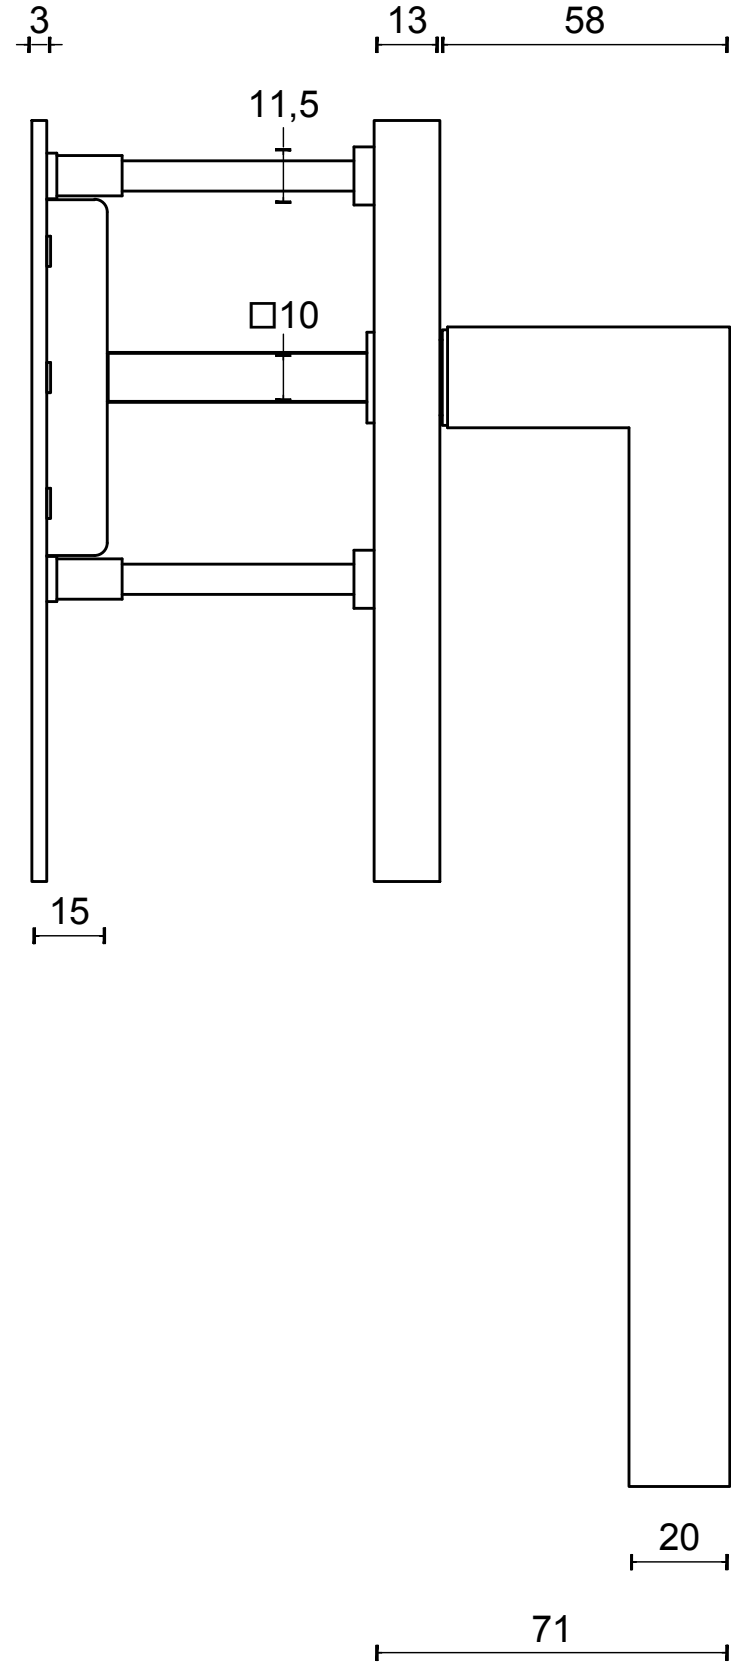

# LSQ230

single solid internal lift-up  
sliding door handle with  
external flush pull  
stainless steel

option:

**T** | TWO TEASE  
ARCHITECTURAL HARDWARE

<b>FORMANI®</b>		Part number:	
		Description:	
Doc no.:	2501Z050 LSQ230 V02.dwg	<b>LSQ230</b>	Format:
Drawn by:	Christian Brimbois		Creation date:
Distributed by Two Tease Architectural Hardware   info@twotease.com.au   www.twotease.com.au			

**A3**