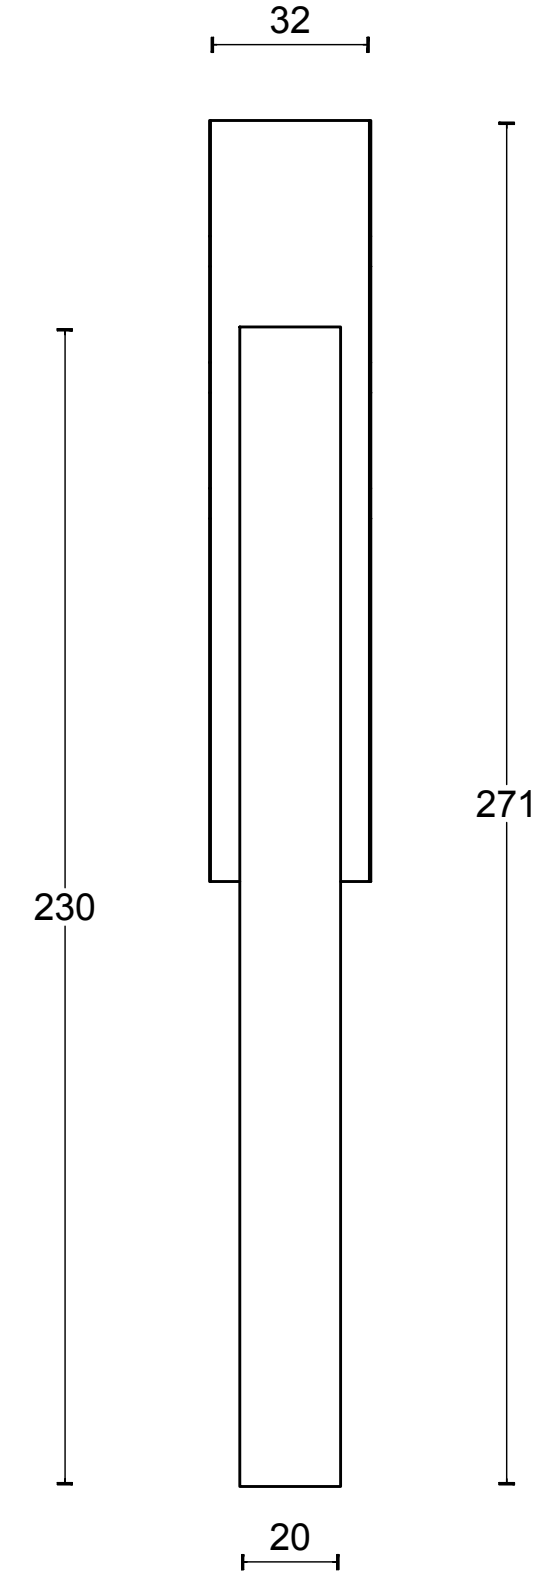

# LSQ230

single solid internal lift-up  
sliding door handle with  
external flush pull  
stainless steel

option:

**T** | TWO TEASE  
ARCHITECTURAL HARDWARE

<b>FORMANI®</b>		Part number:	
		Description:	
Doc no.:	2501Z050 LSQ230 V02.dwg	<b>LSQ230</b>	Format:
Drawn by:	Christian Brimbois		Creation date:
Distributed by Two Tease Architectural Hardware   info@twotease.com.au   www.twotease.com.au			

**A3**