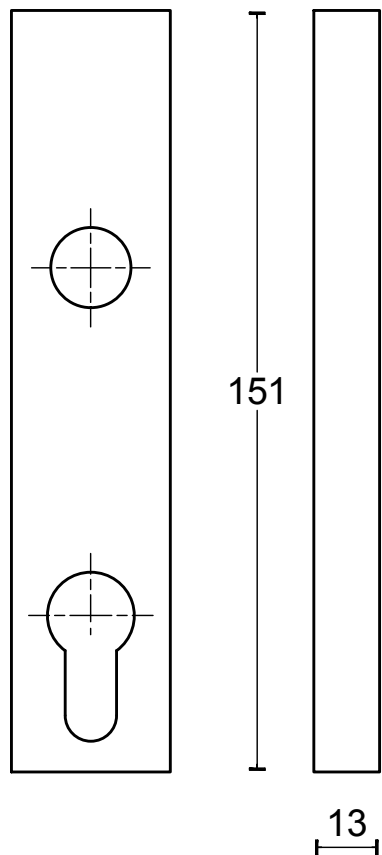

# LSQ230

single solid internal lift-up  
sliding door handle with  
external flush pull  
stainless steel

option:

**T** | TWO TEASE  
ARCHITECTURAL HARDWARE

<b>FORMANI®</b>		Part number:	
		Description:	
Doc no.:	2501Z050 LSQ230 V02.dwg	<b>LSQ230</b>	Format:
Drawn by:	Christian Brimbois		Creation date:
Distributed by Two Tease Architectural Hardware   info@twotease.com.au   www.twotease.com.au			

**A3**