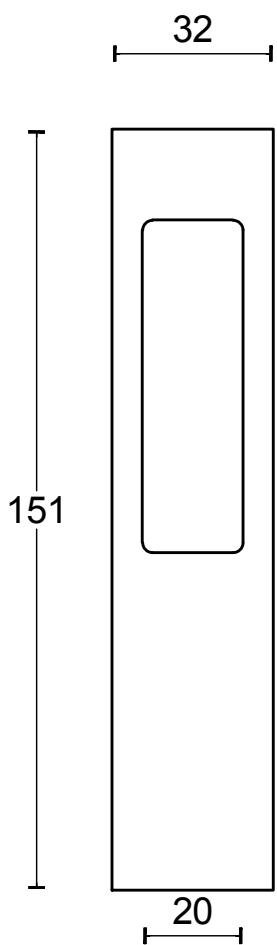

# LSQ230

single solid internal lift-up  
sliding door handle with  
external flush pull  
stainless steel

option:

**T** | TWO TEASE  
ARCHITECTURAL HARDWARE

<b>FORMANI®</b>		Part number:	
		Description:	
Doc no.:	2501Z050 LSQ230 V02.dwg	<b>LSQ230</b>	Format:
Drawn by:	Christian Brimbois		Creation date:
Distributed by Two Tease Architectural Hardware   info@twotease.com.au   www.twotease.com.au			

**A3**