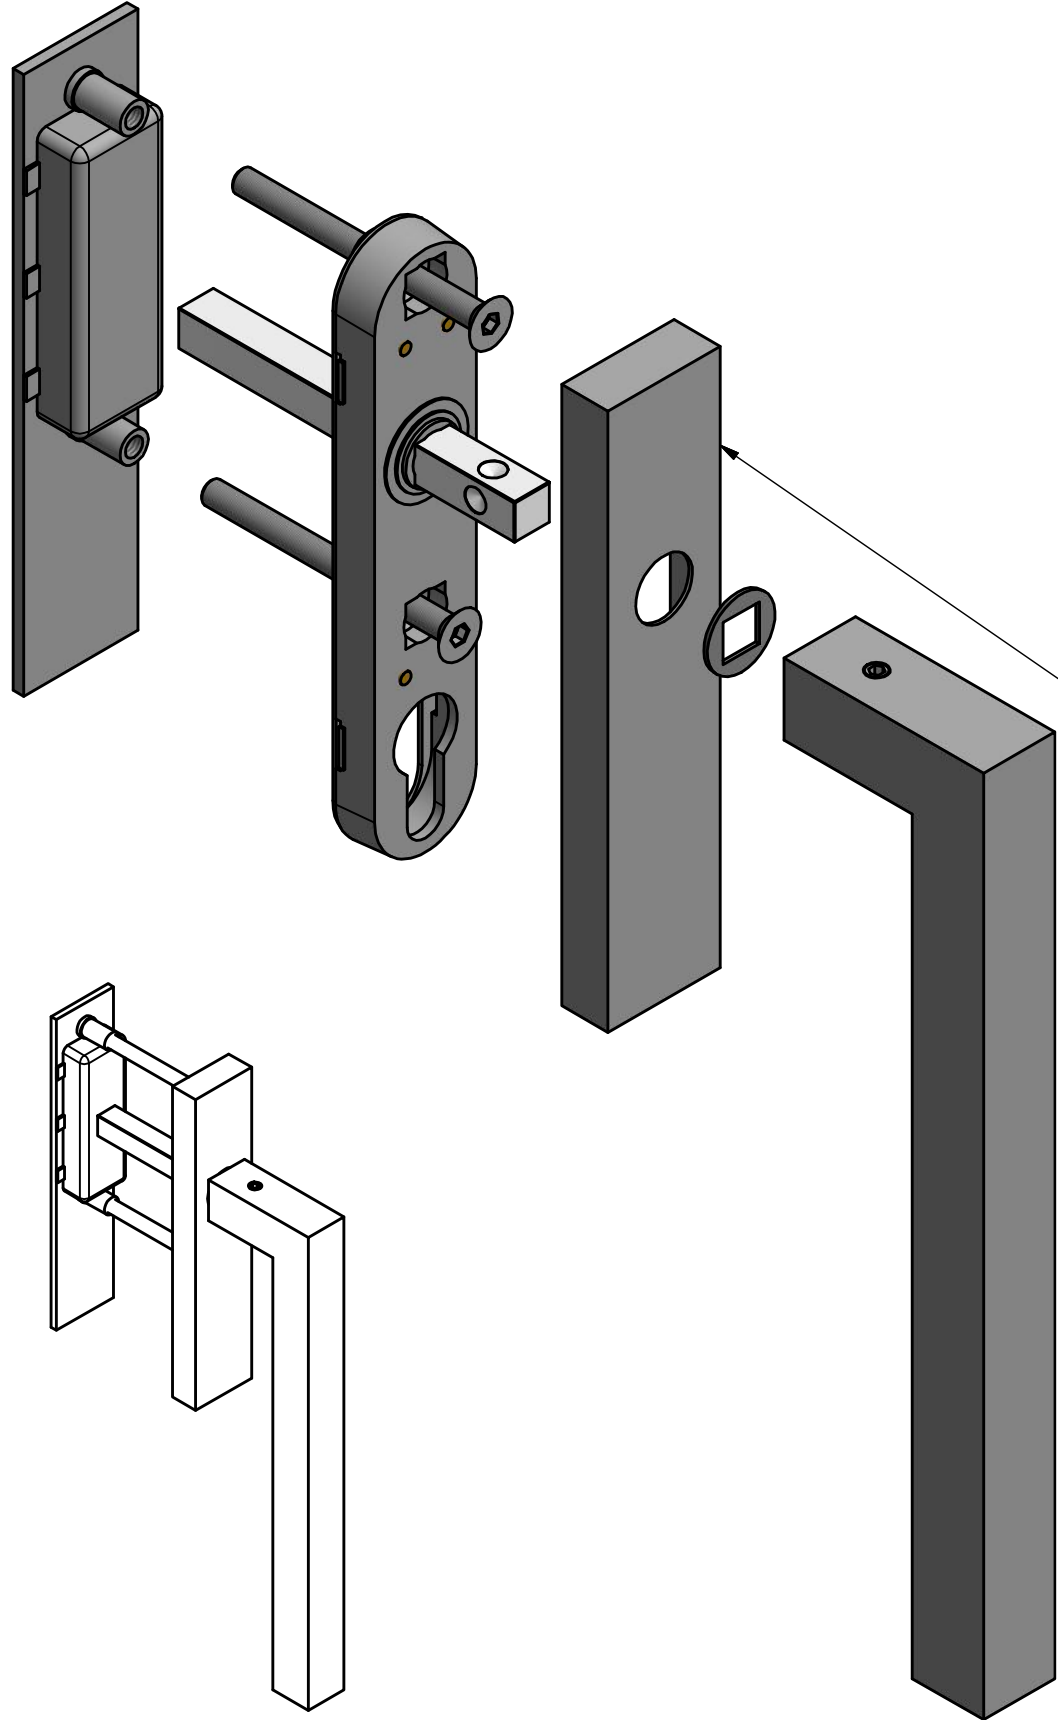

# LSQ230

single solid internal lift-up  
sliding door handle with  
external flush pull  
stainless steel

option:

**T** | TWO TEASE  
ARCHITECTURAL HARDWARE

<b>FORMANI®</b>		Part number:	
		Description:	
Doc no.:	2501Z050 LSQ230 V02.dwg	<b>LSQ230</b>	Format:
Drawn by:	Christian Brimbois		Creation date:
Distributed by Two Tease Architectural Hardware   info@twotease.com.au   www.twotease.com.au			

**A3**