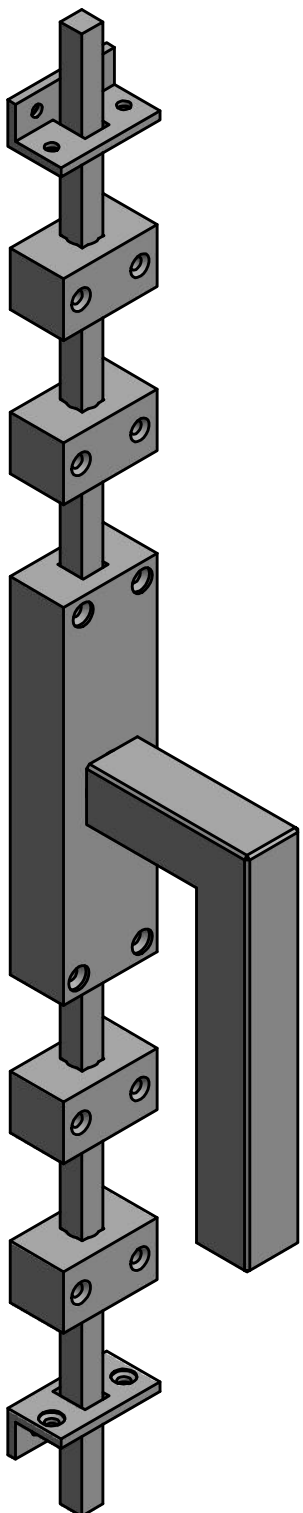

# K-LSQI

espagnolette bolt  
stainless steel

<h1>FORMANI®</h1>		Part number:	
		Description:	
Doc no.:	2003K040 K-LSQI V01.dwg	<h2>K-LSQI</h2>	Format:
Drawn by:	Christian Brimbois		Creation date:
Distributed by Two Tease Architectural Hardware   info@twotease.com.au   www.twotease.com.au		<h2>A3</h2>	