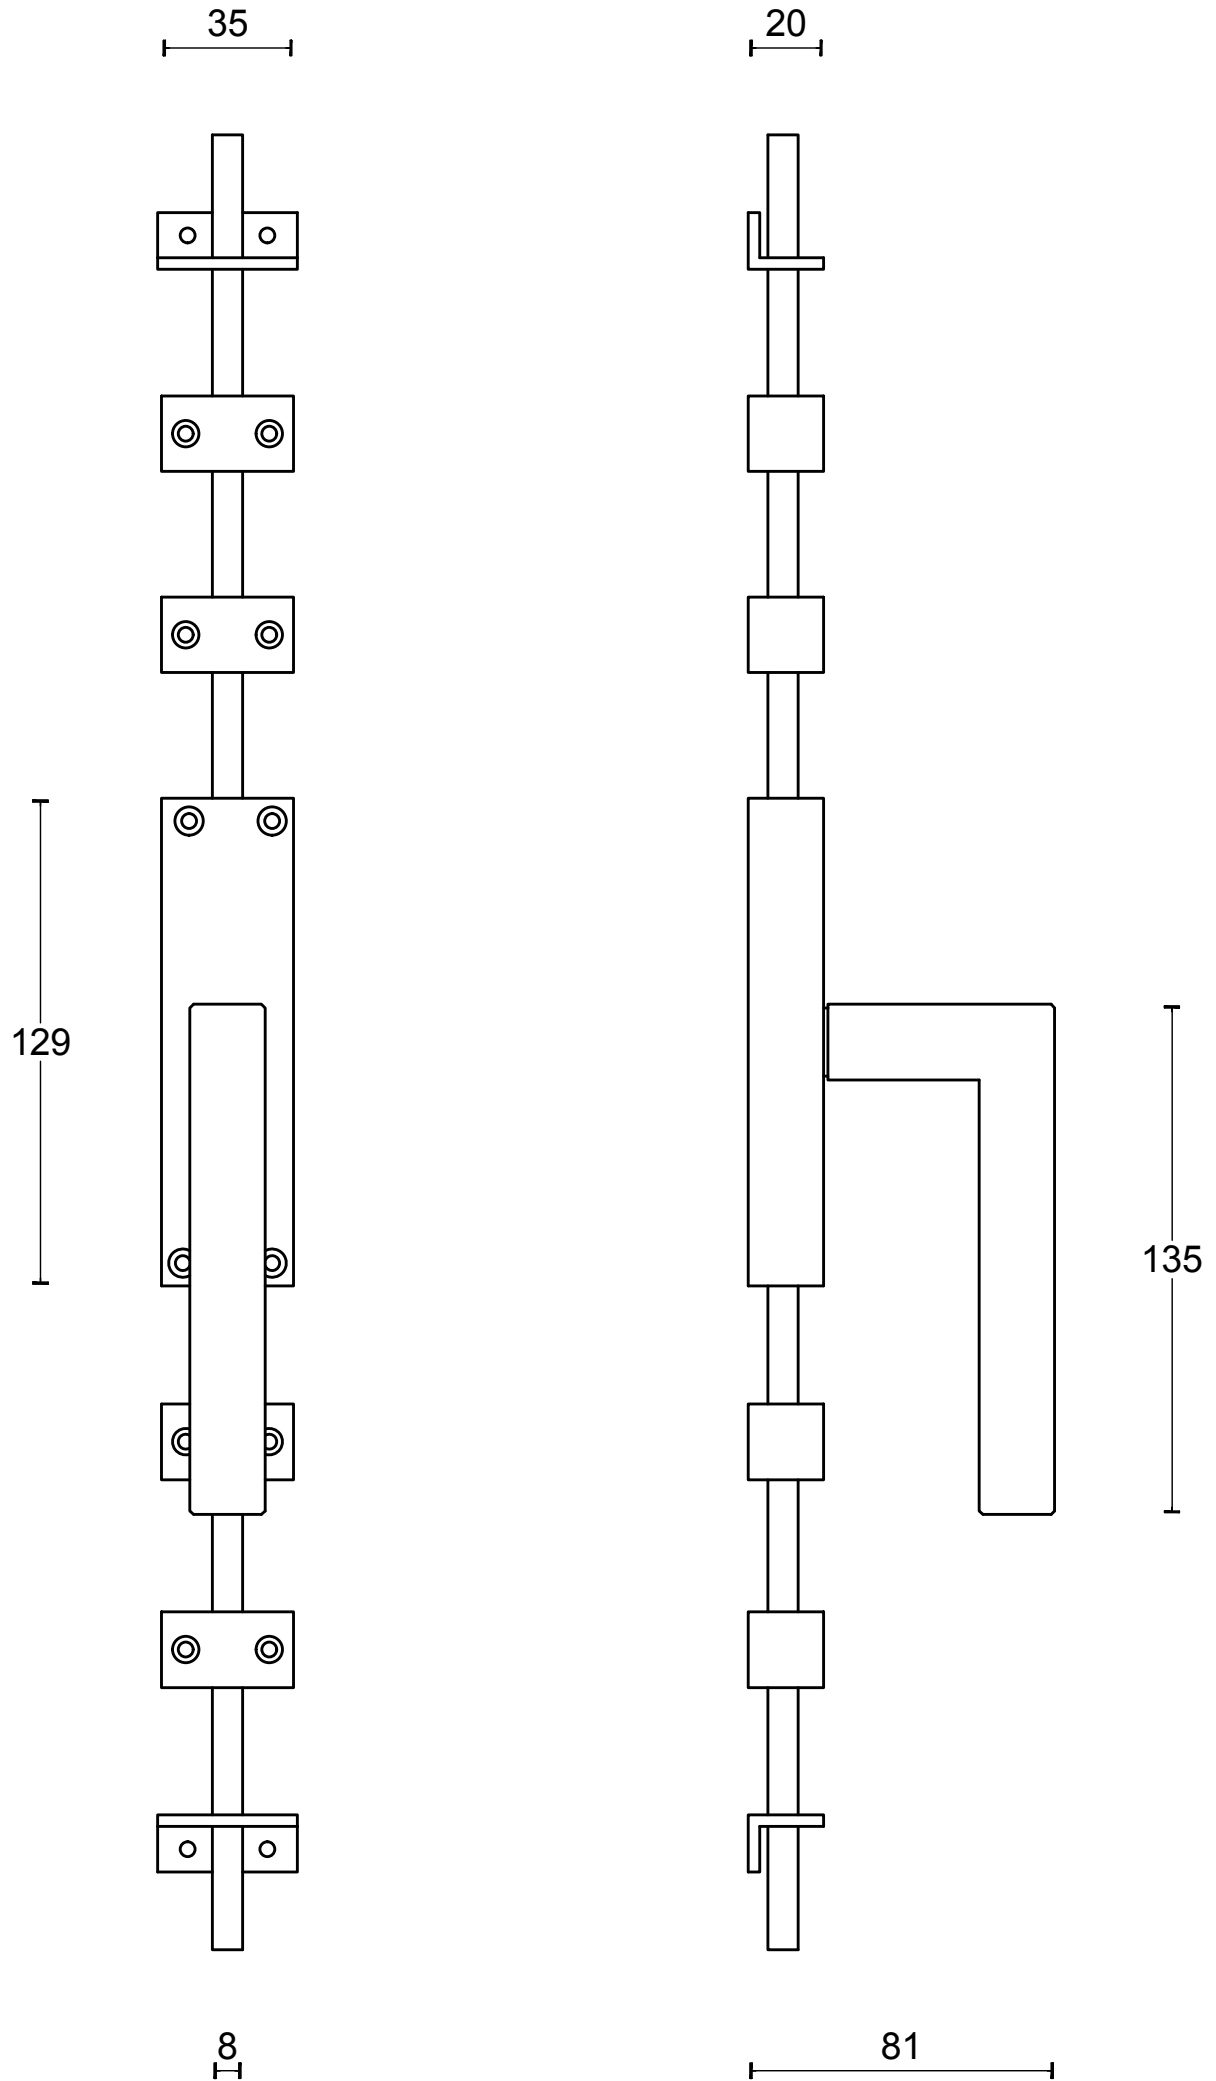

# K-LSQI

espagnolette bolt  
stainless steel

<h1>FORMANI®</h1>		Part number:	
		Description:	
Doc no.:	2003K040 K-LSQI V01.dwg	<h2>K-LSQI</h2>	Format:
Drawn by:	Christian Brimbois		Creation date:
Distributed by Two Tease Architectural Hardware   info@twotease.com.au   www.twotease.com.au		<h2>A3</h2>	