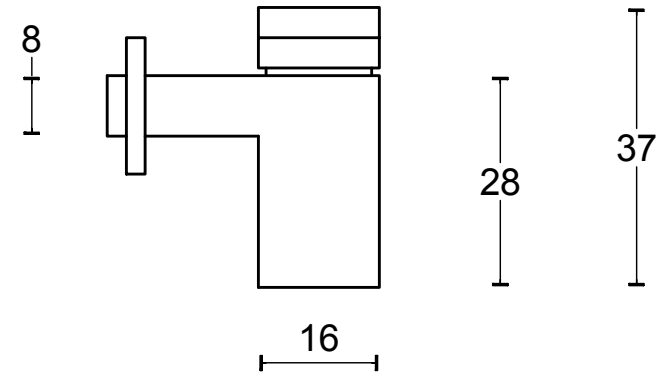

# LSQ-RB

non-locking solid casement  
fastener for outward opening  
window  
including mortice plate

<b>FORMANI<sup>®</sup></b>		Part number:	
Doc no.: 1503R001 LSQ-RB V02.dwg		<b>LSQ-RB</b>	Format:
Drawn by: Christian Brimbois	Creation date: 31-8-2017		<b>A3</b>
Distributed by Two Tease Architectural Hardware   info@twotease.com.au   www.twotease.com.au			