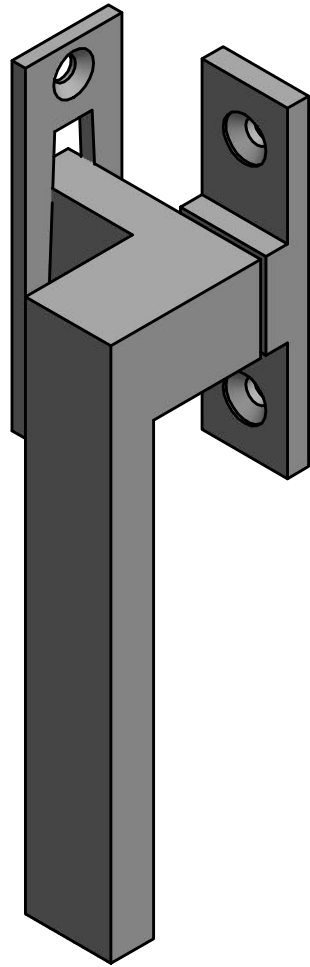

# LSQ-RB

non-locking solid casement  
fastener for outward opening  
window  
including mortice plate

<b>FORMANI<sup>®</sup></b>		Part number:	
Doc no.: 1503R001 LSQ-RB V02.dwg		<b>LSQ-RB</b>	Format:
Drawn by: Christian Brimbois	Creation date: 31-8-2017		<b>A3</b>
Distributed by Two Tease Architectural Hardware   info@twotease.com.au   www.twotease.com.au			