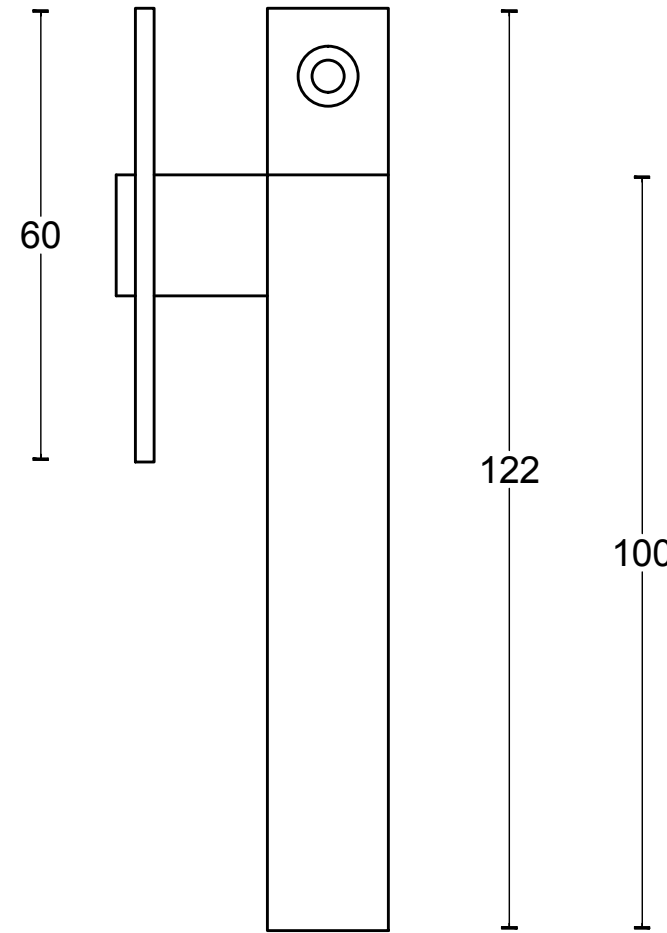

# LSQ-RB

non-locking solid casement  
fastener for outward opening  
window  
including mortice plate

<b>FORMANI<sup>®</sup></b>		Part number:	
Doc no.: 1503R001 LSQ-RB V02.dwg		<b>LSQ-RB</b>	Format:
Drawn by: Christian Brimbois	Creation date: 31-8-2017		<b>A3</b>
Distributed by Two Tease Architectural Hardware   info@twotease.com.au   www.twotease.com.au			