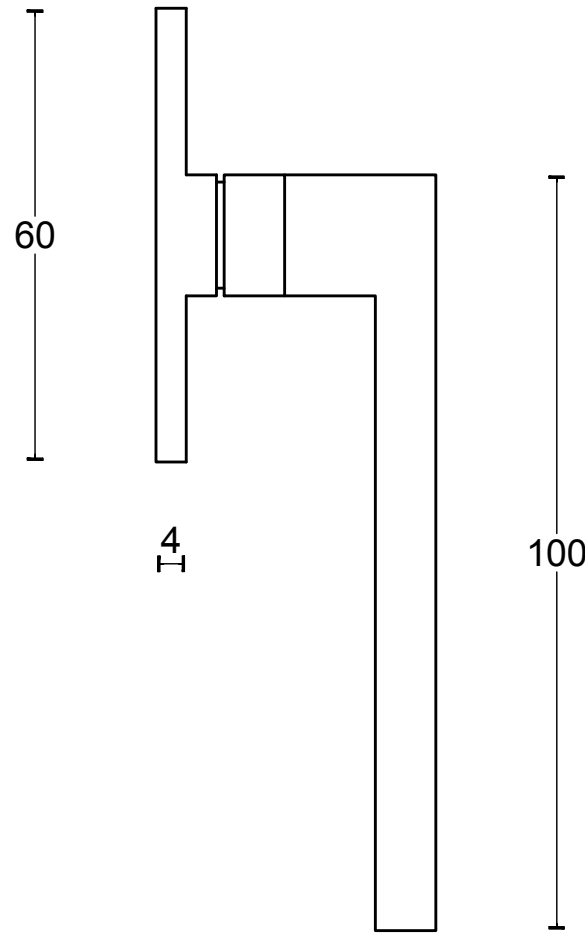

# LSQ-RB

non-locking solid casement  
fastener for outward opening  
window  
including mortice plate

<b>FORMANI<sup>®</sup></b>		Part number:	
Doc no.: 1503R001 LSQ-RB V02.dwg		<b>LSQ-RB</b>	Format:
Drawn by: Christian Brimbois	Creation date: 31-8-2017		<b>A3</b>
Distributed by Two Tease Architectural Hardware   info@twotease.com.au   www.twotease.com.au			