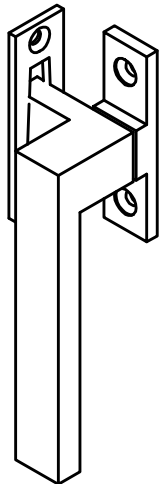

# LSQ-RB

non-locking solid casement  
fastener for outward opening  
window  
including mortice plate

<b>FORMANI<sup>®</sup></b>		Part number:	
Doc no.: 1503R001 LSQ-RB V02.dwg		<b>LSQ-RB</b>	Format:
Drawn by: Christian Brimbois	Creation date: 31-8-2017		<b>A3</b>
Distributed by Two Tease Architectural Hardware   info@twotease.com.au   www.twotease.com.au			