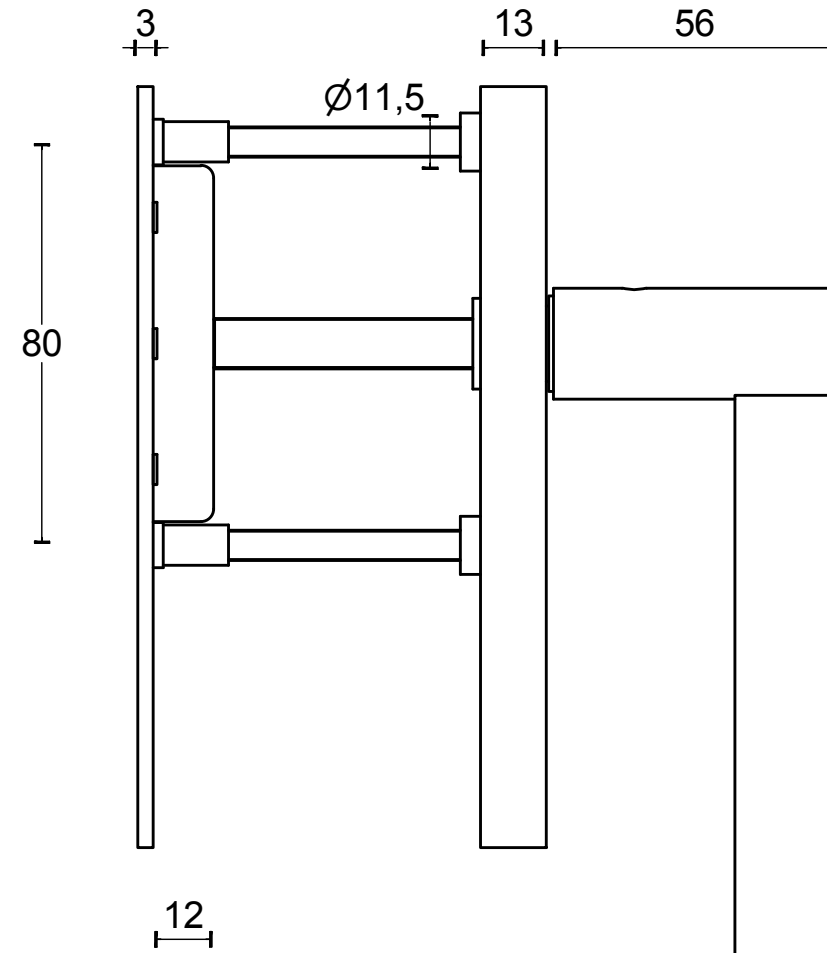

EG230

single internal
lift-up
sliding door
handle with
external flush pull
stainless steel

T | TWO TEASE
ARCHITECTURAL HARDWARE

FORMANI [®]		Part number: 1501Z095 EDGY EG230 V01 AS EXPL	
		Description: EG230	
Doc no.: 1501Z095 EDGY EG230 V01.dwg	Drawn by: Christian	Creation date: 11-4-2012	Format: A3
Distributed by Two Tease Architectural Hardware info@twotease.com.au www.twotease.com.au			