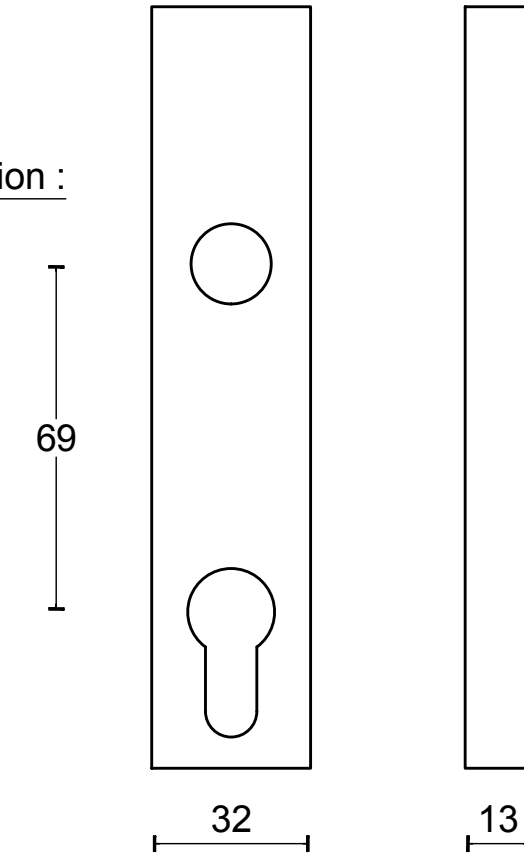

EG230

single internal
lift-up
sliding door
handle with
external flush pull
stainless steel

T | TWO TEASE
ARCHITECTURAL HARDWARE

FORMANI [®]		Part number: 1501Z095 EDGY EG230 V01 AS EXPL	
		Description: EG230	
Doc no.: 1501Z095 EDGY EG230 V01.dwg	Drawn by: Christian	Creation date: 11-4-2012	Format: A3
Distributed by Two Tease Architectural Hardware info@twotease.com.au www.twotease.com.au			