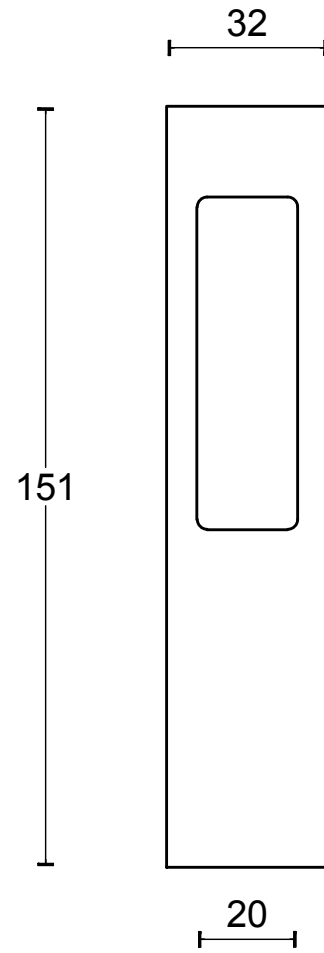

EG230

single internal
lift-up
sliding door
handle with
external flush pull
stainless steel

T | TWO TEASE
ARCHITECTURAL HARDWARE

FORMANI [®]		Part number: 1501Z095 EDGY EG230 V01 AS EXPL	
		Description: EG230	
Doc no.: 1501Z095 EDGY EG230 V01.dwg	Drawn by: Christian	Creation date: 11-4-2012	Format: A3
Distributed by Two Tease Architectural Hardware info@twotease.com.au www.twotease.com.au			