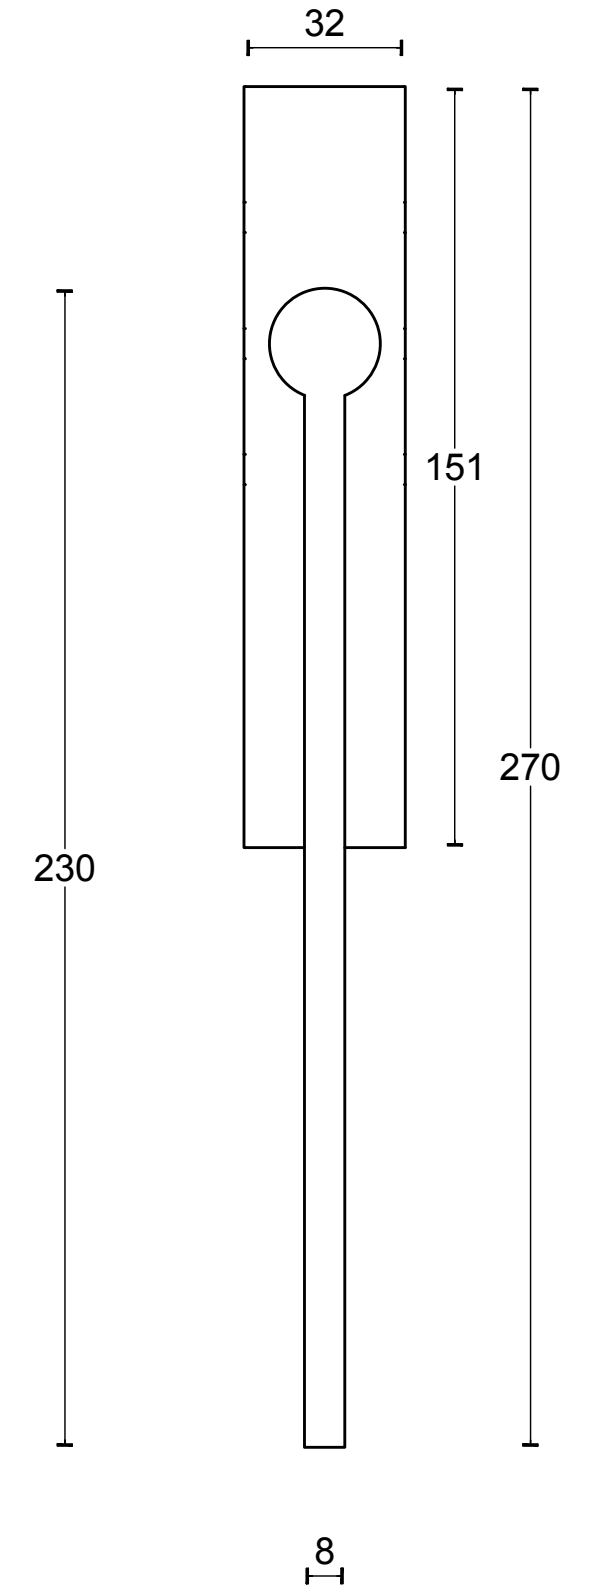

EG230

single internal
lift-up
sliding door
handle with
external flush pull
stainless steel

T | TWO TEASE
ARCHITECTURAL HARDWARE

FORMANI [®]		Part number: 1501Z095 EDGY EG230 V01 AS EXPL	
		Description: EG230	
Doc no.: 1501Z095 EDGY EG230 V01.dwg	Drawn by: Christian	Creation date: 11-4-2012	Format: A3
Distributed by Two Tease Architectural Hardware info@twotease.com.au www.twotease.com.au			