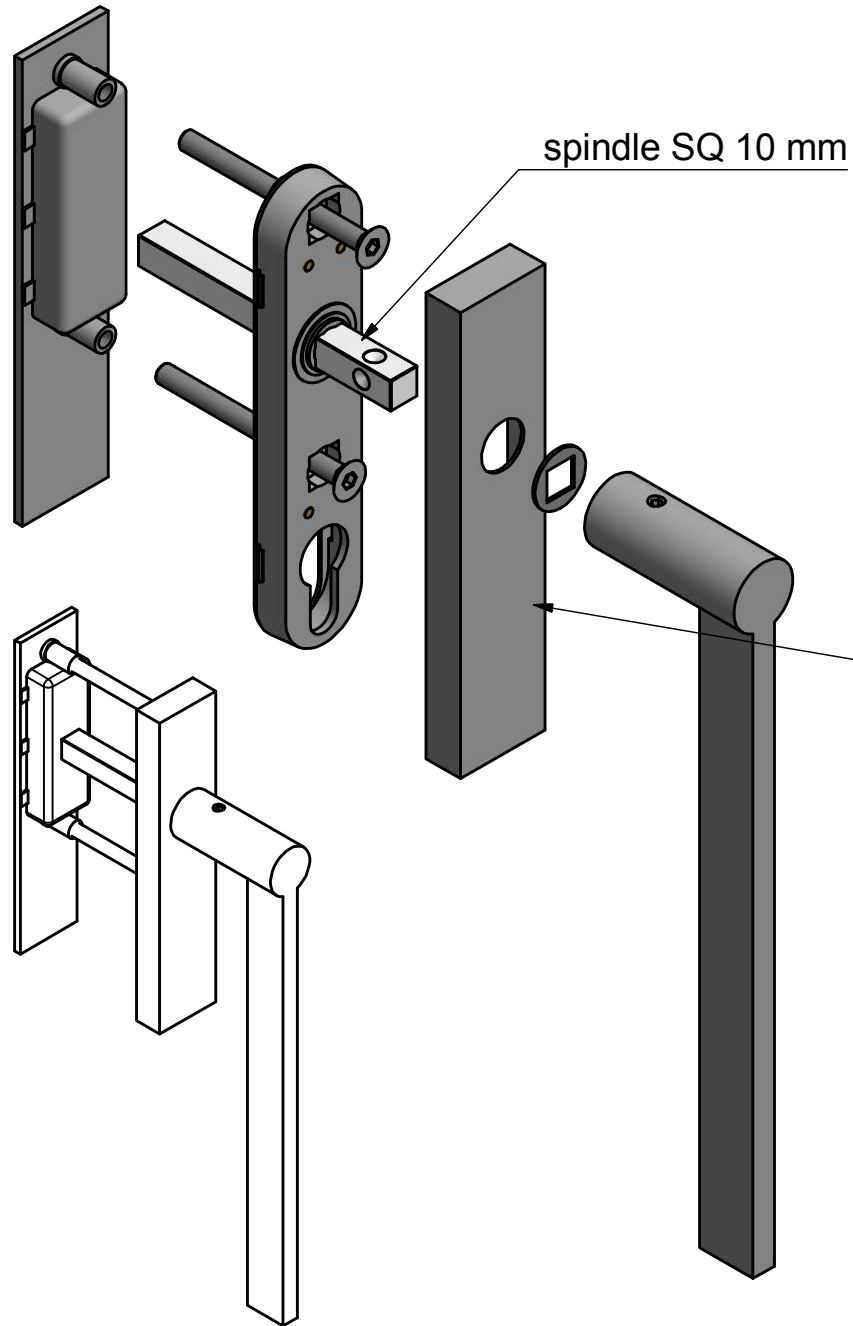

EG230

single internal
lift-up
sliding door
handle with
external flush pull
stainless steel

T | TWO TEASE
ARCHITECTURAL HARDWARE

FORMANI [®]		Part number: 1501Z095 EDGY EG230 V01 AS EXPL	
		Description: EG230	
Doc no.: 1501Z095 EDGY EG230 V01.dwg	Drawn by: Christian	Creation date: 11-4-2012	Format: A3
Distributed by Two Tease Architectural Hardware info@twotease.com.au www.twotease.com.au			