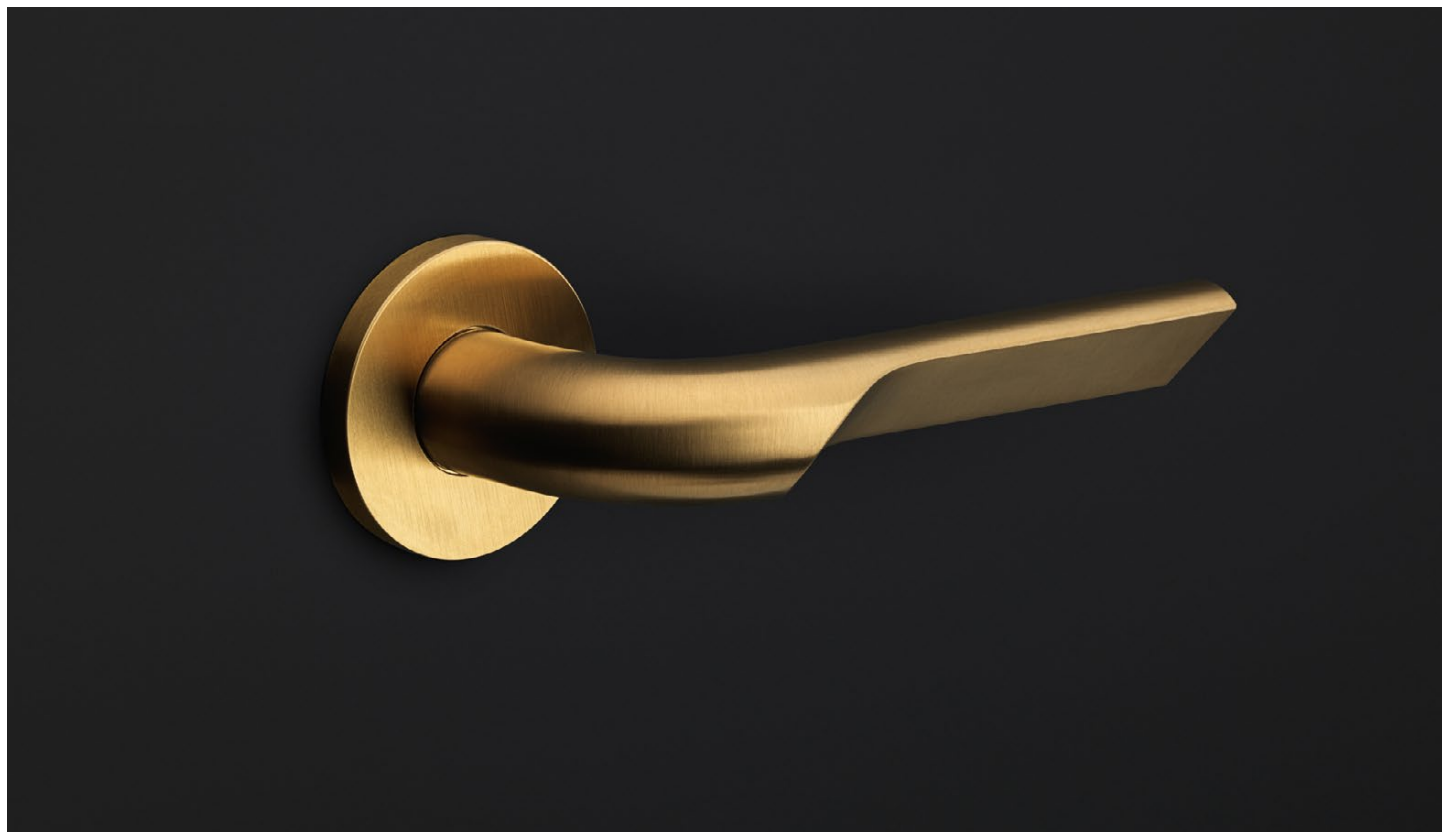

RIVIO LEVER

FORMANI | Product Design Consultant: GENSLER

Image Shown Above: BGL100-G - Satin Gold (IM)

	Lever Handle	Code
GL100-G	Ø 24mm lever, 138mm long sprung on a rose	4101D001IMXX0
GL101-G	Ø 24mm lever, 138mm long sprung on a rose	4101D002IMXX0

	Privacy	
GLWC53	Round Turn and release privacy set including 5/6/7/8mm pin with indication.	4101T001IMXXUZI
GLWC53-ZI	Round Turn and release privacy set including 5/6/7/8mm pin without indication.	4101T001IMXXU

	Escutcheons	
GLY53	Key Escutcheons	4101Y001??XX0

>> More finishes shown on the next page

GL100-G

Available Finishes	GL100-G Door Handle	GLWC53-ZI Privacy ZI = Without Indicator	GLY53 Key Escutcheon
Satin Stainless Steel IN	 4101D001INXX0	 4101T001INXXUZI	 4101Y001INXX0
PVD Satin Black IZ	 4101D001IZXX0	 4101T001IZXXUZI	 4101Y001IZXX0
PVD Satin Gold IM	 4101D001IMXX0	 4101T001IMXXUZI	 4101Y001IMXX0
Bronze BR	 4101D001BRXX0	 4101T001BRXXUZI	 4101Y001BRXX0