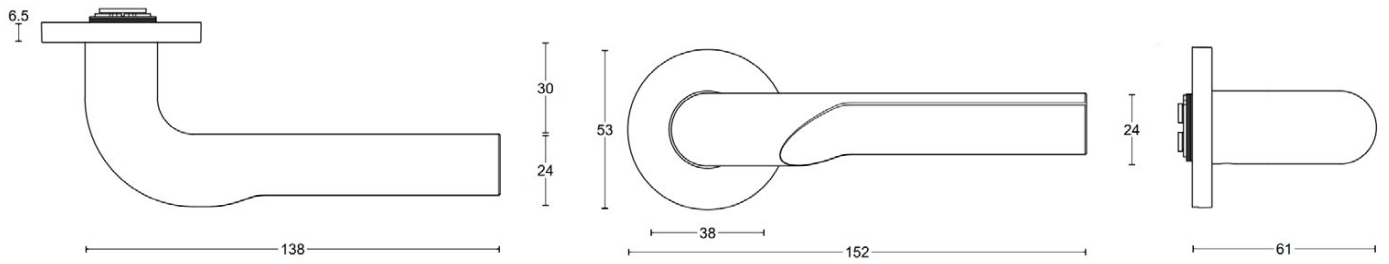

GL100-G

GL101-G

GLWC53

GLY53