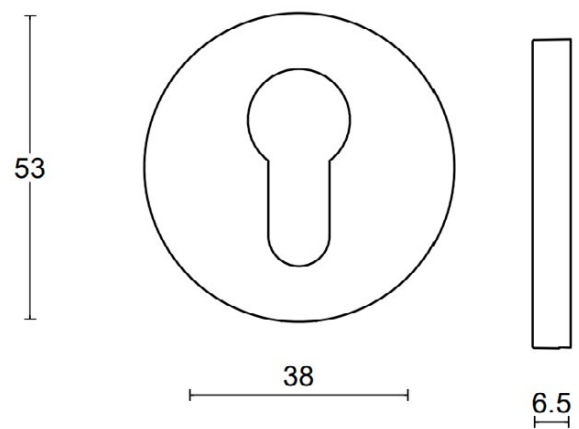

RIVIO LEVER

FORMANI | Product Design Consultant: GENSLER

Image Shown Above: BGL100-G - Satin Gold (IM)

	Lever Handle	Code
GL100-G	Ø 24mm lever, 138mm long sprung on a rose	4101D001IMXX0
GL101-G	Ø 24mm lever, 138mm long sprung on a rose	4101D002IMXX0

	Privacy	
GLWC53	Round Turn and release privacy set including 5/6/7/8mm pin with indication.	4101T001IMXXUZI
GLWC53-ZI	Round Turn and release privacy set including 5/6/7/8mm pin without indication.	4101T001IMXXU

GL100-G

GL101-G

GLWC53

GLY53

Two Tease offers a range of lock options for handles.
Click on the boxes to see more information.

AGB LOCKS

[Click Here](#)

TUBULAR LATCH & PRIVACY BOLTS