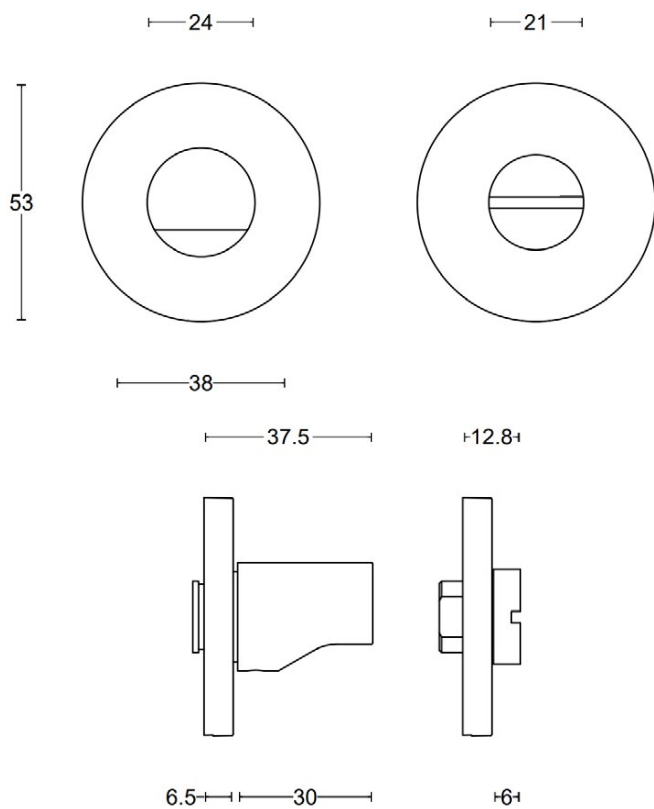

GLWC53

GLY53