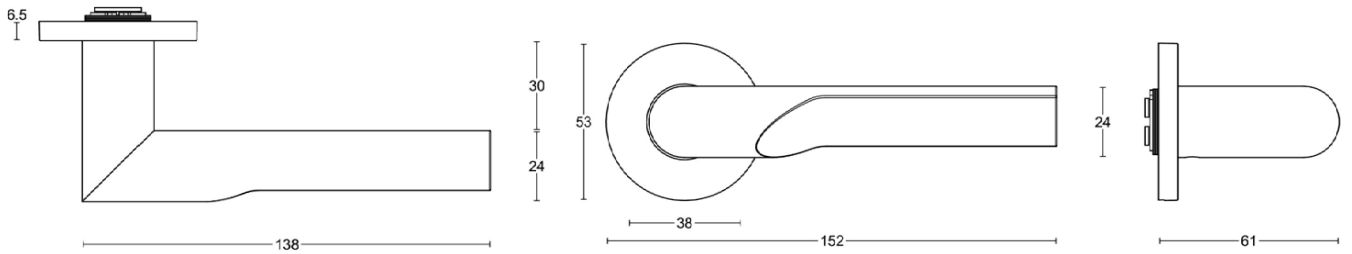

GL100-G

GL101-G

GLWC53

GLY53