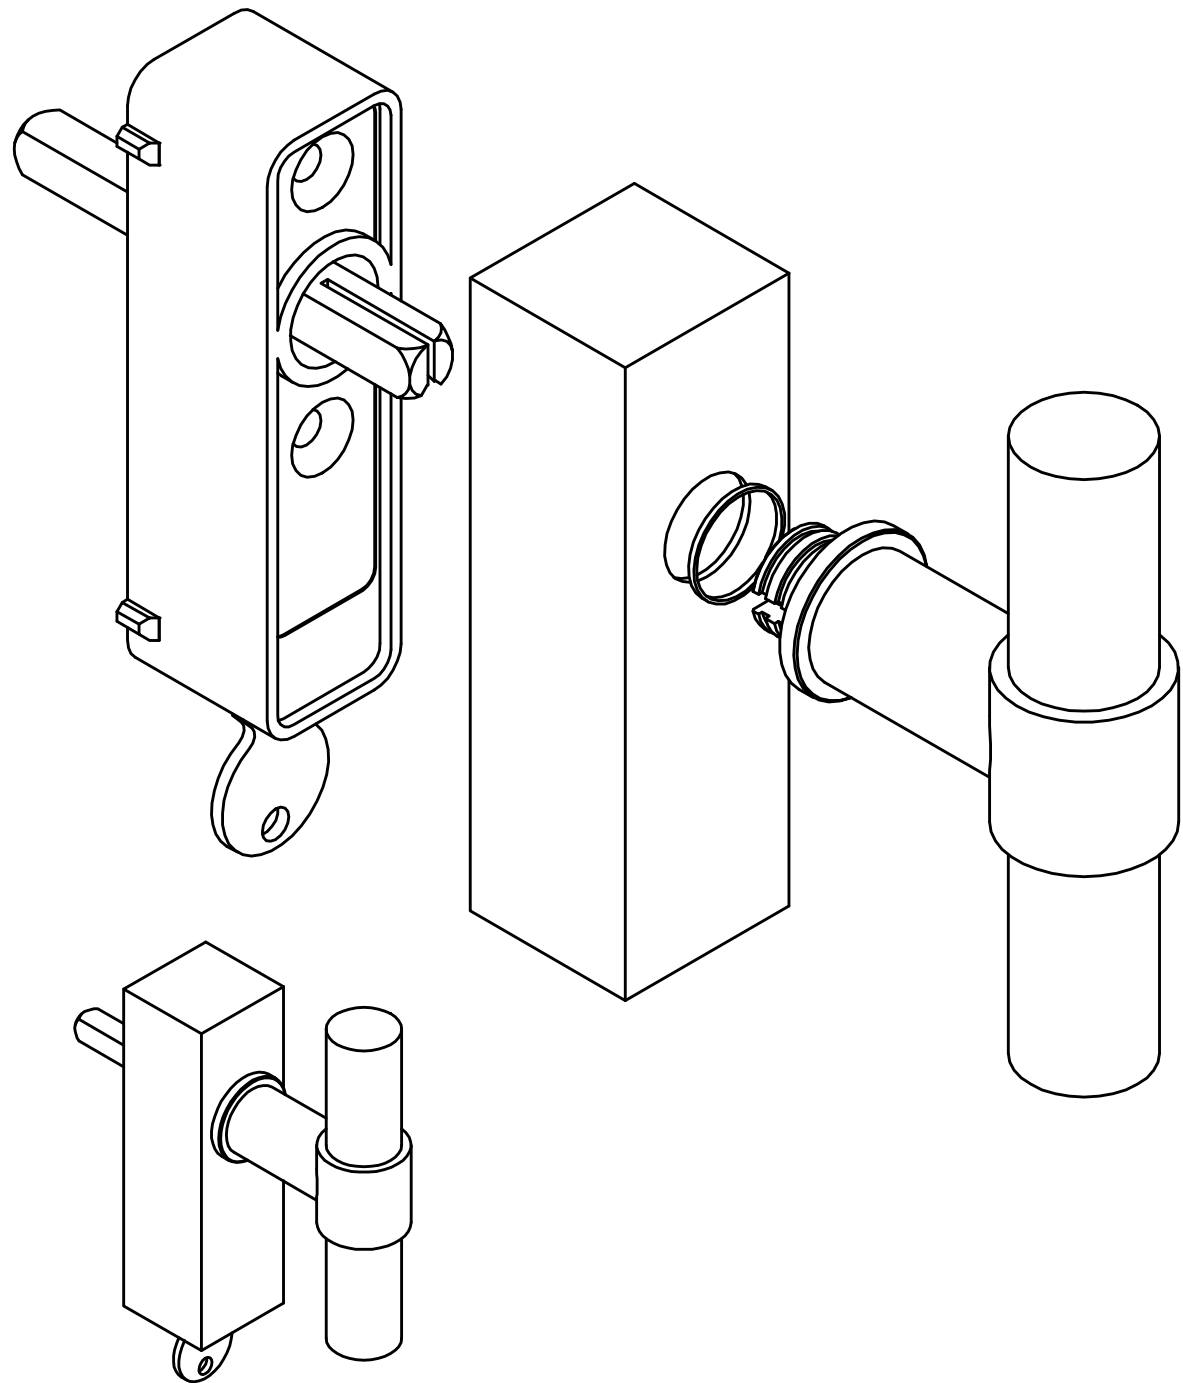

PBT20-DK

non-locking tilt and turn
window handle
stainless steel

FORMANI [®]		Part number:	
		Description:	
Doc no.:	2703D003 PBT20DK V01.dwg	PBT20-DK	Format:
Drawn by:	Christian Brimbois		Creation date:
Distributed by Two Tease Architectural Hardware		info@twotease.com.au www.twotease.com.au	
		A3	

PBT20-DKLOCK

locking tilt and turn
window handle
stainless steel

FORMANI[®]		Part number: 2703D022 PBT20DKLOCK V01	
		Description: PBT20-DKLOCK	Format: A3
Doc no.:	2703D022 PBT20DKLOCK V01.dwg		
Drawn by:	Christian Brimbois	Creation date:	24-3-2013
Distributed by Two Tease Architectural Hardware info@twotease.com.au www.twotease.com.au			