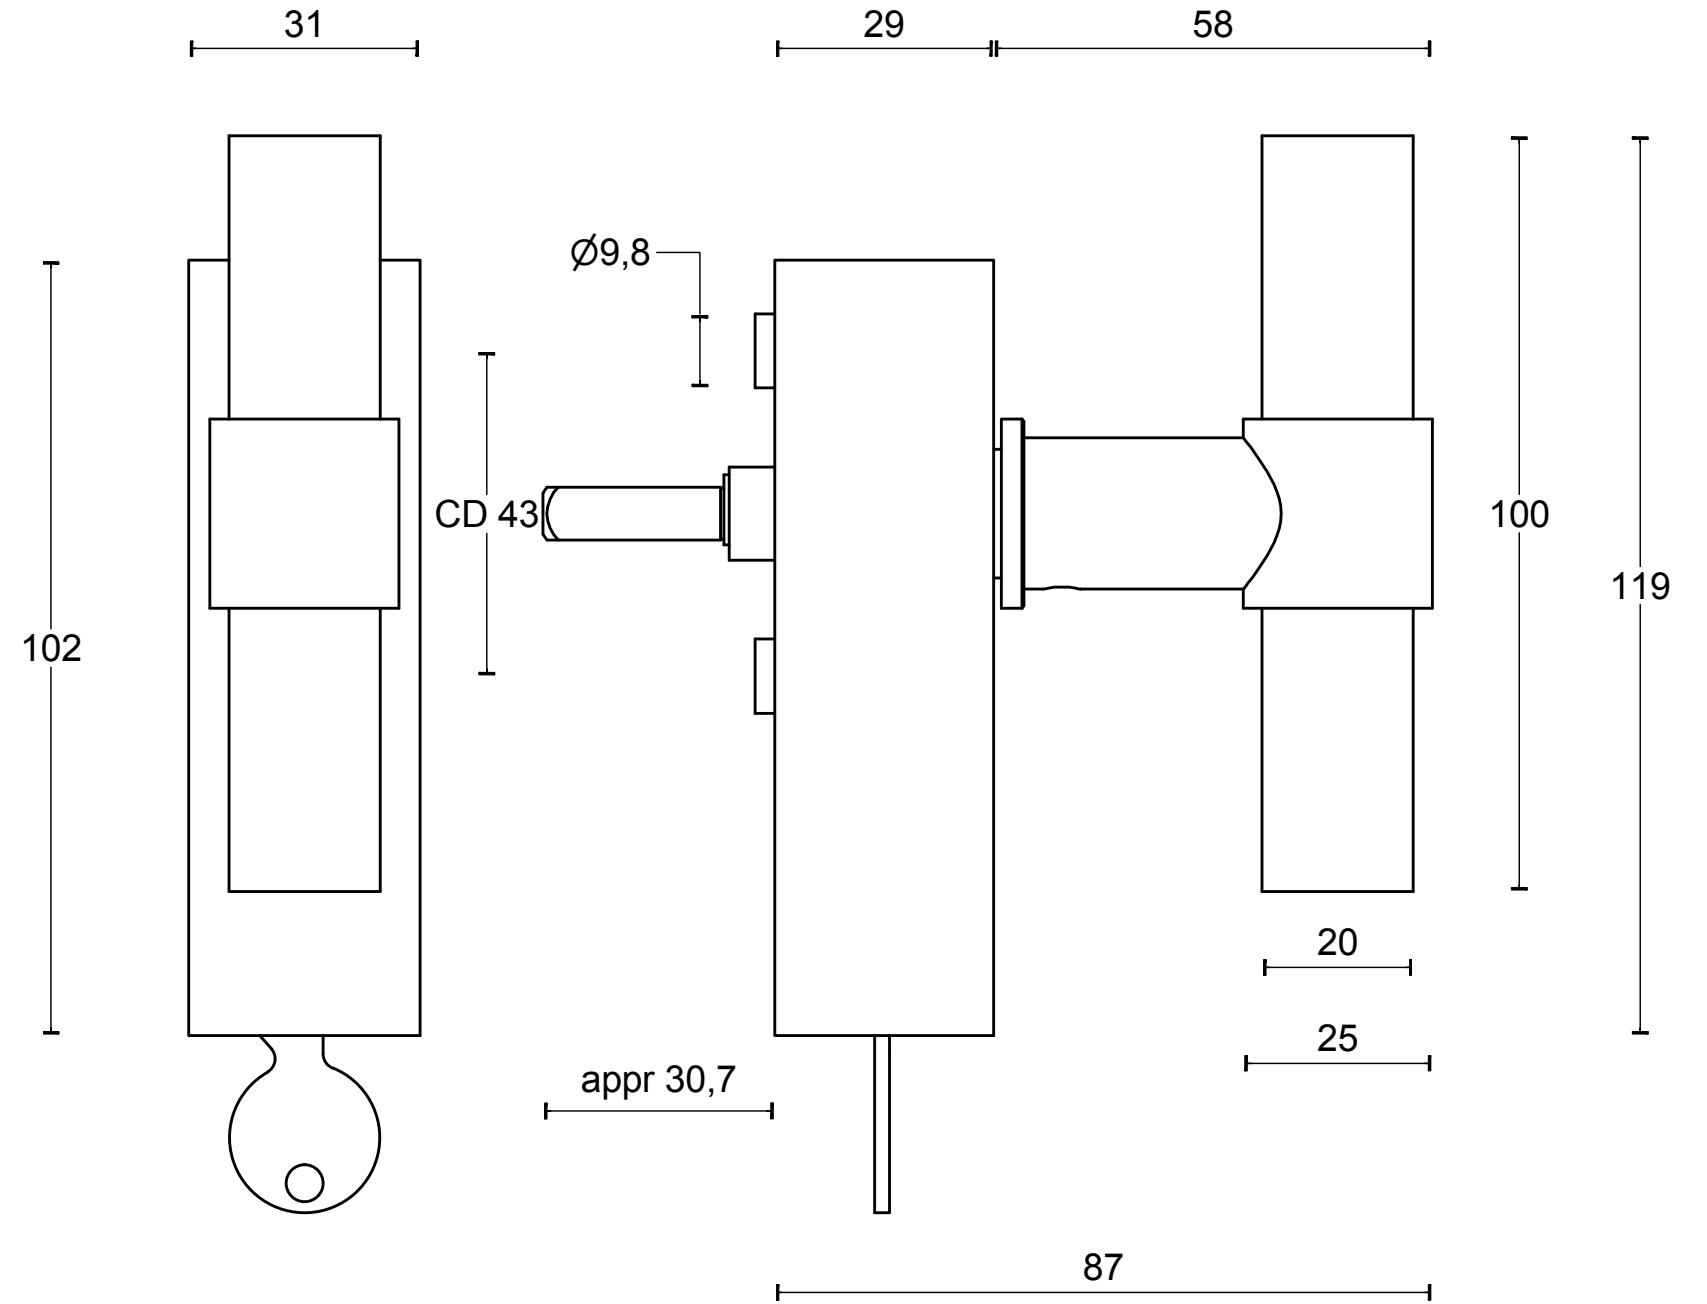

PBT20-DK

non-locking tilt and turn
window handle
stainless steel

FORMANI [®]		Part number:	
		Description:	
Doc no.:	2703D003 PBT20DK V01.dwg	PBT20-DK	Format:
Drawn by:	Christian Brimbois		Creation date:
Distributed by Two Tease Architectural Hardware		info@twotease.com.au www.twotease.com.au	
		A3	

PBT20-DKLOCK

locking tilt and turn
window handle
stainless steel

FORMANI[®]		Part number: 2703D022 PBT20DKLOCK V01	
		Description: PBT20-DKLOCK	Format: A3
Doc no.:	2703D022 PBT20DKLOCK V01.dwg		
Drawn by:	Christian Brimbois	Creation date:	24-3-2013
Distributed by Two Tease Architectural Hardware info@twotease.com.au www.twotease.com.au			