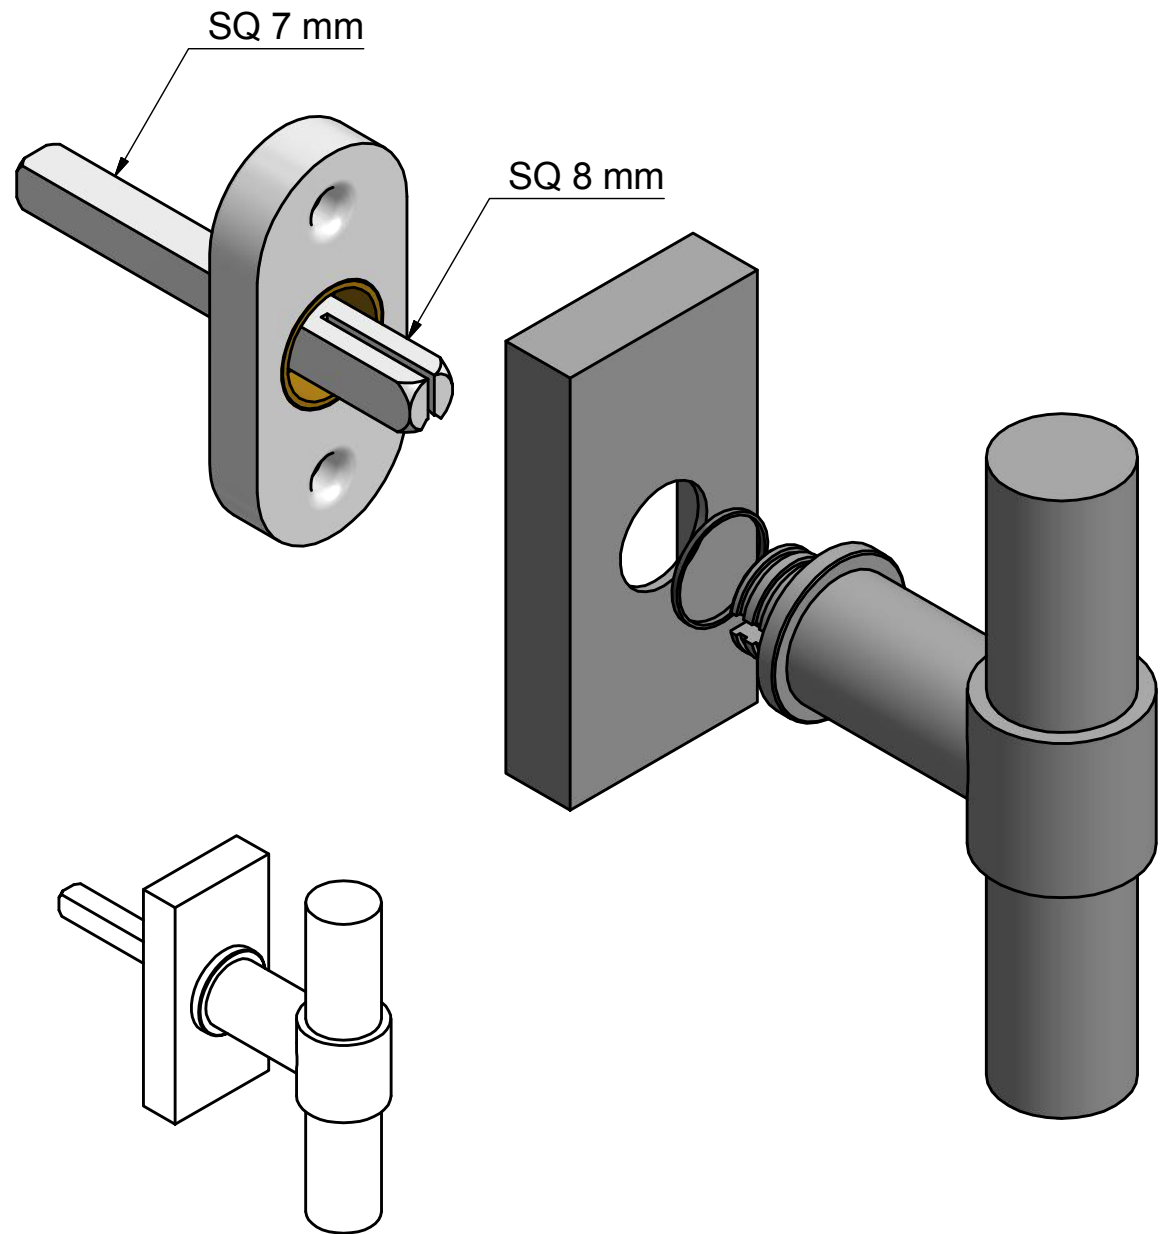

PBT20-DK

non-locking tilt and turn
window handle
stainless steel

FORMANI [®]		Part number:	
		Description:	
Doc no.:	2703D003 PBT20DK V01.dwg	PBT20-DK	Format:
Drawn by:	Christian Brimbois		Creation date:
Distributed by Two Tease Architectural Hardware		info@twotease.com.au www.twotease.com.au	
		A3	

PBT20-DKLOCK

locking tilt and turn
window handle
stainless steel

FORMANI[®]		Part number: 2703D022 PBT20DKLOCK V01	
		Description: PBT20-DKLOCK	Format: A3
Doc no.:	2703D022 PBT20DKLOCK V01.dwg		
Drawn by:	Christian Brimbois	Creation date:	24-3-2013
Distributed by Two Tease Architectural Hardware info@twotease.com.au www.twotease.com.au			