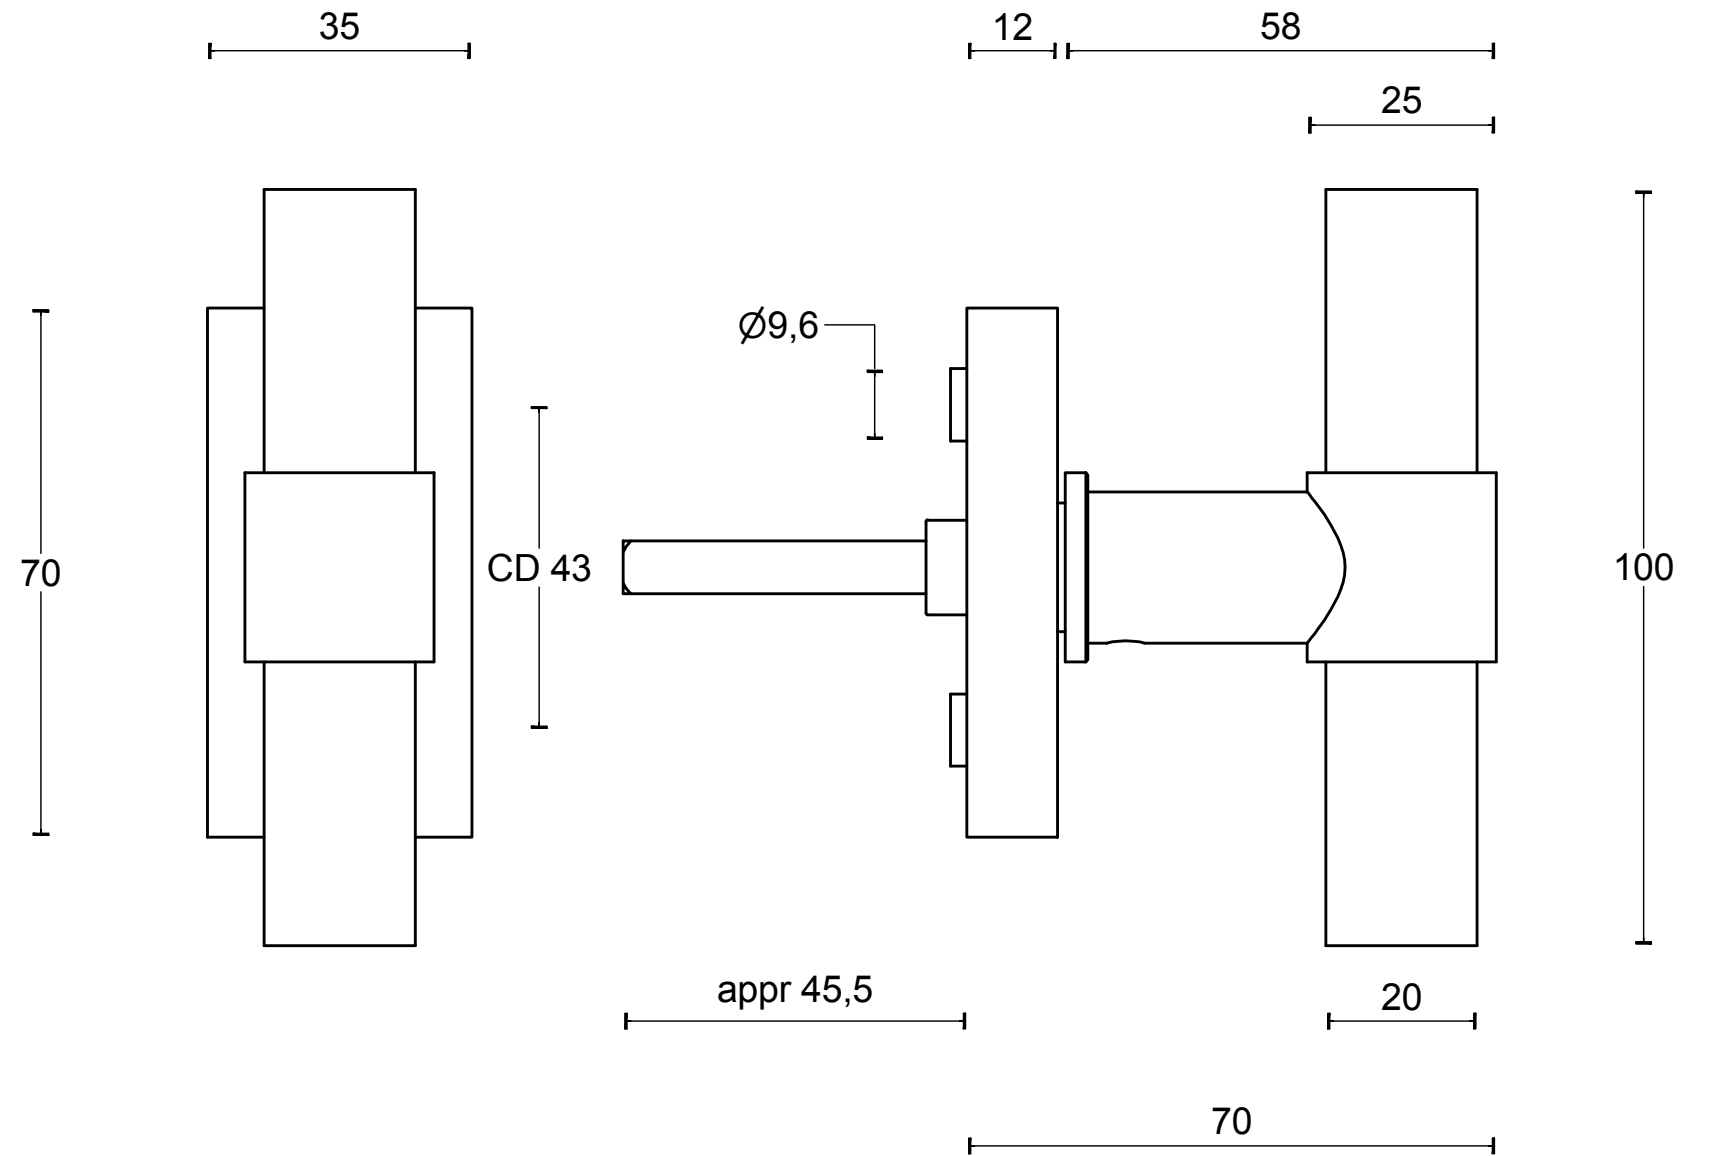

PBT20-DK

non-locking tilt and turn
window handle
stainless steel

FORMANI [®]		Part number:	
		Description:	
Doc no.:	2703D003 PBT20DK V01.dwg	PBT20-DK	Format:
Drawn by:	Christian Brimbois		Creation date:
Distributed by Two Tease Architectural Hardware		info@twotease.com.au www.twotease.com.au	
		A3	

PBT20-DKLOCK

locking tilt and turn
window handle
stainless steel

FORMANI[®]		Part number: 2703D022 PBT20DKLOCK V01	
		Description: PBT20-DKLOCK	Format: A3
Doc no.:	2703D022 PBT20DKLOCK V01.dwg		
Drawn by:	Christian Brimbois	Creation date:	24-3-2013
Distributed by Two Tease Architectural Hardware info@twotease.com.au www.twotease.com.au			