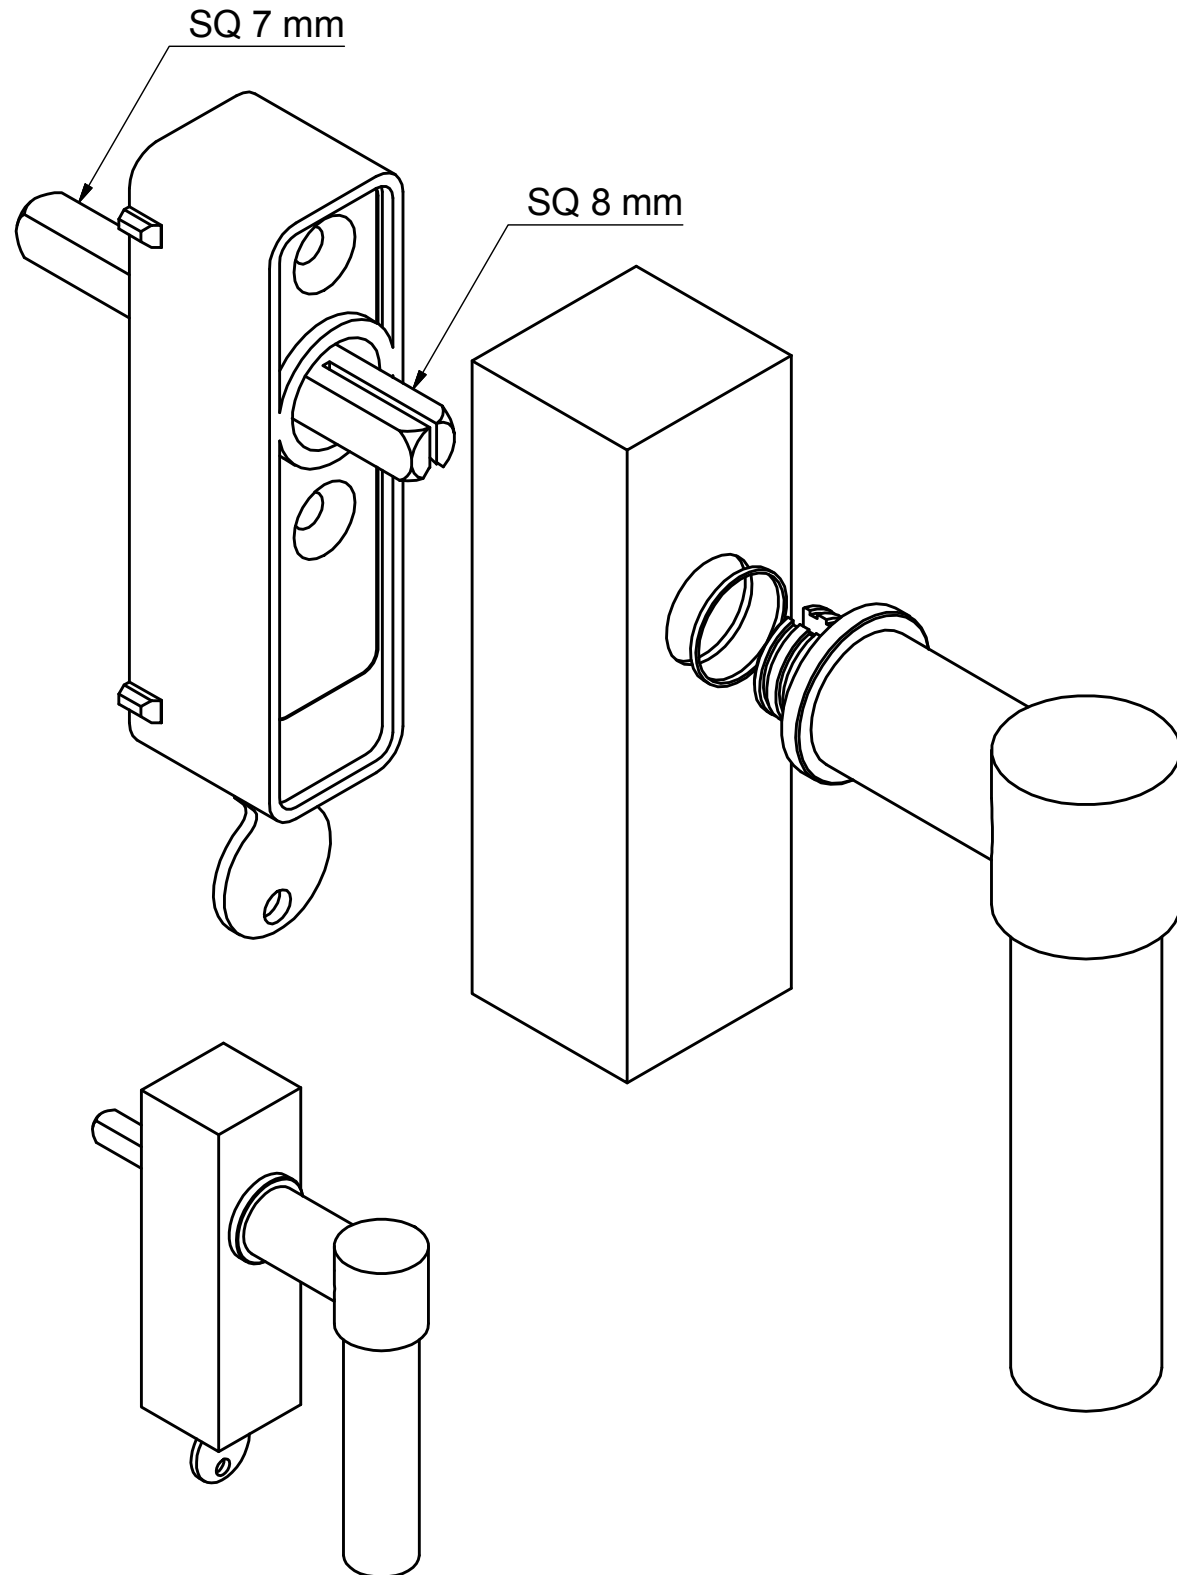

PBL20-DK

non-locking tilt and turn
window handle
stainless steel

FORMANI [®]		Part number: 2703D004 PBL20DK V01	
		Description: PBL20-DK	
Doc no.:	2703D004 PBL20DK V01.dwg	Format:	A3
Drawn by:	Christian Brimbois	Creation date:	22-3-2013
Distributed by Two Tease Architectural Hardware info@twotease.com.au www.twoteases.com.au			

PBL20-DKLOCK

locking tilt and turn
window handle
stainless steel

FORMANI®		Part number:	
		Description:	
Doc no.:	2703D023 PBL20DKLOCK V01.dwg	PBL20-DKLOCK	Format:
Drawn by:	Christian Brimbois		Creation date:
Distributed by Two Tease Architectural Hardware		info@twotease.com.au www.twoteases.com.au	