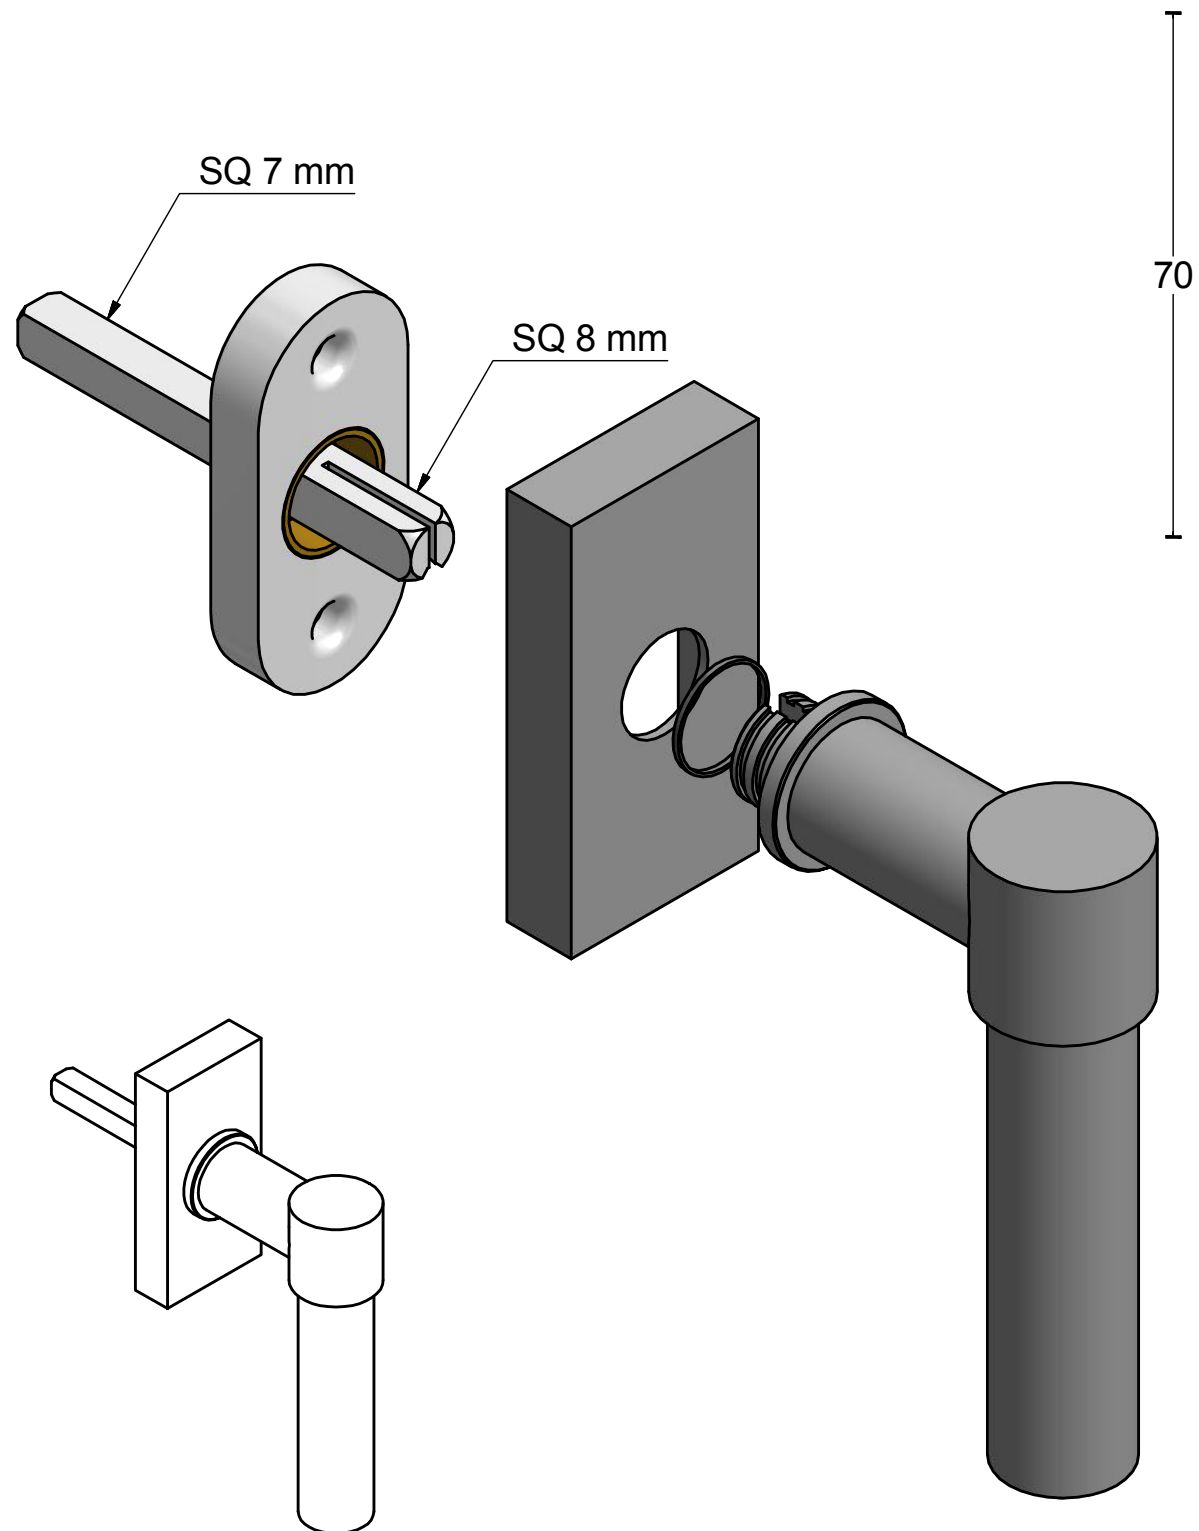

PBL20-DK

non-locking tilt and turn
window handle
stainless steel

FORMANI [®]		Part number: 2703D004 PBL20DK V01	
		Description: PBL20-DK	
Doc no.:	2703D004 PBL20DK V01.dwg	Format:	A3
Drawn by:	Christian Brimbois	Creation date:	22-3-2013
Distributed by Two Tease Architectural Hardware info@twotease.com.au www.twoteases.com.au			

PBL20-DKLOCK

locking tilt and turn
window handle
stainless steel

FORMANI®		Part number:	
		Description:	
Doc no.:	2703D023 PBL20DKLOCK V01.dwg	PBL20-DKLOCK	Format:
Drawn by:	Christian Brimbois		Creation date:
Distributed by Two Tease Architectural Hardware		info@twotease.com.au www.twoteases.com.au	