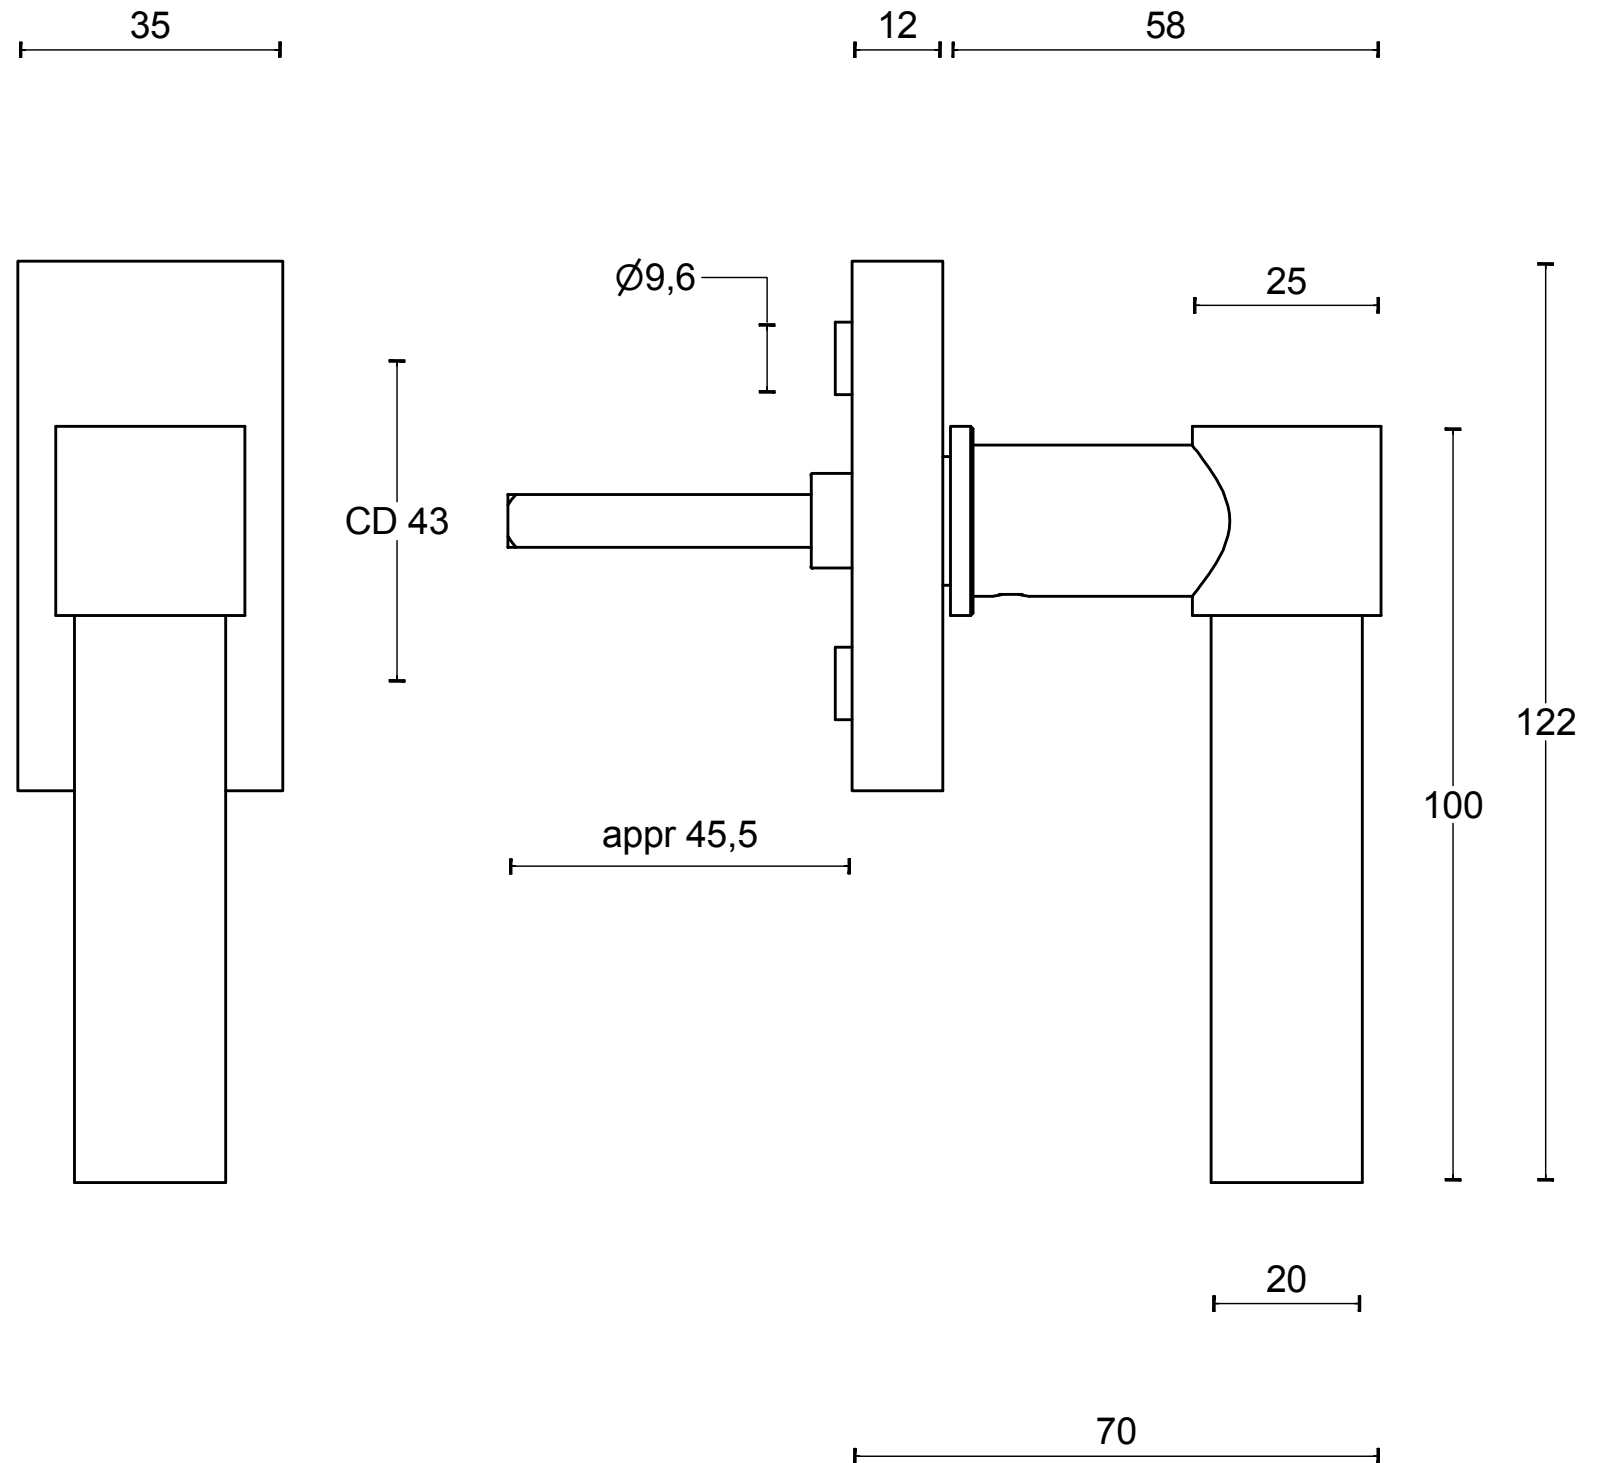

PBL20-DK

non-locking tilt and turn
window handle
stainless steel

FORMANI [®]		Part number: 2703D004 PBL20DK V01	
		Description: PBL20-DK	
Doc no.:	2703D004 PBL20DK V01.dwg	Format:	A3
Drawn by:	Christian Brimbois	Creation date:	22-3-2013
Distributed by Two Tease Architectural Hardware info@twotease.com.au www.twoteases.com.au			

PBL20-DKLOCK

locking tilt and turn
window handle
stainless steel

FORMANI®		Part number:	
		Description:	
Doc no.:	2703D023 PBL20DKLOCK V01.dwg	PBL20-DKLOCK	Format:
Drawn by:	Christian Brimbois		Creation date:
Distributed by Two Tease Architectural Hardware		info@twotease.com.au www.twoteases.com.au	