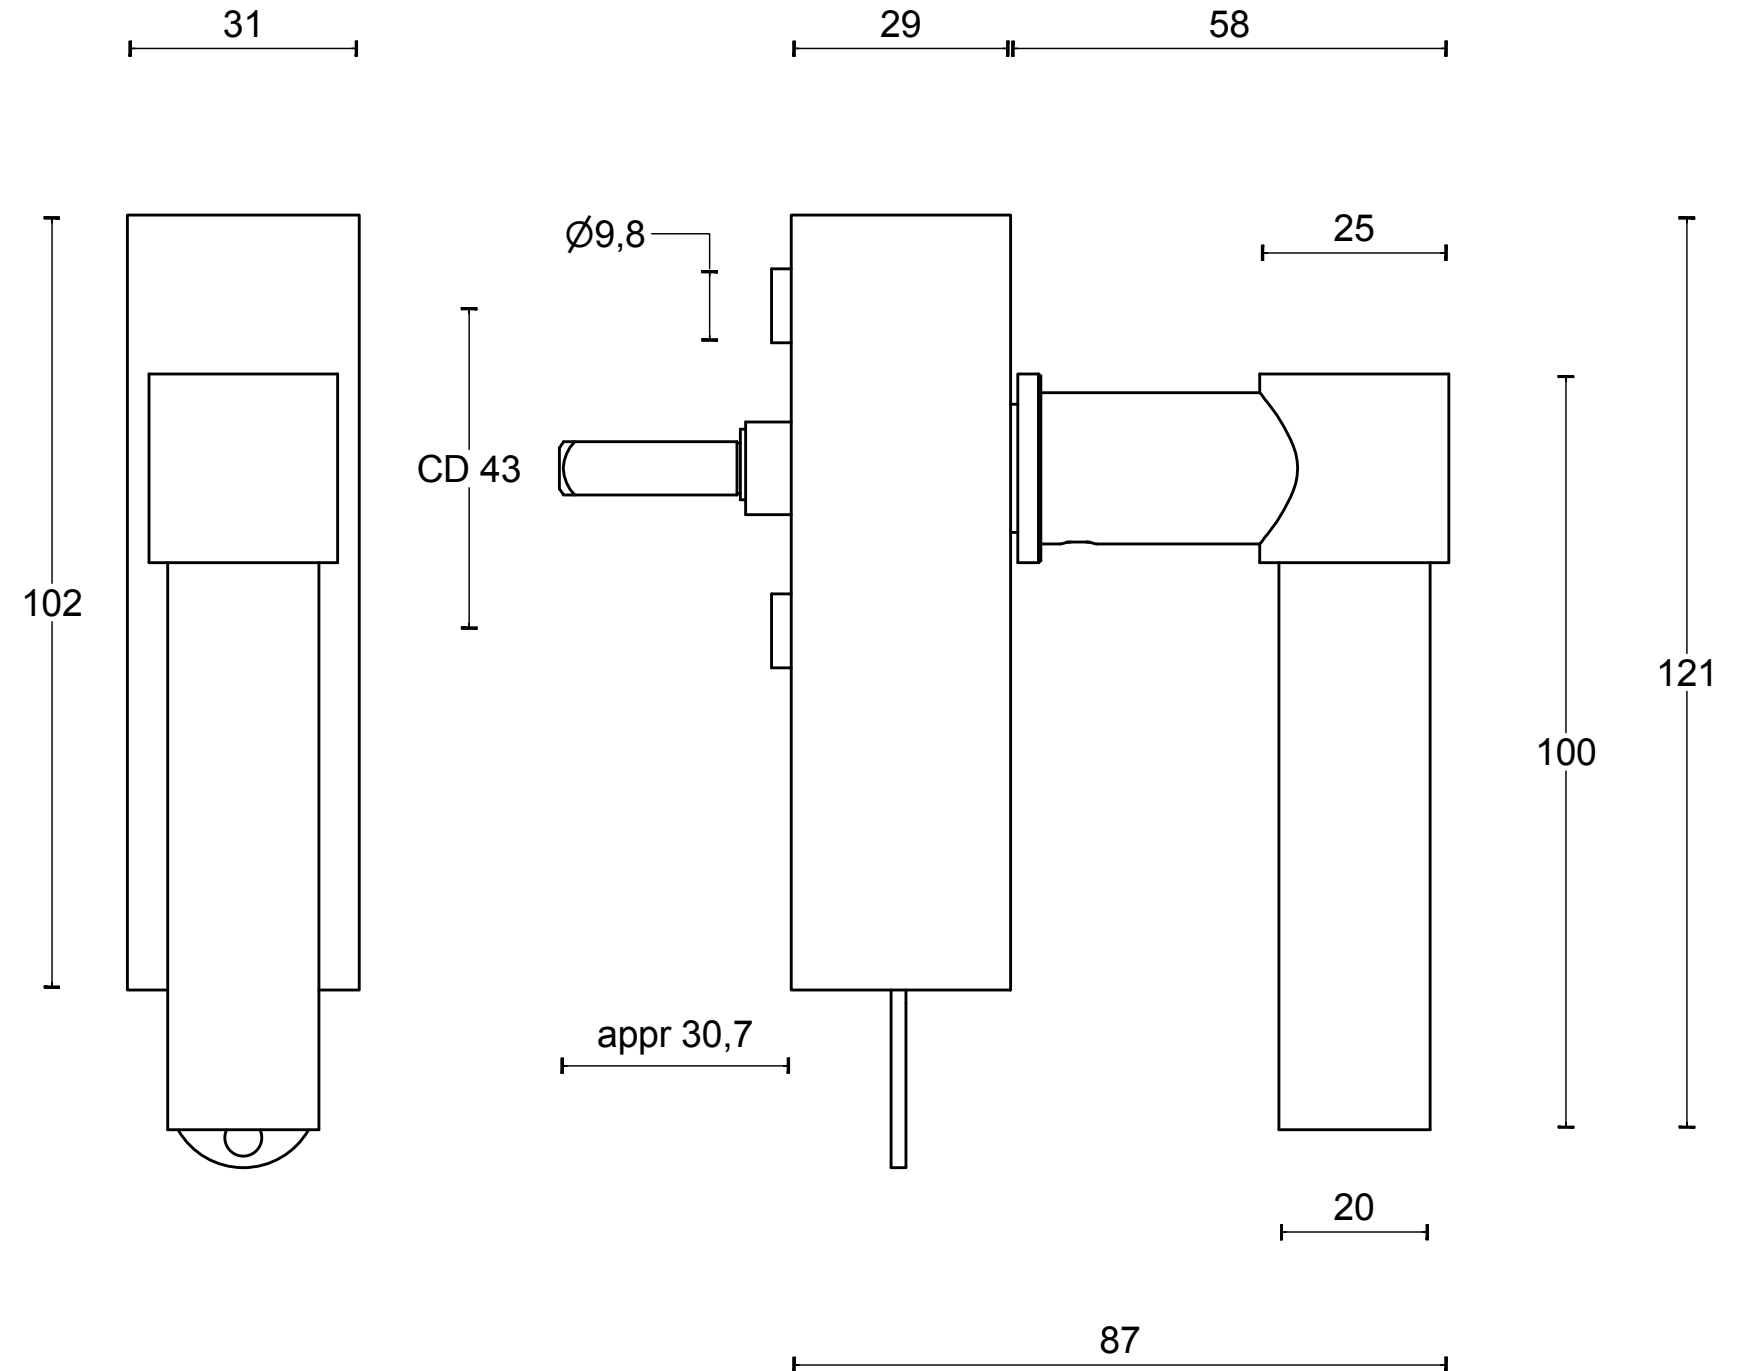

PBL20-DK

non-locking tilt and turn
window handle
stainless steel

FORMANI [®]		Part number: 2703D004 PBL20DK V01	
		Description: PBL20-DK	
Doc no.:	2703D004 PBL20DK V01.dwg	Format:	A3
Drawn by:	Christian Brimbois	Creation date:	22-3-2013
Distributed by Two Tease Architectural Hardware info@twotease.com.au www.twoteases.com.au			

PBL20-DKLOCK

locking tilt and turn
window handle
stainless steel

FORMANI®		Part number:	
		Description:	
Doc no.:	2703D023 PBL20DKLOCK V01.dwg	PBL20-DKLOCK	Format:
Drawn by:	Christian Brimbois		Creation date:
Distributed by Two Tease Architectural Hardware		info@twotease.com.au www.twoteases.com.au	