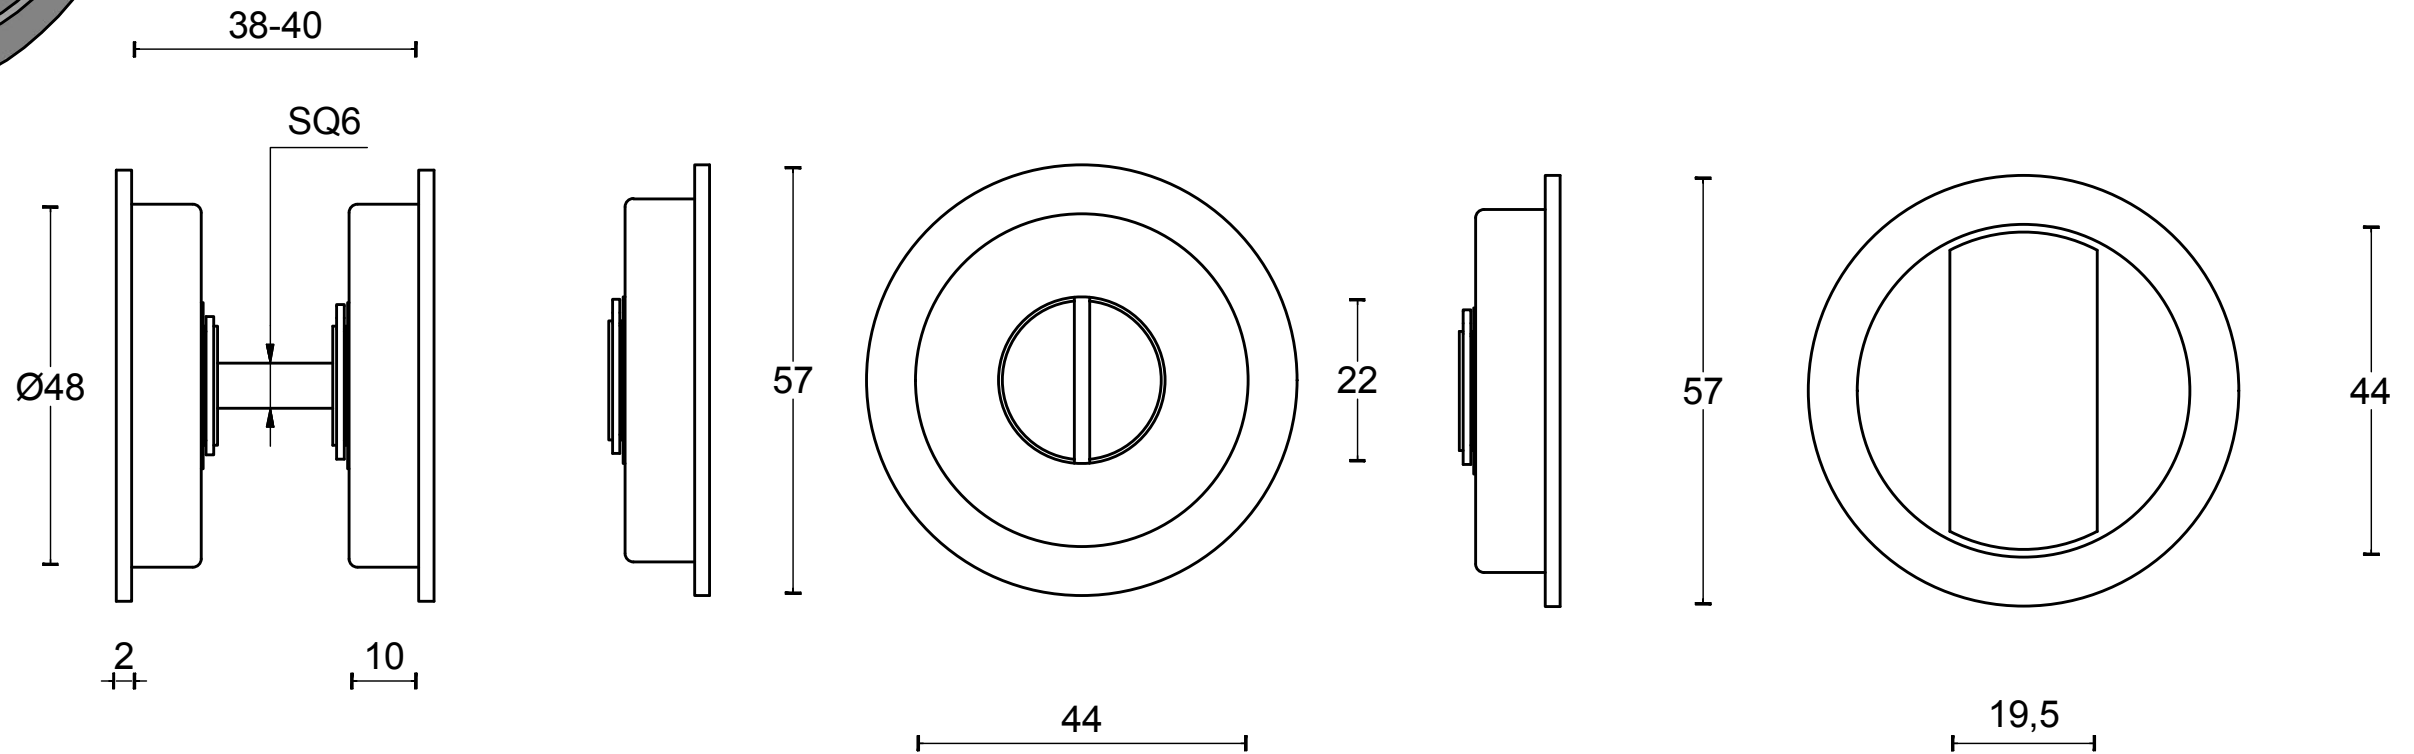

LB57S

set of flush pulls for glue fitting
including 6mm spindle
(lock not included)
stainless steel

FORMANI®		Part number:	
Doc no.: 2501Z071 LB57S V04.dwg		LB57S	Format:
Drawn by: Christian Brimbois	Creation date: 18-9-2017		A3
FORMANI HOLLAND B.V. EUROPALAAN 12 6199 AB MAASTRICHT-AIRPORT NL T +31 (0)43 308 90 00 INFO@FORMANI.COM FORMANI.COM			