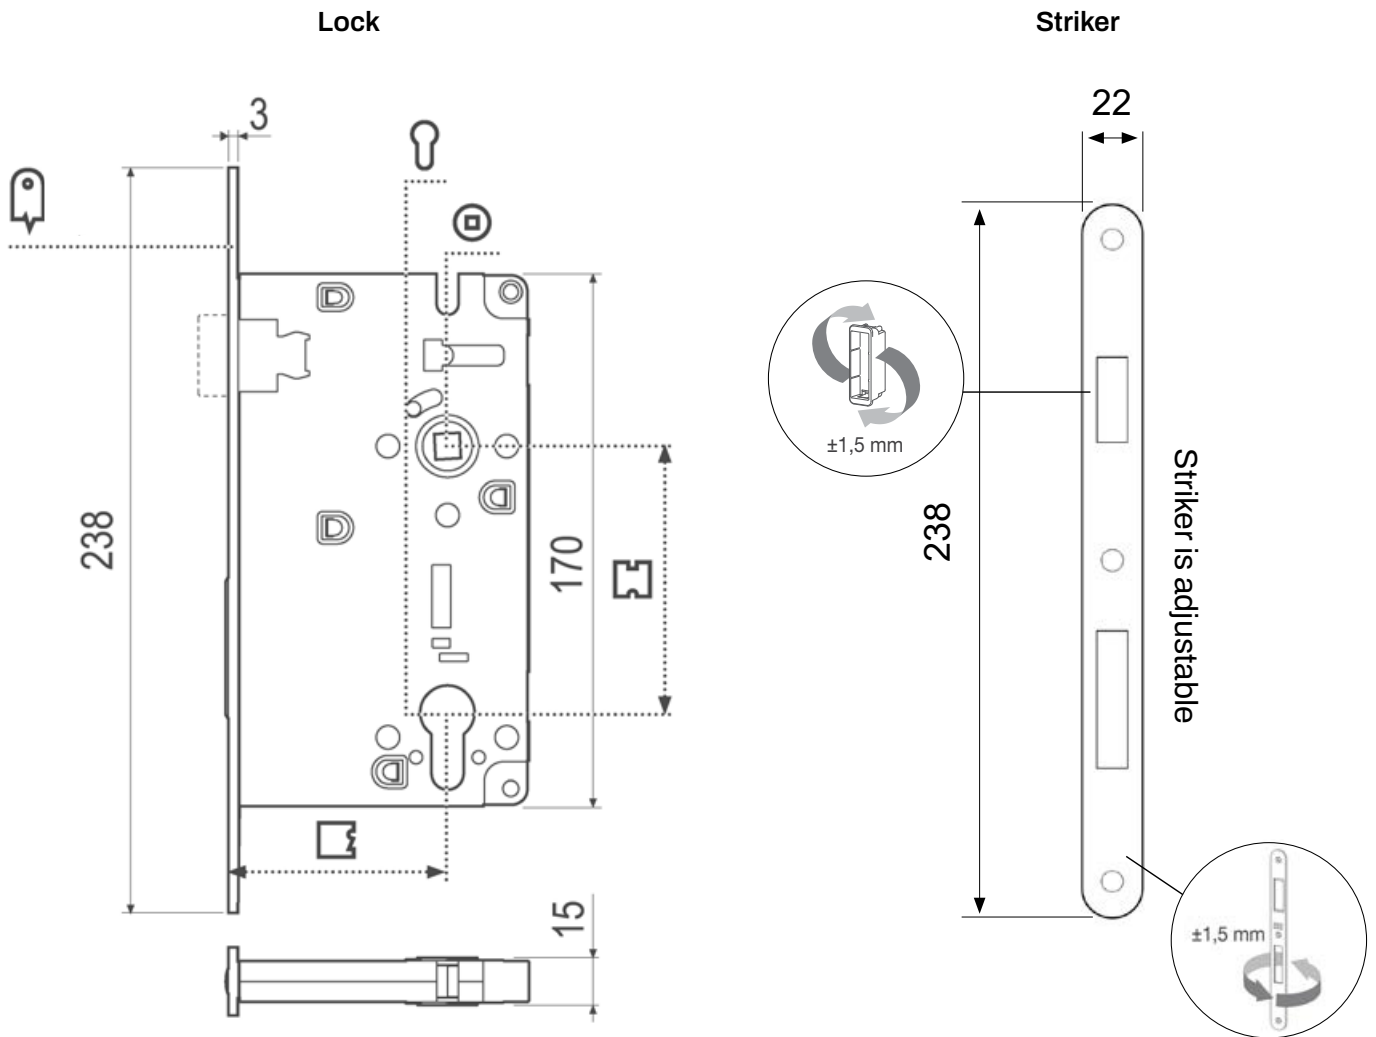

SICUREZZA XT

AGB MORTICE LOCK WITH MAGNETIC LATCH FOR FLUSH DORS

 **Lock Type**
WC Lock

 **AXIS**
85mm

 **BACKSETS**
50mm
60mm

 **MATERIAL**
Stainless Steel
Steel

 **STEEL FOREND**
Round End
22 x 238mm

 **HUB**
8mm

Description

Sicurezza XT is a magnetic movement lock. It takes from Sicurezza 2.0, inheriting its amazing smooth function and the precision of mechanical movements with silent closing. The magnetic, symmetric latch is nohanded (no need for spring latch inversion).

Mounting

Same milling layout as Sicurezza 2.0. Prepare cutout and mill the panel according to the dimensions shown on the diagram.

FINISHES & CODES

50mm Backset

60mm Backset

Lock

Matt Chrome
B80861.50.34

Matt Chrome
B80861.60.34