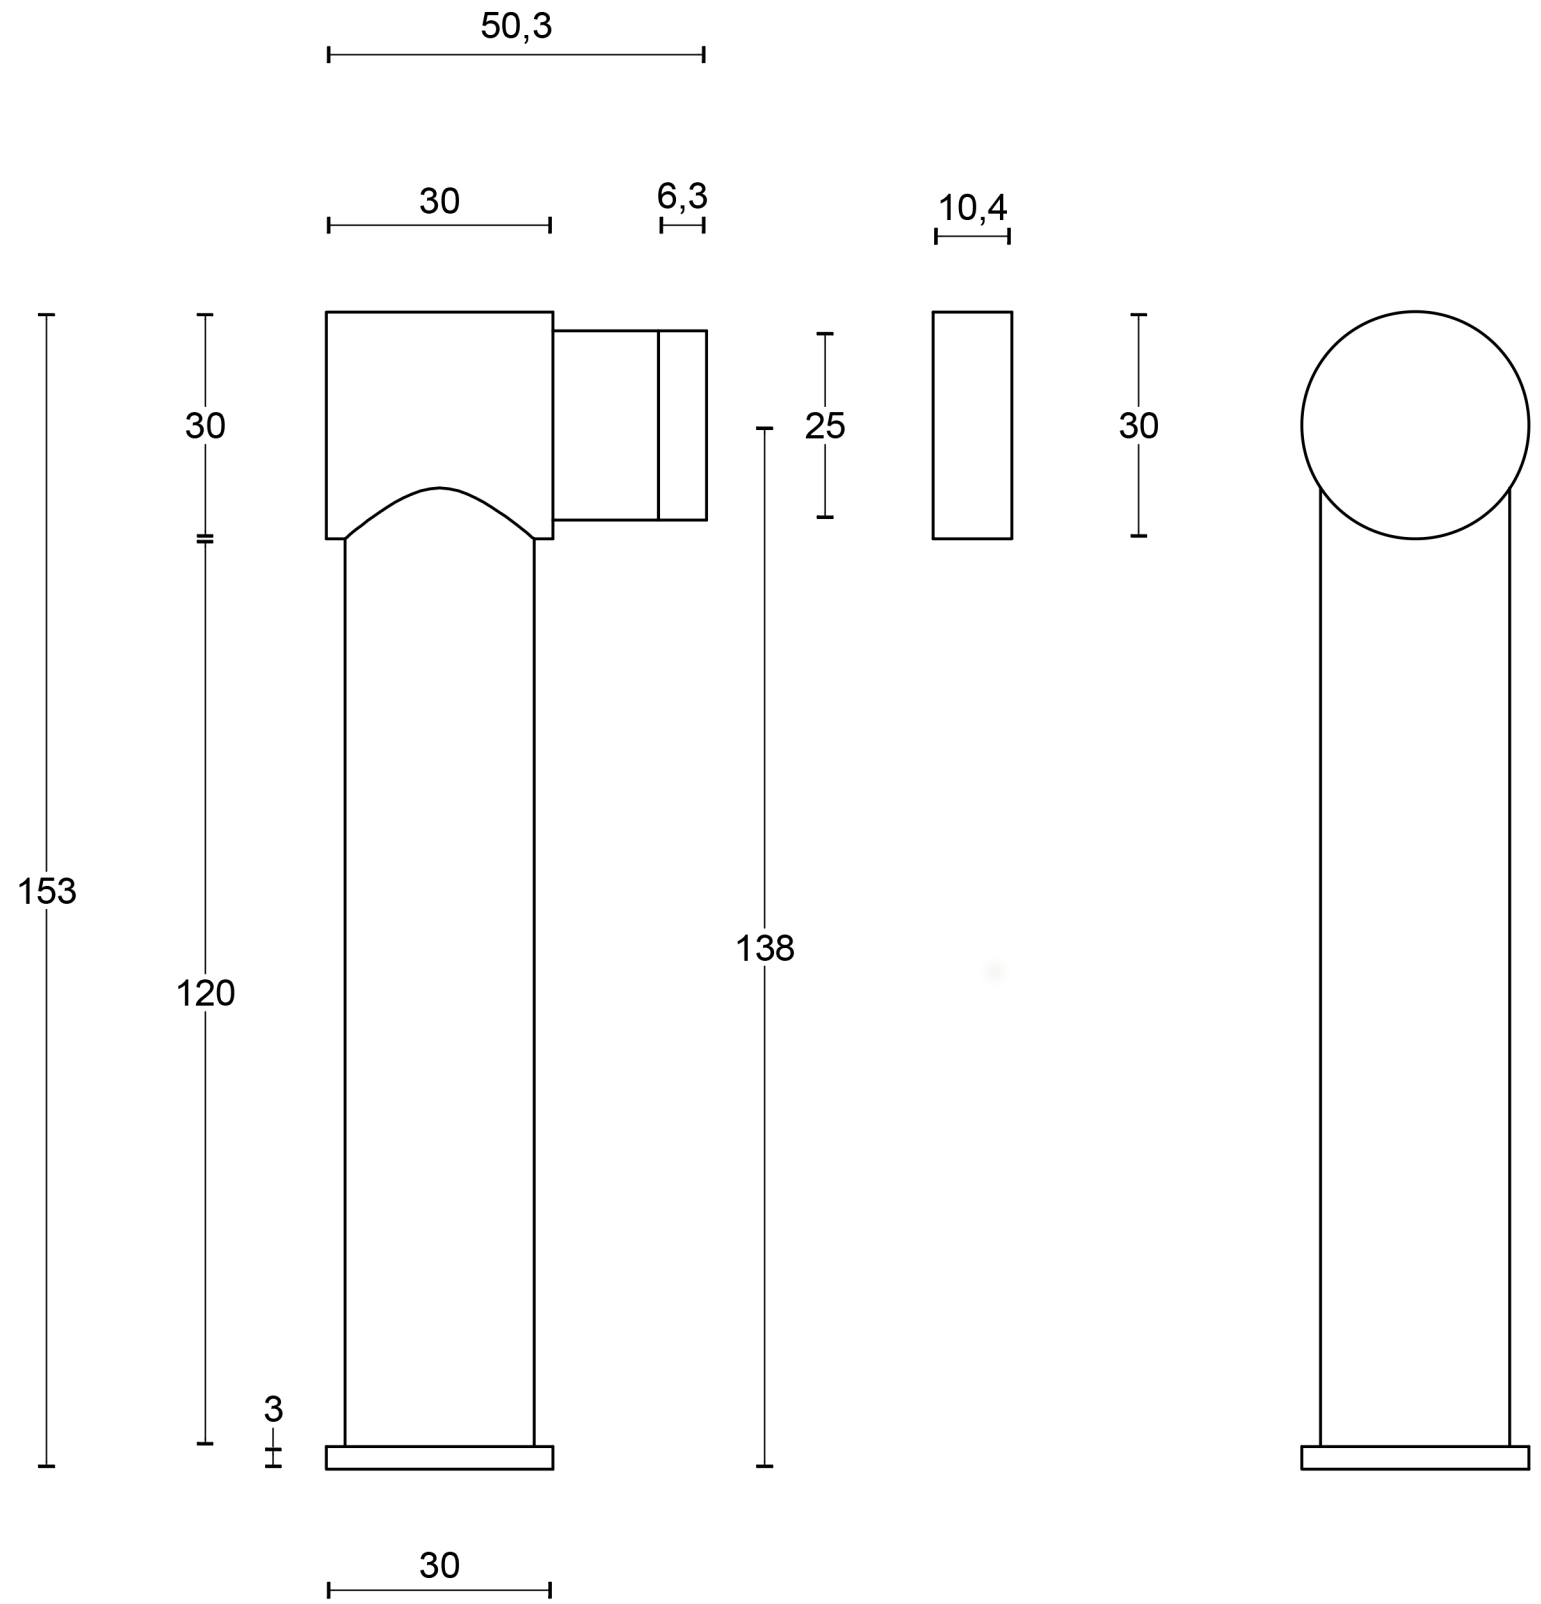

All information on the drawing is the property of Formani Holland B.V. and may not be copied, in any way whatsoever without obtaining the permission in writing from Formani Holland B.V.

**PB30**

floor mounted door stop  
including magnet  
stainless steel

<b>FORMANI®</b>		Part number:	
		Description: <b>PB30</b>	
Doc no.: 2701Z041 PB30 V02.dwg	Creation date: 26-3-2013	Format: <b>A3</b>	
Drawn by: Christian Brimbois	Formani FROM TWO TEASE ARCHITECTURAL HARDWARE <a href="http://www.twotease.com.au">www.twotease.com.au</a> <a href="mailto:info@twotease.com.au">info@twotease.com.au</a>		