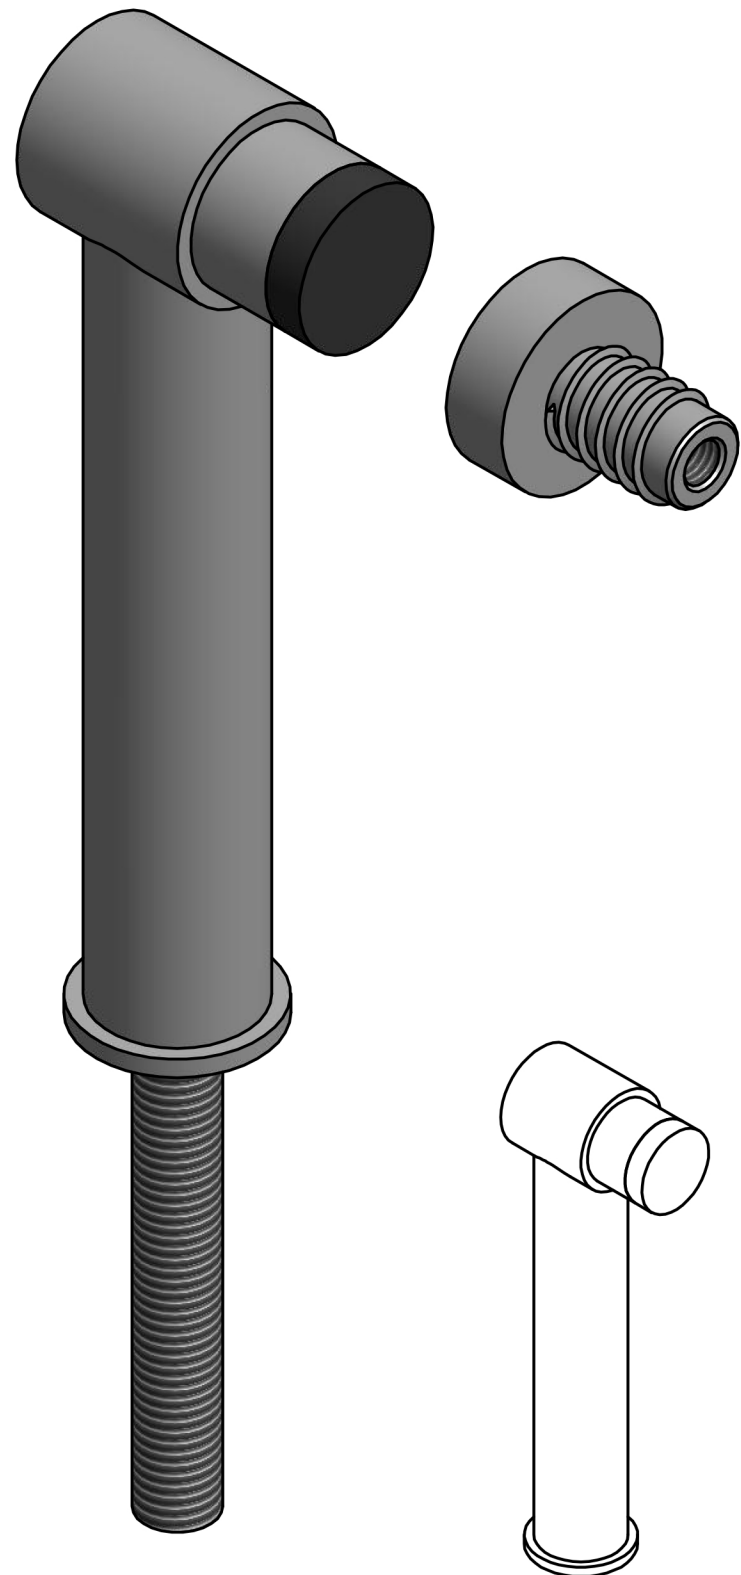

All information on the drawing is the property of Formani Holland B.V. and may not be copied, in any way whatsoever without obtaining the permission in writing from Formani Holland B.V.

**PB30**

floor mounted door stop  
including magnet  
stainless steel

<b>FORMANI®</b>		Part number:	
		Description: <b>PB30</b>	
Doc no.: 2701Z041 PB30 V02.dwg	Creation date: 26-3-2013	Format: <b>A3</b>	
Drawn by: Christian Brimbois	Formani FROM TWO TEASE ARCHITECTURAL HARDWARE <a href="http://www.twotease.com.au">www.twotease.com.au</a> <a href="mailto:info@twotease.com.au">info@twotease.com.au</a>		