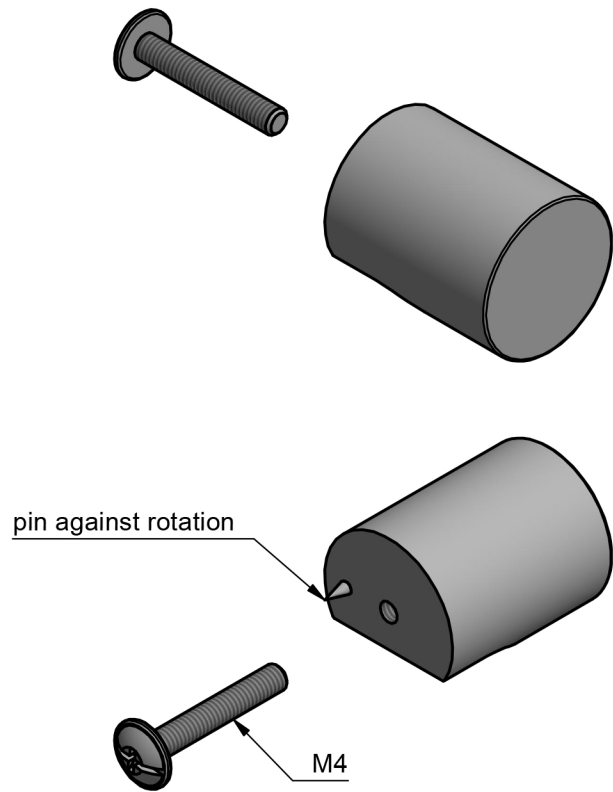

# RIVIO GL24M

solid cabinet knob  
stainless steel

Ø24

30

<p><b>FORMANI</b><sup>®</sup></p> <p>FORMANI HOLLAND B.V. EUROPALAAN 12 6199 AB MAASTRICHT-AIRPORT NL T +31 (0)43 308 90 00 INFO@FORMANI.COM WWW.FORMANI.COM</p>	Type :	<b>RIVIO GL24M</b>	Version:
	Formani filename: 4104P001_GL24M_V01.dwg	Description: <b>solid cabinet knob stainless steel</b>	Format <b>A3</b>
	Drawn by: Semih Aslan		
Creation date: 24-8-2022			