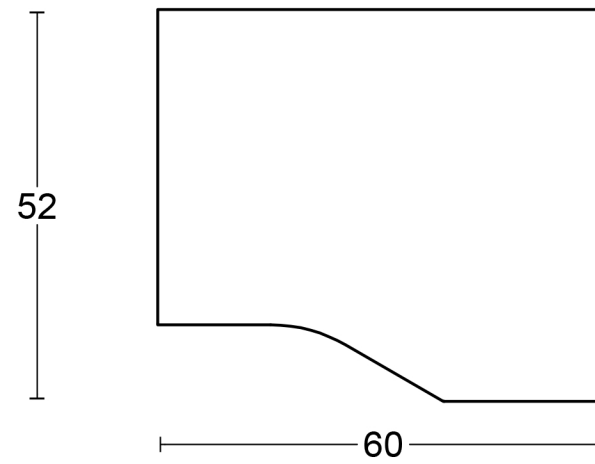

All information on the drawing is the property of Formani Holland B.V. and may not be copied, in any way whatsoever without obtaining the permission in writing from Formani Holland B.V

RIVIO GL200V

solid front door knob
stainless steel