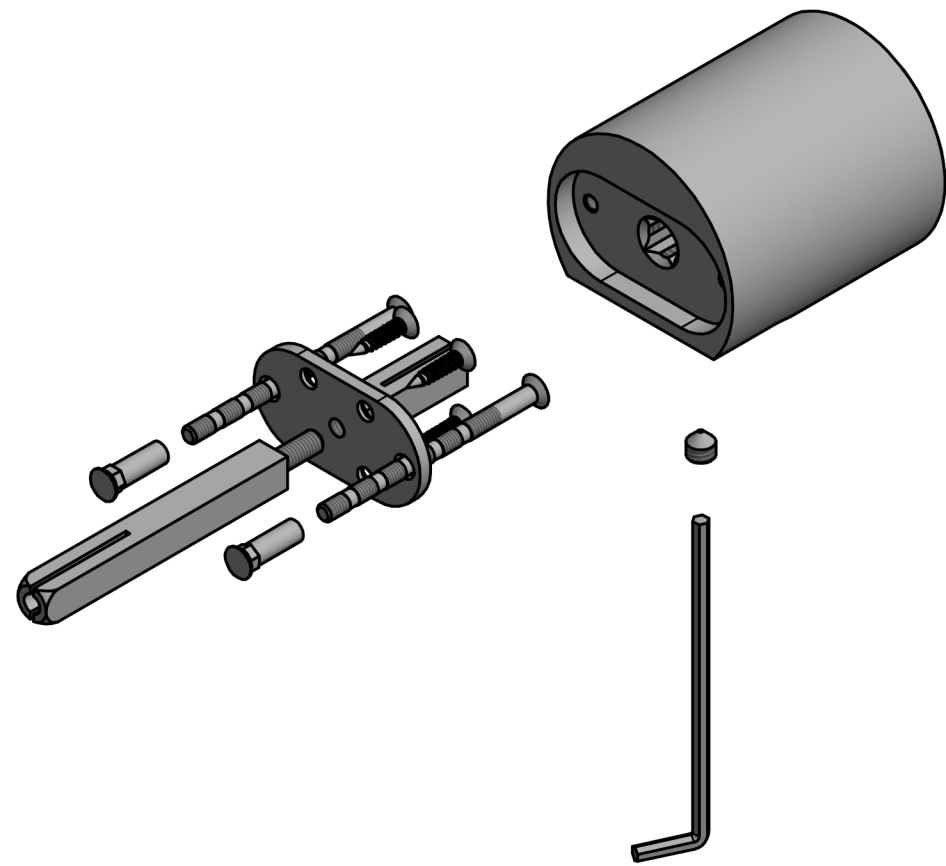

All information on the drawing is the property of Formani Holland B.V. and may not be copied, in any way whatsoever without obtaining the permission in writing from Formani Holland B.V

RIVIO GL200V

solid front door knob
stainless steel

<p>FORMANI[®]</p> <p>FORMANI HOLLAND B.V. EUROPALAAN 12 6199 AB MAASTRICHT-AIRPORT NL T +31 (0)43 308 90 00 INFO@FORMANI.COM WWW.FORMANI.COM</p>	Type :	RIVIO GL200V	Version:
	Formani filename: 4102K001_GL200V_V01.dwg	Description: solid front door knob stainless steel	Format A3
	Drawn by: Semih Aslan		
Creation date: 25-8-2022			