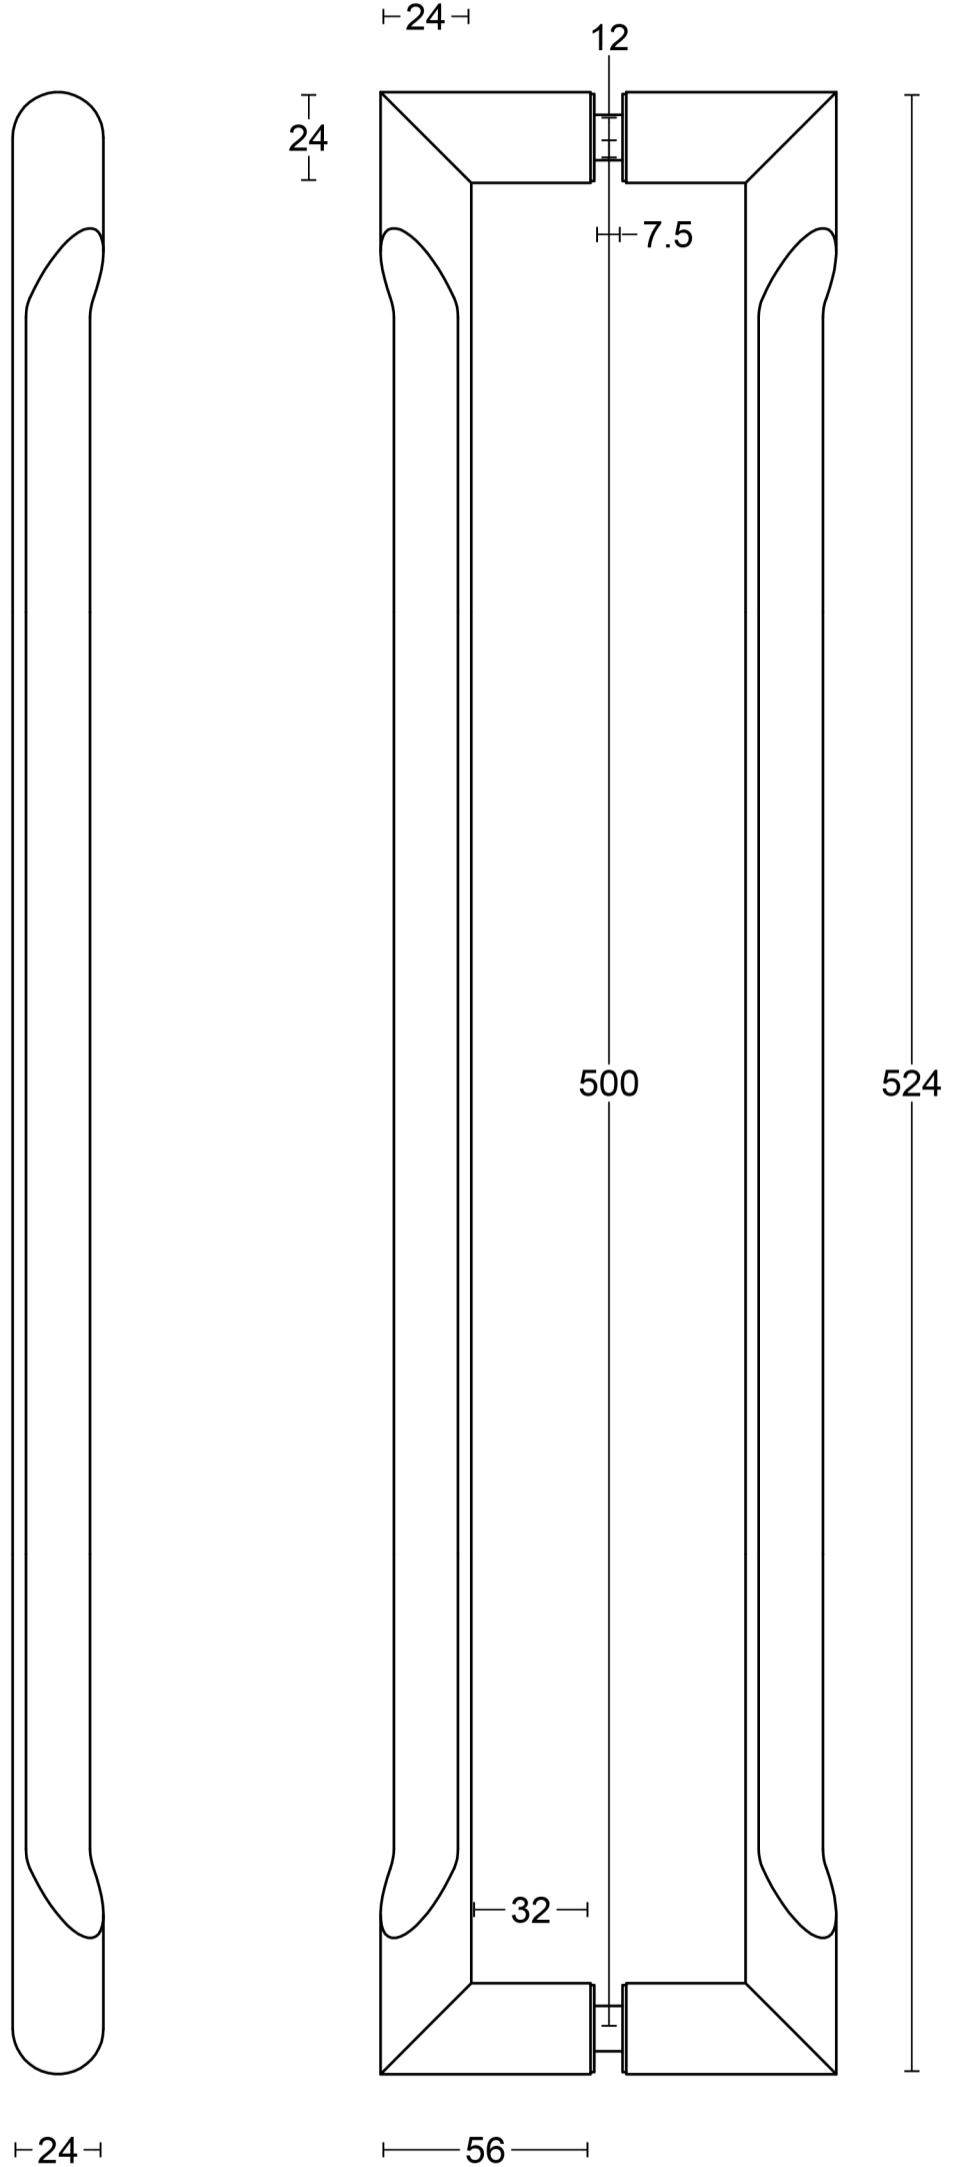

All information on the drawing is the property of Formani Holland B.V. and may not be copied, in any way whatsoever without obtaining the permission in writing from Formani Holland B.V.

RIVIO GL501 PA

solid pull handle back to back fixing
stainless steel