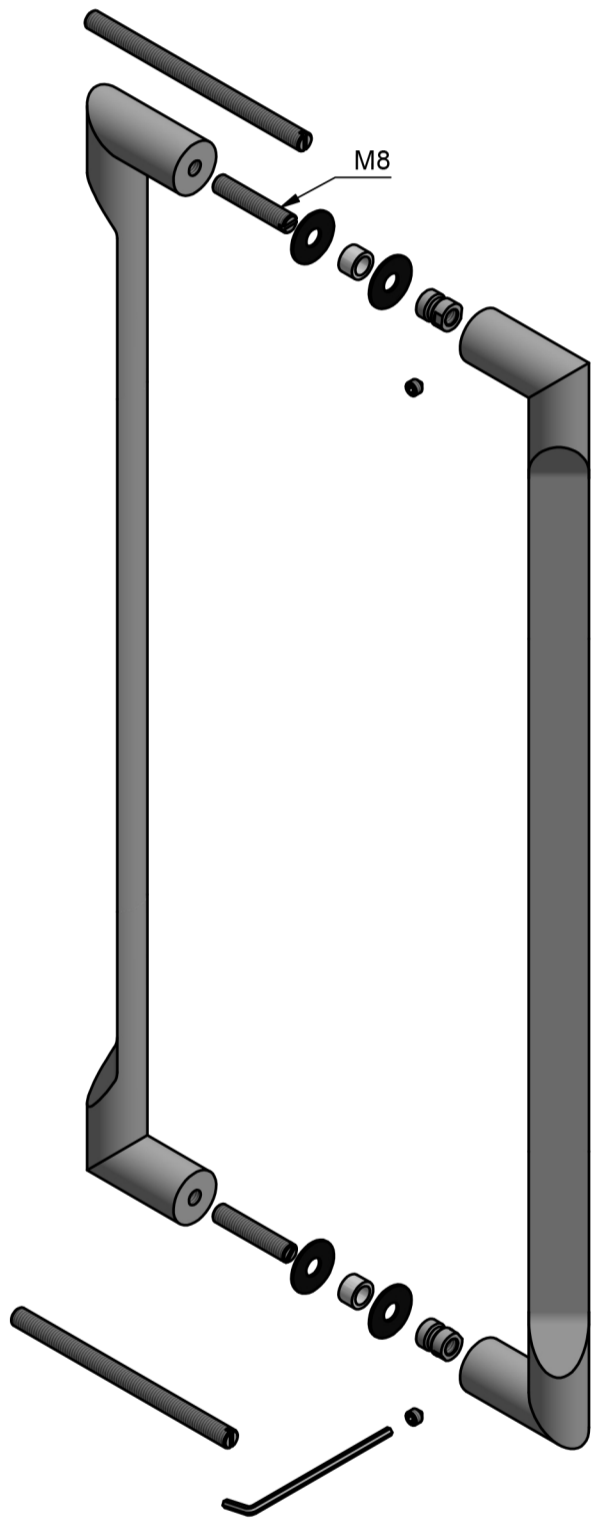

All information on the drawing is the property of Formani Holland B.V. and may not be copied, in any way whatsoever without obtaining the permission in writing from Formani Holland B.V.

RIVIO GL501 PA

solid pull handle back to back fixing
stainless steel

<p>FORMANI[®]</p>	<p>FORMANI HOLLAND B.V. EUROPALAAN 12 6199 AB MAASTRICHT-AIRPORT NL T +31 (0)43 308 90 00 INFO@FORMANI.COM WWW.FORMANI.COM</p>	<p>Type : RIVIO GL501 PA</p>	<p>Version: V01</p>
<p>Formani filename: 4101G002_3_GL501_PA_V01.dwg</p>		<p>Description: solid pull handle back to back fixing stainless steel</p>	<p>Format A3</p>
<p>Drawn by: Semih Aslan</p>			
<p>Creation date: 30-8-2022</p>			