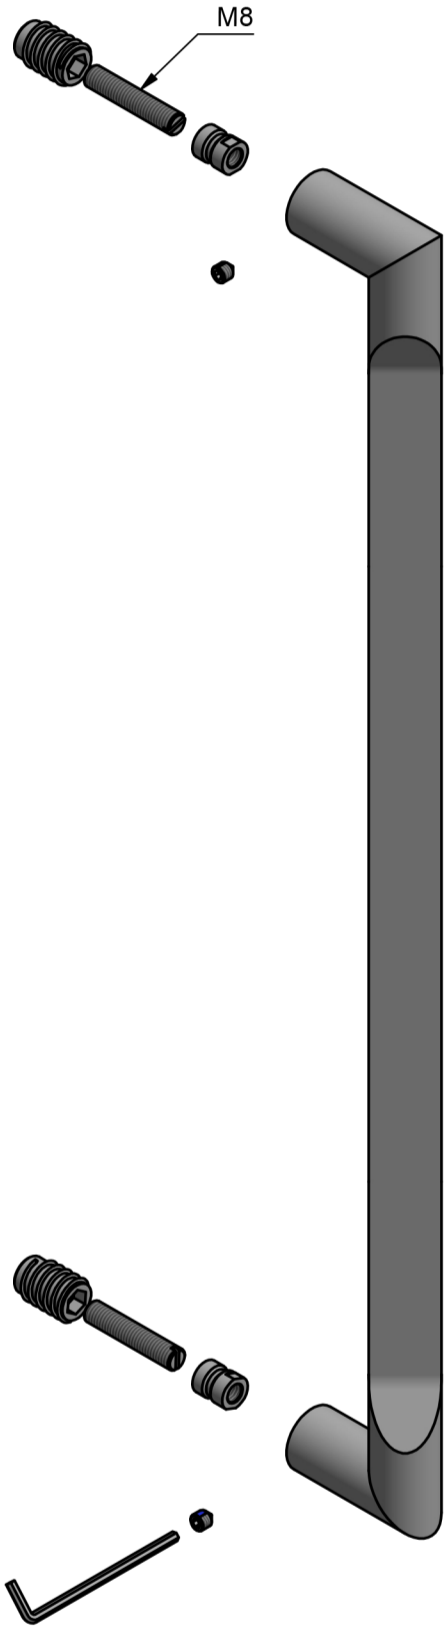

All information on the drawing is the property of Formani Holland B.V. and may not be copied, in any way whatsoever without obtaining the permission in writing from Formani Holland B.V.

RIVIO GL501 NP

solid pull handle concealed fixing
stainless steel

<p>FORMANI[®]</p> <p>FORMANI HOLLAND B.V. EUROPALAAN 12 6199 AB MAASTRICHT-AIRPORT NL T +31 (0)43 308 90 00 INFO@FORMANI.COM WWW.FORMANI.COM</p>	Type :	RIVIO GL501 NP	Version:
	Formani filename: 4101G002_1_GL501_NP_V01.dwg	Description: solid pull handle concealed fixing stainless steel	Format A3
	Drawn by: Semih Aslan		
Creation date: 30-8-2022			