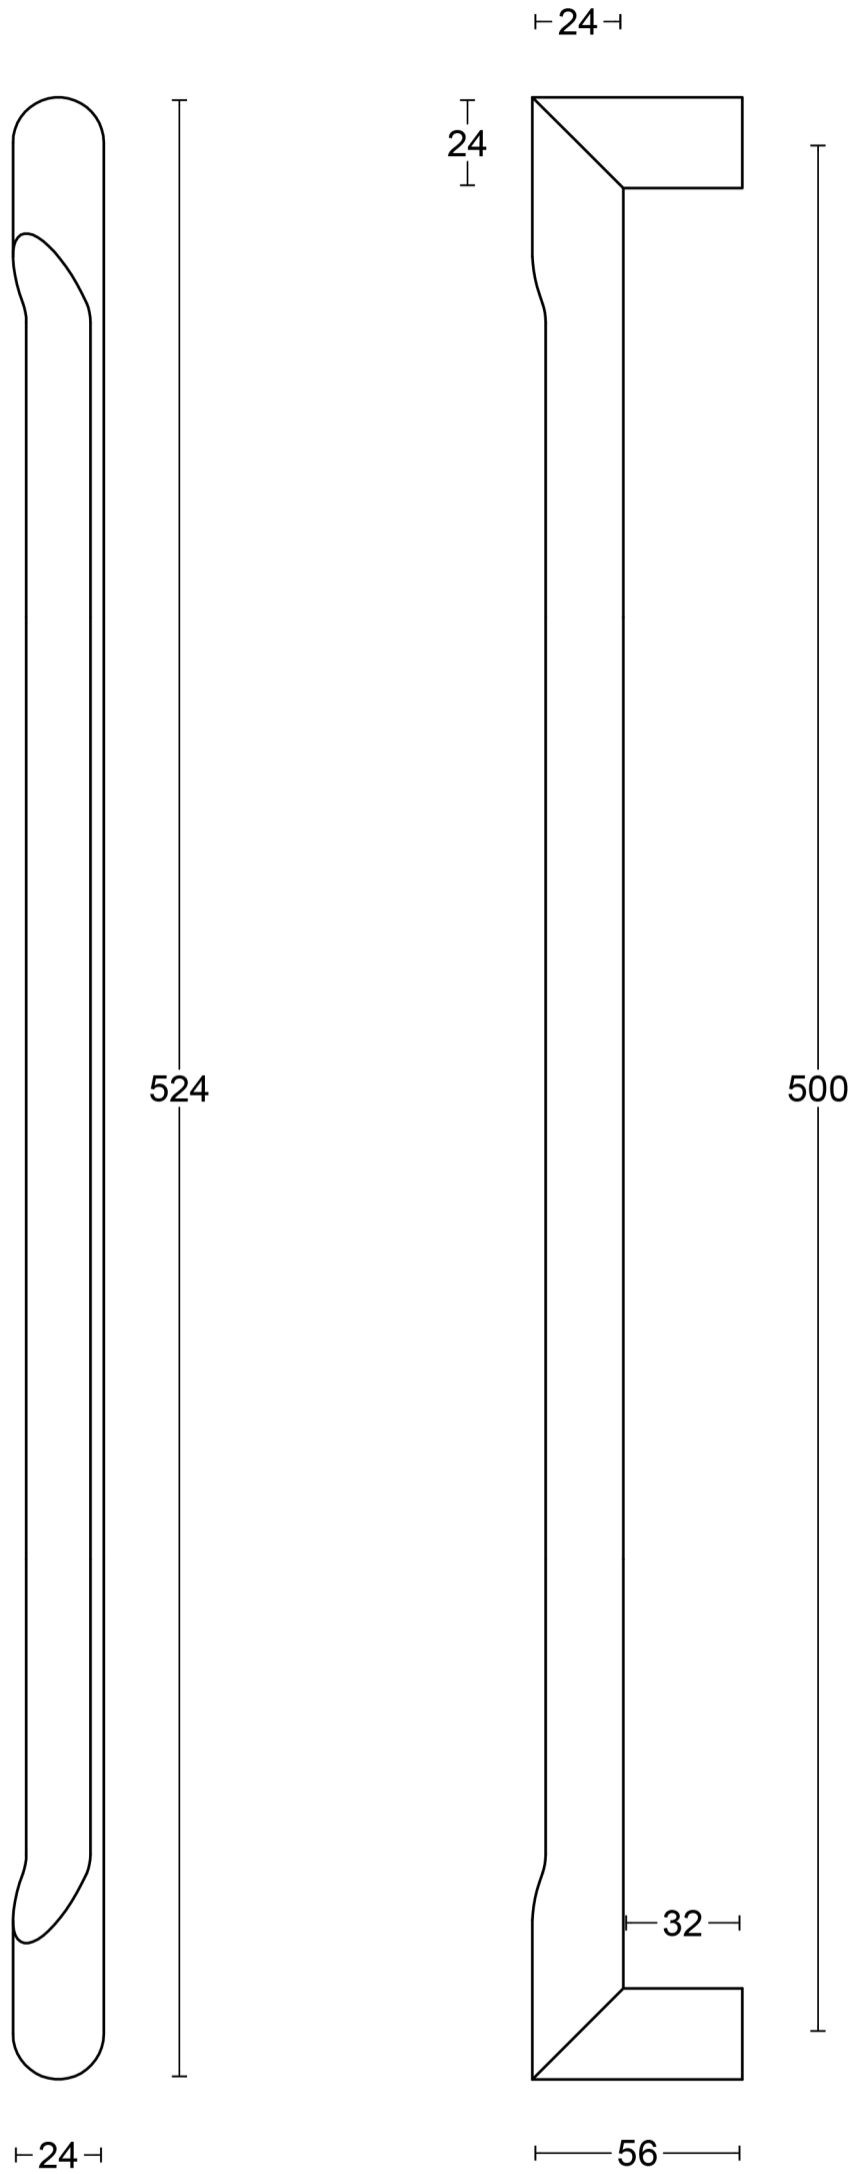

All information on the drawing is the property of Formani Holland B.V. and may not be copied, in any way whatsoever without obtaining the permission in writing from Formani Holland B.V.

RIVIO GL501 NP

solid pull handle concealed fixing
stainless steel

<p>FORMANI[®]</p> <p>FORMANI HOLLAND B.V. EUROPALAAN 12 6199 AB MAASTRICHT-AIRPORT NL T +31 (0)43 308 90 00 INFO@FORMANI.COM WWW.FORMANI.COM</p>	Type :	RIVIO GL501 NP	Version:
	Formani filename: 4101G002_1_GL501_NP_V01.dwg	Description: solid pull handle concealed fixing stainless steel	Format A3
	Drawn by: Semih Aslan		
Creation date: 30-8-2022			