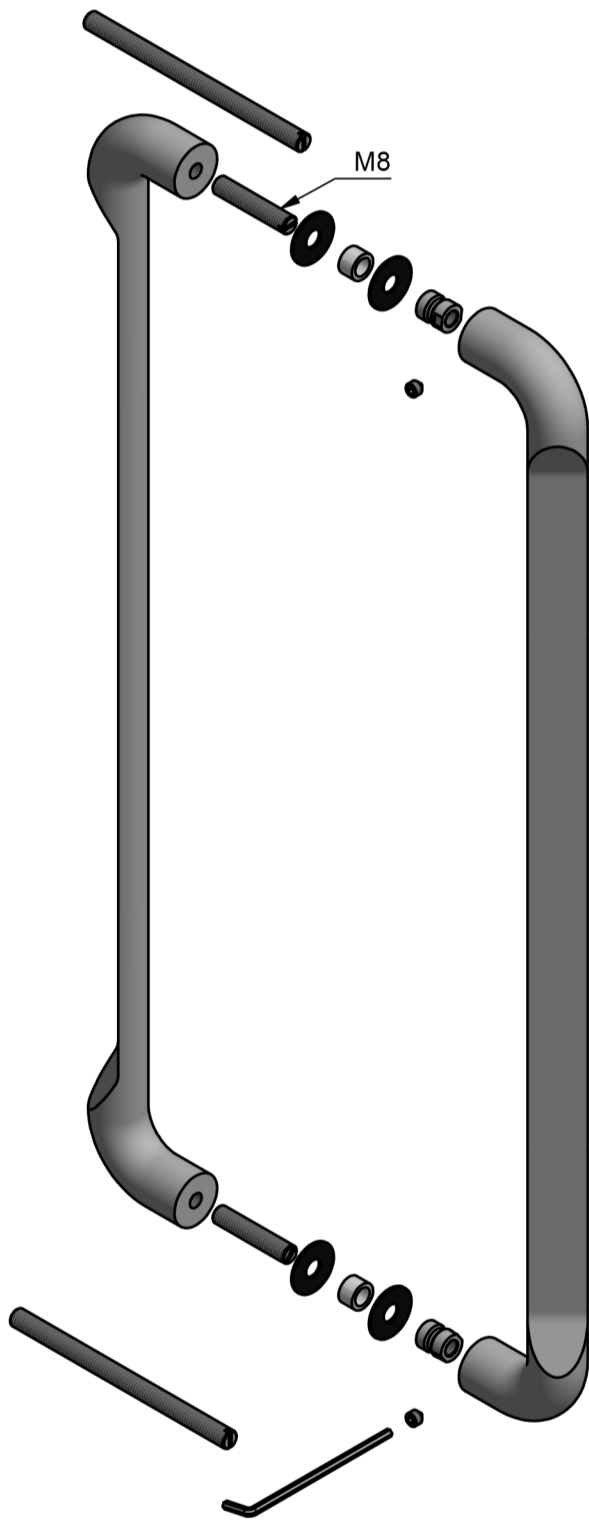

All information on the drawing is the property of Formani Holland B.V. and may not be copied, in any way whatsoever without obtaining the permission in writing from Formani Holland B.V.

**RIVIO GL500 PA**

solid pull handle back to back fixing  
stainless steel

|  |  |  |                             |
|--|--|--|-----------------------------|
| <p><b>FORMANI</b><sup>®</sup></p>                    | <p>FORMANI HOLLAND B.V.<br/>EUROPALAAN 12<br/>6199 AB MAASTRICHT-AIRPORT NL<br/>T +31 (0)43 308 90 00<br/>INFO@FORMANI.COM<br/>WWW.FORMANI.COM</p> | <p>Type :<br/><b>RIVIO GL500 PA</b></p>  | <p>Version:<br/>V01</p>     |
| <p>Formani filename: 4101G001_3_GL500_PA_V01.dwg</p> | <p>Drawn by: Semih Aslan</p>   | <p>Description:<br/><b>solid pull handle back to back<br/>fixing<br/>stainless steel</b></p> | <p>Format<br/><b>A3</b></p> |
| <p>Creation date: 29-8-2022</p>                      |  |  |                             |