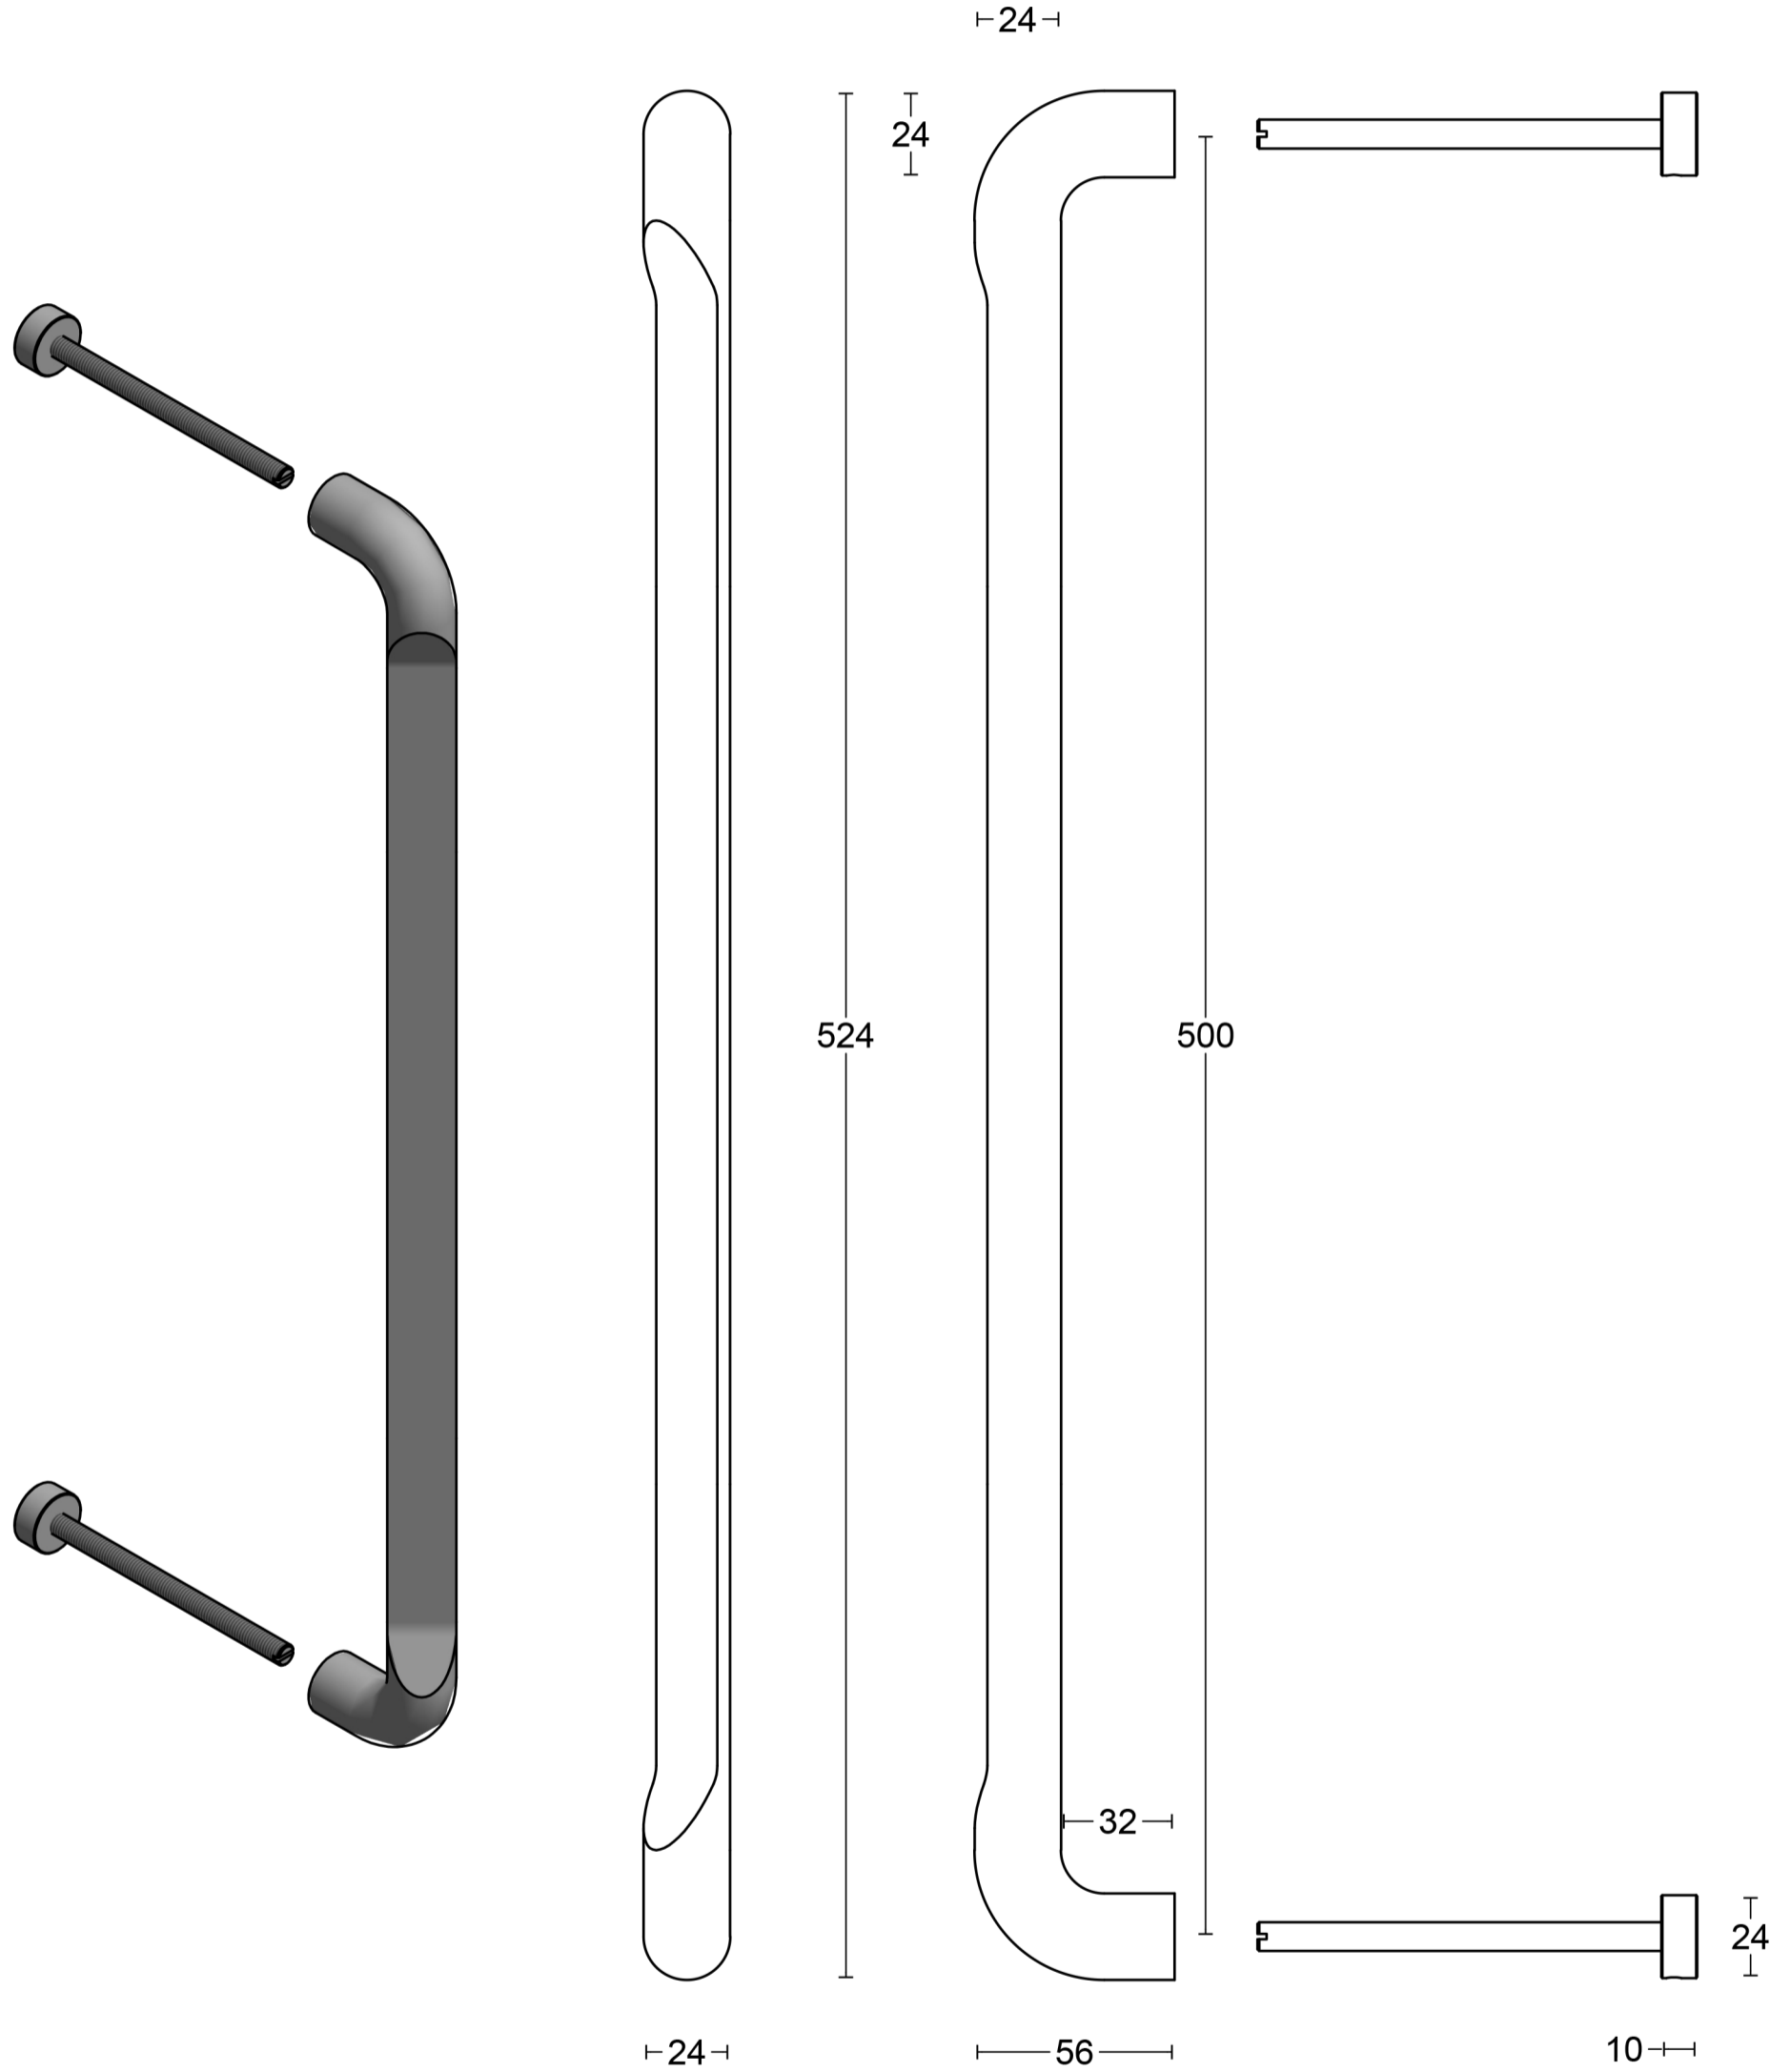

solid pull handle bolt through fixing  
stainless steel

<p><b>FORMANI</b><sup>®</sup></p>	<p>FORMANI HOLLAND B.V. EUROPALAAN 12 6199 AB MAASTRICHT-AIRPORT NL T +31 (0)43 308 90 00 INFO@FORMANI.COM WWW.FORMANI.COM</p>	<p>Type : <b>RIVIO GL500 PS</b></p>	<p>Version: V01</p>
<p>Formani filename: 4101G001_2_GL500_PS_V01.dwg</p> <p>Drawn by: Semih Aslan</p> <p>Creation date: 29-8-2022</p>	<p>Description: <b>solid pull handle bolt through fixing stainless steel</b></p>	<p>Format <b>A3</b></p>	