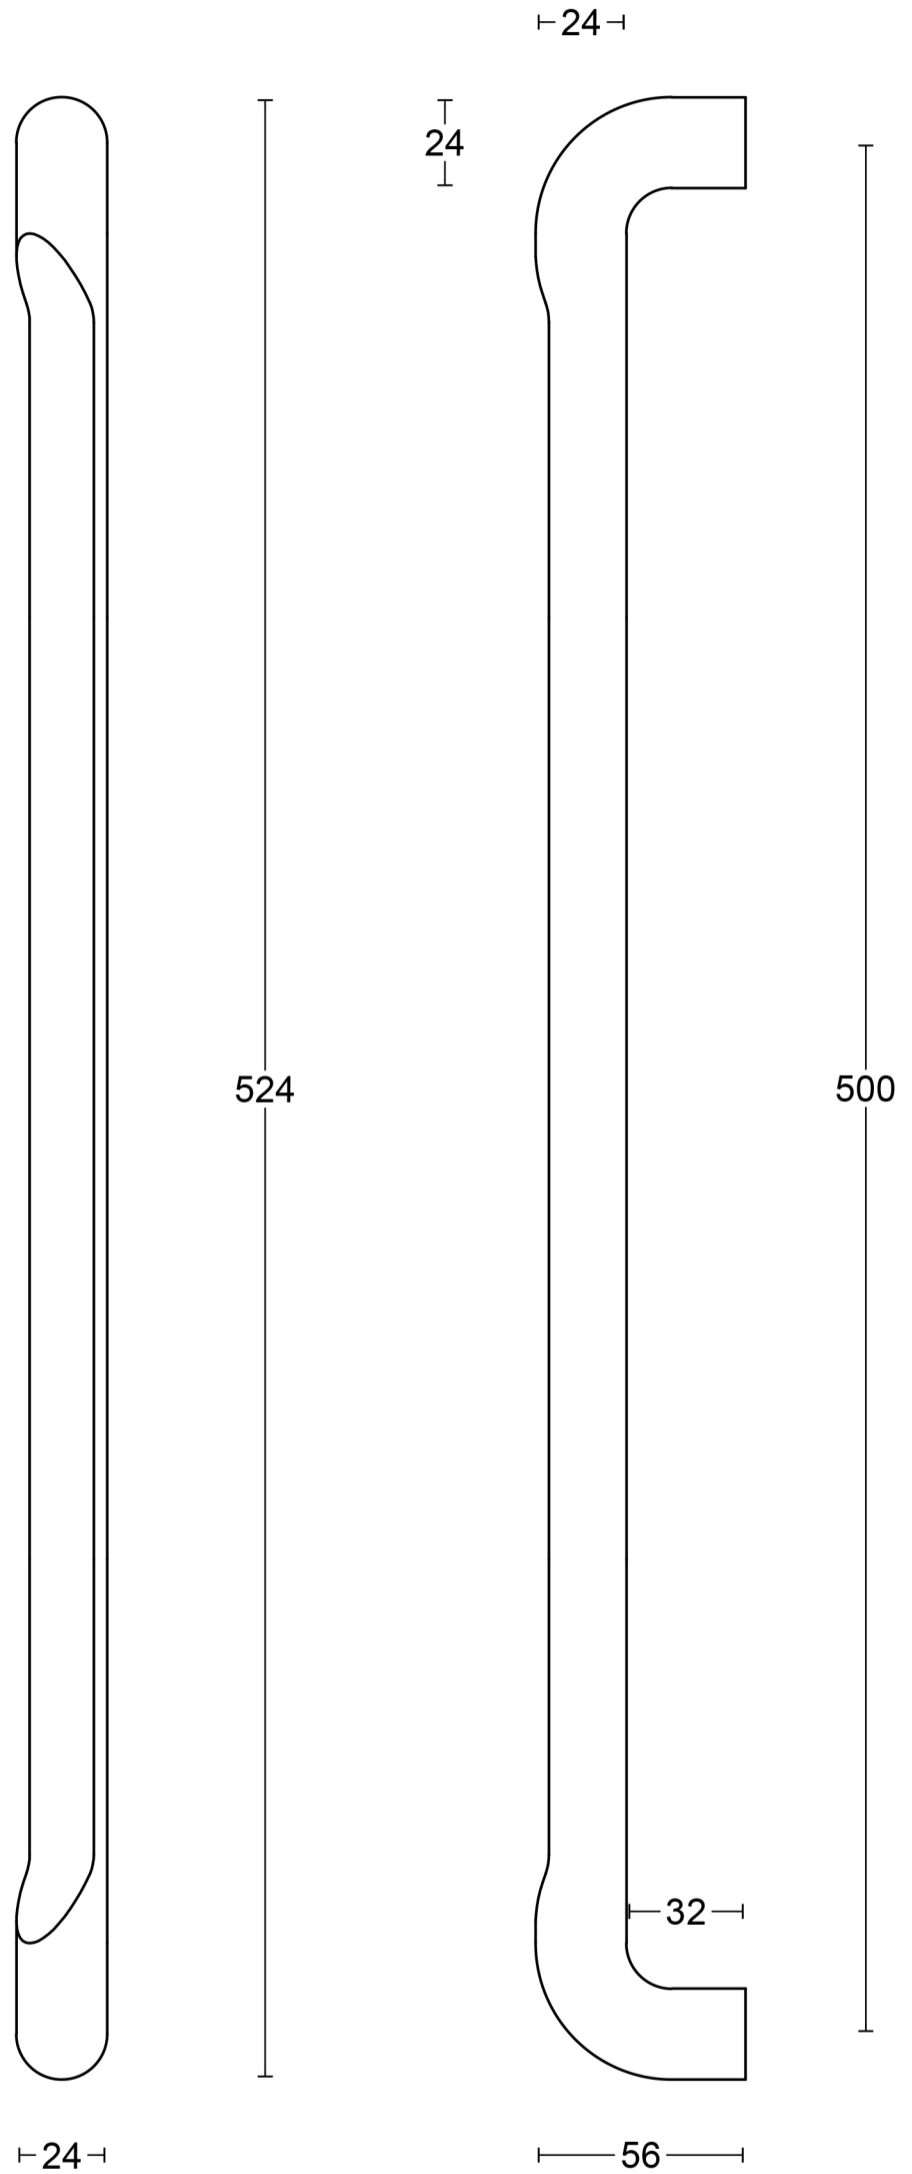

## RIVIO GL500 NP

solid pull handle concealed fixing  
stainless steel

<p><b>FORMANI</b><sup>®</sup></p> <p>FORMANI HOLLAND B.V. EUROPALAAN 12 6199 AB MAASTRICHT-AIRPORT NL T +31 (0)43 308 90 00 INFO@FORMANI.COM WWW.FORMANI.COM</p>	Type :	<b>RIVIO GL500 NP</b>	Version:
	Formani filename: 4101G001_1_GL500_NP_V01.dwg	Description: <b>solid pull handle concealed fixing stainless steel</b>	Format <b>A3</b>
	Drawn by: Semih Aslan		
Creation date: 29-8-2022			