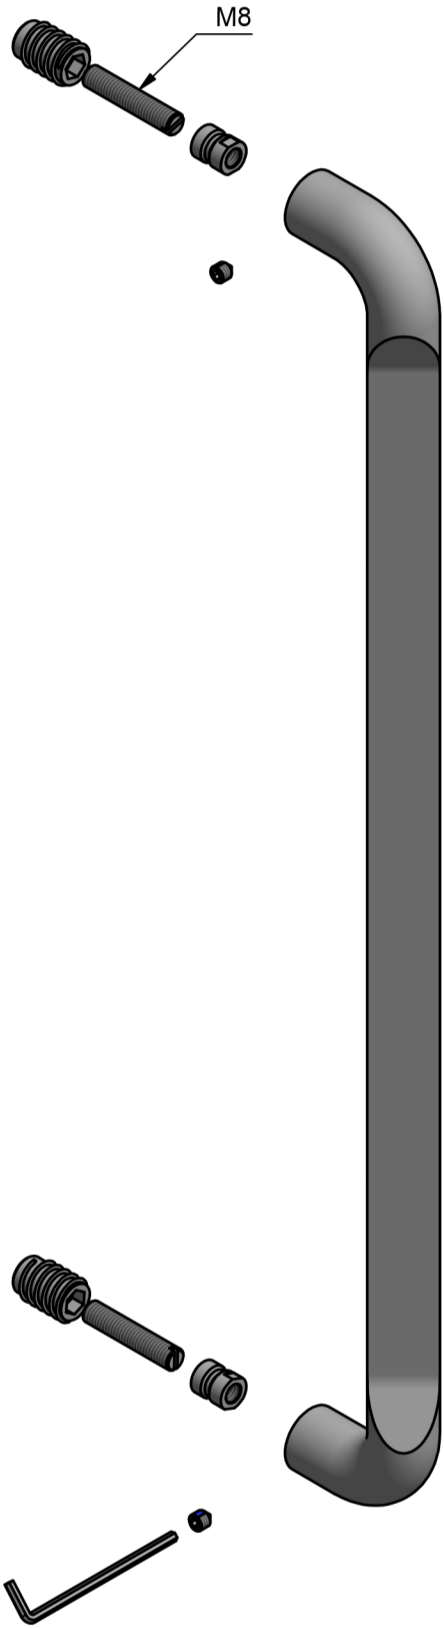

## RIVIO GL500 NP

solid pull handle concealed fixing  
stainless steel

<p><b>FORMANI</b><sup>®</sup></p> <p>FORMANI HOLLAND B.V. EUROPALAAN 12 6199 AB MAASTRICHT-AIRPORT NL T +31 (0)43 308 90 00 INFO@FORMANI.COM WWW.FORMANI.COM</p>	Type :	<b>RIVIO GL500 NP</b>	Version:
	Formani filename: 4101G001_1_GL500_NP_V01.dwg	Description: <b>solid pull handle concealed fixing stainless steel</b>	Format <b>A3</b>
	Drawn by: Semih Aslan		
Creation date: 29-8-2022			