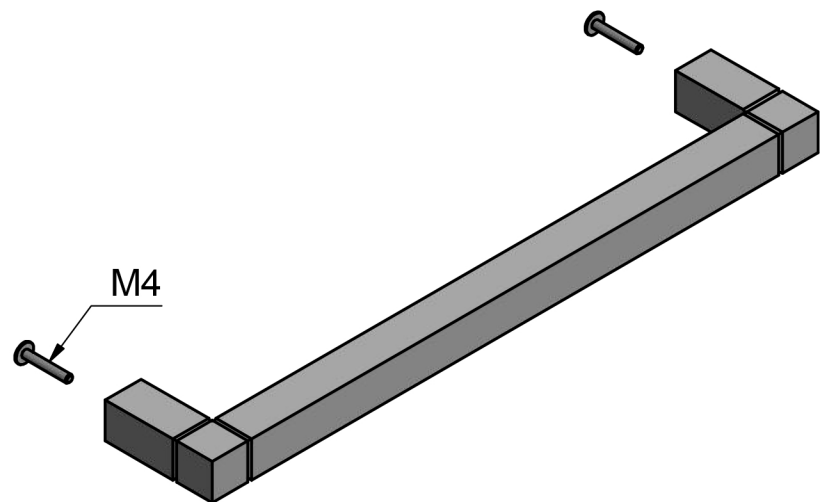

All information on the drawing is the property of Formani Holland B.V. and may not be copied, in any way whatsoever without obtaining the permission in writing from Formani Holland B.V.

JB20/320

solid cabinet handle
stainless steel

FORMANI®		Part number:	
		Description: JB20/320	
Doc no.:	3501M001 JB20 320 V03.dwg	Format:	A3
Drawn by:	Christian Brimbois	Creation date:	21-4-2017
Formani FROM TWO TEASE ARCHITECTURAL HARDWARE www.twotease.com.au info@twotease.com.au			