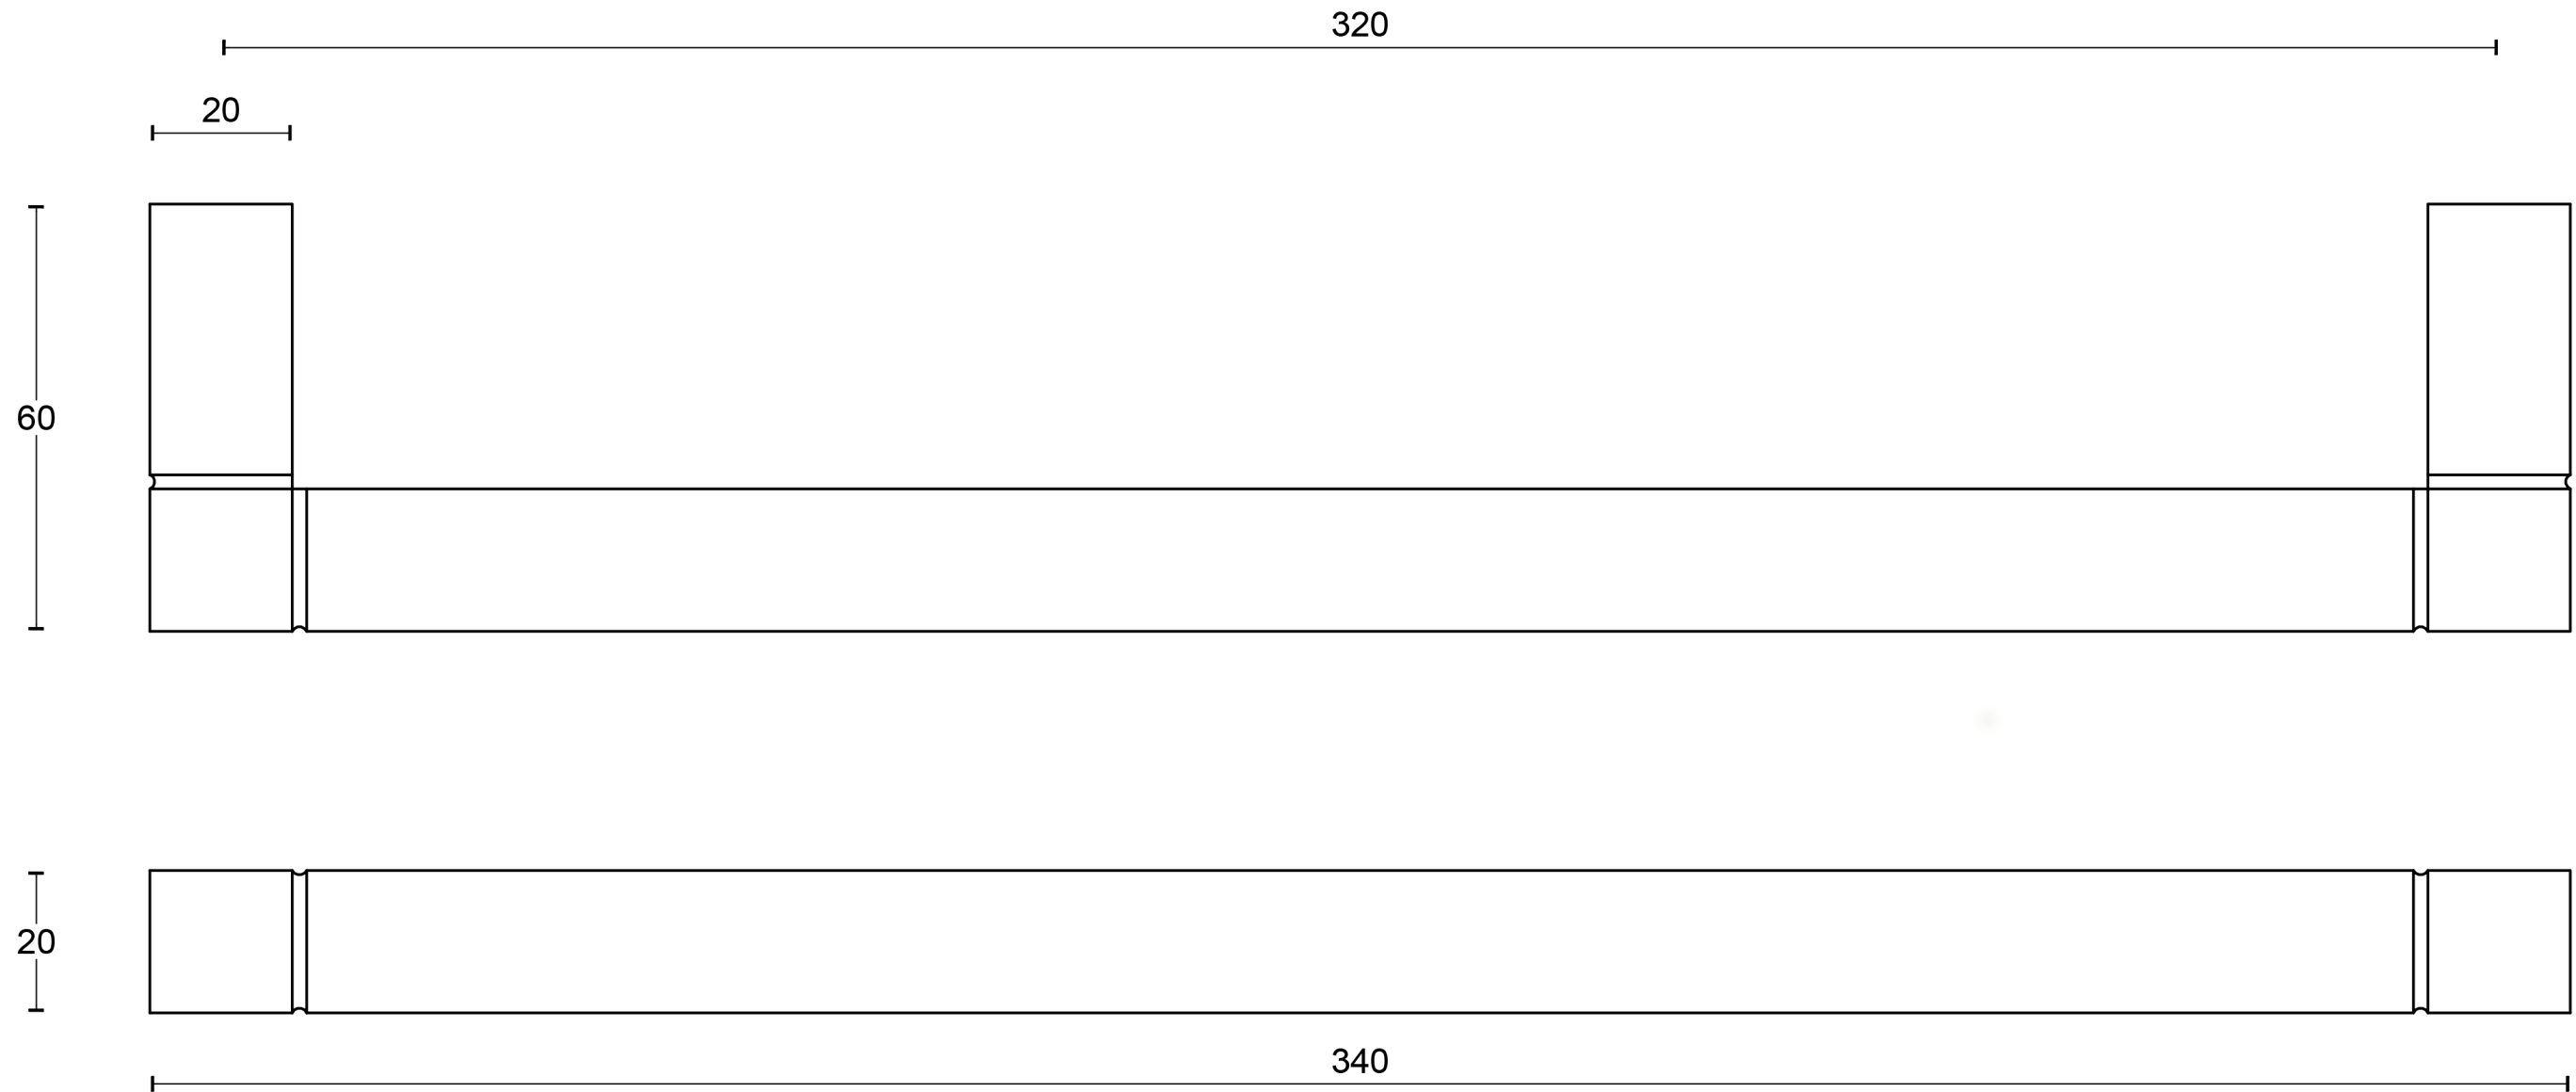

All information on the drawing is the property of Formani Holland B.V. and may not be copied, in any way whatsoever without obtaining the permission in writing from Formani Holland B.V.

JB20/320

solid cabinet handle
stainless steel

FORMANI®		Part number:	
		Description: JB20/320	
Doc no.:	3501M001 JB20 320 V03.dwg	Format:	A3
Drawn by:	Christian Brimbois	Creation date:	21-4-2017
Formani FROM TWO TEASE ARCHITECTURAL HARDWARE www.twotease.com.au info@twotease.com.au			