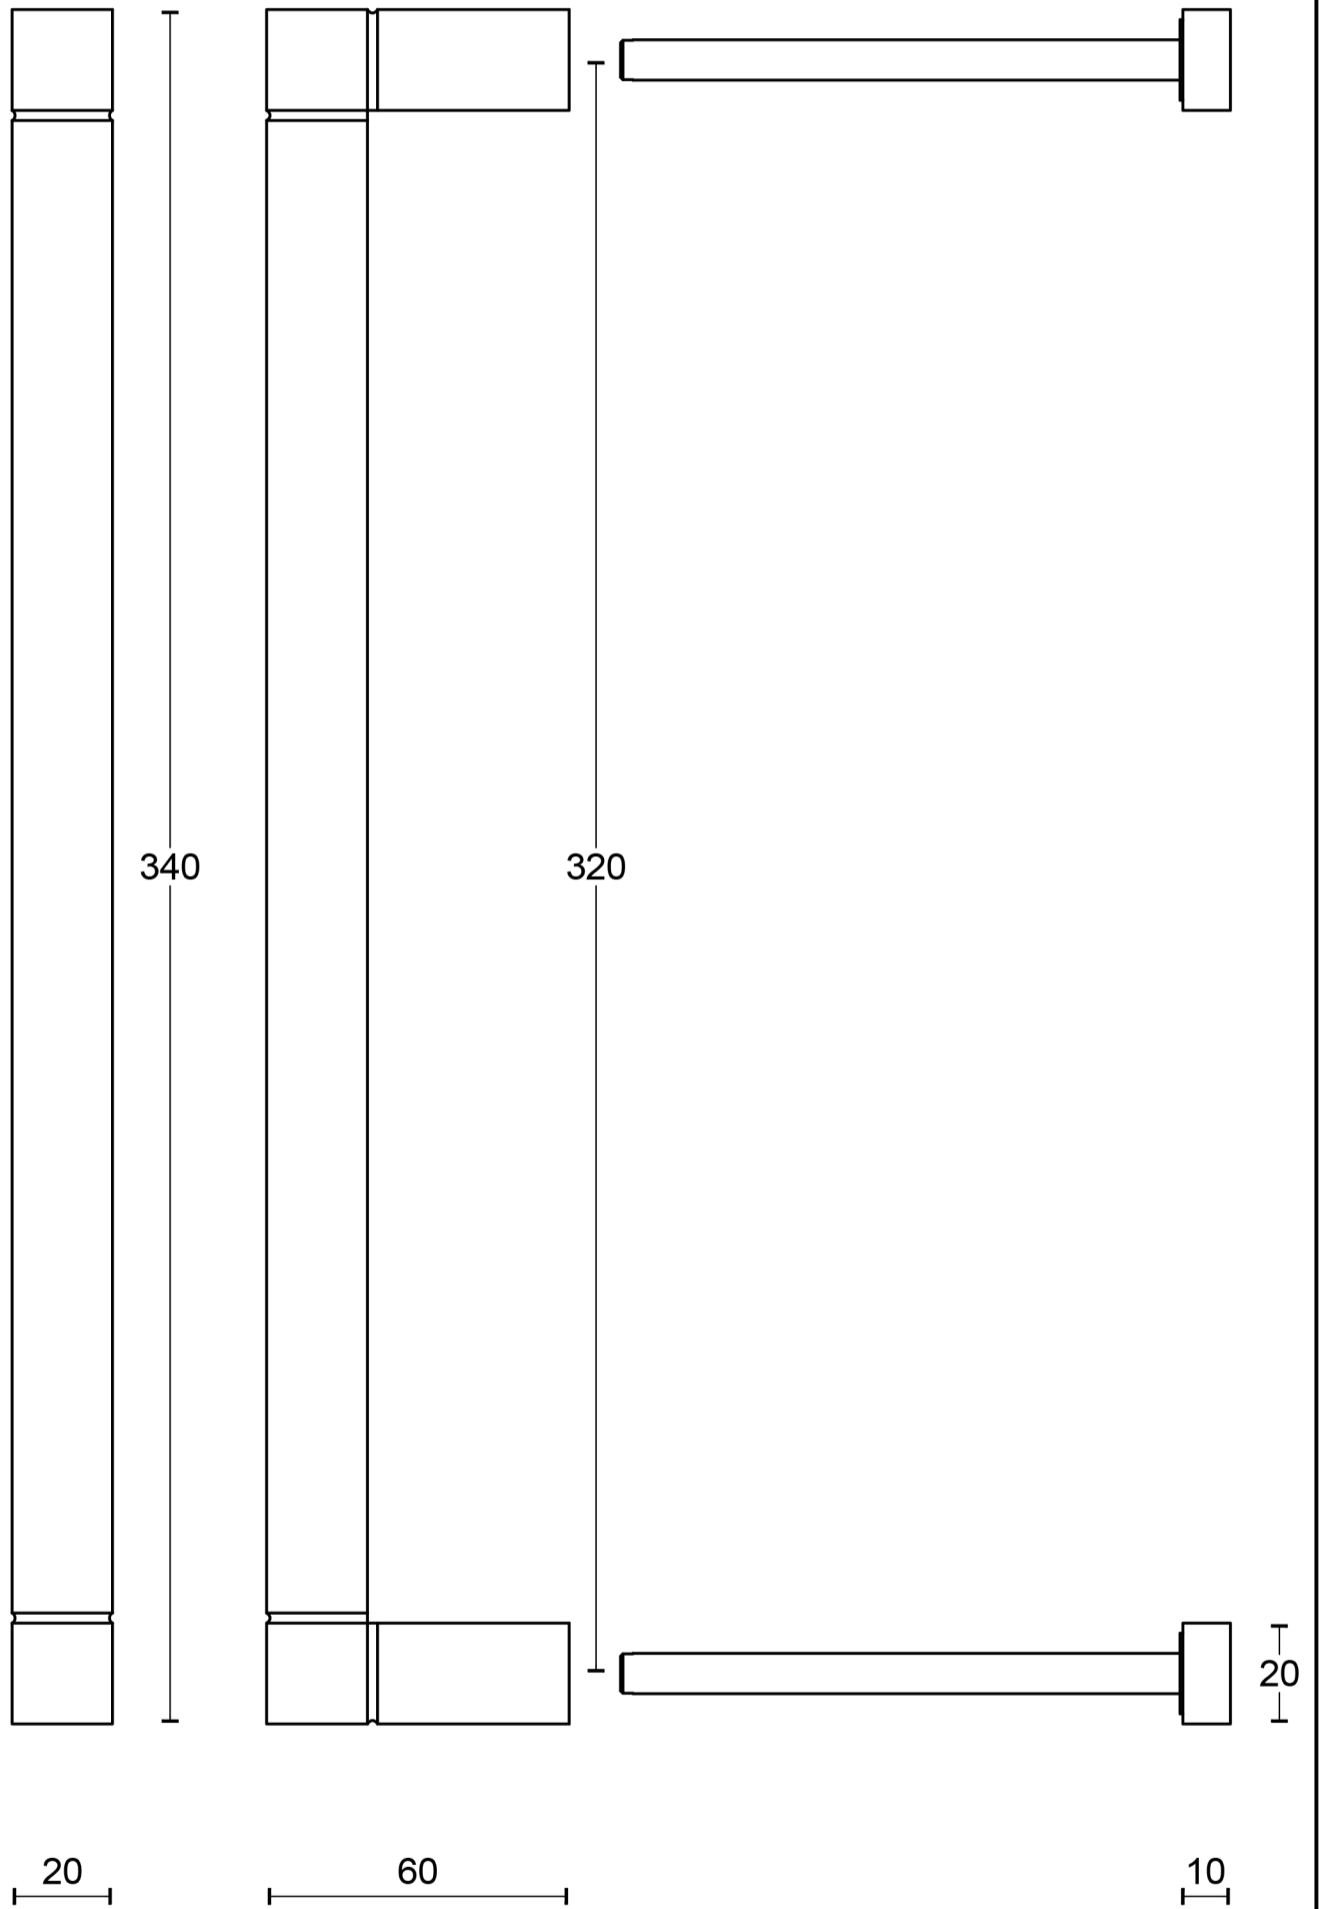

All information on the drawing is the property of Formani Holland B.V. and may not be copied, in any way whatsoever without obtaining the permission in writing from Formani Holland B.V.

**JB320 PS**

pull handle  
bolt though fixing  
stainless steel

<b>FORMANI®</b>		Part number:	
		Description: <b>JB320 PS</b>	
Doc no.:	3501G001 JB320 PS V01.dwg	<b>A3</b>	Format:
Drawn by:	Christian Brimbois		Creation date:
Formani FROM TWO TEASE ARCHITECTURAL HARDWARE <a href="http://www.twotease.com.au">www.twotease.com.au</a> <a href="mailto:info@twotease.com.au">info@twotease.com.au</a>			