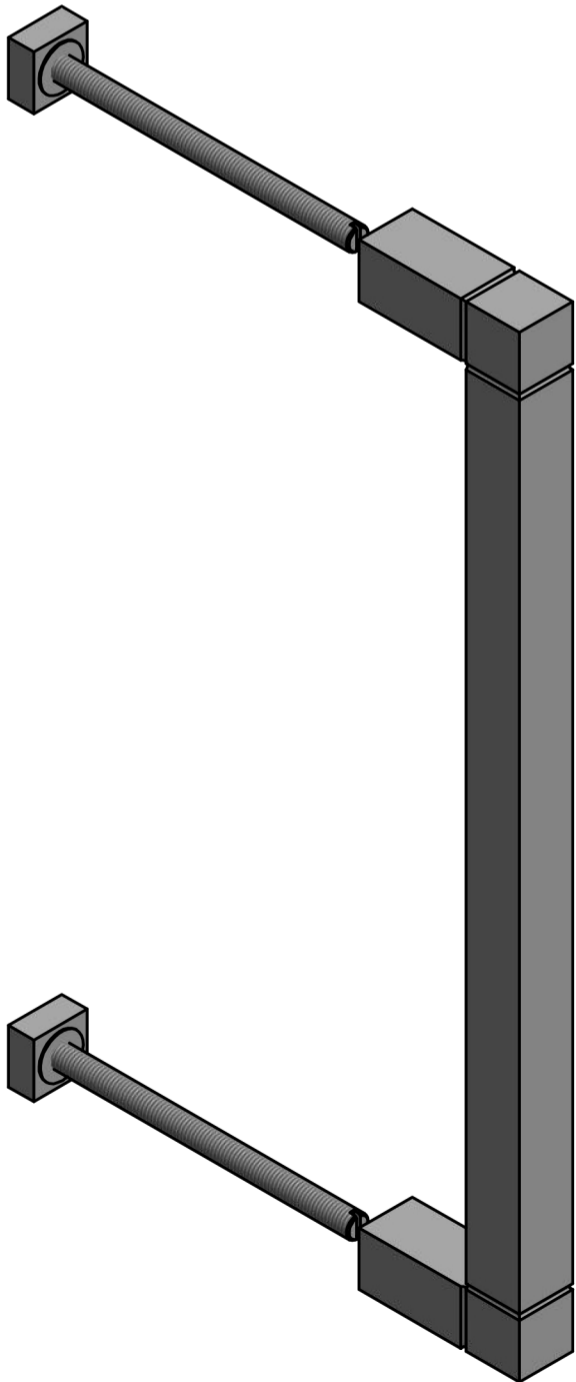

All information on the drawing is the property of Formani Holland B.V. and may not be copied, in any way whatsoever without obtaining the permission in writing from Formani Holland B.V.

**JB320 PS**

pull handle  
bolt though fixing  
stainless steel

<b>FORMANI®</b>		Part number:	
		Description: <b>JB320 PS</b>	
Doc no.:	3501G001 JB320 PS V01.dwg	<b>A3</b>	Format:
Drawn by:	Christian Brimbois		Creation date:
Formani FROM TWO TEASE ARCHITECTURAL HARDWARE <a href="http://www.twotease.com.au">www.twotease.com.au</a> <a href="mailto:info@twotease.com.au">info@twotease.com.au</a>			