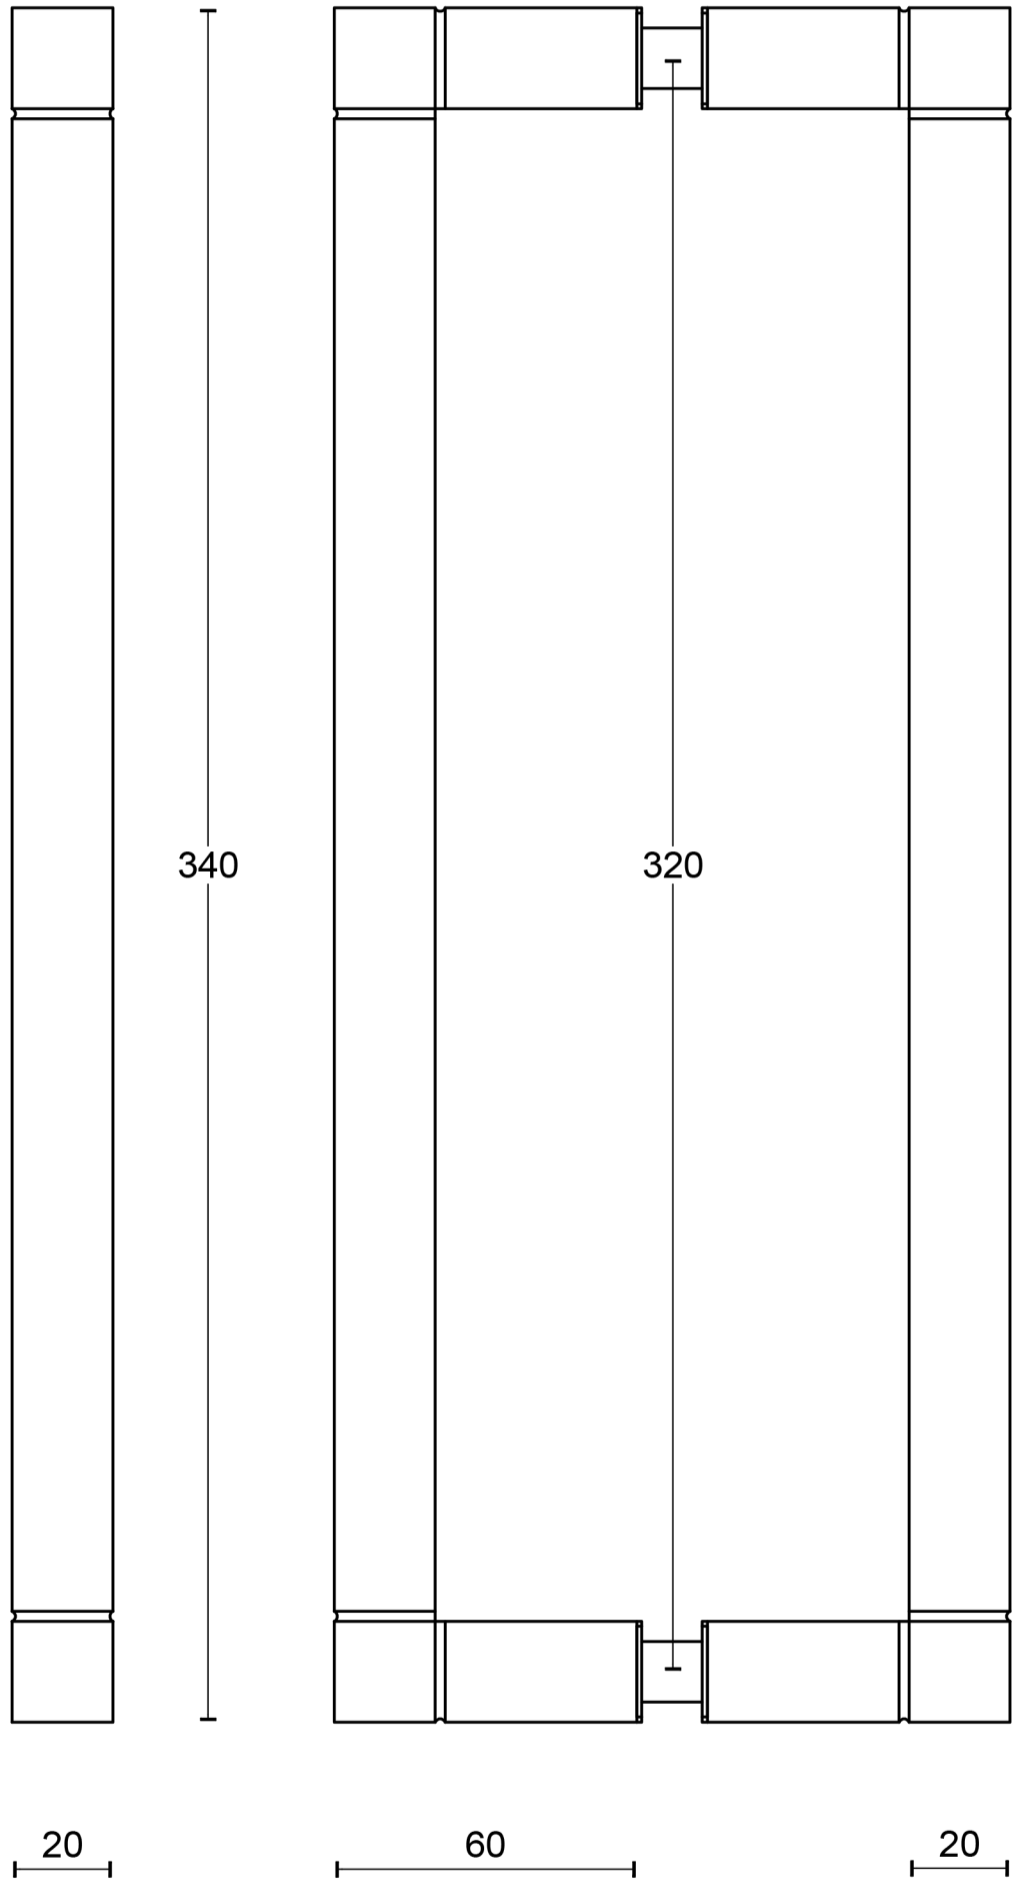

All information on the drawing is the property of Formani Holland B.V. and may not be copied, in any way whatsoever without obtaining the permission in writing from Formani Holland B.V.

JB320 PA

pull handle
back to back fixing
stainless steel

<p>FORMANI®</p>		Part number:		
		<p>JB320 PA</p>		
Doc no.: 3501G001 JB320 PA V01.dwg				Format:
Drawn by: Christian Brimbois		Creation date: 15-9-2016		<p>A3</p>
<p>Formani FROMTWO TEASE ARCHITECTURAL HARDWARE www.twotease.com.au info@twotease.com.au</p>				