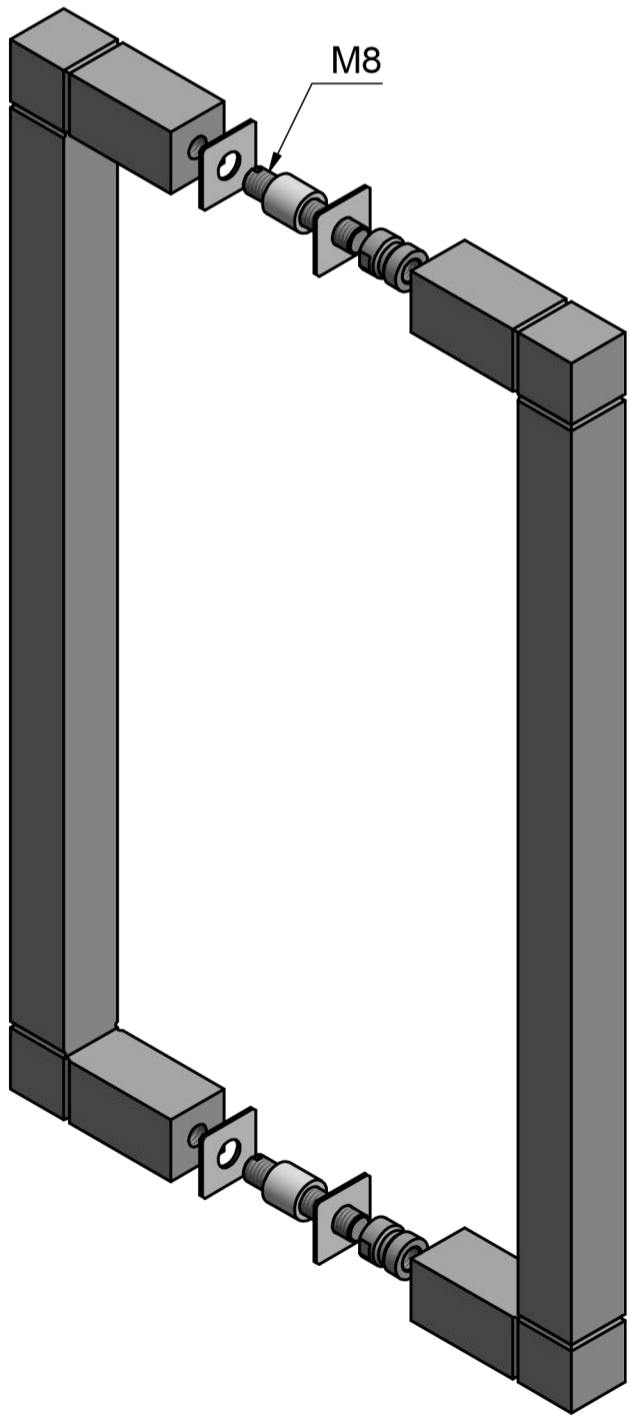

All information on the drawing is the property of Formani Holland B.V. and may not be copied, in any way whatsoever without obtaining the permission in writing from Formani Holland B.V.

JB320 PA

pull handle
back to back fixing
stainless steel

<p>FORMANI®</p>		Part number:		
		<p>JB320 PA</p>		
Doc no.: 3501G001 JB320 PA V01.dwg				Format:
Drawn by: Christian Brimbois		Creation date: 15-9-2016		<p>A3</p>
<p>Formani FROMTWO TEASE ARCHITECTURAL HARDWARE www.twotease.com.au info@twotease.com.au</p>				