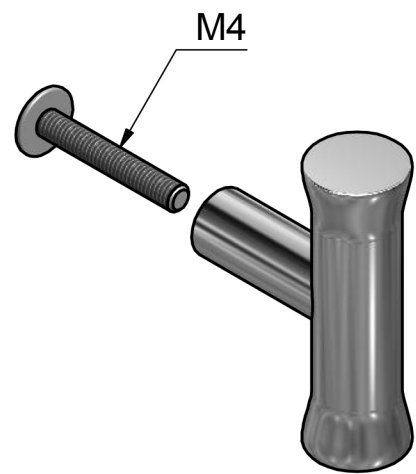

All information on the drawing is the property of Formani Holland B.V. and may not be copied, in any way whatsoever without obtaining the permission in writing from Formani Holland B.V.

EV9

solid cabinet knob
polished stainless steel

12

14,5

45

10

33

FORMANI[®]		Part number:	
		Description: EV9 IP	
Doc no.:	3104P001IPXX0 EV9 IP V02.dwg	Format:	A3
Drawn by:	Christian Brimbois	Creation date:	4-3-2014
Formani FROM TWO TEASE ARCHITECTURAL HARDWARE www.twotease.com.au info@twotease.com.au			