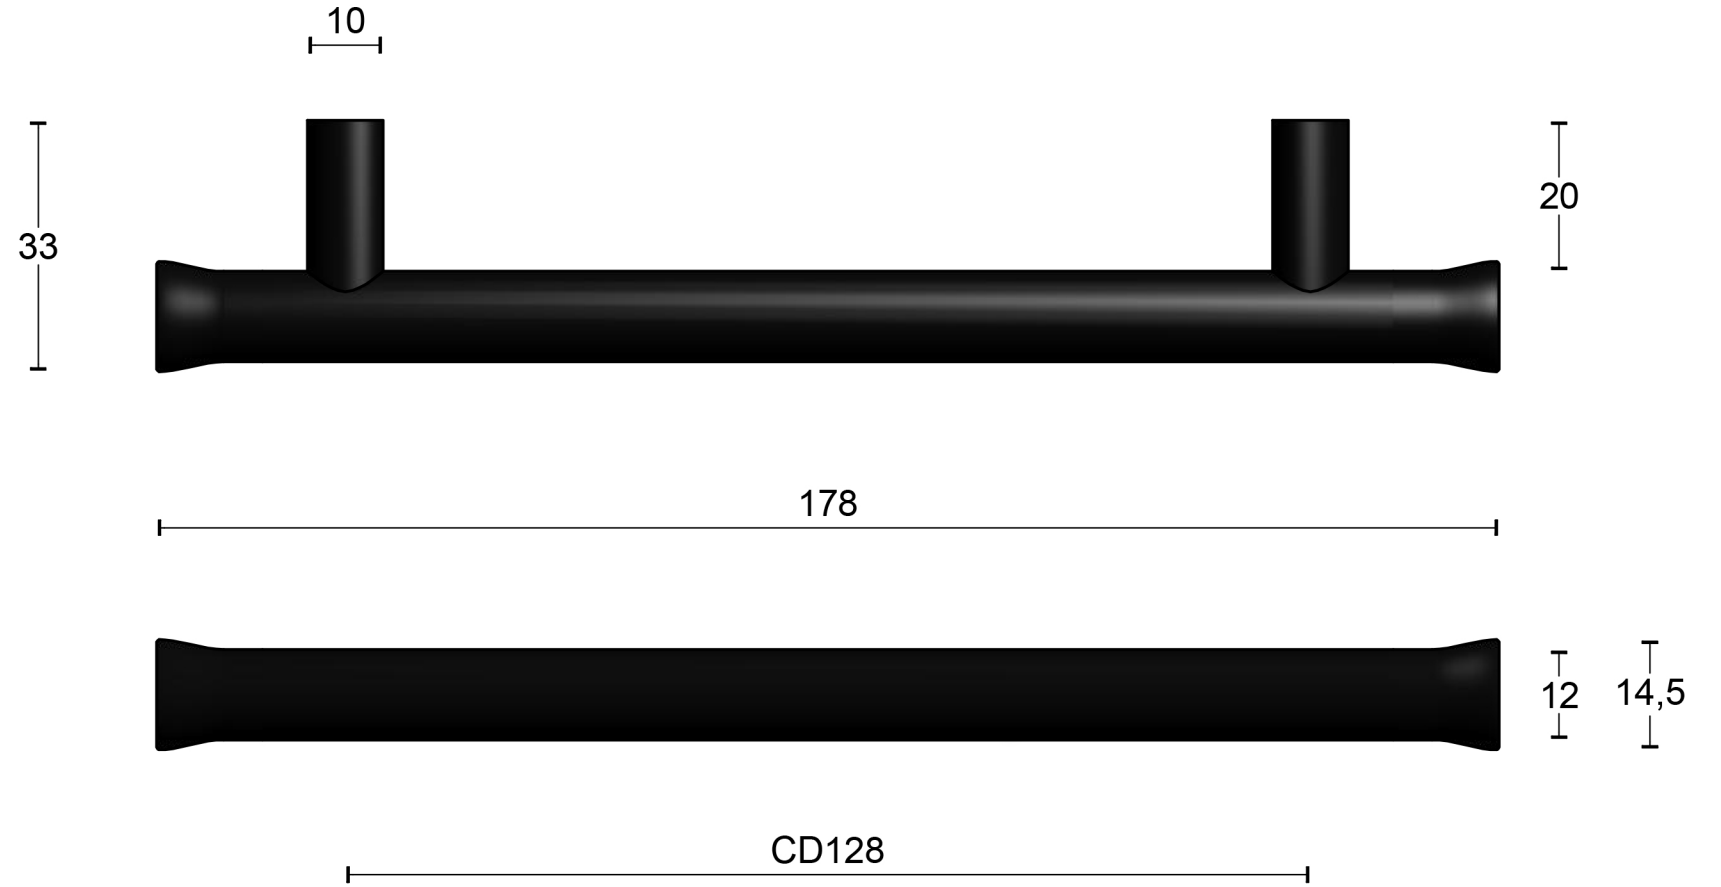

All information on the drawing is the property of Formani Holland B.V. and may not be copied, in any way whatsoever without obtaining the permission in writing from Formani Holland B.V.

EV9/128

solid cabinet handle
stainless steel
satin black

FORMANI®		Part number:	
		Description:	
Doc no.:	3104M002NMXX0 EV9 128 NM V01.dwg	EV9/128 NM	Format:
Drawn by:	Christian Brimbois		Creation date:
A3			
Formani FROMTWO TEASE ARCHITECTURAL HARDWARE www.twotease.com.au info@twotease.com.au			