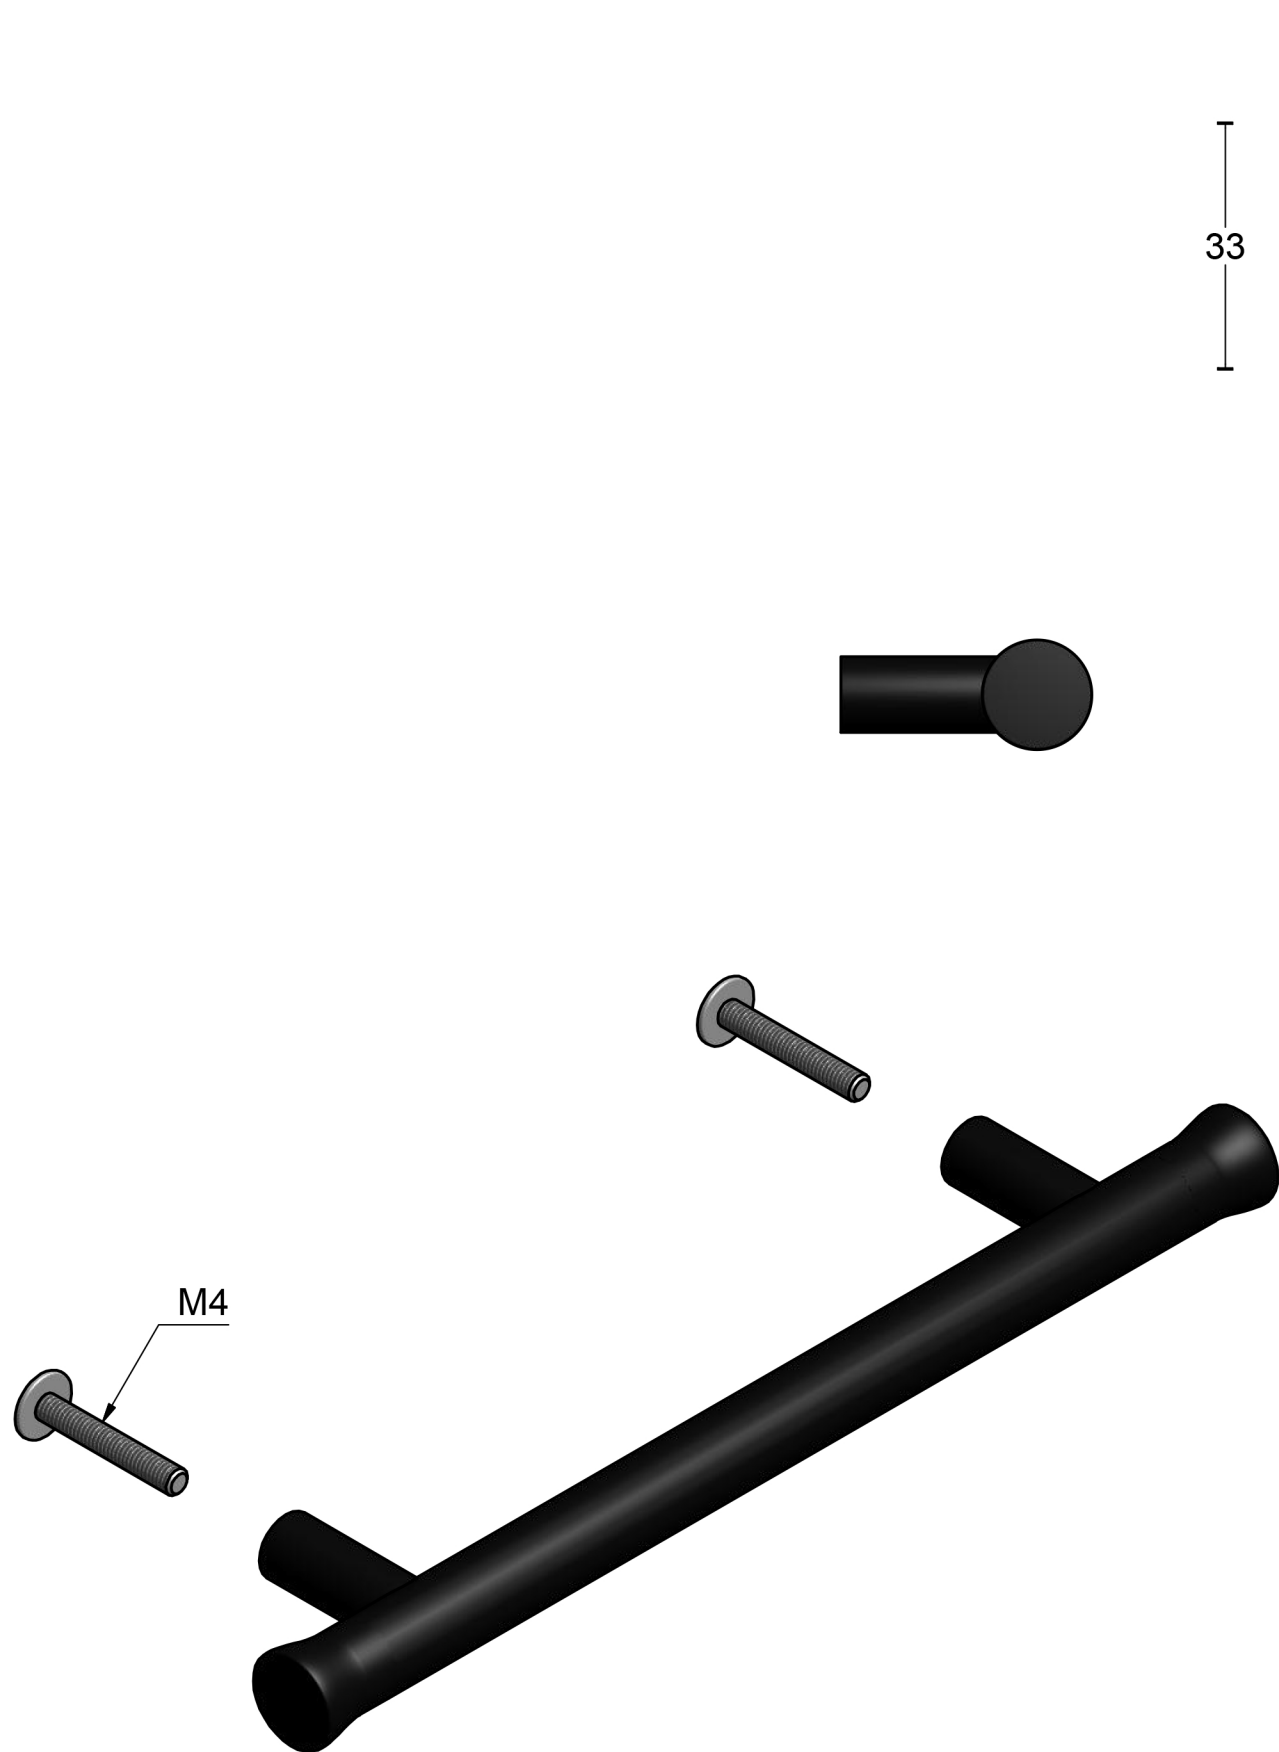

All information on the drawing is the property of Formani Holland B.V. and may not be copied, in any way whatsoever without obtaining the permission in writing from Formani Holland B.V.

EV9/128

solid cabinet handle
stainless steel
satin black

FORMANI®		Part number:	
		Description:	
Doc no.:	3104M002NMXX0 EV9 128 NM V01.dwg	EV9/128 NM	Format:
Drawn by:	Christian Brimbois		Creation date:
A3			
Formani FROMTWO TEASE ARCHITECTURAL HARDWARE www.twotease.com.au info@twotease.com.au			