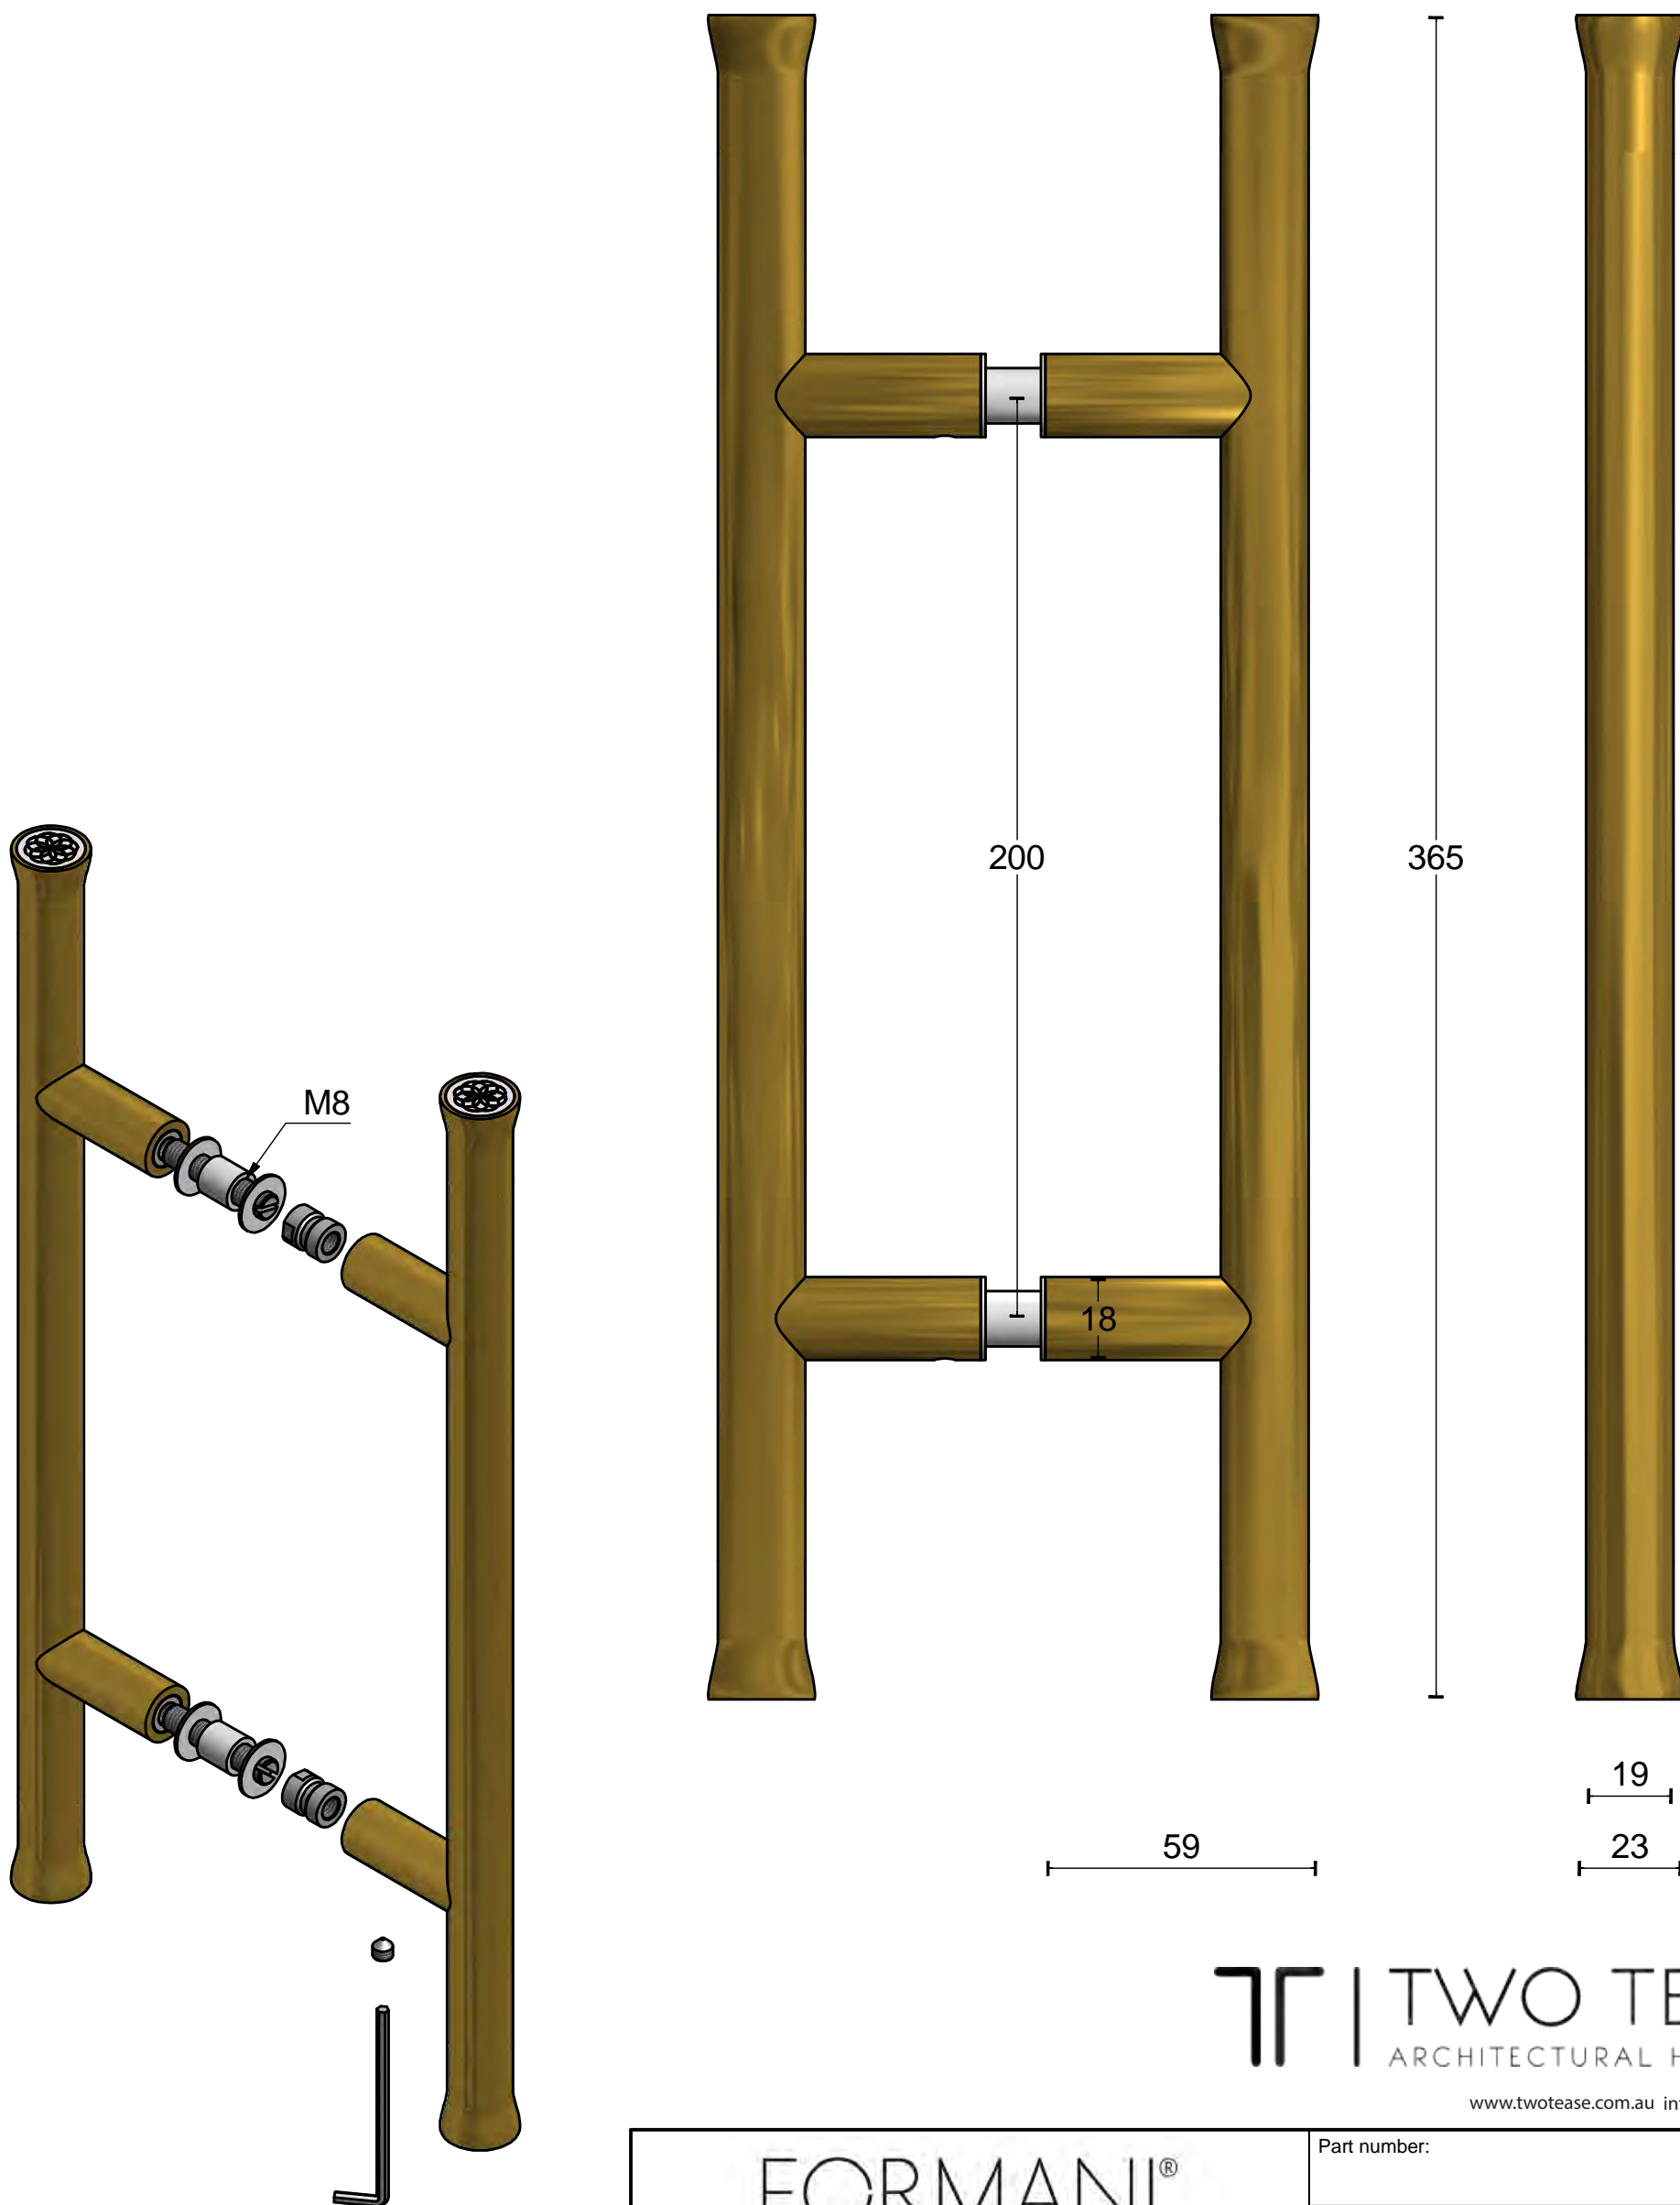

EV365 PA

solid pull handle
 back to back fixing
 stainless steel
 PVD satin gold

TWO TEASE
 ARCHITECTURAL HARDWARE

www.twotease.com.au info@twotease.com.au

<p>FORMANI®</p>		Part number:	
		Description:	
Doc no.:	3101G001IMXX3 EV365 PA IM V02.dwg	EV365 PA IM	Format:
Drawn by:	Christian Brimbois		Creation date:
<p>Formani Holland B.V. · Amerikalaan 55 · 6199 AE Maastricht Airport · tel: +31 (0)43 308 90 00 · www.formani.nl · info@formani.nl</p>			