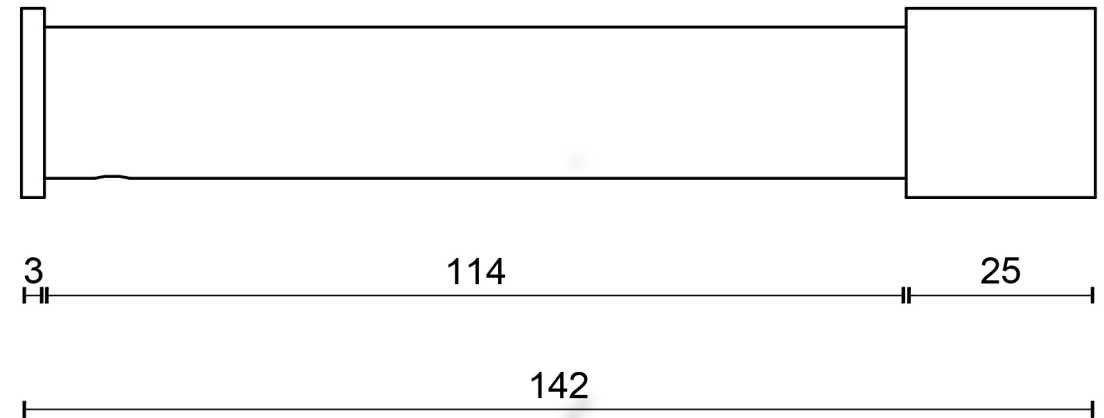

All information on the drawing is the property of Formani Holland B.V. and may not be copied, in any way whatsoever without obtaining the permission in writing from Formani Holland B.V.

**PB201**

spare toilet roll holder  
stainless steel AISI 316

25

<b>FORMANI®</b>		Part number:	
		<b>PB201</b>	
Doc no.: 2706A021 PB201 V02.dwg			
Drawn by: Christian Brimbois		Creation date: 5-9-2017	
Formani FROM TWO TEASE ARCHITECTURAL HARDWARE <a href="http://www.twotease.com.au">www.twotease.com.au</a> <a href="mailto:info@twotease.com.au">info@twotease.com.au</a>			