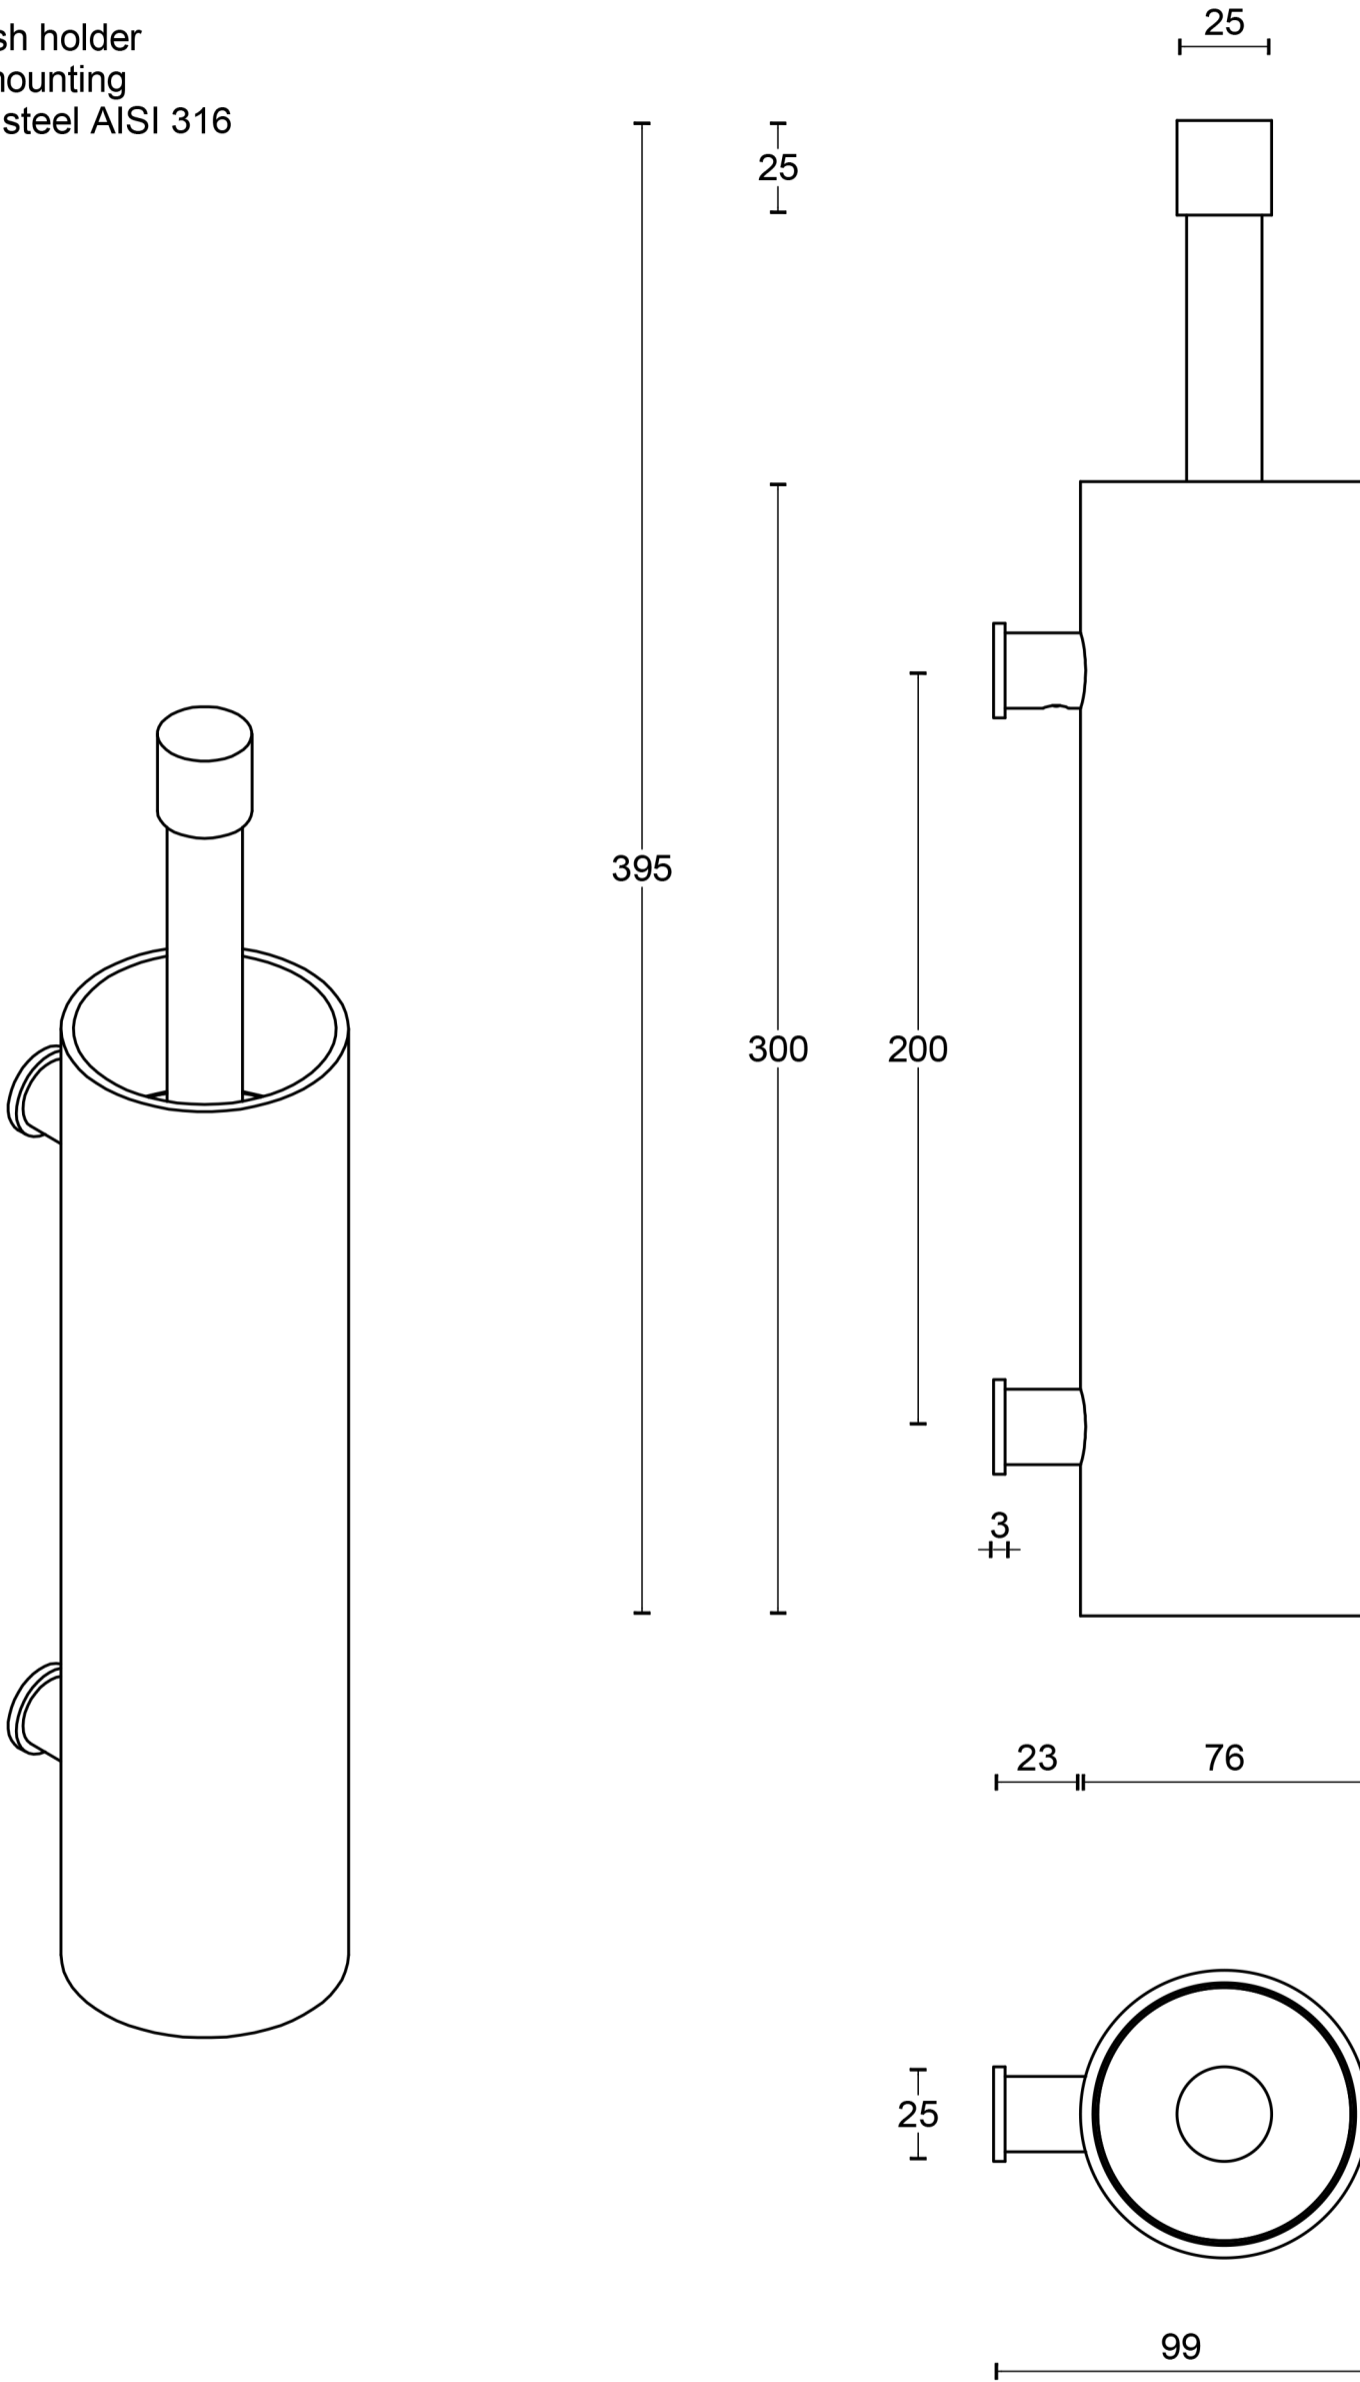

All information on the drawing is the property of Formani Holland B.V. and may not be copied, in any way whatsoever without obtaining the permission in writing from Formani Holland B.V.

PB301

toilet brush holder
for wall mounting
stainless steel AISI 316

| | | | |
|---|-------------------------|--------------|-----------|
| FORMANI® | | Part number: | |
| | | PB301 | |
| Doc no.: 2706A030 PB301 V02.dwg | | PB301 | Format: |
| Drawn by: Christian Brimbois | Creation date: 4-9-2017 | | A3 |
| Formani FROM TWO TEASE ARCHITECTURAL HARDWARE www.twotease.com.au info@twotease.com.au | | | |