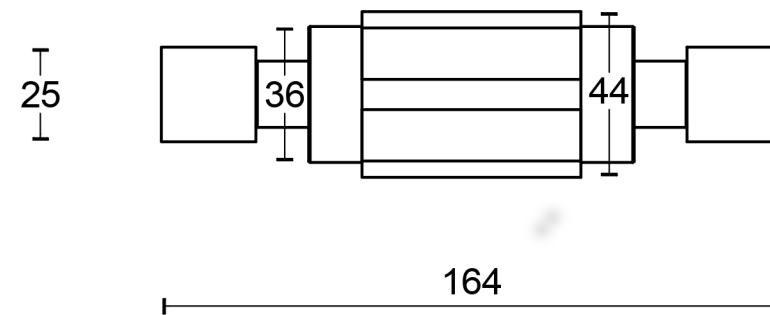

All information on the drawing is the property of Formani Holland B.V. and may not be copied, in any way whatsoever without obtaining the permission in writing from Formani Holland B.V.

PB200

toilet roll holder
stainless steel AISI 316

| | | | |
|---|-------------------------|---------------------------|-------------------|
| <p>FORMANI®</p> | | Part number: | |
| | | Description: PB200 | |
| Doc no.: 2706A020 PB200 V02.dwg | Creation date: 5-9-2017 | | Format: A3 |
| Formani FROM TWO TEASE ARCHITECTURAL HARDWARE www.twotease.com.au info@twotease.com.au | | | |