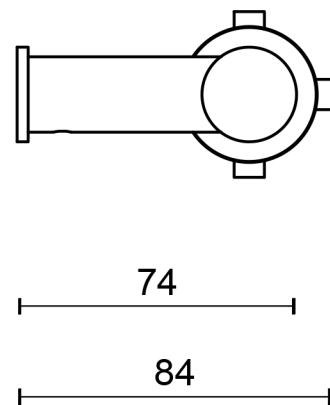

All information on the drawing is the property of Formani Holland B.V. and may not be copied, in any way whatsoever without obtaining the permission in writing from Formani Holland B.V.

PB200

toilet roll holder
stainless steel AISI 316

| | | | |
|---|-------------------------|---------------------------|-------------------|
| <p>FORMANI®</p> | | Part number: | |
| | | Description: PB200 | |
| Doc no.: 2706A020 PB200 V02.dwg | Creation date: 5-9-2017 | | Format: A3 |
| Formani FROM TWO TEASE ARCHITECTURAL HARDWARE www.twotease.com.au info@twotease.com.au | | | |