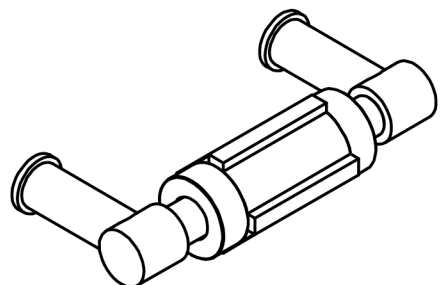

All information on the drawing is the property of Formani Holland B.V. and may not be copied, in any way whatsoever without obtaining the permission in writing from Formani Holland B.V.

PB200

toilet roll holder
stainless steel AISI 316

| | | | |
|---|-------------------------|---------------------------|-------------------|
| <p>FORMANI®</p> | | Part number: | |
| | | Description: PB200 | |
| Doc no.: 2706A020 PB200 V02.dwg | Creation date: 5-9-2017 | | Format: A3 |
| Formani FROM TWO TEASE ARCHITECTURAL HARDWARE www.twotease.com.au info@twotease.com.au | | | |