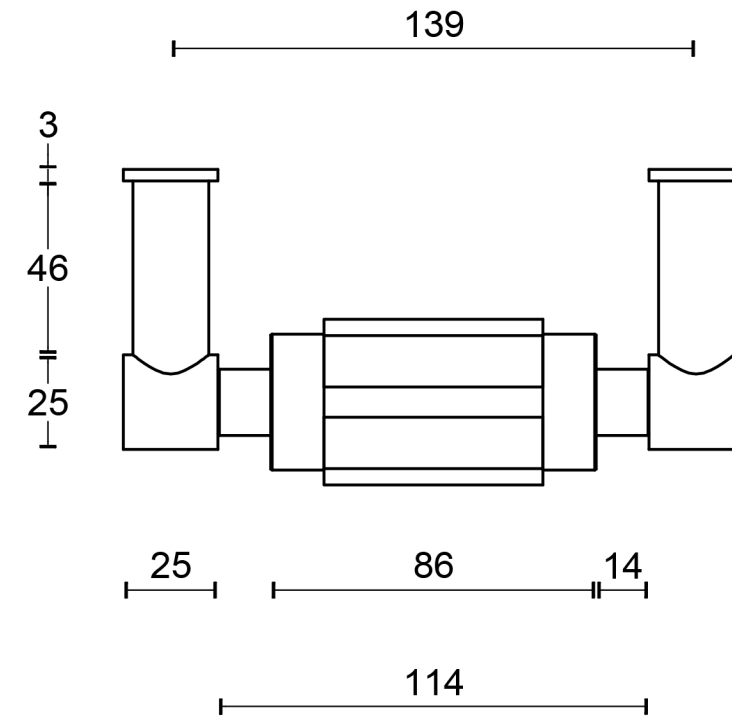

All information on the drawing is the property of Formani Holland B.V. and may not be copied, in any way whatsoever without obtaining the permission in writing from Formani Holland B.V.

PB200

toilet roll holder
stainless steel AISI 316

| | | | |
|---|-------------------------|---------------------------|-------------------|
| <p>FORMANI®</p> | | Part number: | |
| | | Description: PB200 | |
| Doc no.: 2706A020 PB200 V02.dwg | Creation date: 5-9-2017 | | Format: A3 |
| Formani FROM TWO TEASE ARCHITECTURAL HARDWARE www.twotease.com.au info@twotease.com.au | | | |