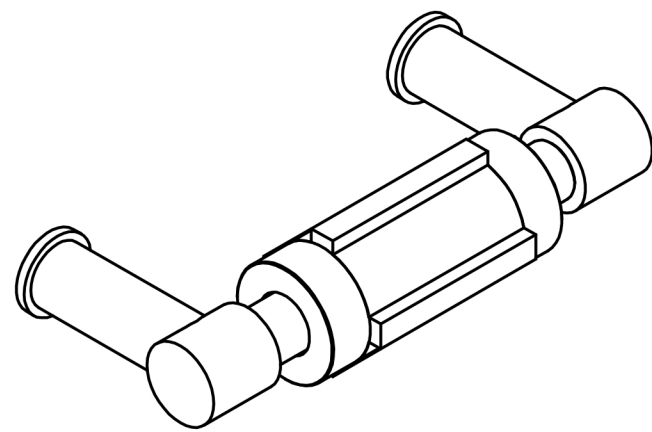

All information on the drawing is the property of Formani Holland B.V. and may not be copied, in any way whatsoever without obtaining the permission in writing from Formani Holland B.V.

PB200

toilet roll holder
stainless steel AISI 316

| | | | |
|---|-------------------------|---------------------------|-------------------|
| <p>FORMANI®</p> | | Part number: | |
| | | Description: PB200 | |
| Doc no.: 2706A020 PB200 V02.dwg | Creation date: 5-9-2017 | | Format: A3 |
| Formani FROM TWO TEASE ARCHITECTURAL HARDWARE www.twotease.com.au info@twotease.com.au | | | |