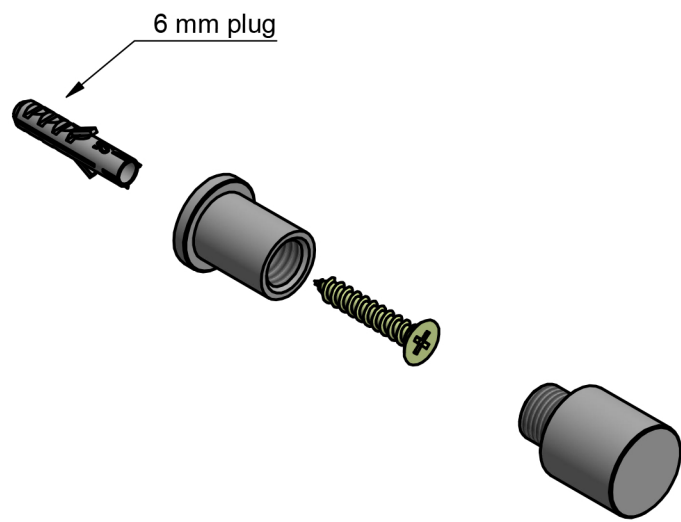

All information on the drawing is the property of Formani Holland B.V. and may not be copied, in any way whatsoever without obtaining the permission in writing from Formani Holland B.V.

PB20
set of two hooks
stainless steel AISI 316

<p>FORMANI[®]</p> <p>FORMANI HOLLAND B.V. EUROPALAAN 12 6199 AB MAASTRICHT-AIRPORT NL T +31 (0)43 308 90 00 INFO@FORMANI.COM WWW.FORMANI.COM</p>	Type :	PB20	Version:
	Formani filename: 2706A011_PB20_V01.dwg	Description: set of two hooks stainless steel AISI 316	Format A3
	Drawn by: Christian Brimbois		
Creation date: 1-6-2021			