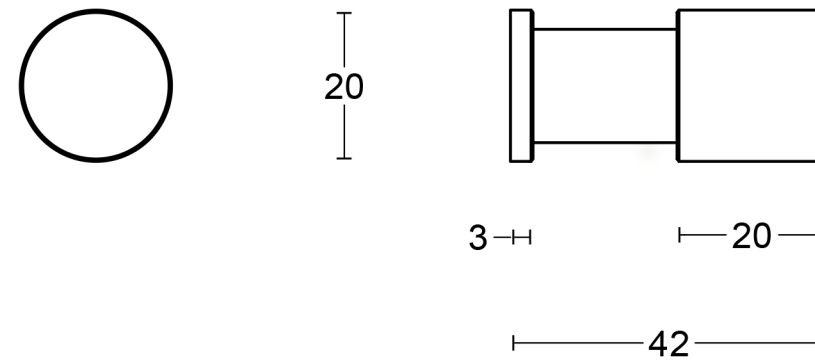

All information on the drawing is the property of Formani Holland B.V. and may not be copied, in any way whatsoever without obtaining the permission in writing from Formani Holland B.V.

PB20
set of two hooks
stainless steel AISI 316