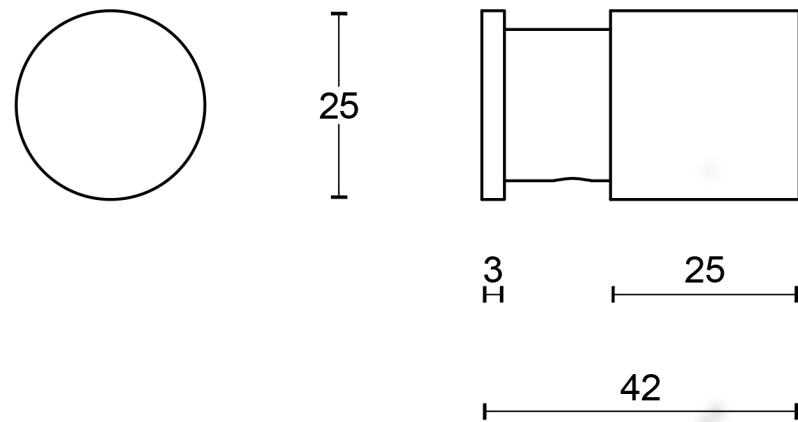

FORMANI[®]		Part number:	
		PB25	
Doc no.: 2706A010 PB25 V02.dwg		A3	Format:
Drawn by: Christian Brimbois	Creation date: 5-9-2017		
Formani FROM TWO TEASE ARCHITECTURAL HARDWARE www.twotease.com.au info@twotease.com.au			