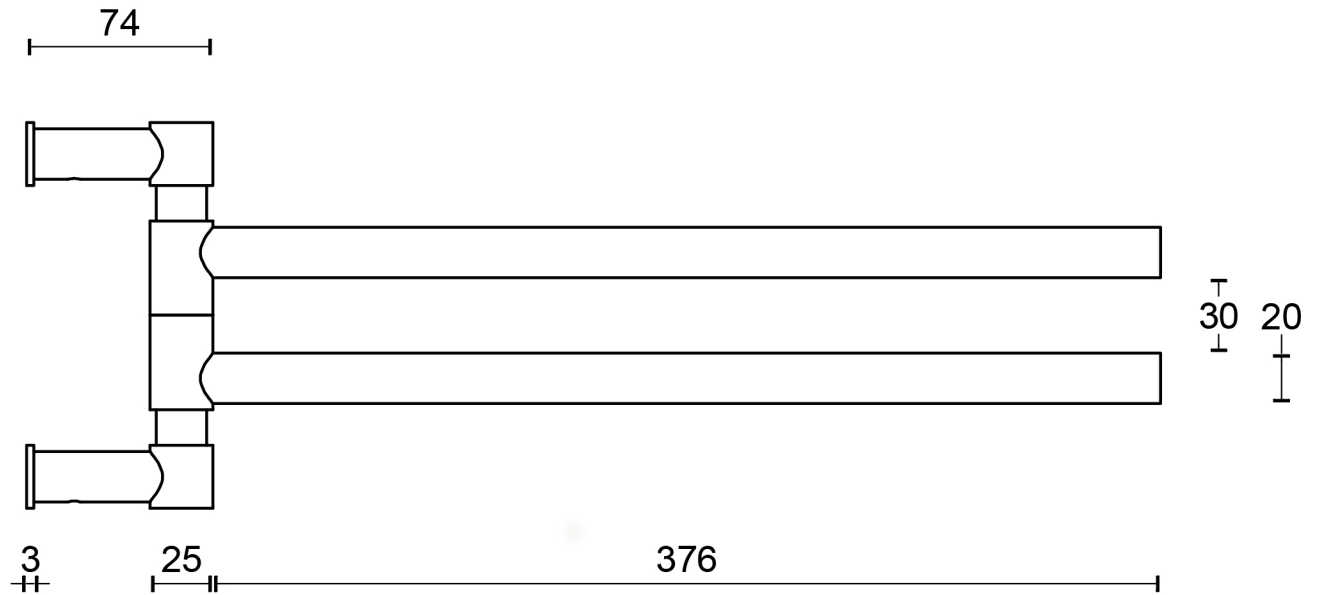

All information on the drawing is the property of Formani Holland B.V. and may not be copied, in any way whatsoever without obtaining the permission in writing from Formani Holland B.V.

PB450

swivel towel bar
stainless steel AISI 316

FORMANI®		Part number:	
		Description: PB450	
Doc no.: 2706A004 PB450 V02.dwg	Creation date: 4-9-2017	Format: A3	
Drawn by: Christian Brimbois	Formani FROM TWO TEASE ARCHITECTURAL HARDWARE www.twotease.com.au info@twotease.com.au		