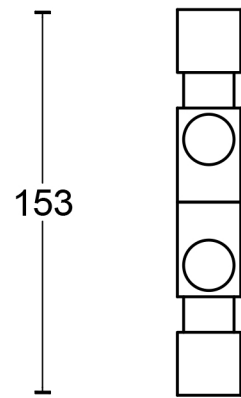

All information on the drawing is the property of Formani Holland B.V. and may not be copied, in any way whatsoever without obtaining the permission in writing from Formani Holland B.V.

PB450

swivel towel bar
stainless steel AISI 316

FORMANI®		Part number:	
		Description: PB450	
Doc no.: 2706A004 PB450 V02.dwg	Creation date: 4-9-2017	Format: A3	
Drawn by: Christian Brimbois	Formani FROM TWO TEASE ARCHITECTURAL HARDWARE www.twotease.com.au info@twotease.com.au		