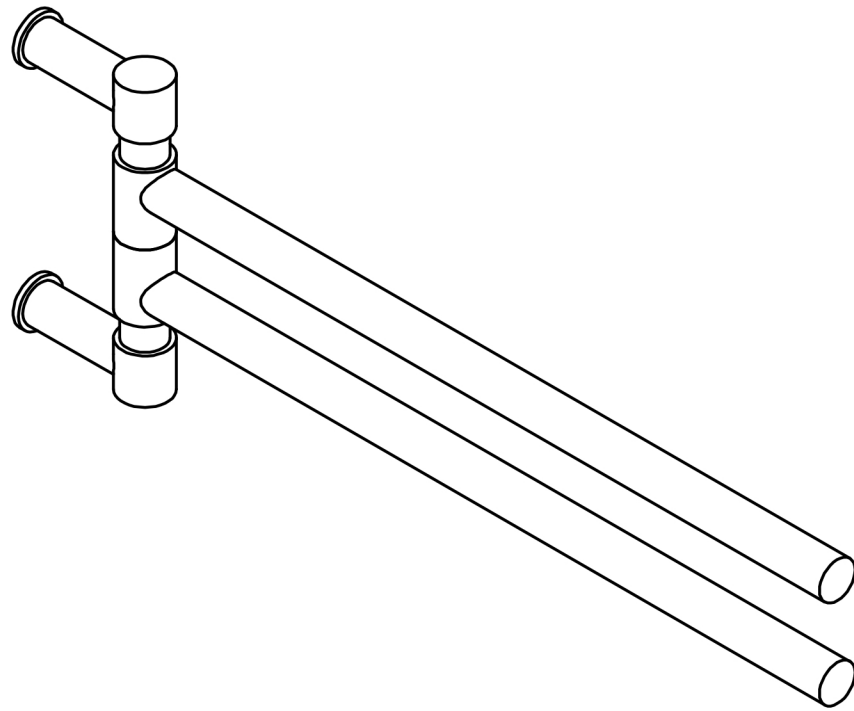

All information on the drawing is the property of Formani Holland B.V. and may not be copied, in any way whatsoever without obtaining the permission in writing from Formani Holland B.V.

PB450

swivel towel bar
stainless steel AISI 316

FORMANI®		Part number:	
		Description: PB450	
Doc no.: 2706A004 PB450 V02.dwg	Creation date: 4-9-2017	Format: A3	
Drawn by: Christian Brimbois	Formani FROM TWO TEASE ARCHITECTURAL HARDWARE www.twotease.com.au info@twotease.com.au		