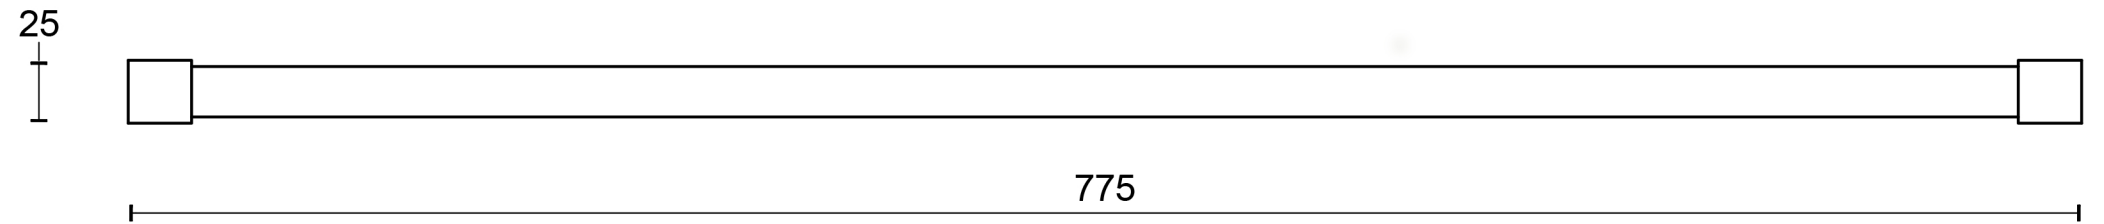

FORMANI®		Part number:	
		Description:	
Doc no.: 2706A003 PB775 V02.dwg		PB775	Format:
Drawn by: Christian Brimbois	Creation date: 4-9-2017		A3
Formani FROM TWO TEASE ARCHITECTURAL HARDWARE www.twotease.com.au info@twotease.com.au			