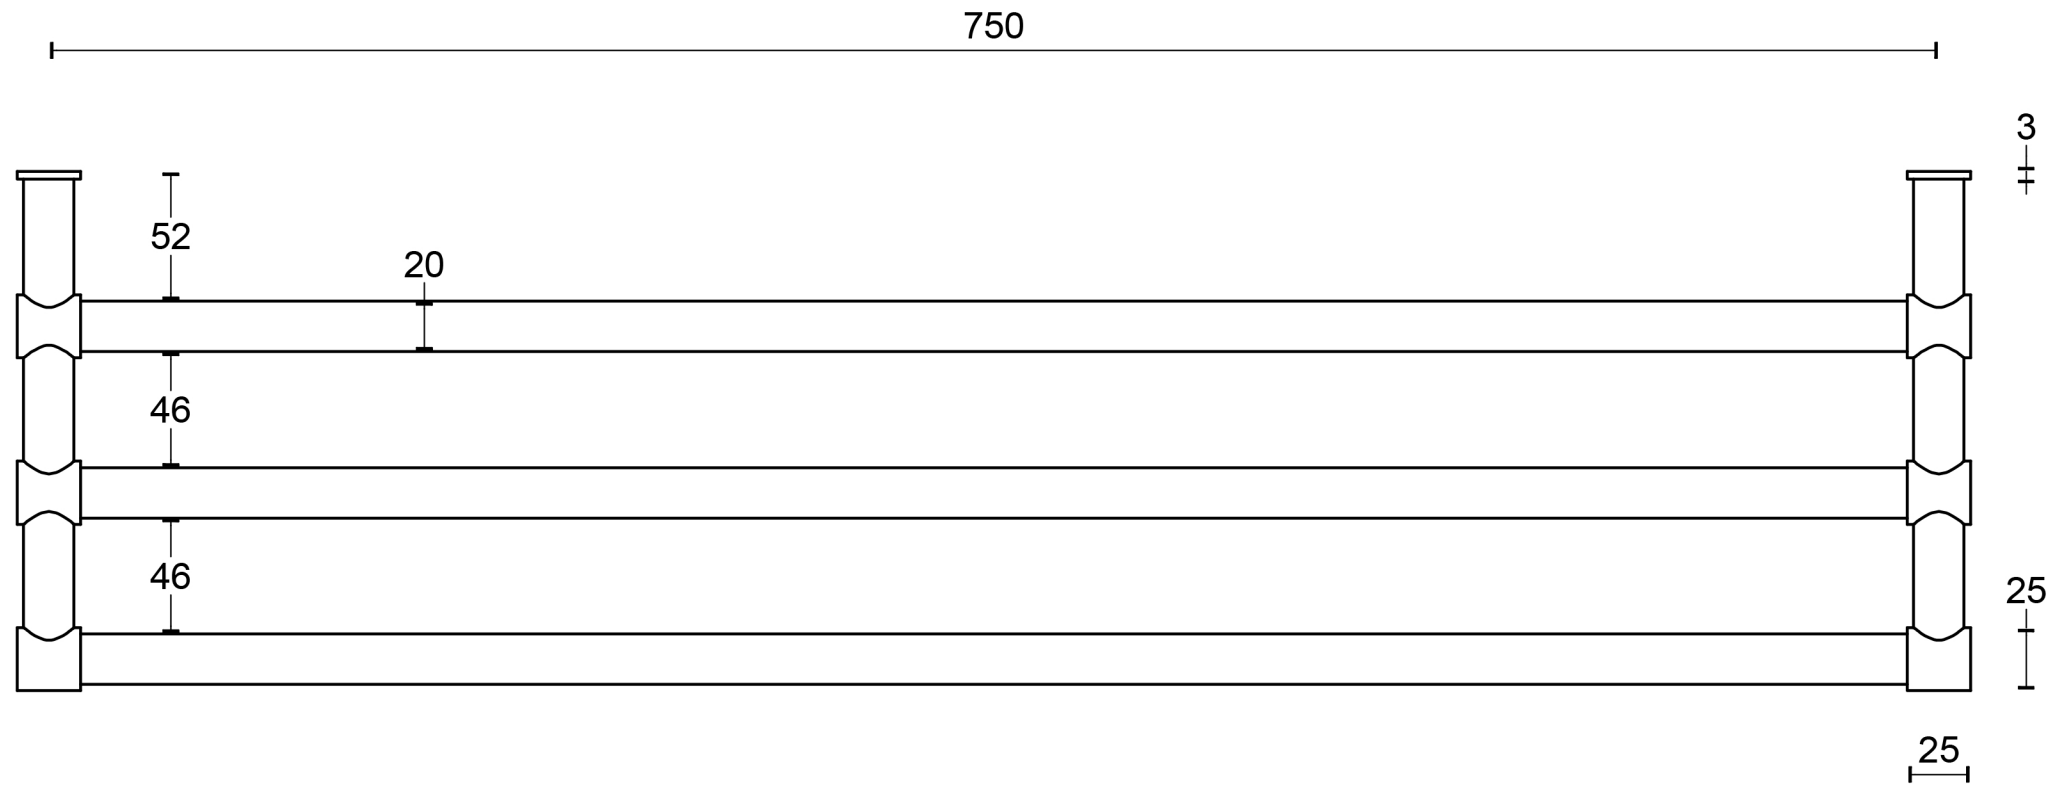

FORMANI®		Part number:	
		Description:	
Doc no.: 2706A003 PB775 V02.dwg		PB775	Format:
Drawn by: Christian Brimbois	Creation date: 4-9-2017		A3
Formani FROM TWO TEASE ARCHITECTURAL HARDWARE www.twotease.com.au info@twotease.com.au			