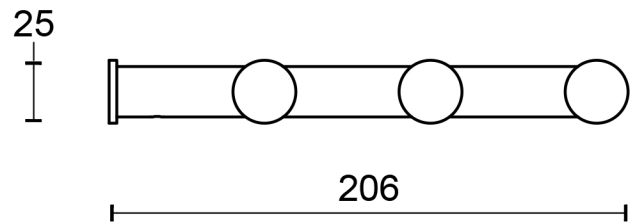

FORMANI®		Part number:	
		Description:	
Doc no.: 2706A003 PB775 V02.dwg		PB775	Format:
Drawn by: Christian Brimbois	Creation date: 4-9-2017		A3
Formani FROM TWO TEASE ARCHITECTURAL HARDWARE www.twotease.com.au info@twotease.com.au			