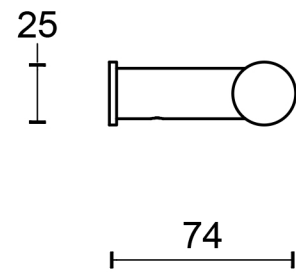

All information on the drawing is the property of Formani Holland B.V. and may not be copied, in any way whatsoever without obtaining the permission in writing from Formani Holland B.V.

PB550

towel bar
stainless steel AISI 316

FORMANI®		Part number:	
		Description:	
Doc no.:	2706A002 PB550 V02.dwg	PB550	Format:
Drawn by:	Christian Brimbois		Creation date:
A3			
Formani FROM TWO TEASE ARCHITECTURAL HARDWARE www.twotease.com.au info@twotease.com.au			