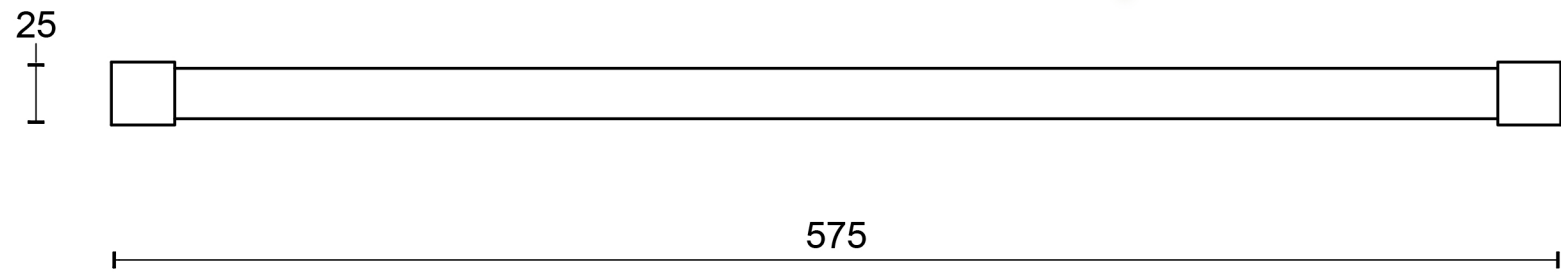

All information on the drawing is the property of Formani Holland B.V. and may not be copied, in any way whatsoever without obtaining the permission in writing from Formani Holland B.V.

PB550

towel bar
stainless steel AISI 316

FORMANI®		Part number:	
		Description:	
Doc no.:	2706A002 PB550 V02.dwg	PB550	Format:
Drawn by:	Christian Brimbois		Creation date:
A3			
Formani FROM TWO TEASE ARCHITECTURAL HARDWARE www.twotease.com.au info@twotease.com.au			