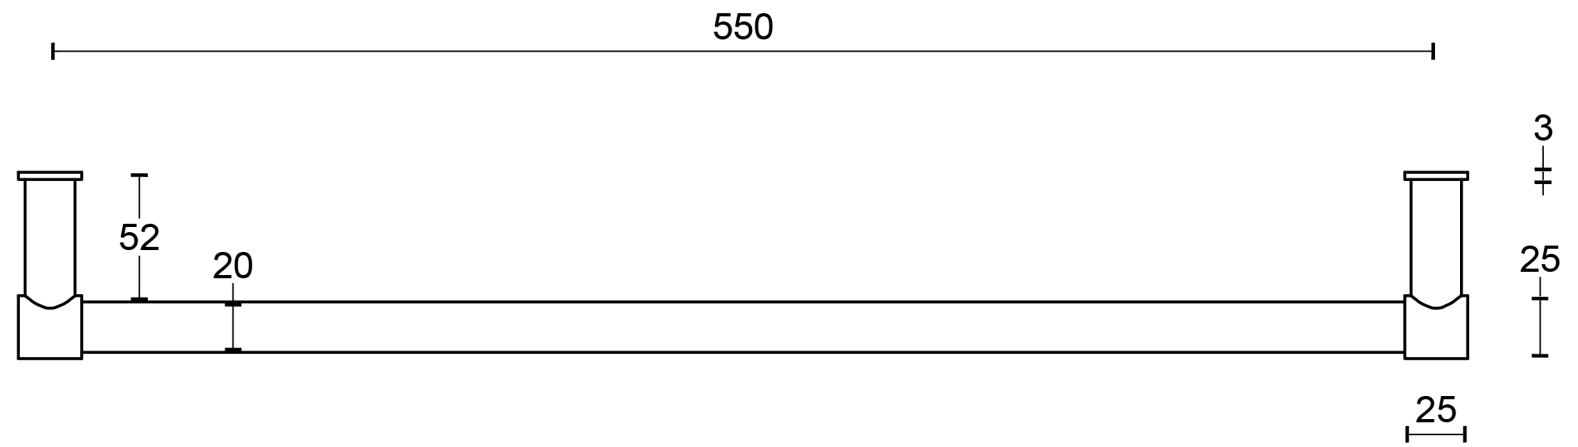

FORMANI®		Part number:	
		Description:	
Doc no.:	2706A002 PB550 V02.dwg	PB550	Format:
Drawn by:	Christian Brimbois		Creation date:
A3			
Formani FROM TWO TEASE ARCHITECTURAL HARDWARE www.twotease.com.au info@twotease.com.au			