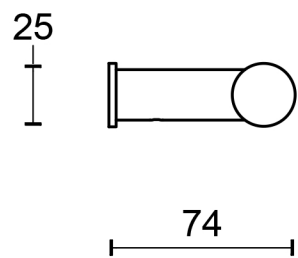

All informat on the drawing is the property of Formani Holland B.V. and may not be copied, in any way whatsoever without obtaining the permission in writing from Formani Holland B.V

PB750

towel bar
stainless steel AISI 316

FORMANI®		Part number:	
		PB750	
Doc no.: 2706A001 PB750 V02.dwg		A3	Format:
Drawn by: Christian Brimbois	Creation date: 4-9-2017		
Formani FROM TWO TEASE ARCHITECTURAL HARDWARE www.twotease.com.au info@twotease.com.au			