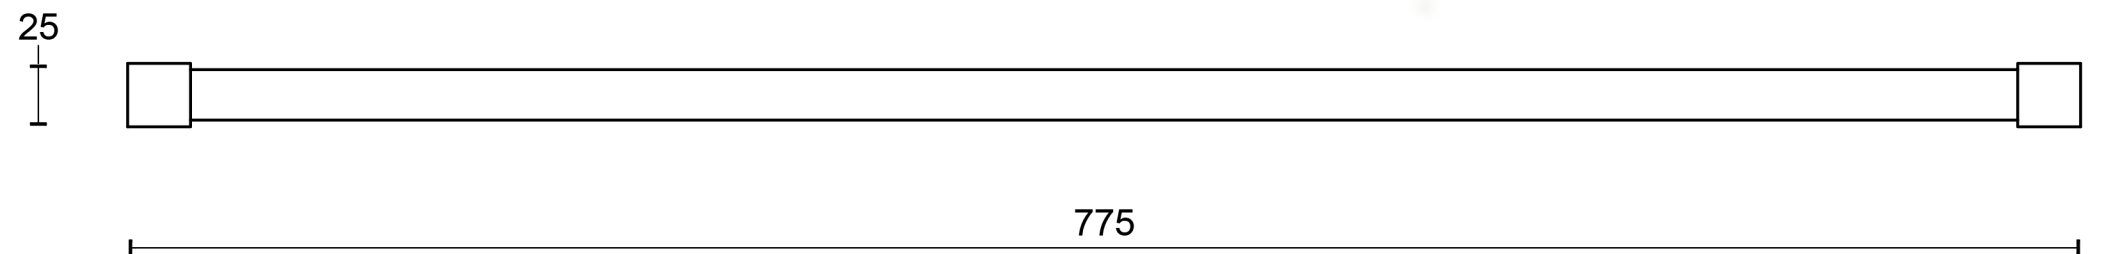

All informat on the drawing is the property of Formani Holland B.V. and may not be copied, in any way whatsoever without obtaining the permission in writing from Formani Holland B.V

PB750

towel bar
stainless steel AISI 316

FORMANI®		Part number:	
		PB750	
Doc no.: 2706A001 PB750 V02.dwg		A3	Format:
Drawn by: Christian Brimbois	Creation date: 4-9-2017		
Formani FROM TWO TEASE ARCHITECTURAL HARDWARE www.twotease.com.au info@twotease.com.au			