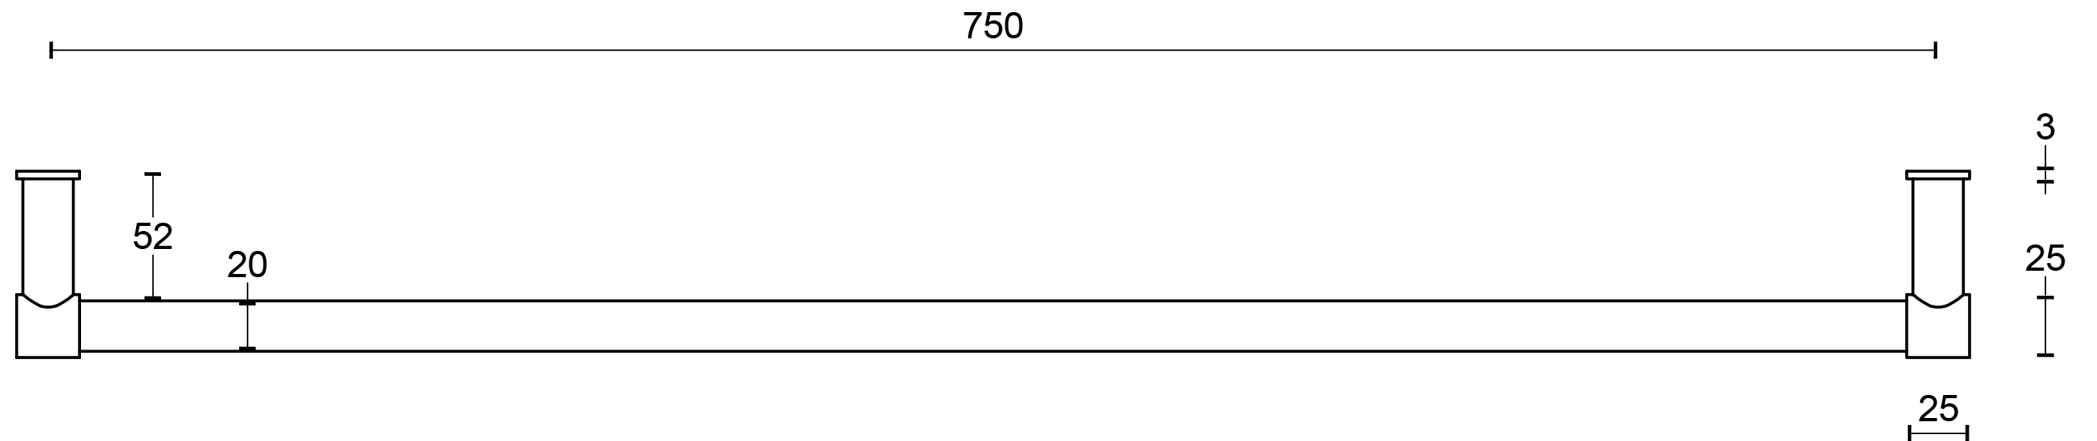

FORMANI®		Part number:	
		PB750	
Doc no.: 2706A001 PB750 V02.dwg		A3	Format:
Drawn by: Christian Brimbois	Creation date: 4-9-2017		
Formani FROM TWO TEASE ARCHITECTURAL HARDWARE www.twotease.com.au info@twotease.com.au			