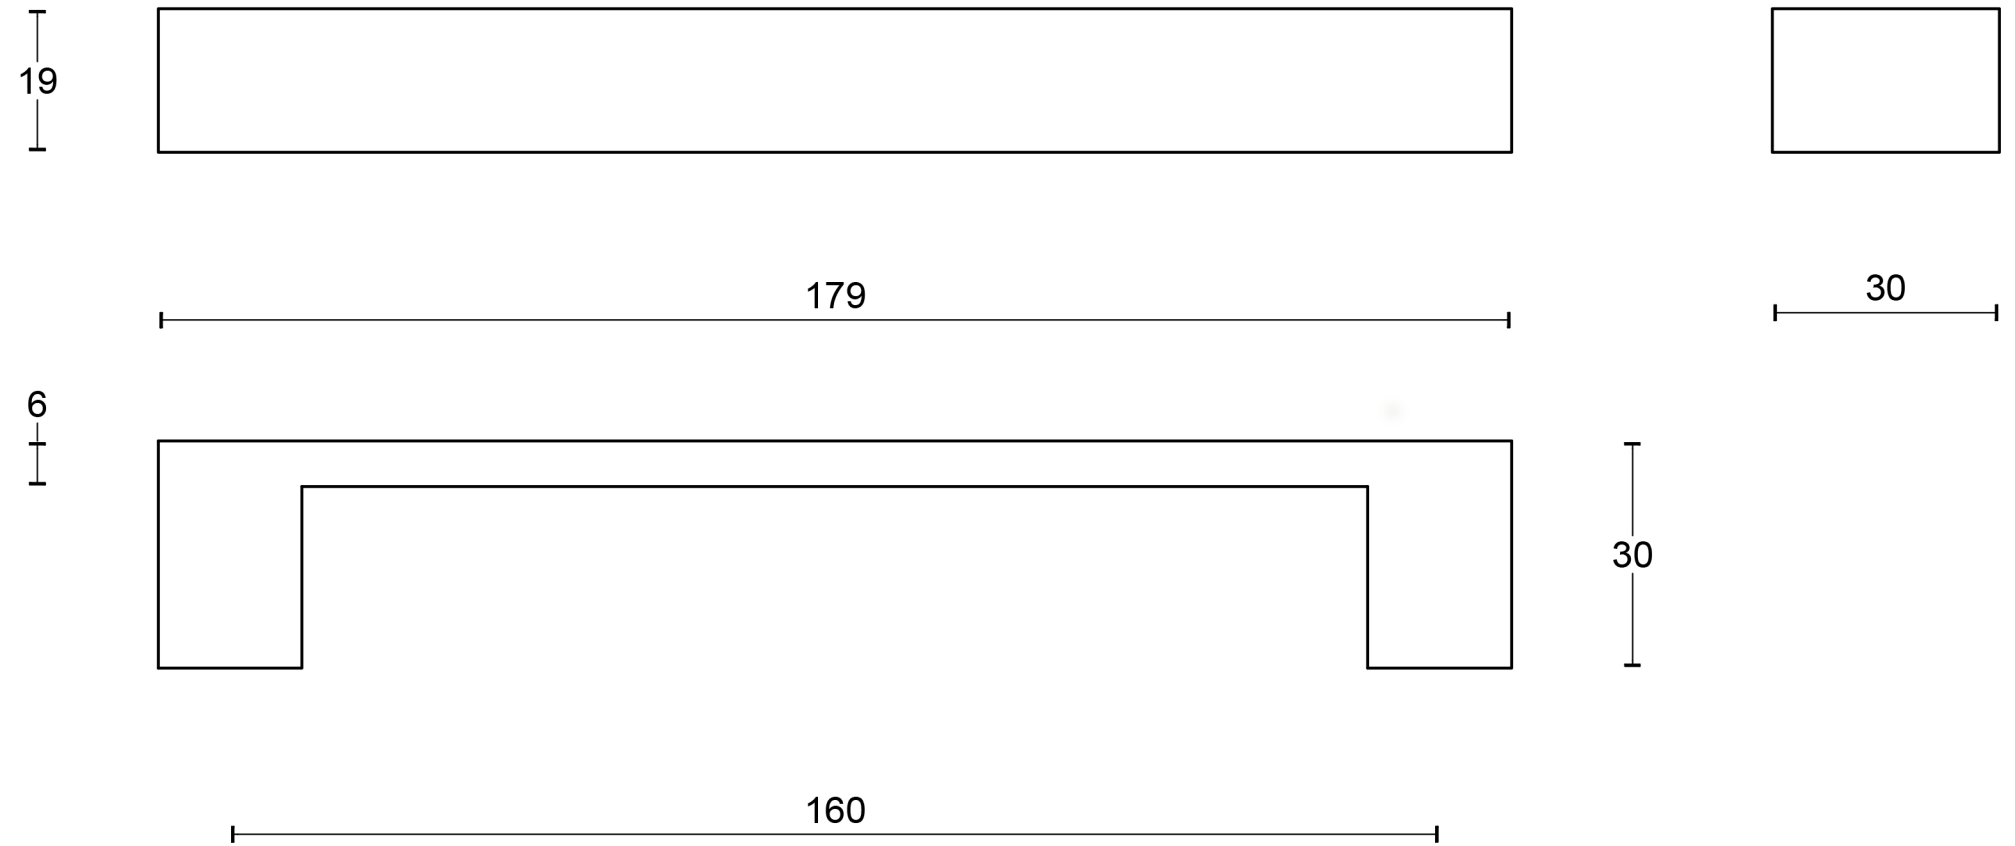

<h1>FORMANI</h1>		Part number: 2504M004 LSQ140 160 V00	
		Description: LSQ140/160	
Doc no.:	2504M004 LSQ140 160 V00.dwg	Format:	A3
Drawn by:	Christian	Creation date:	6-6-2011
Formani FROM TWO TEASE ARCHITECTURAL HARDWARE www.twotease.com.au info@twotease.com.au			